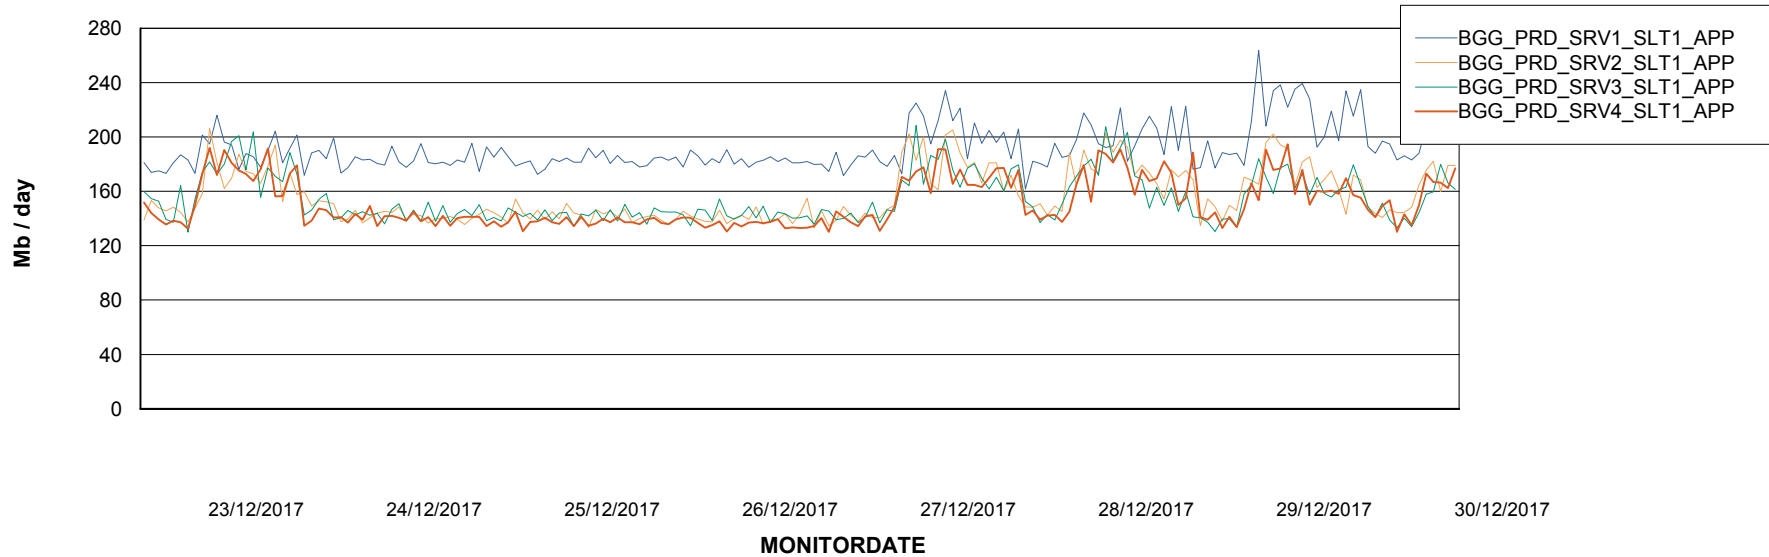

ABSSolute Application Server Services

Avg memory used per ABS Server Service