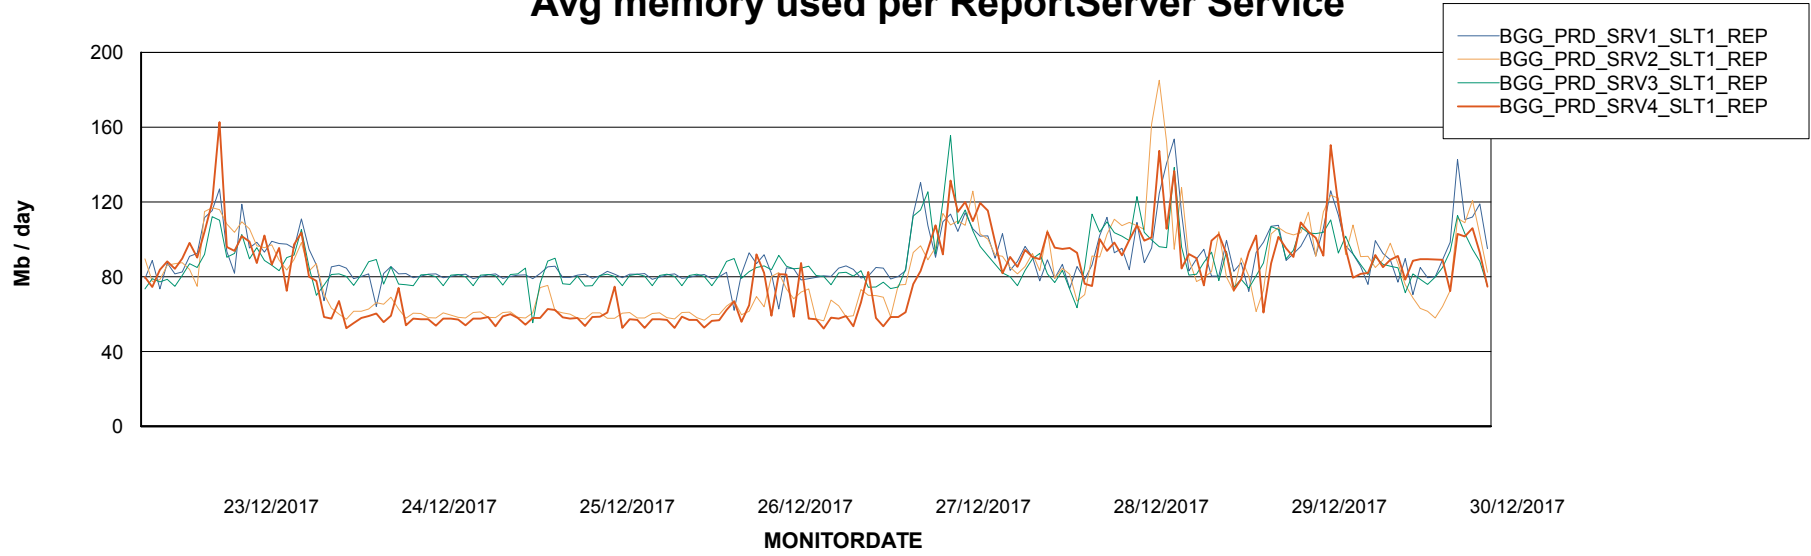

Avg memory used per ABS Server Service

Avg users per day per ABS server

Weekly SLA Customer Report

Customer BGG_Production
Database ID 58

ABSSolute Application ReportServer Services

Avg memory used per ReportServer Service