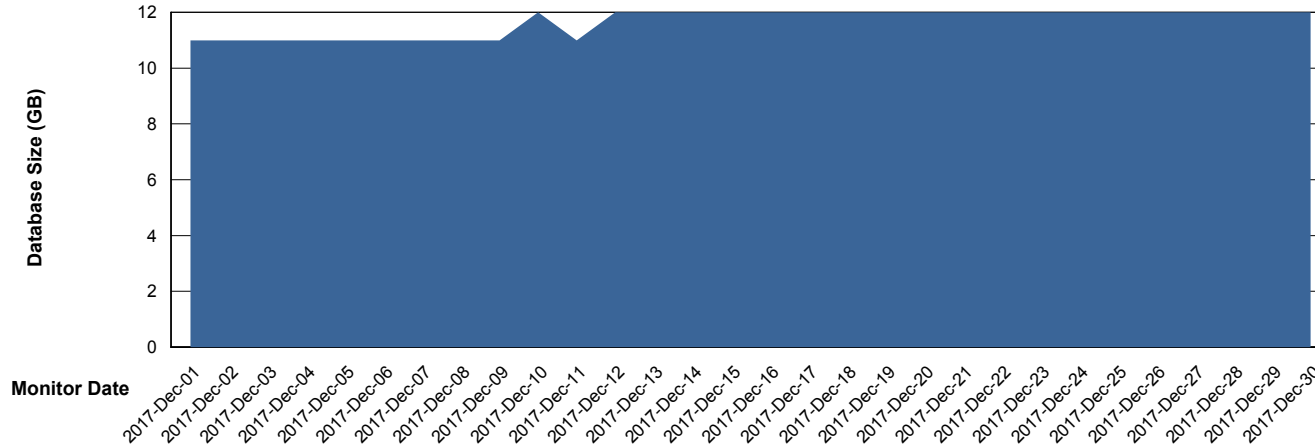

Customer BGG_Production
Database ID 58

Database Performance BGGDB_Standby

Weekly SLA Customer Report

Customer BGG_Production
 Database ID 58

DATABASE SIZE BGGDB_BI

Database growth over last month

DATABASE SIZE BGGDB_Production