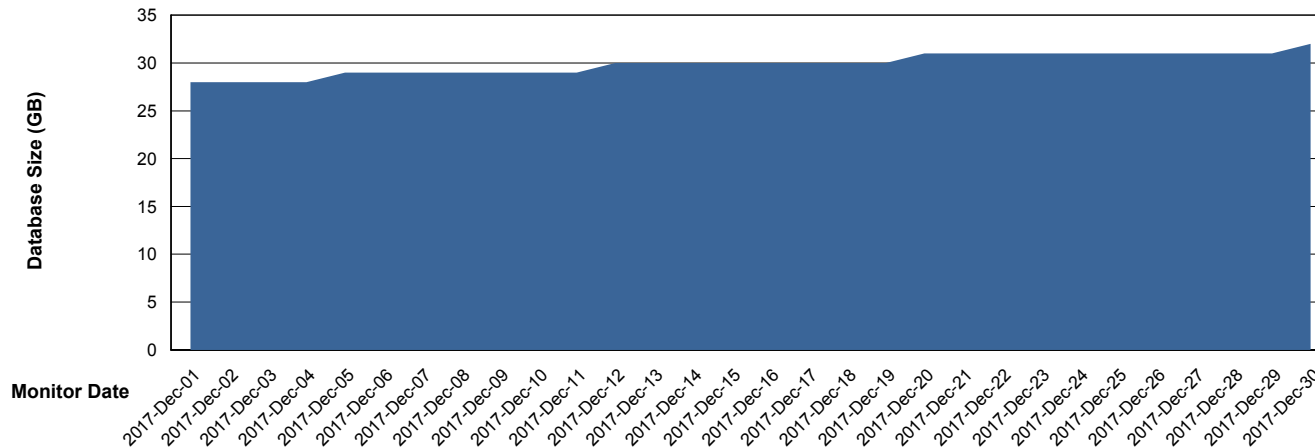

DATABASE SIZE BGGDB_Production

Database growth over last month