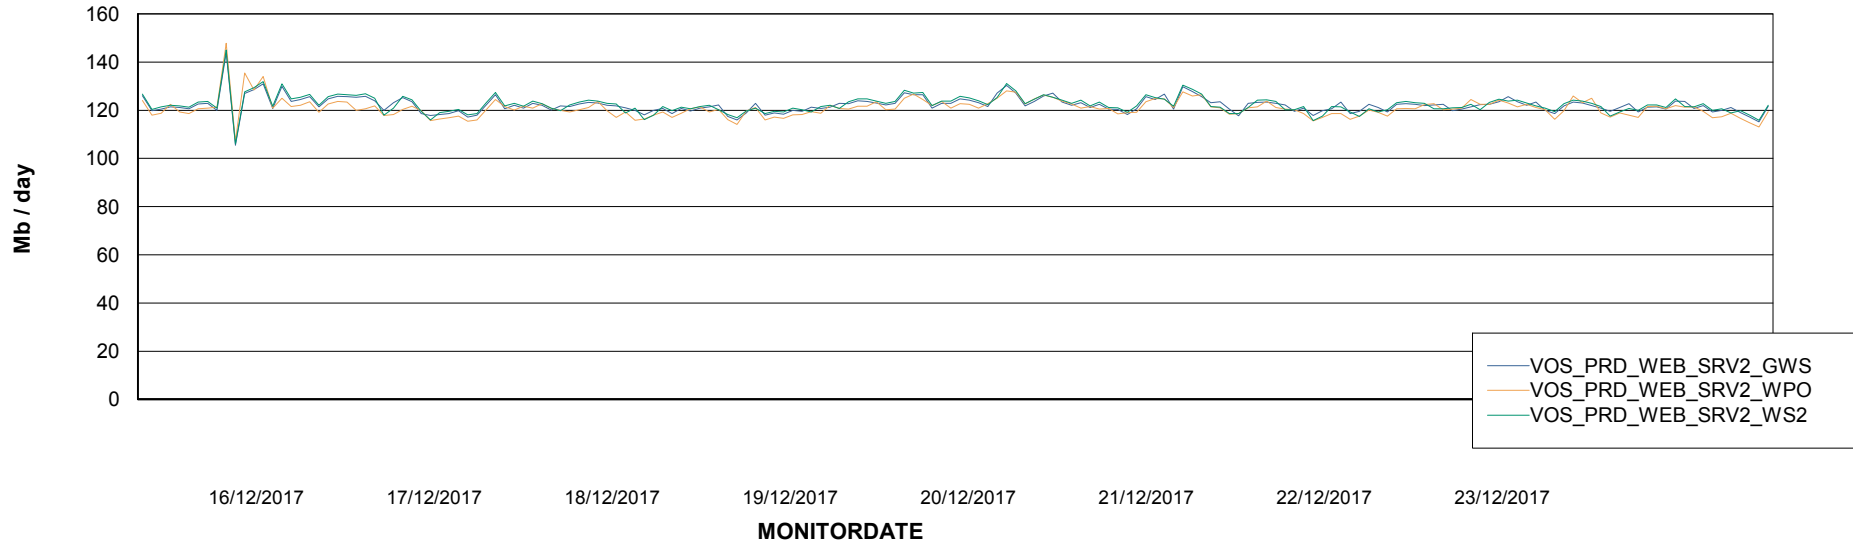

ABSSolute Web Component Services

Avg memory used per ABS Web component