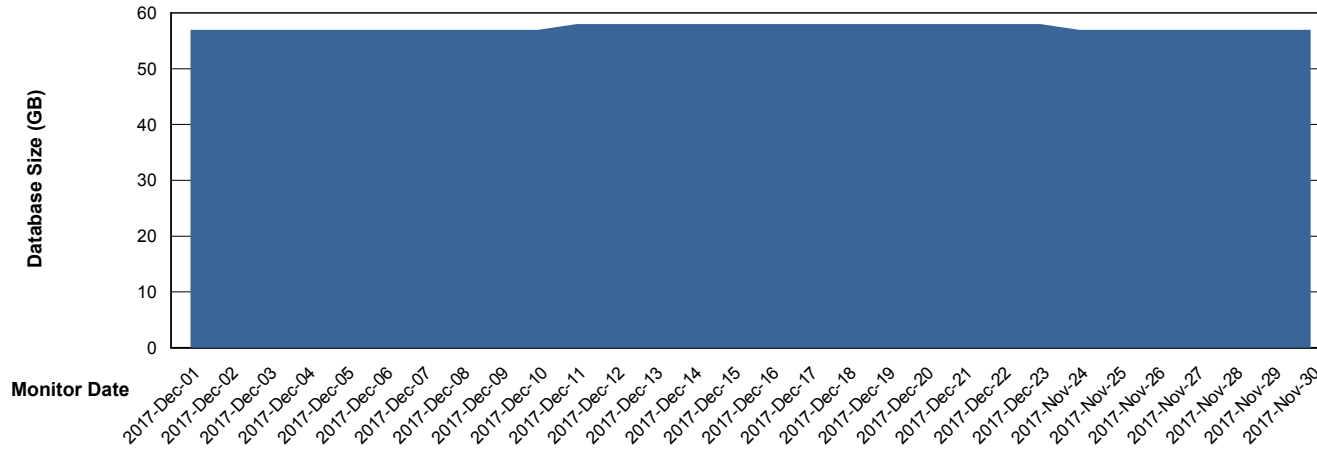

DATABASE SIZE VOSBIDB_Production

Database growth over last month