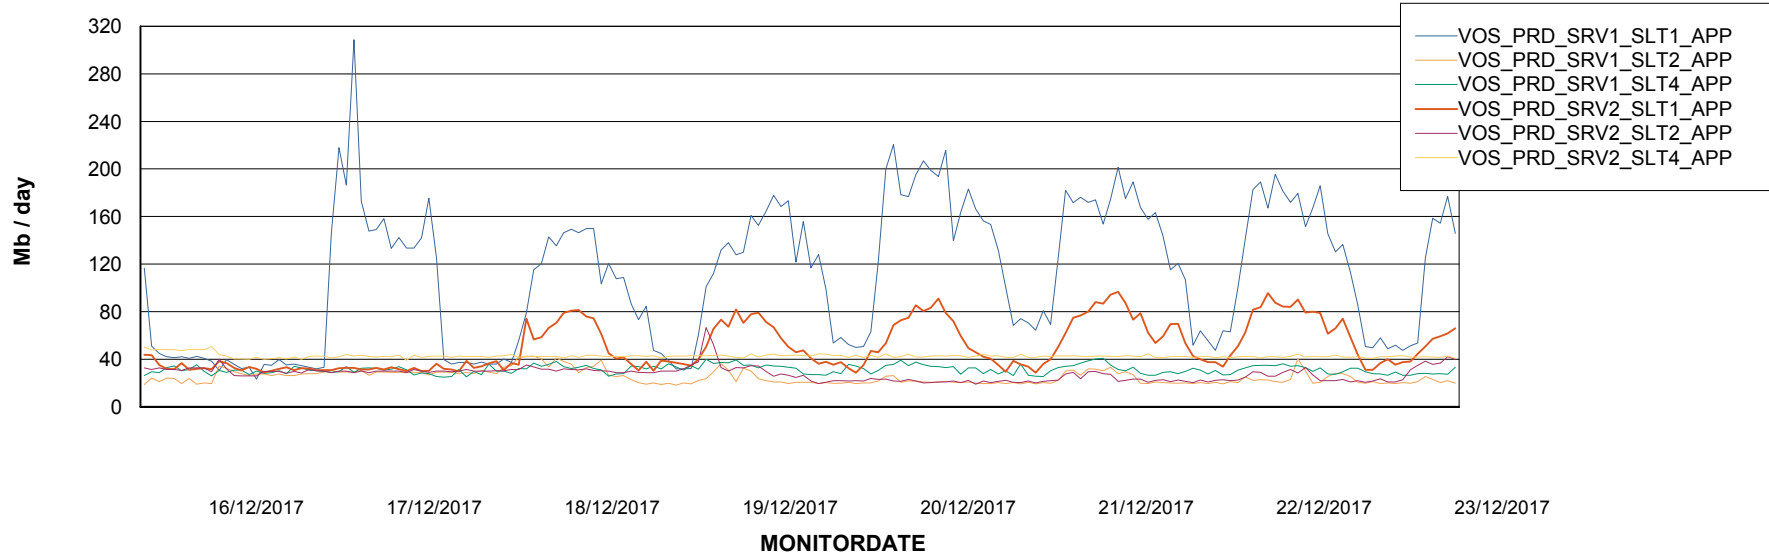

ABSolute Application Server Services

Avg memory used per ABS Server Service