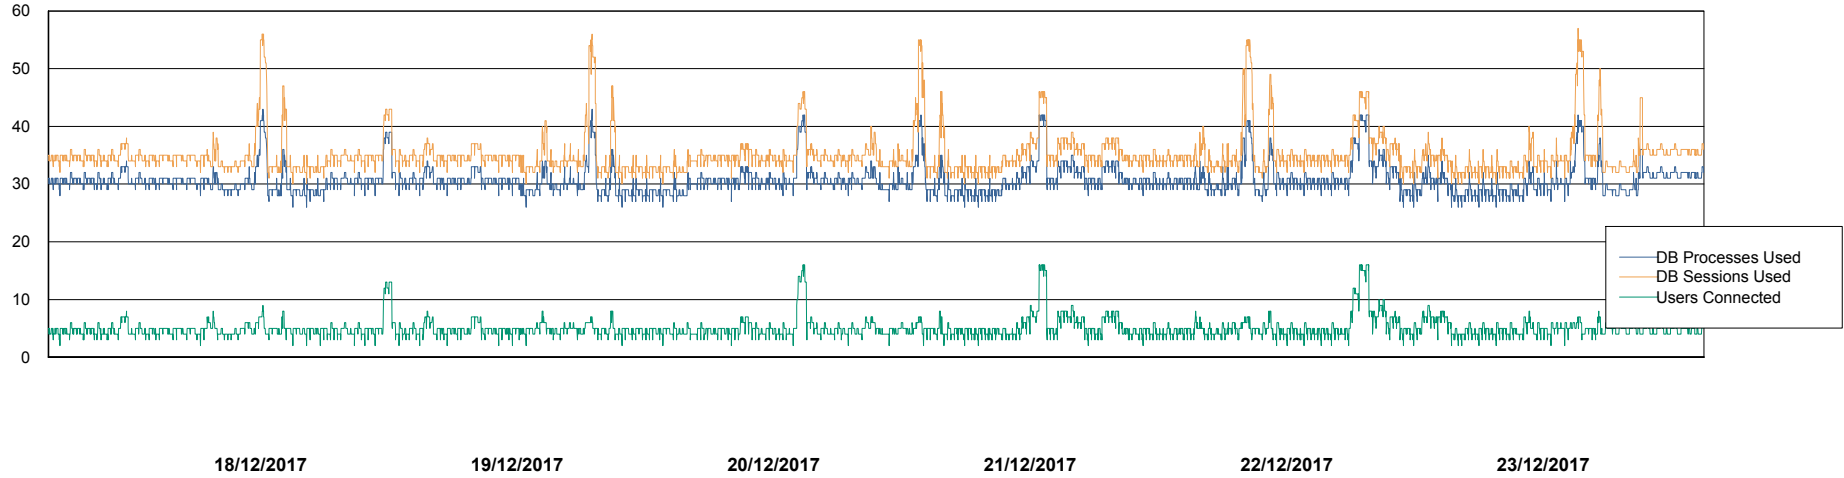

Database Performance VOSBIDB_Production

DB Processes Max 500
DB Sessions Max 772