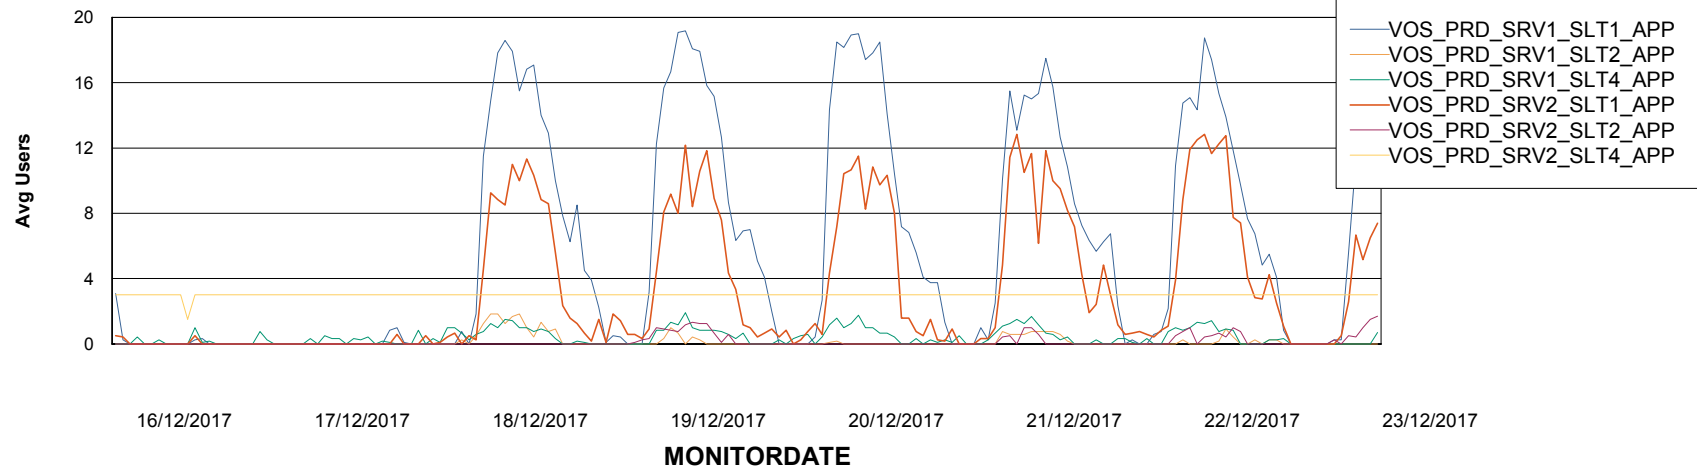

Avg users per day per ABS server