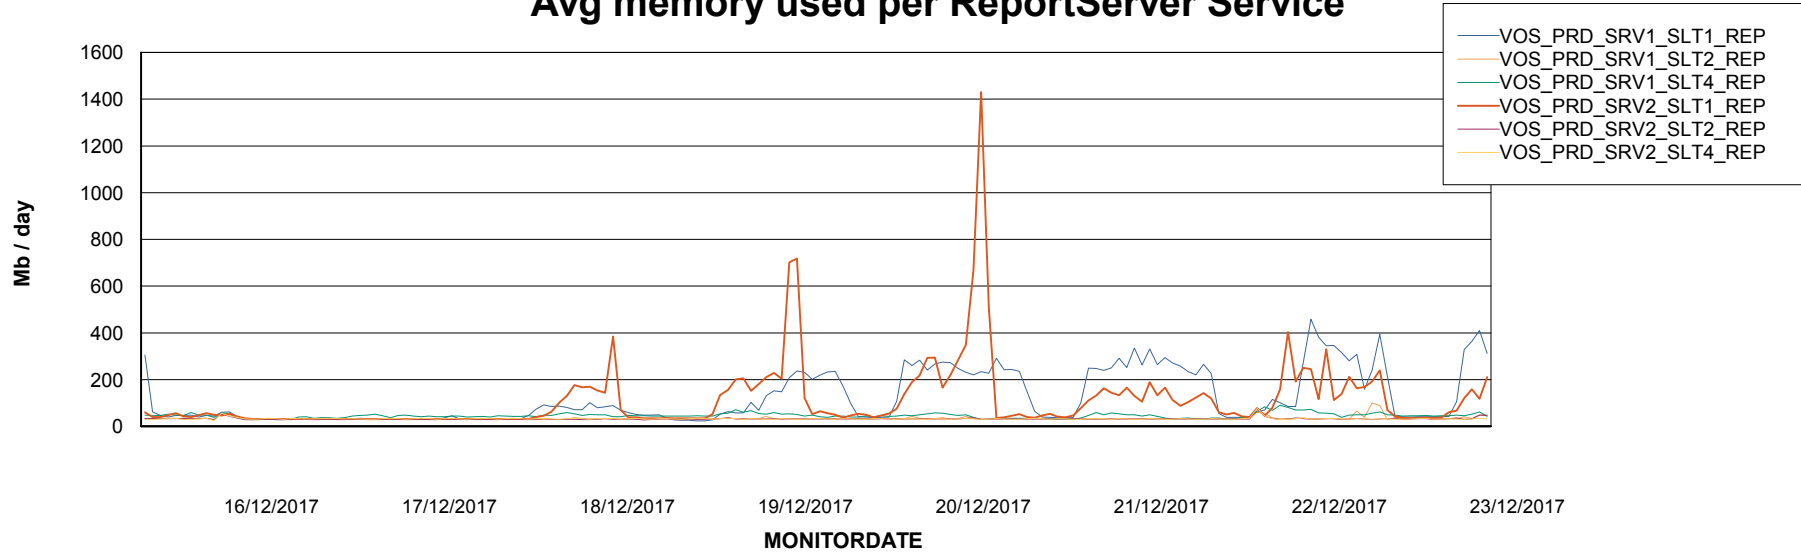

ABSSolute Application ReportServer Services

Avg memory used per ReportServer Service