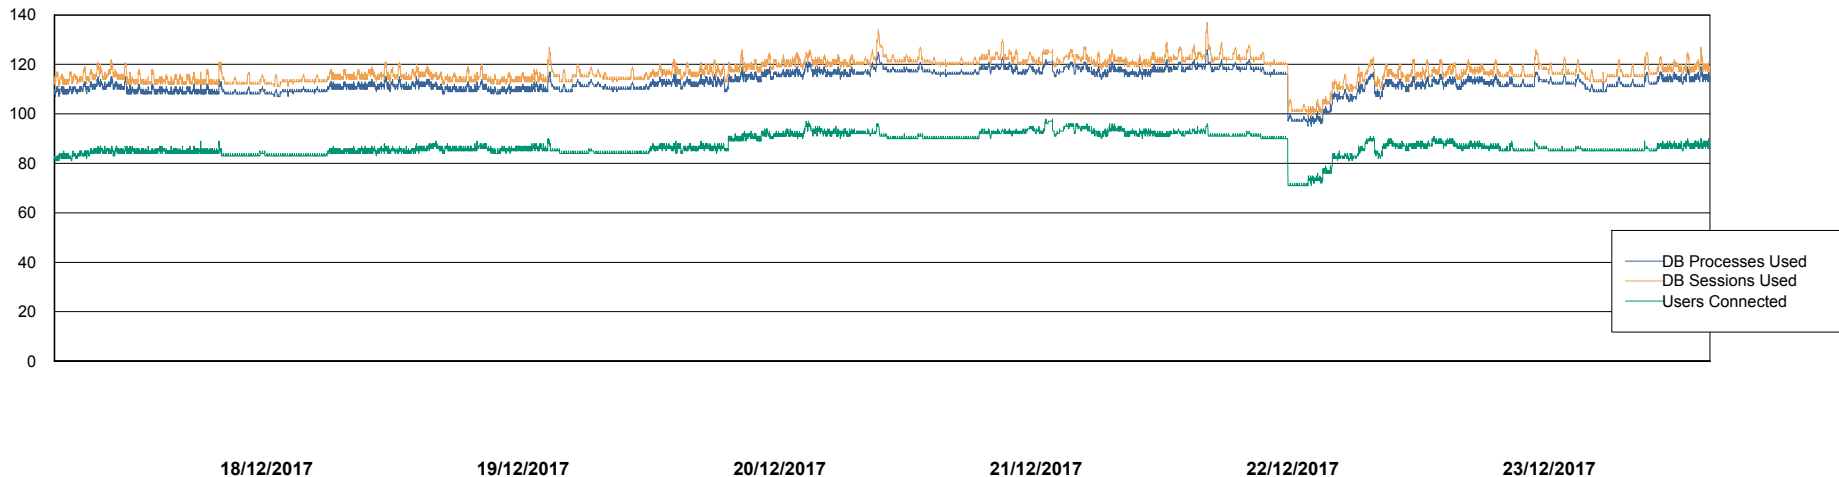

Database Performance VOSDB_Production

DB Processes Max 200
DB Sessions Max 322