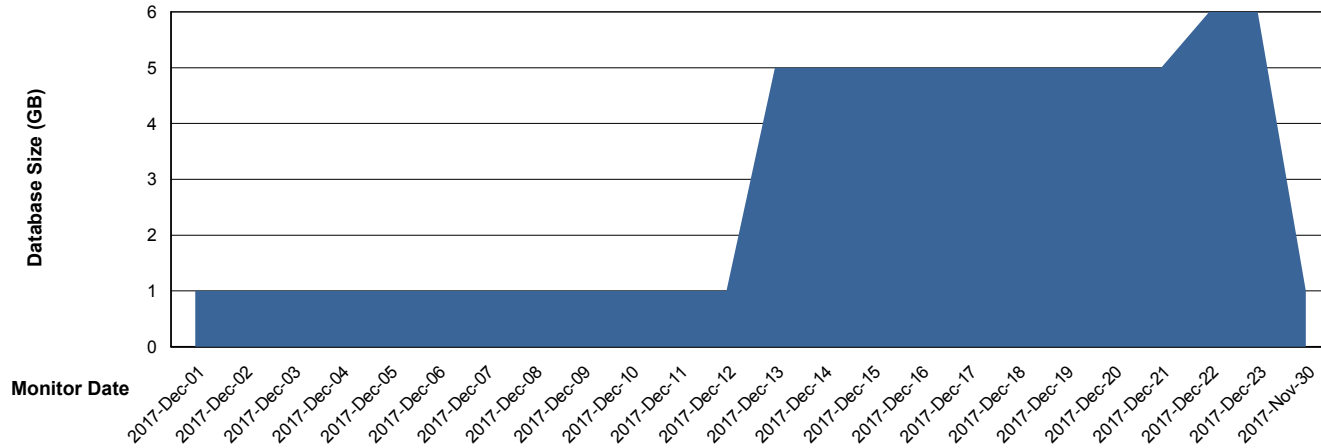

DB Processes Max 600
DB Sessions Max 924

Weekly SLA Customer Report

Customer PUS Production
 Database ID 79

DATABASE SIZE PUSDB_BI

Database growth over last month

DATABASE SIZE PUSDB_Production

Database growth over last month