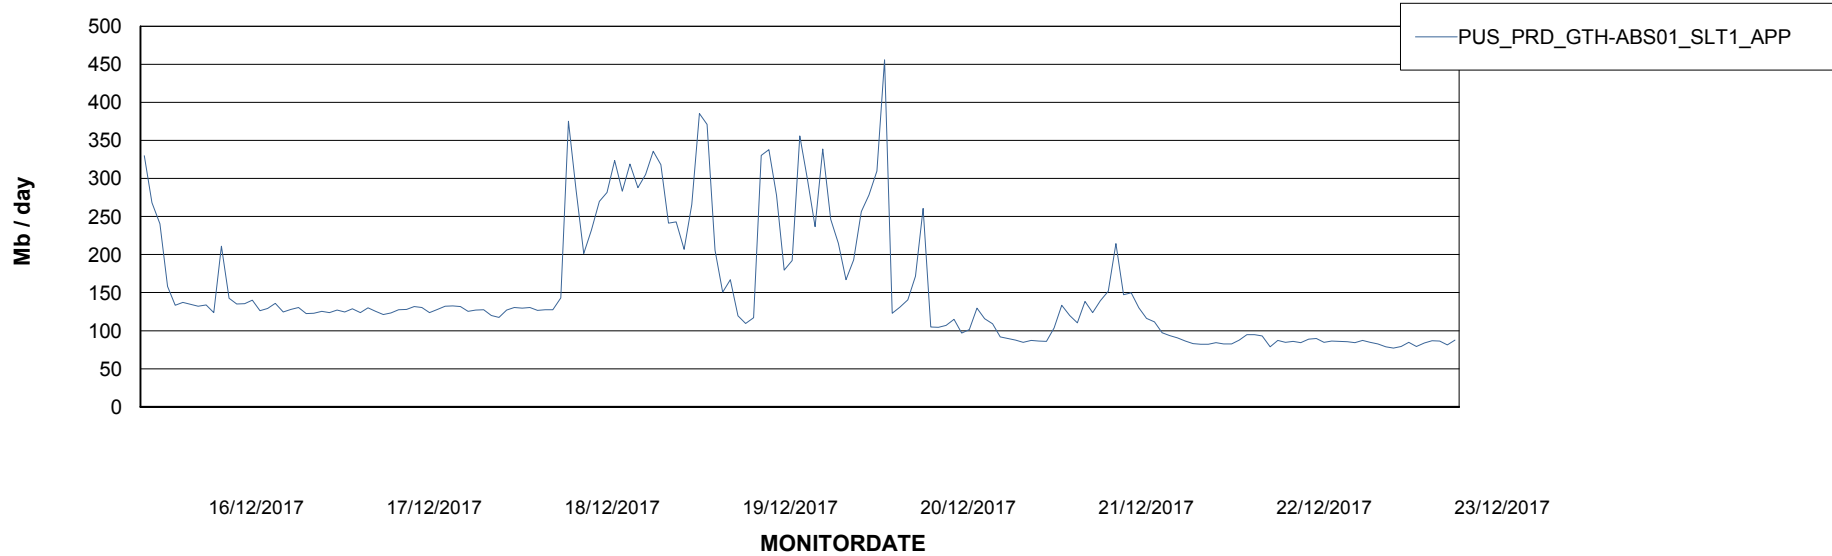

ABSSolute Application Server Services

Avg memory used per ABS Server Service