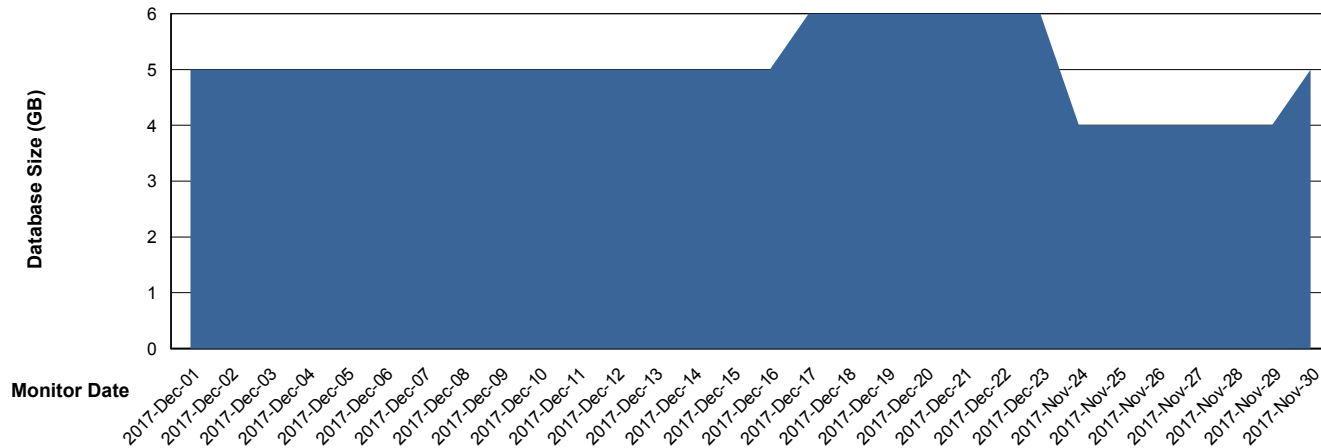

DB Processes Max 600
DB Sessions Max 924

Weekly SLA Customer Report

Customer PUS Production
 Database ID 79

DATABASE SIZE PUSDB_BI

Database growth over last month

DATABASE SIZE PUSDB_Production

Database growth over last month