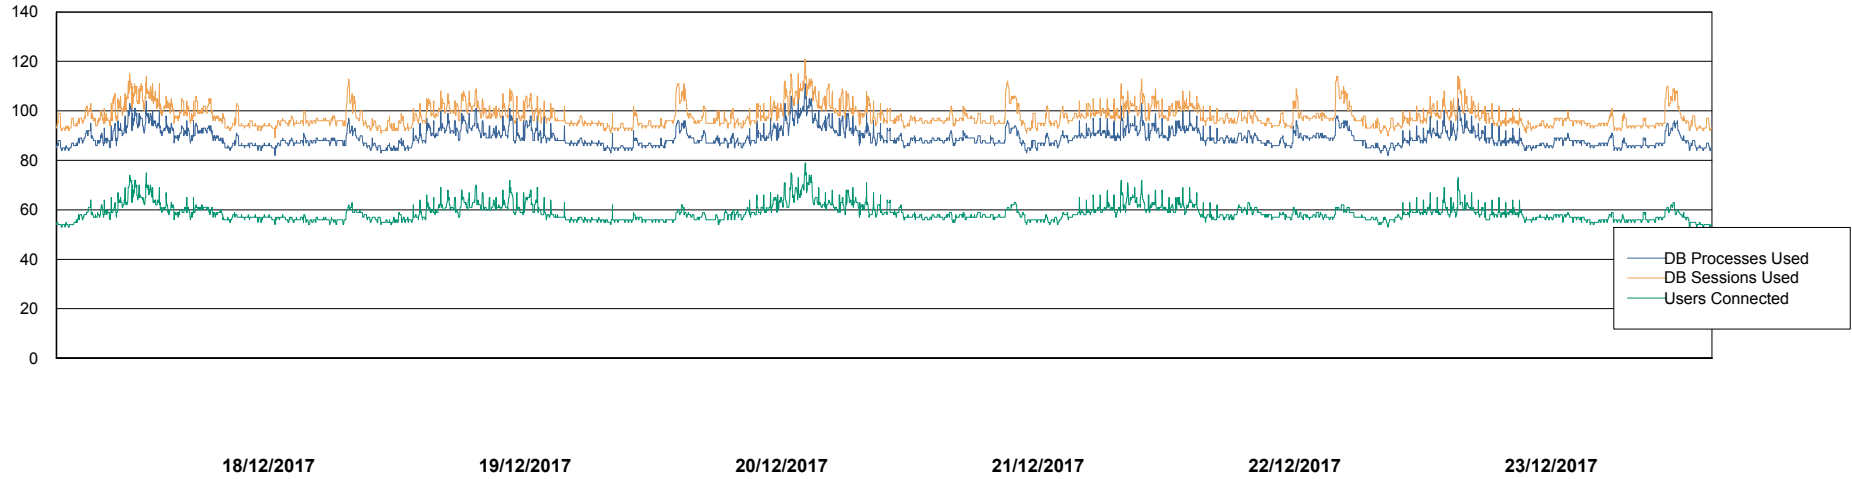

Database Performance PCODB_Production

DB Processes Max 300
DB Sessions Max 480