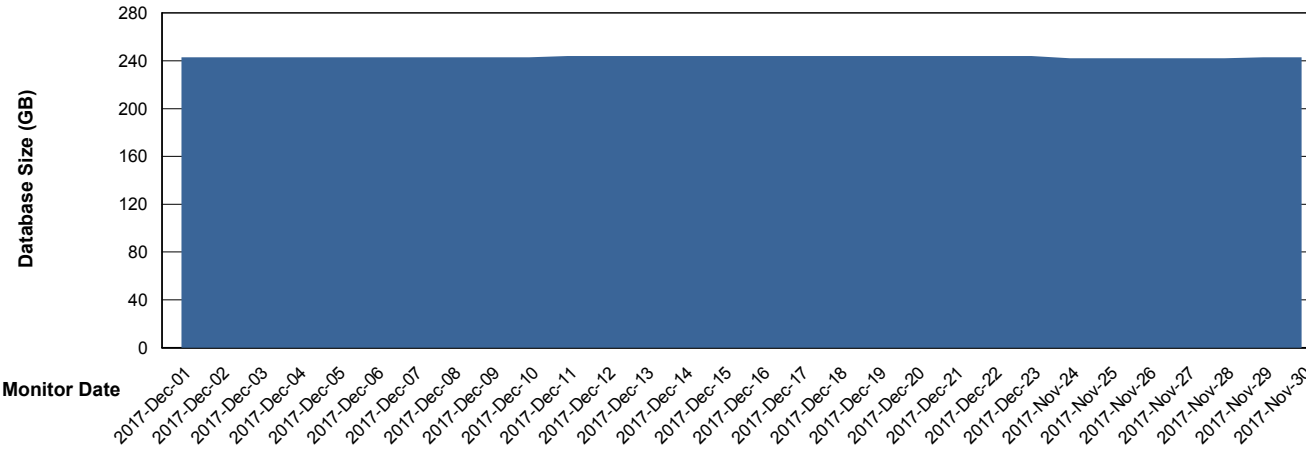

Database Performance PCODB_Standby

DB Processes Max 520
DB Sessions Max 804

Weekly SLA Customer Report

Customer PCO Production
 Database ID 44

DATABASE SIZE PCODB_Production

Database growth over last month