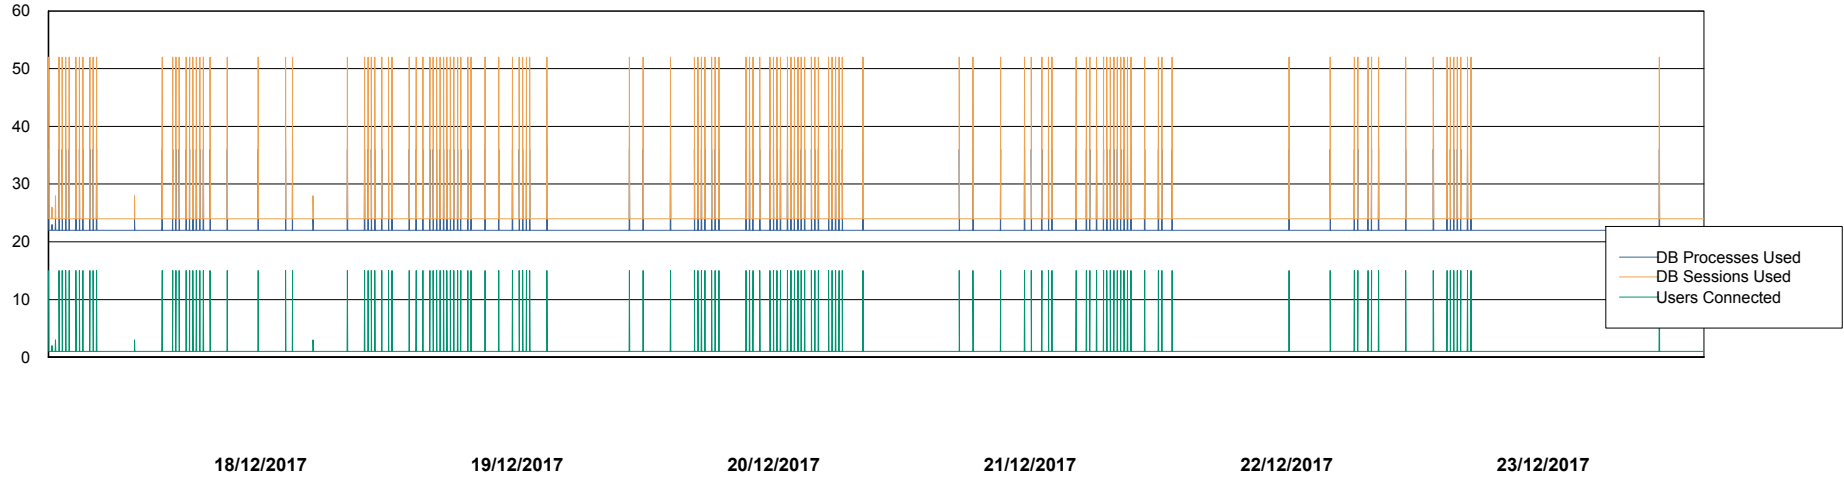

Database Performance PCODB_Standby

DB Processes Max 520
DB Sessions Max 804