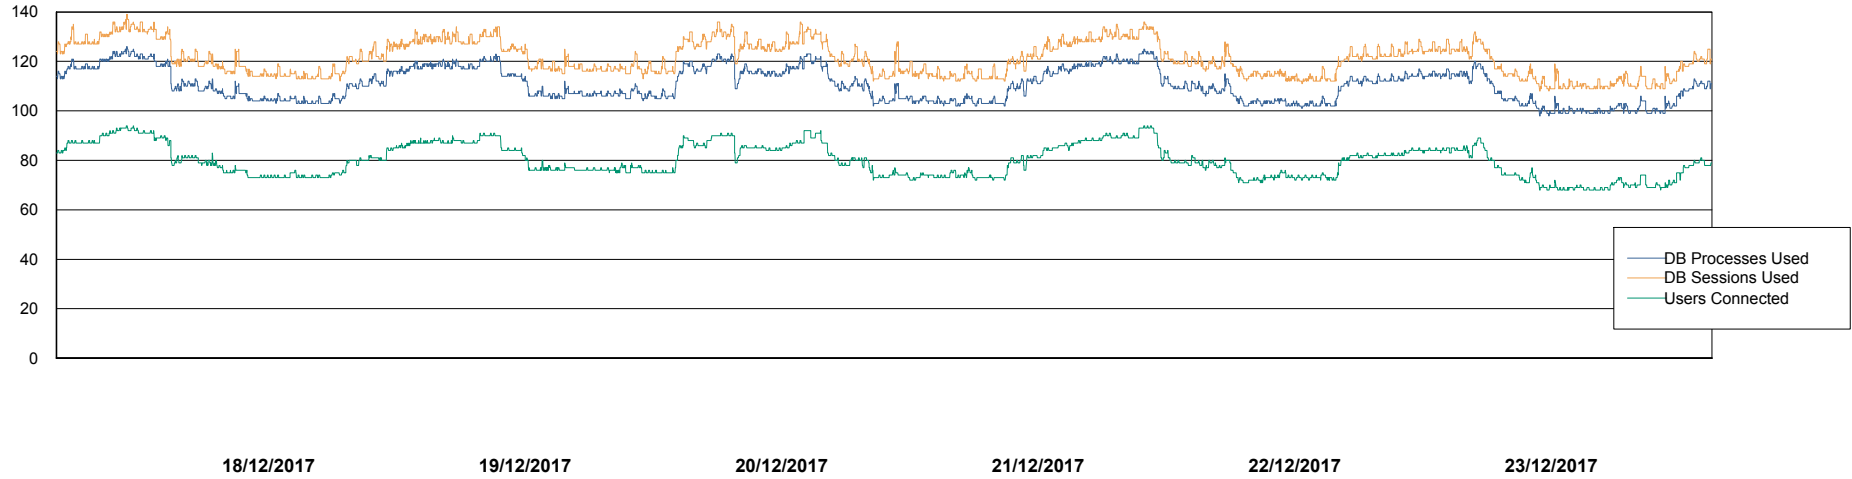

Database Performance FISDB_Production

DB Processes Max 150
DB Sessions Max 264