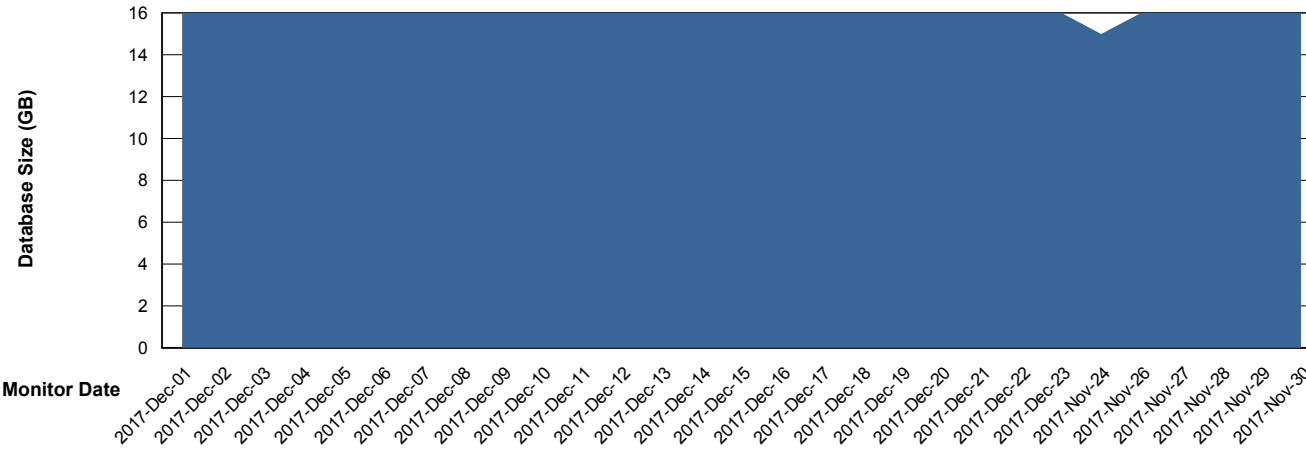

DATABASE SIZE ECLDB_Production

Database growth over last month

Database Tablespace ECLDB_Production

Date	Tablespace Name	Filesize (Gb)	Usedsize (Gb)	Percentage free
23/12/2017	ABSDATA	2	14	30
	INDX	2	0	100
22/12/2017	ABSDATA	2	14	30
	INDX	2	0	100
21/12/2017	ABSDATA	2	14	30
	INDX	2	0	100
20/12/2017	ABSDATA	2	14	30
	INDX	2	0	100
19/12/2017	ABSDATA	2	14	30
	INDX	2	0	100
18/12/2017	ABSDATA	2	14	30
	INDX	2	0	100
17/12/2017	ABSDATA	2	14	30
	INDX	2	0	100