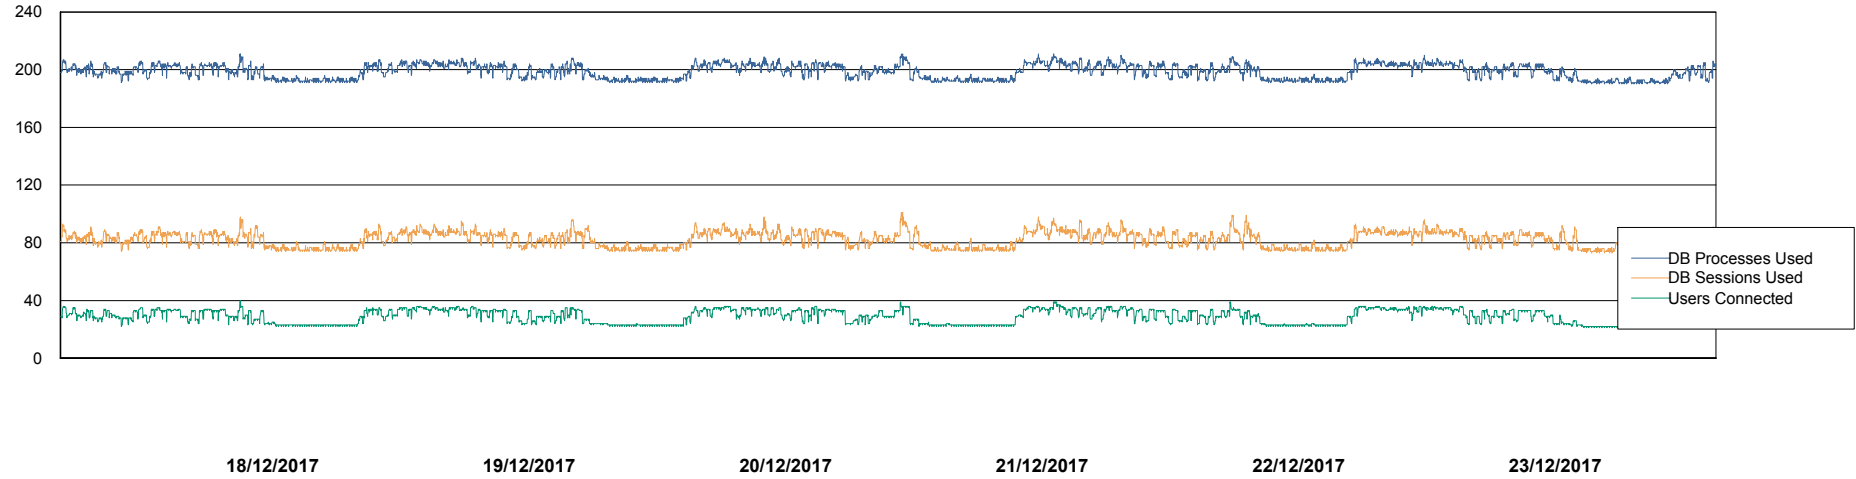

Weekly SLA Customer Report

Customer ECL Production
Database ID 77

Harddisk Usage ECL_PRD_ECL-ABS-WEB

	Free disk space on c: (%)	Total disk space on c: (Gb)	Free disk space on d: (%)	Total disk space on d: (Gb)
23/12/2017	84	127	0	0
22/12/2017	84	127	0	0
21/12/2017	84	127	0	0
20/12/2017	84	127	0	0
19/12/2017	84	127	0	0
18/12/2017	84	127	0	0
17/12/2017	84	127	0	0

Weekly SLA Customer Report

Customer ECL Production
Database ID 77

Database Performance ECLDB_Production

DB Processes Max 300
DB Sessions Max 480

Weekly SLA Customer Report

Customer ECL Production
 Database ID 77