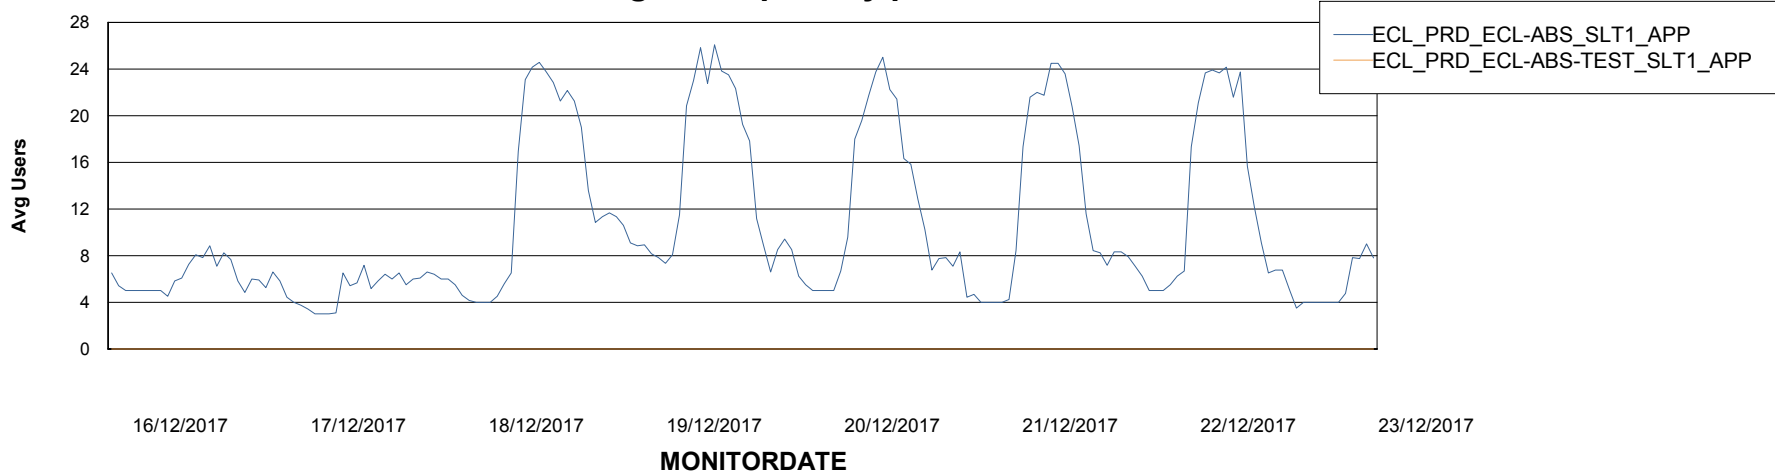

Avg users per day per ABS server