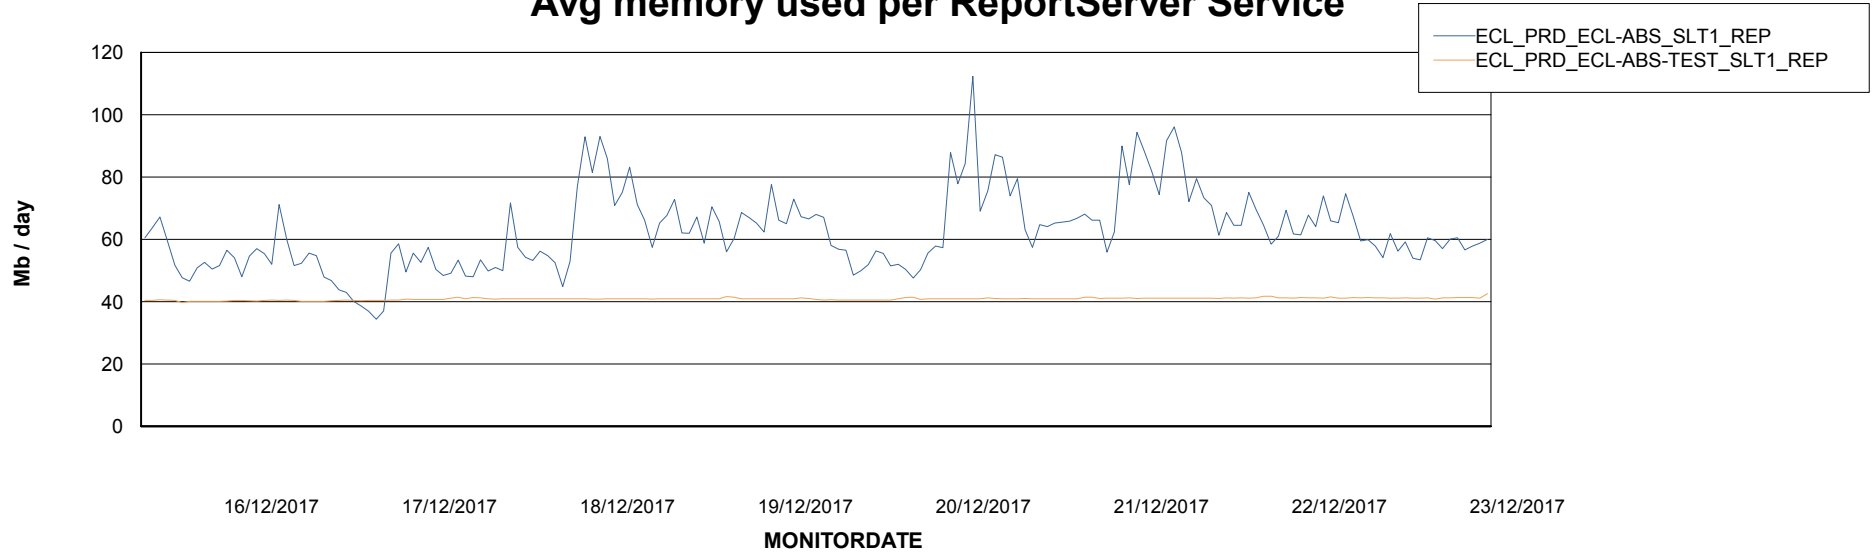

Avg users per day per ABS server

Weekly SLA Customer Report

Customer ECL Production
Database ID 77

ABSSolute Application ReportServer Services

Avg memory used per ReportServer Service

Weekly SLA Customer Report