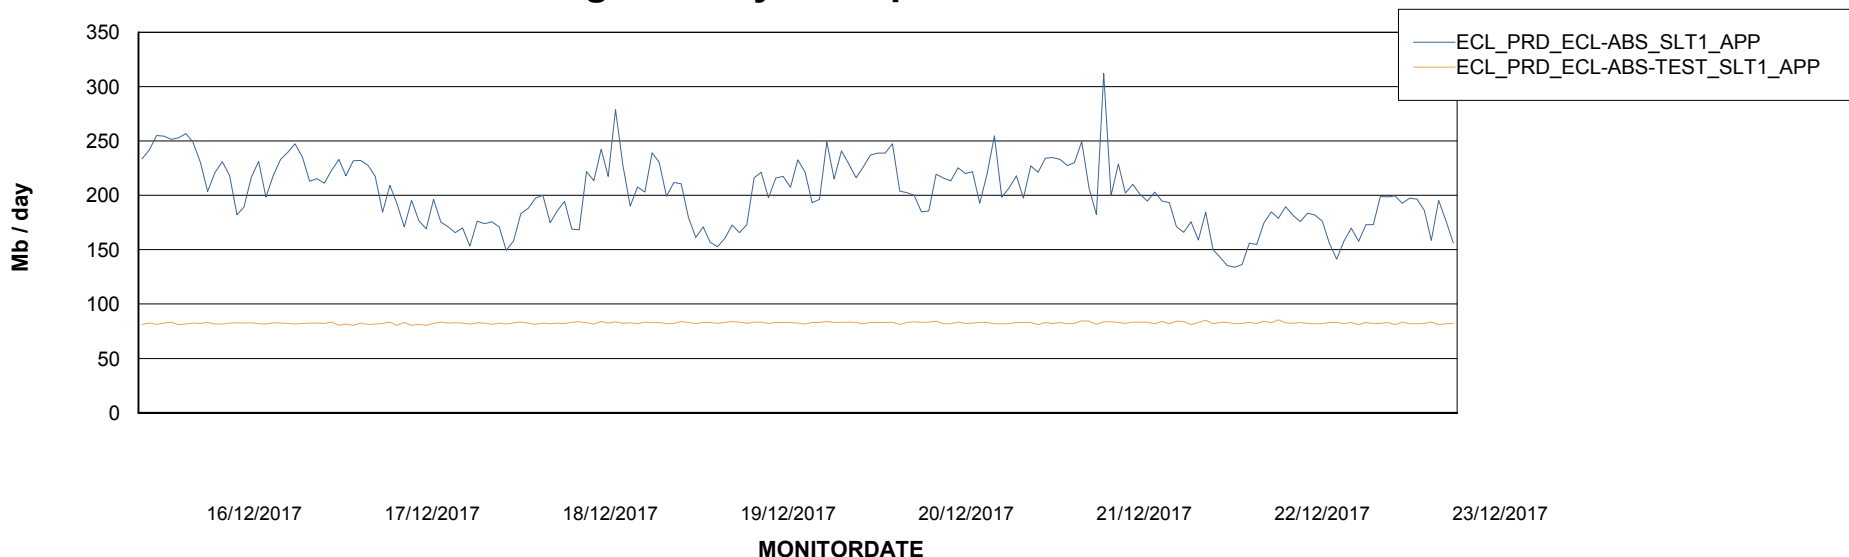

Weekly SLA Customer Report

Customer ECL Production
Database ID 77

Weekly SLA Customer Report

Customer ECL Production
Database ID 77

ABSSolute Application Server Services

Avg memory used per ABS Server Service