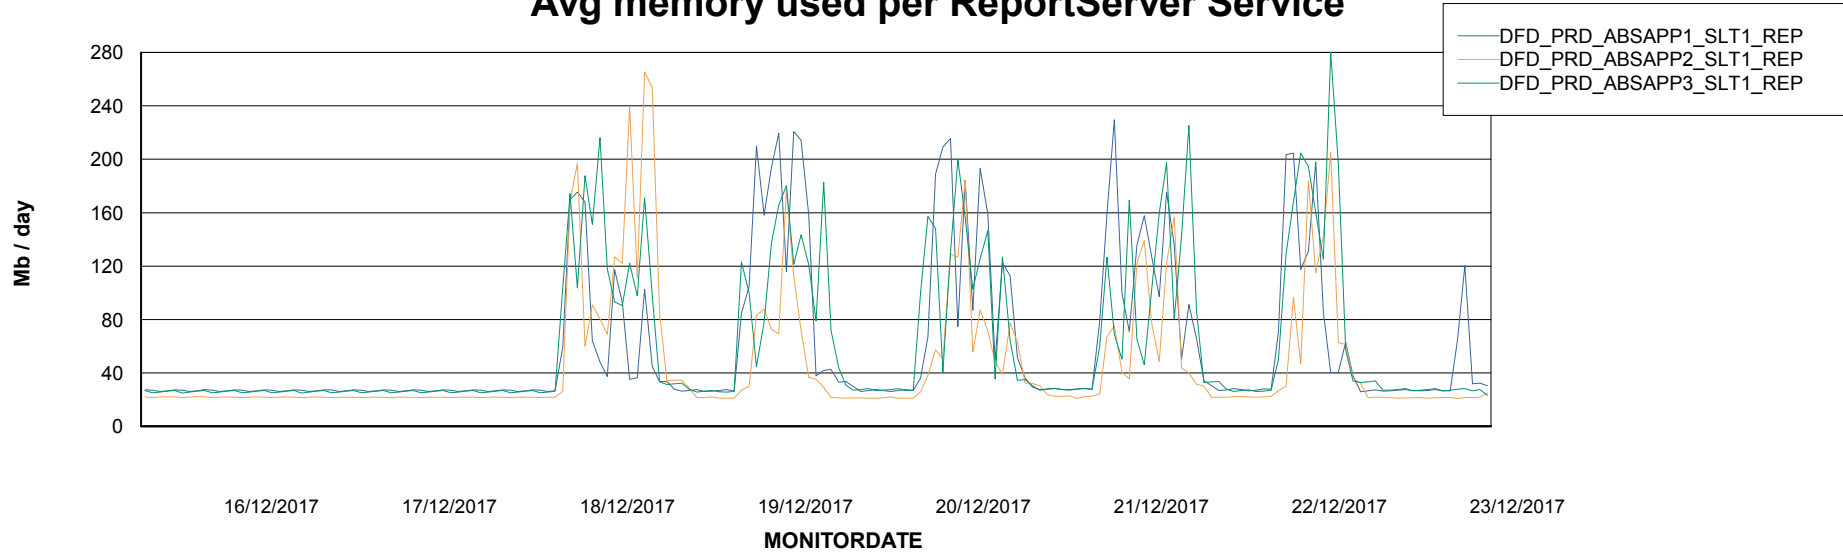

ABSSolute Application ReportServer Services

Avg memory used per ReportServer Service