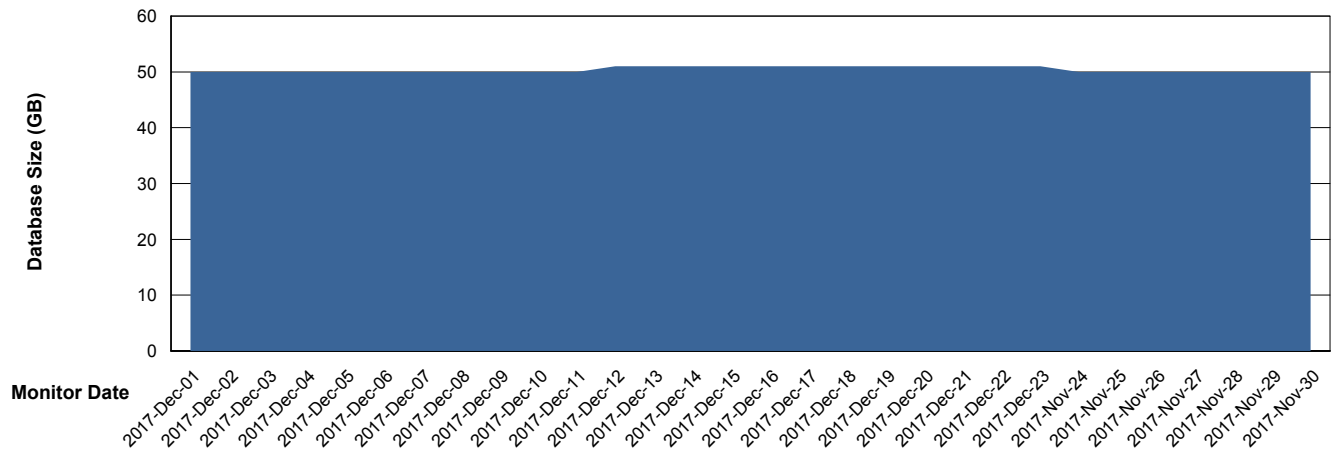

# Weekly SLA Customer Report

Customer DFD Production  
Database ID 39

DATABASE SIZE DFDDDB\_Production

### Database growth over last month

DATABASE SIZE DFDDDBI\_Production

### Database growth over last month