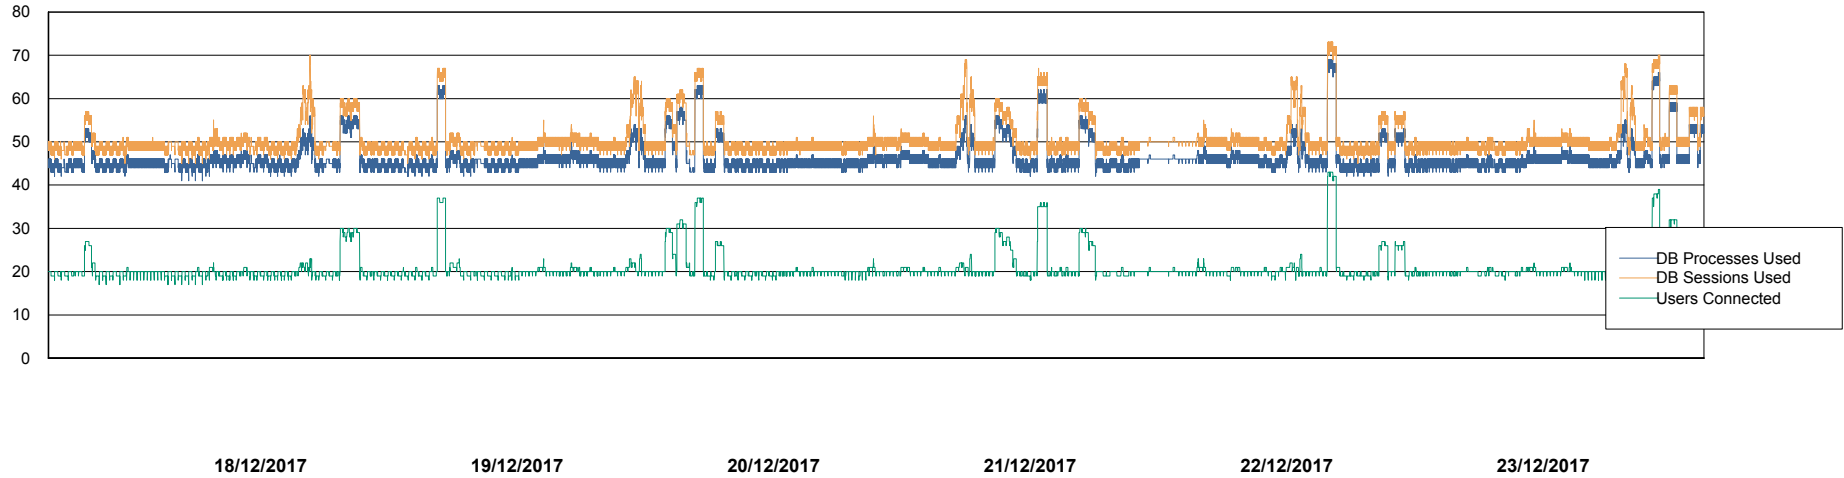

Database Performance DFDDDBBI_Production