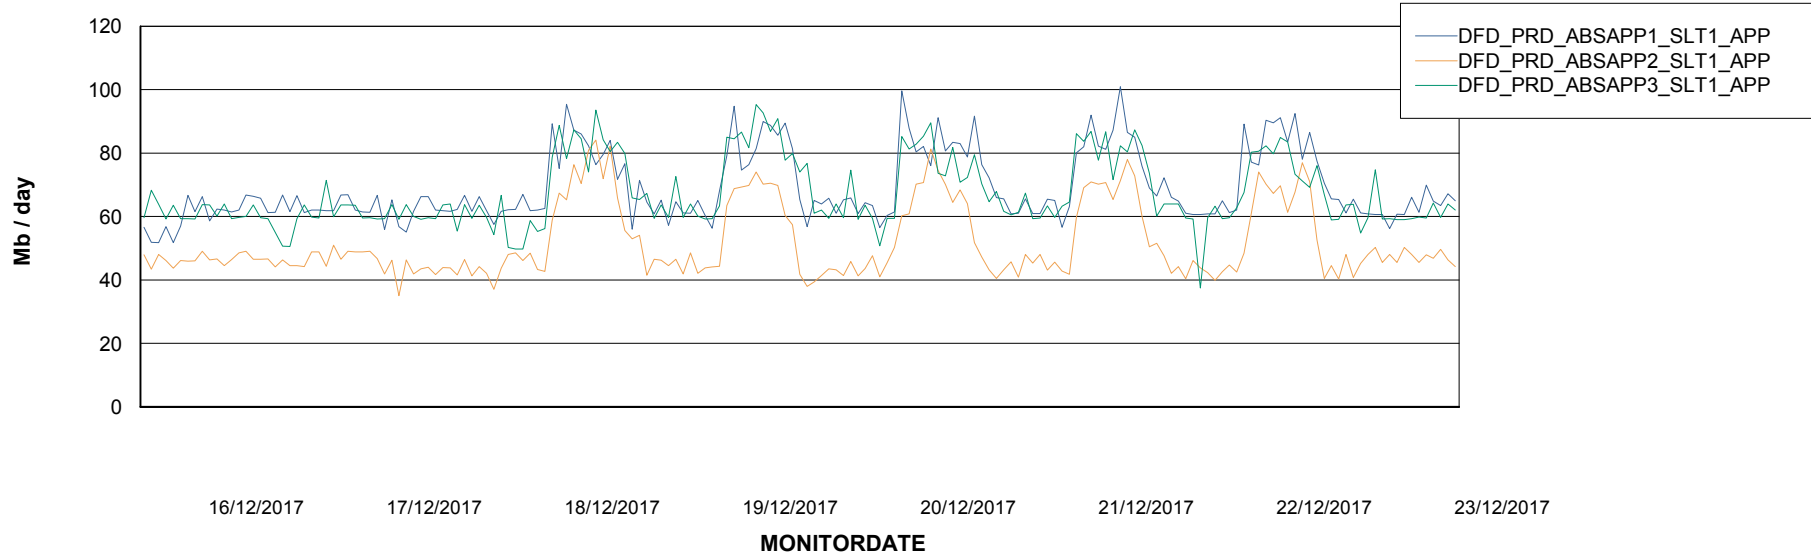

ABSSolute Application Server Services

Avg memory used per ABS Server Service