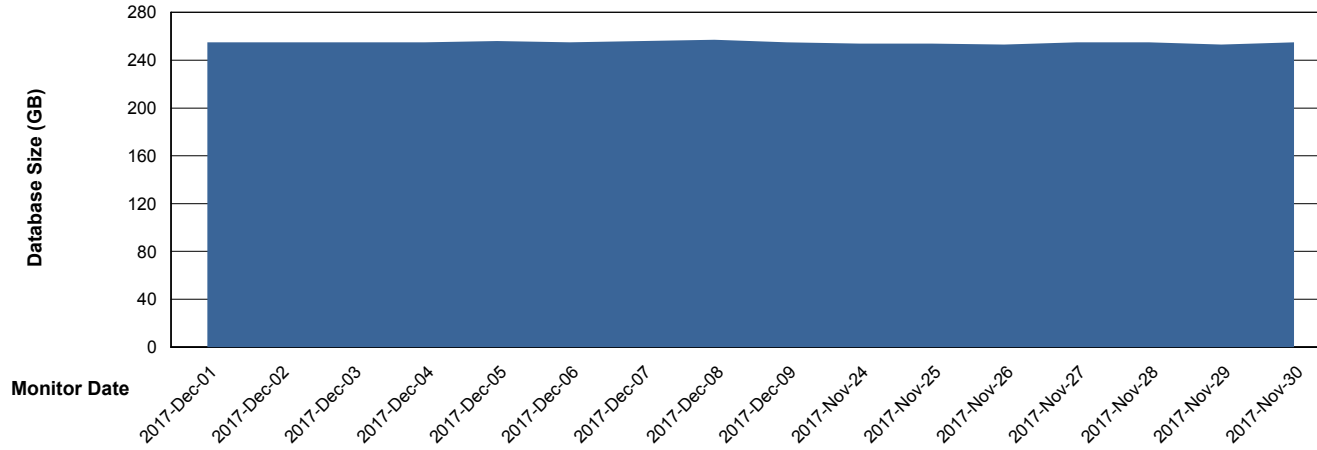

Weekly SLA Customer Report

Customer CSC_Production
Database ID 50

Harddisk Usage CSC_PRD_WEBSRV

| 23/12/2017 | 43 |
|------------|----|
| 22/12/2017 | 43 |
| 21/12/2017 | 43 |
| 20/12/2017 | 43 |
| 19/12/2017 | 43 |
| 18/12/2017 | 43 |
| 17/12/2017 | 43 |

Weekly SLA Customer Report

Customer CSC_Production
Database ID 50

DATABASE SIZE CSCDB_Primary

Database growth over last month

Weekly SLA Customer Report

Customer CSC_Production
Database ID 50

Standby Database Health CSC_Production