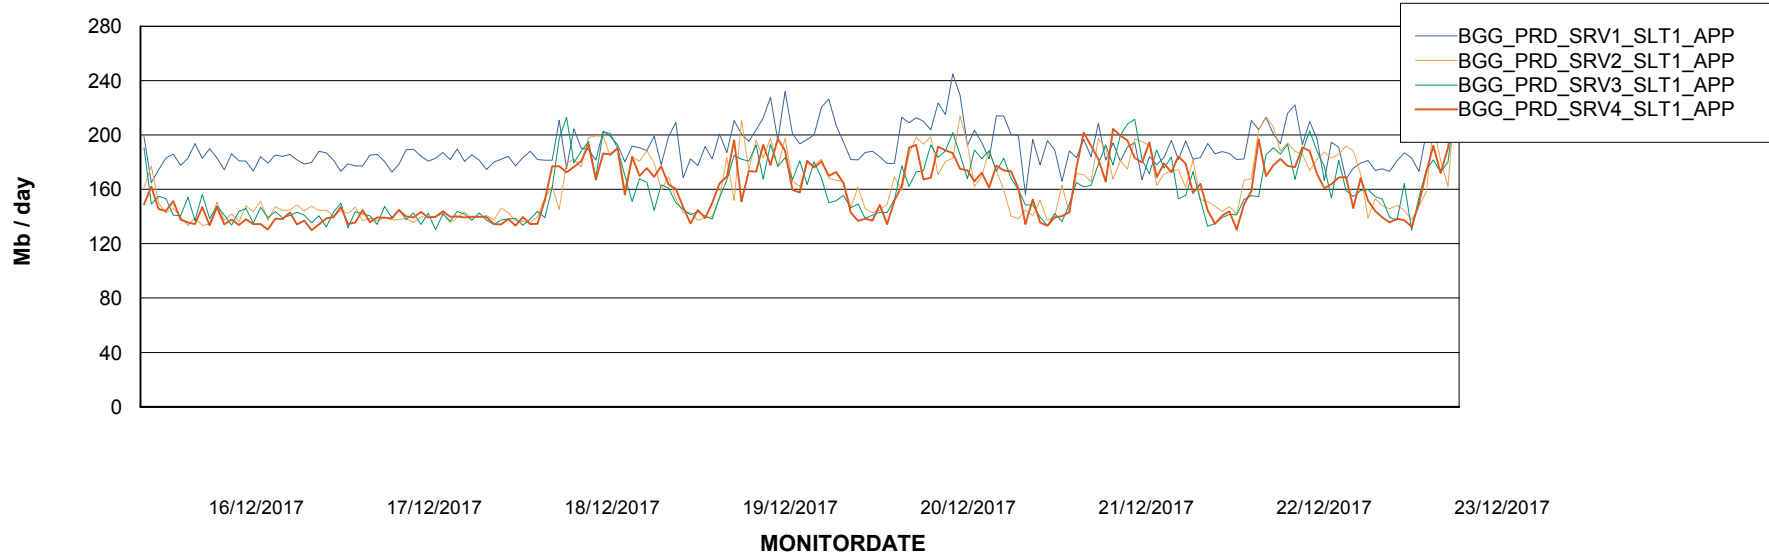

ABSSolute Application Server Services

Avg memory used per ABS Server Service