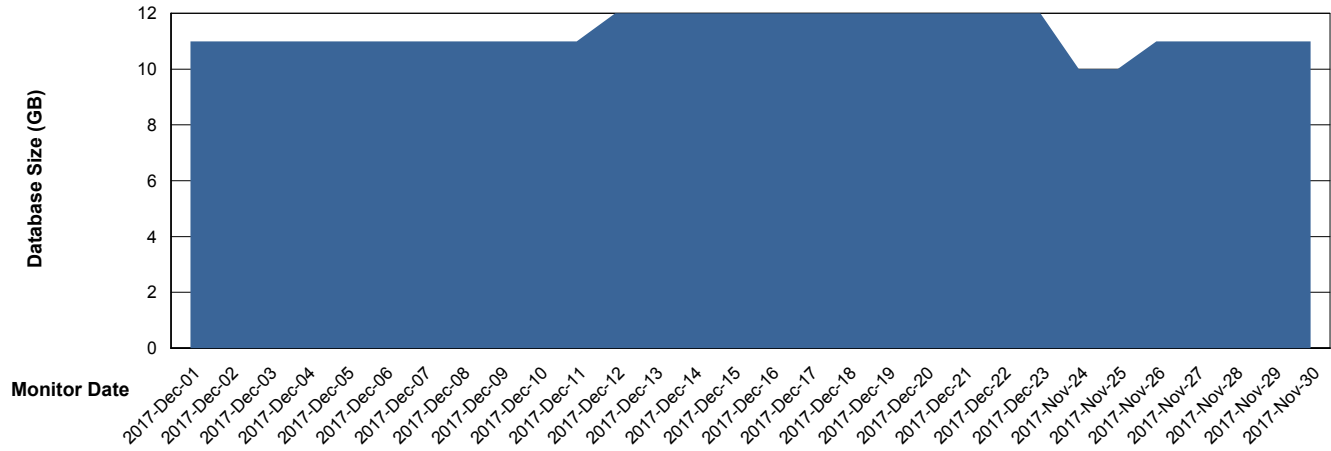

Customer BGG_Production
Database ID 58

Database Performance BGGDB_Standby

Weekly SLA Customer Report

Customer BGG_Production
 Database ID 58

DATABASE SIZE BGGDB_BI

Database growth over last month

DATABASE SIZE BGGDB_Production

Database growth over last month

Weekly SLA Customer Report

Customer BGG_Production
Database ID 58

Database Tablespace BGGDB_BI

Date	Tablespace Name	Filesize (Gb)	Usedsize (Gb)	Percentage free
23/12/2017	ABSDATA	2	5	50
	INDX	2	5	38
22/12/2017	ABSDATA	2	5	50
	INDX	2	5	38
21/12/2017	ABSDATA	2	5	50
	INDX	2	5	38
20/12/2017	ABSDATA	2	5	50
	INDX	2	5	38
19/12/2017	ABSDATA	2	5	50
	INDX	2	5	38
18/12/2017	ABSDATA	2	5	50
	INDX	2	5	38
17/12/2017	ABSDATA	2	5	50
	INDX	2	5	38