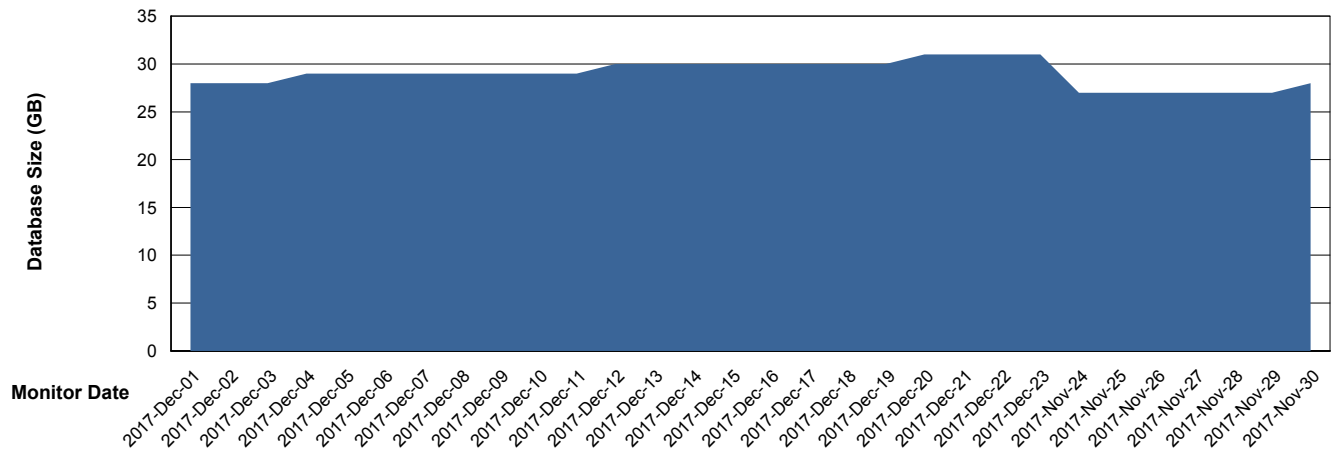

DATABASE SIZE BGGDB_Production

Database growth over last month