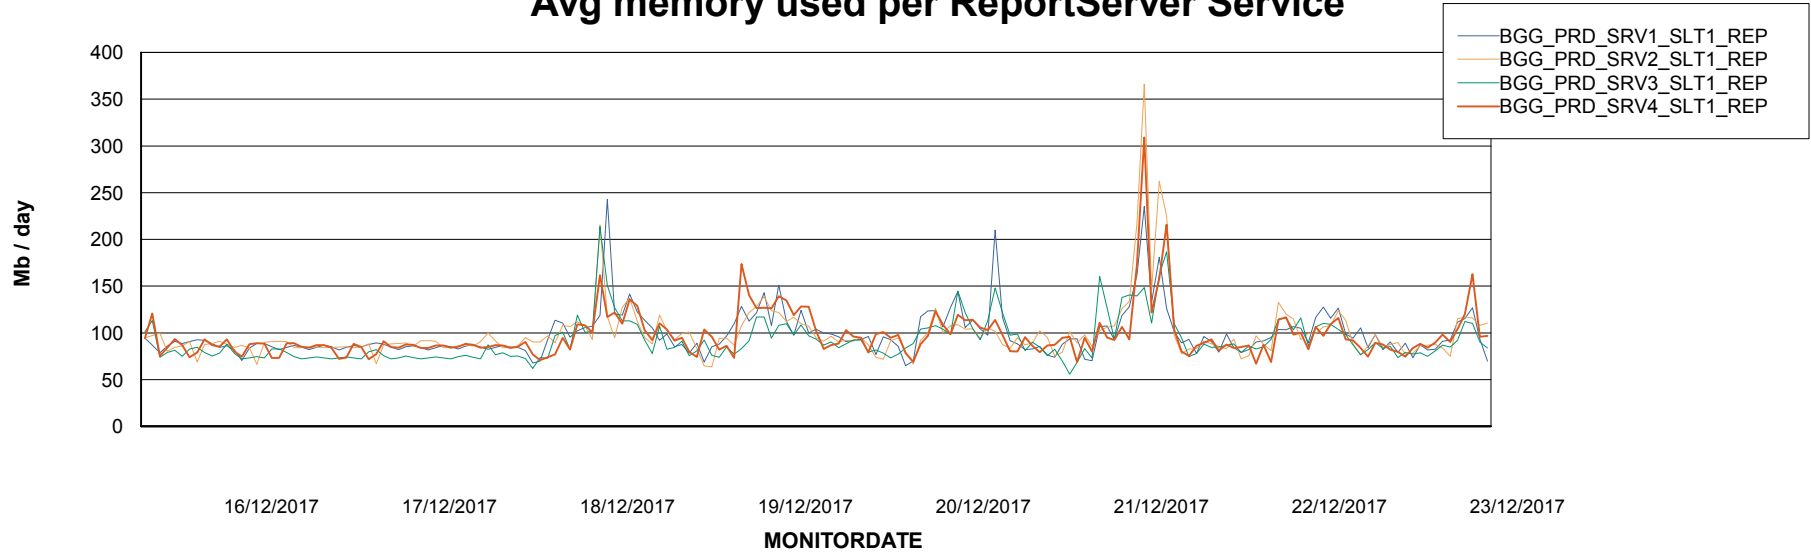

Avg memory used per ABS Server Service

Avg users per day per ABS server

Weekly SLA Customer Report

Customer BGG_Production
Database ID 58

ABSSolute Application ReportServer Services

Avg memory used per ReportServer Service