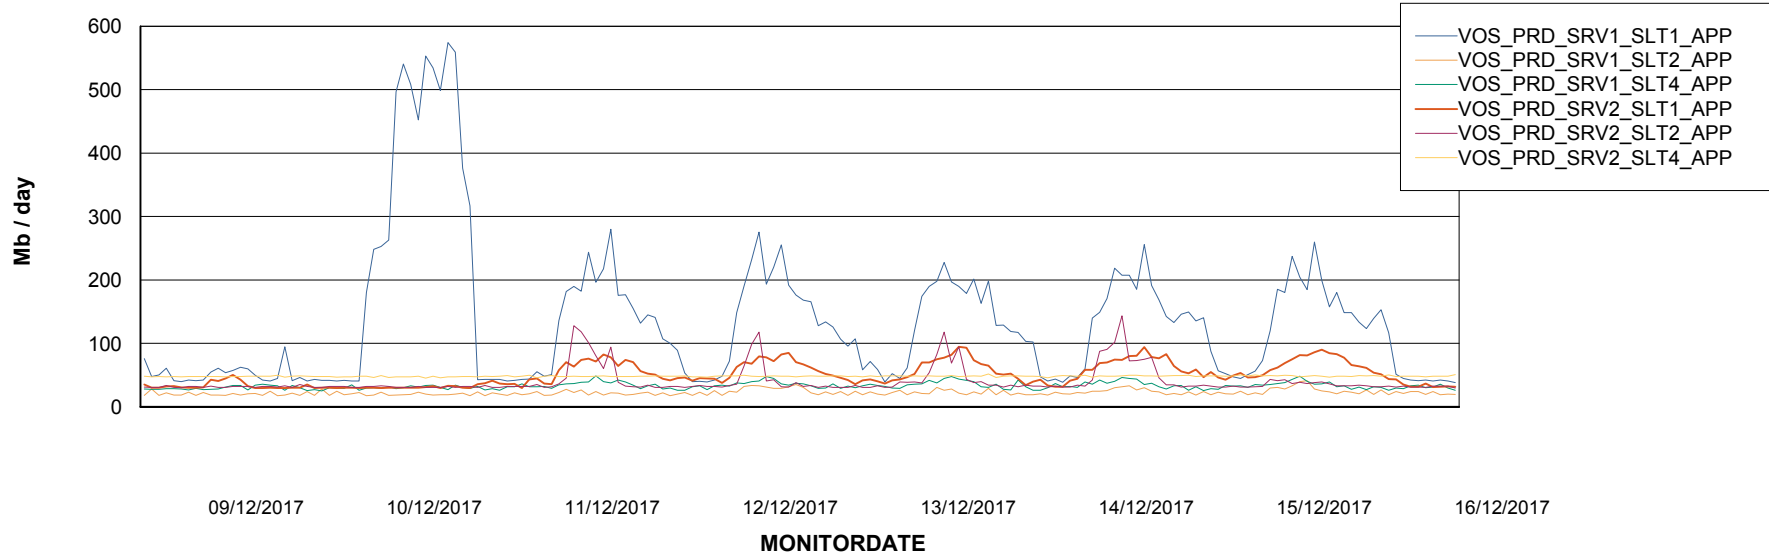

ABSSolute Application Server Services

Avg memory used per ABS Server Service