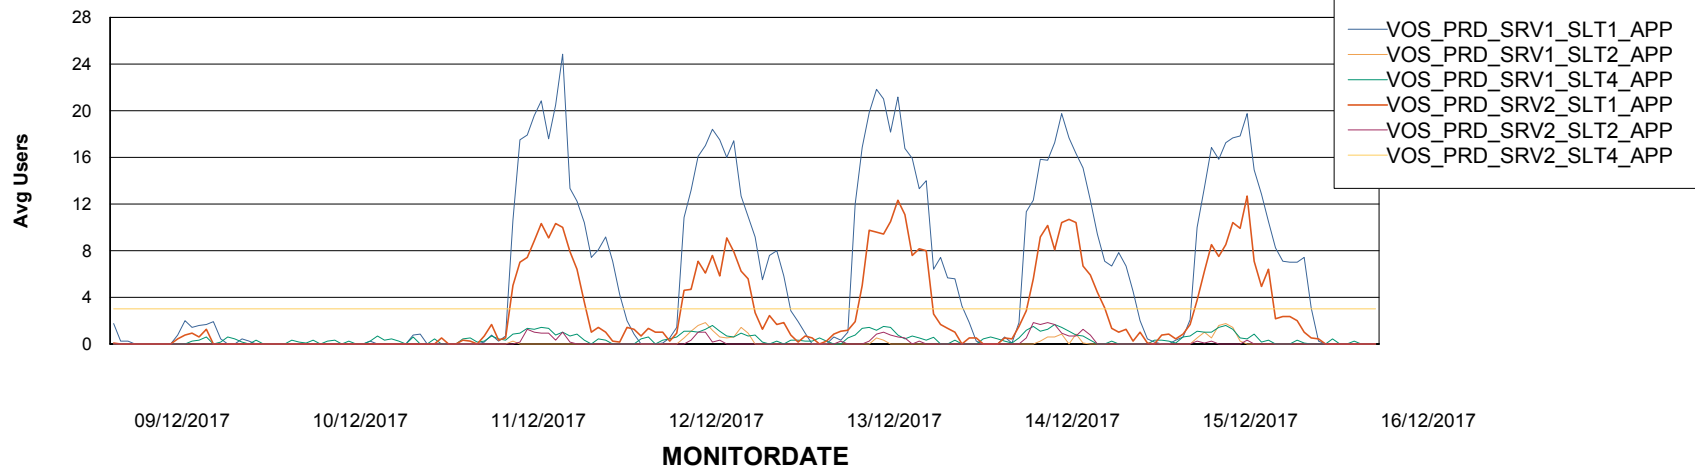

Avg users per day per ABS server