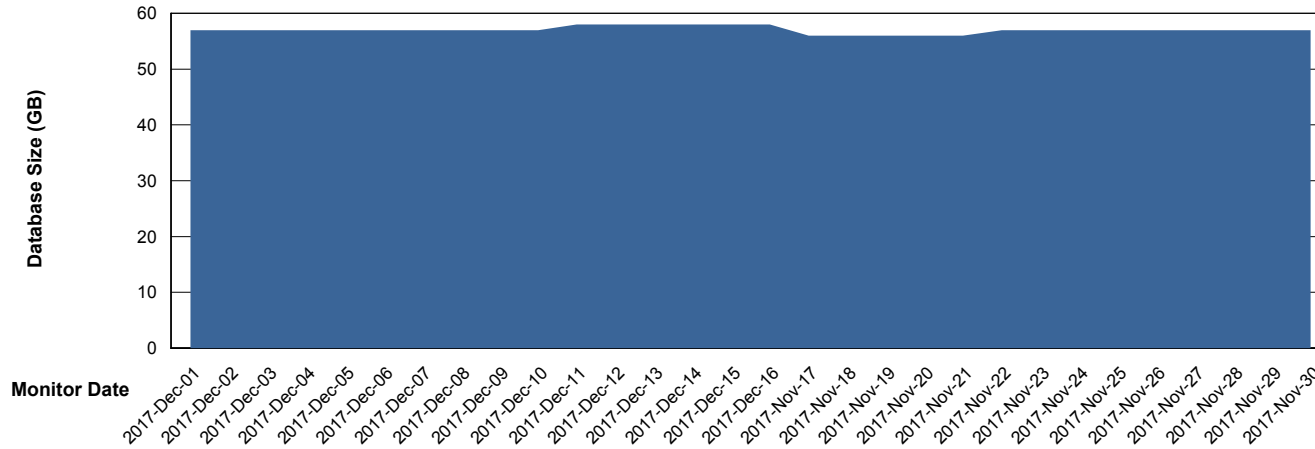

DATABASE SIZE VOSBIDB_Production

Database growth over last month