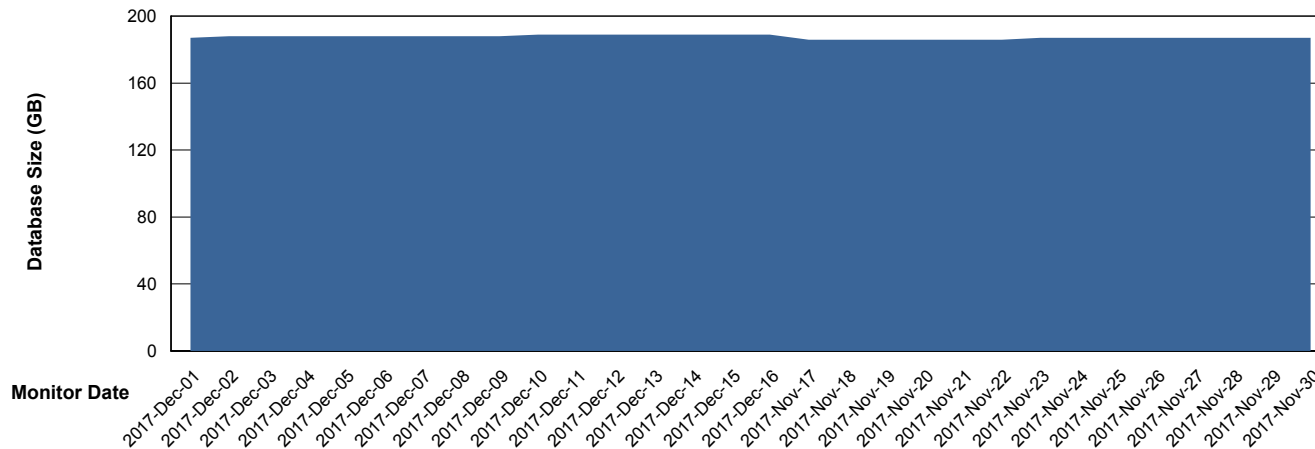

# Weekly SLA Customer Report

Customer VOS\_Production  
Database ID 68

DATABASE SIZE VOSBIDB\_Production

### Database growth over last month

DATABASE SIZE VOSDB\_Production

### Database growth over last month