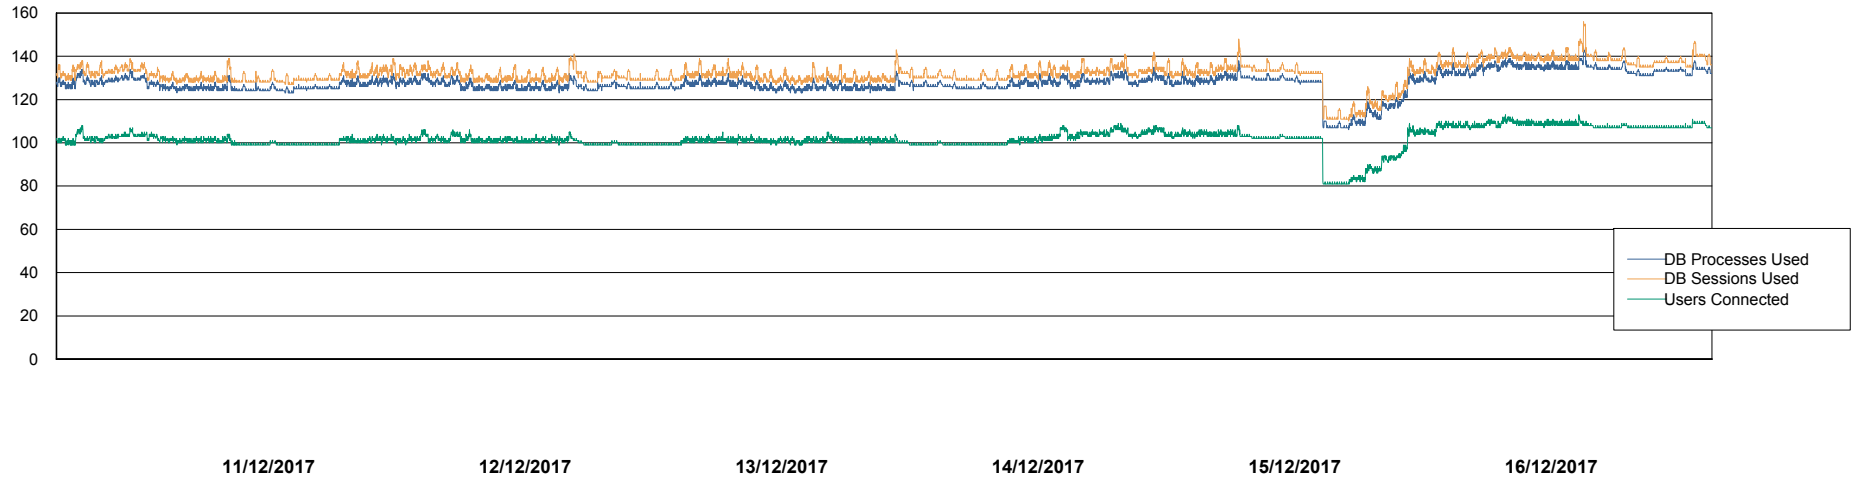

Database Performance VOSDB_Production