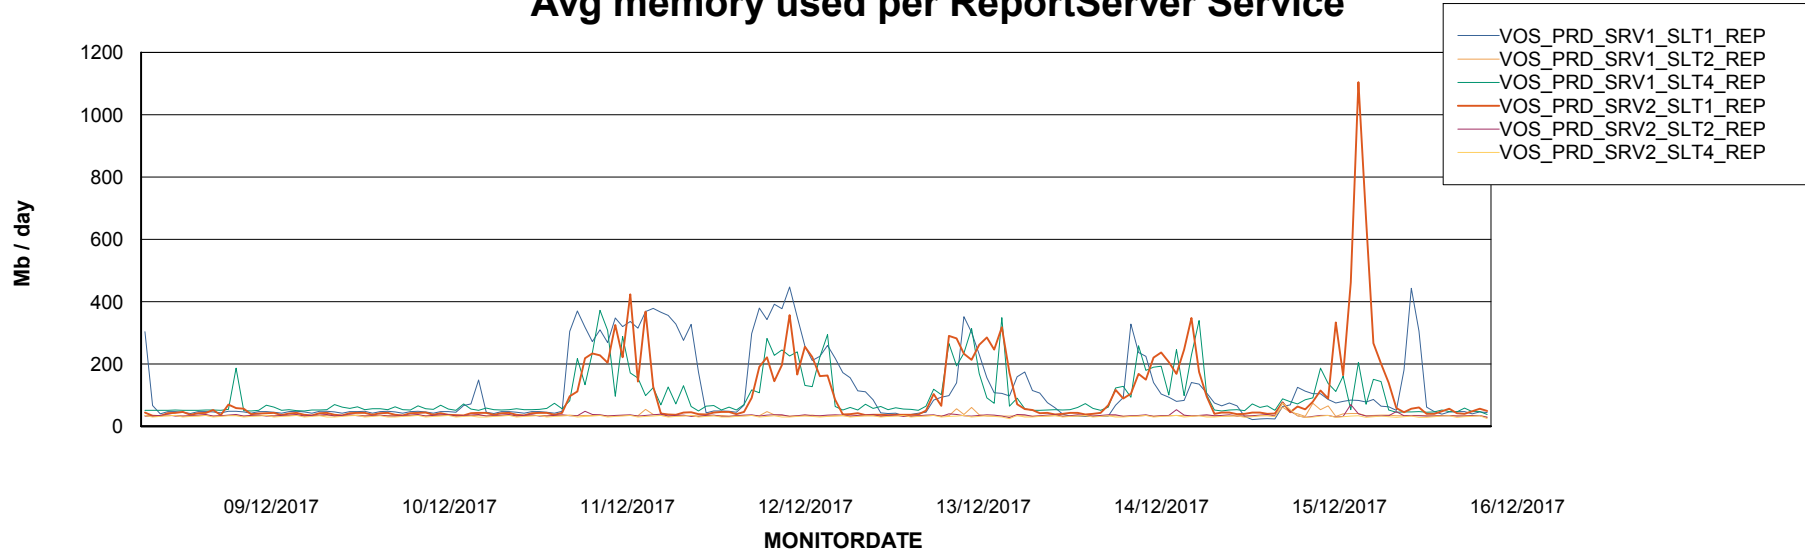

ABSSolute Application ReportServer Services

Avg memory used per ReportServer Service