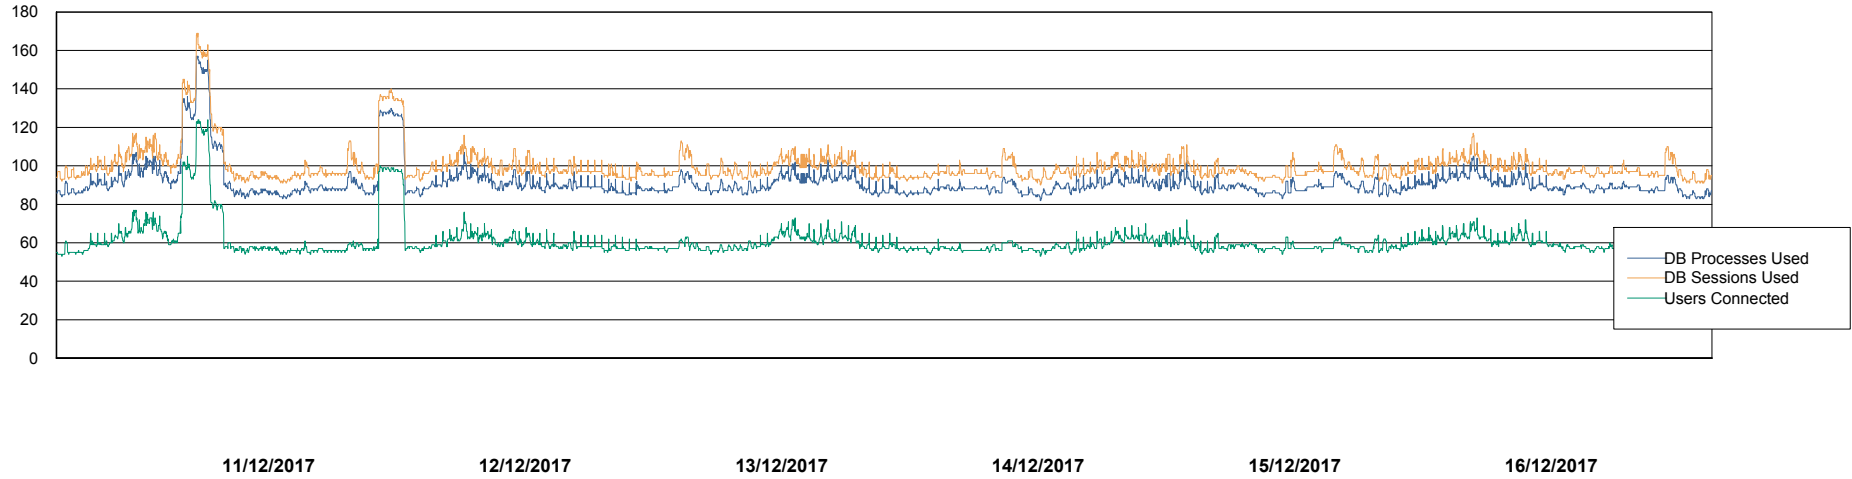

Harddisk Usage PCO_PRD_ORACLE2

	Free disk space on c: (%)	Total disk space on c: (Gb)	Free disk space on d: (%)	Total disk space on d: (Gb)
16/12/2017	76	279	40	838
15/12/2017	76	279	41	838
14/12/2017	76	279	42	838
13/12/2017	76	279	42	838
12/12/2017	76	279	42	838
11/12/2017	76	279	43	838
10/12/2017	76	279	43	838

Weekly SLA Customer Report

Customer PCO Production
Database ID 44

Database Performance PCODB_Production

DB Processes Max 300
DB Sessions Max 480

Weekly SLA Customer Report

Customer PCO Production
Database ID 44