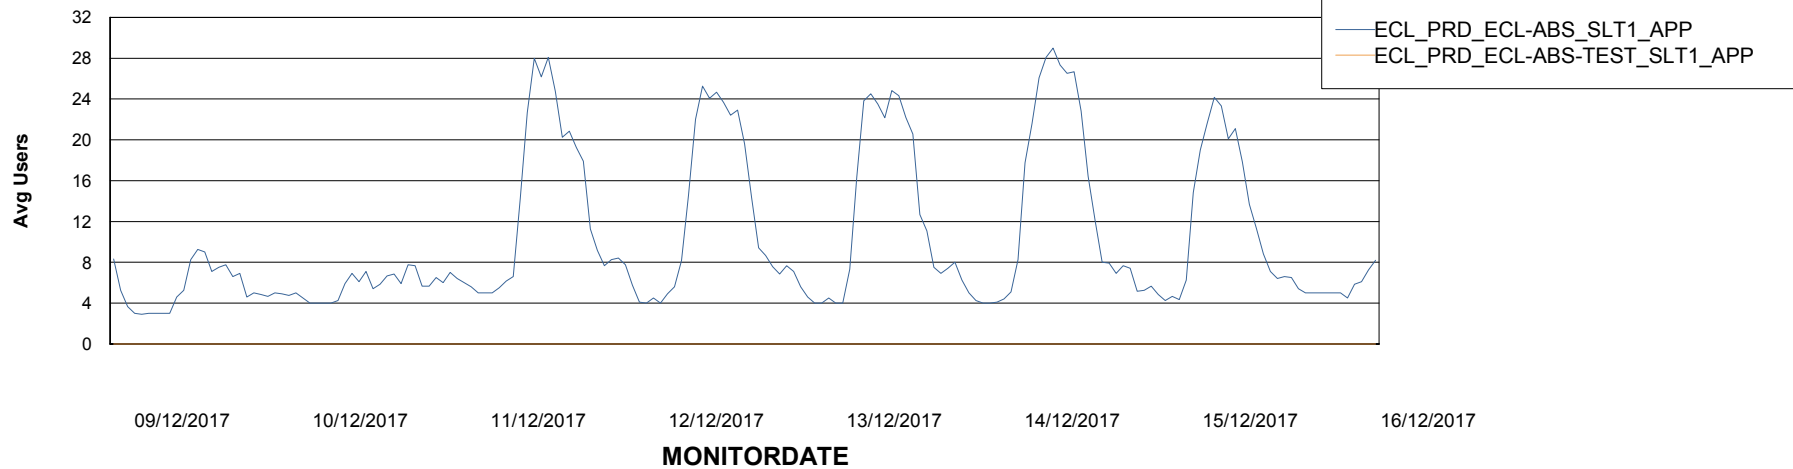

Avg users per day per ABS server