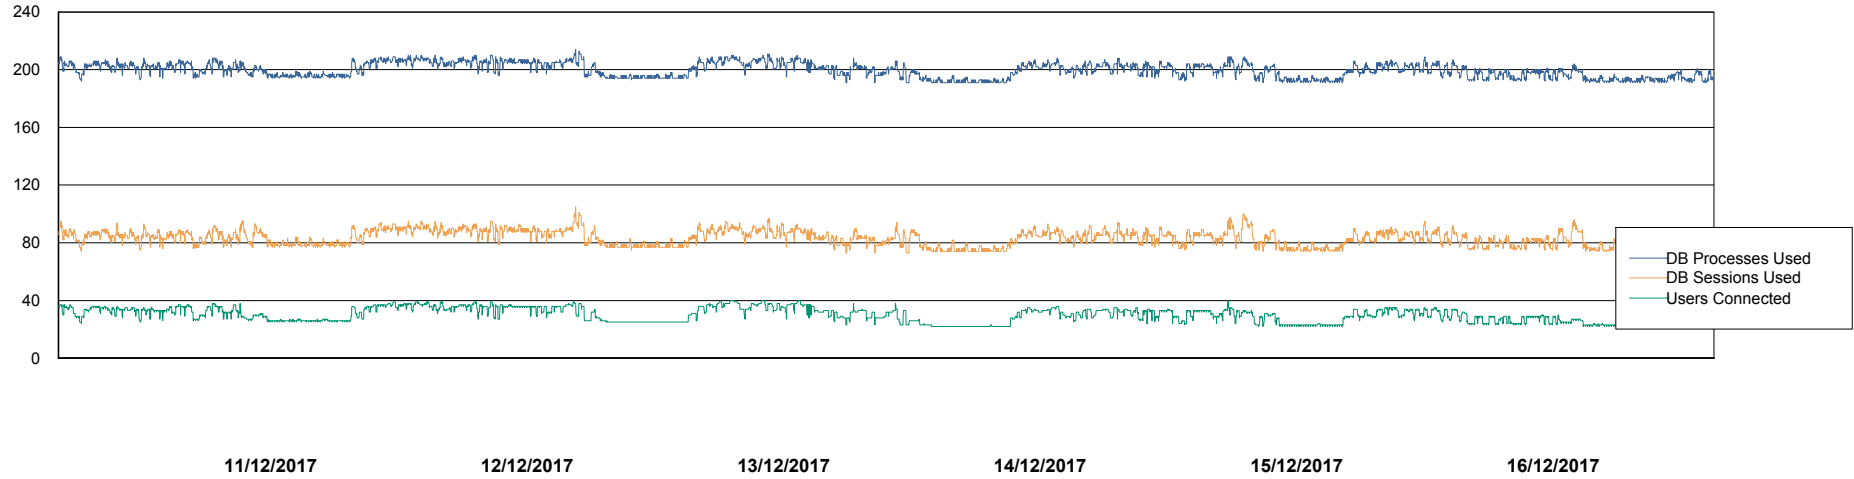

Weekly SLA Customer Report

Customer ECL Production
Database ID 77

Harddisk Usage ECL_PRD_ECL-ABS-WEB

	Free disk space on c: (%)	Total disk space on c: (Gb)	Free disk space on d: (%)	Total disk space on d: (Gb)
16/12/2017	84	127	0	0
15/12/2017	84	127	0	0
14/12/2017	83	127	0	0
13/12/2017	84	127	0	0
12/12/2017	84	127	0	0
11/12/2017	84	127	0	0
10/12/2017	84	127	0	0

Weekly SLA Customer Report

Customer ECL Production
Database ID 77

Database Performance ECLDB_Production

DB Processes Max 300
DB Sessions Max 480

Weekly SLA Customer Report

Customer ECL Production
 Database ID 77