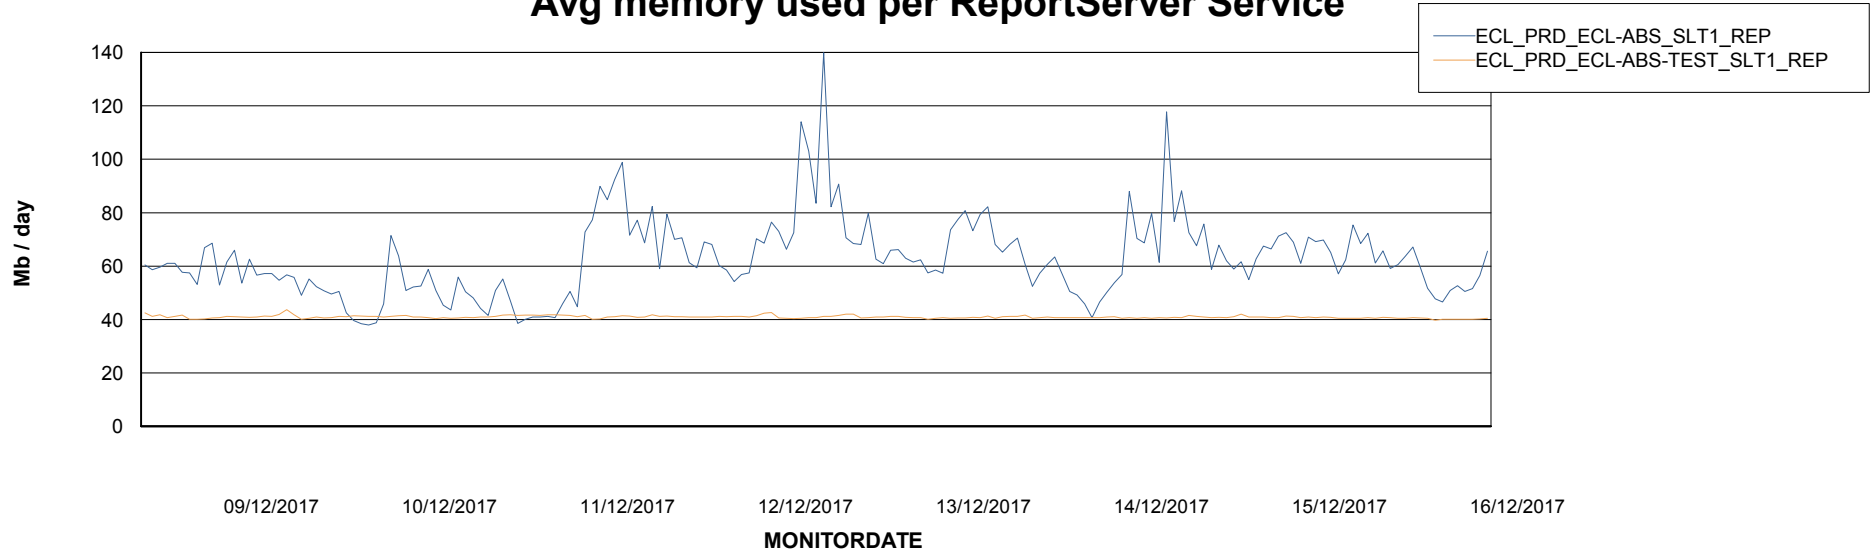

Avg users per day per ABS server

Weekly SLA Customer Report

Customer ECL Production
Database ID 77

ABSSolute Application ReportServer Services

Avg memory used per ReportServer Service

Weekly SLA Customer Report