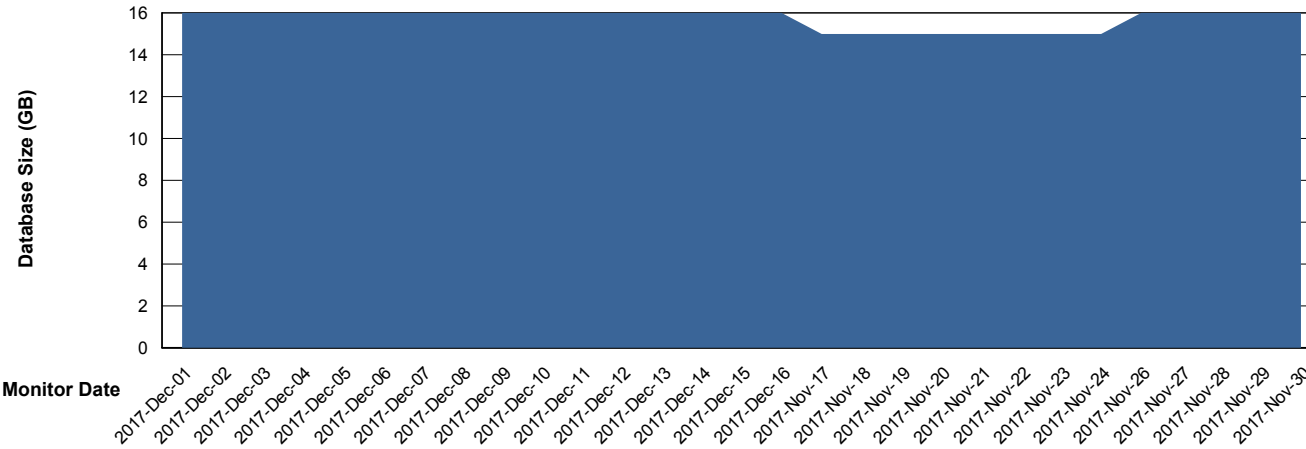

DATABASE SIZE ECLDB_Production

Database growth over last month

Database Tablespace ECLDB_Production

Date	Tablespace Name	Filesize (Gb)	Usedsize (Gb)	Percentage free
16/12/2017	ABSDATA	2	14	30
	INDX	2	0	100
15/12/2017	ABSDATA	2	14	30
	INDX	2	0	100
14/12/2017	ABSDATA	2	14	30
	INDX	2	0	100
13/12/2017	ABSDATA	2	14	30
	INDX	2	0	100
12/12/2017	ABSDATA	2	14	13
	INDX	2	0	100
11/12/2017	ABSDATA	2	14	13
	INDX	2	0	100
10/12/2017	ABSDATA	2	14	13
	INDX	2	0	100