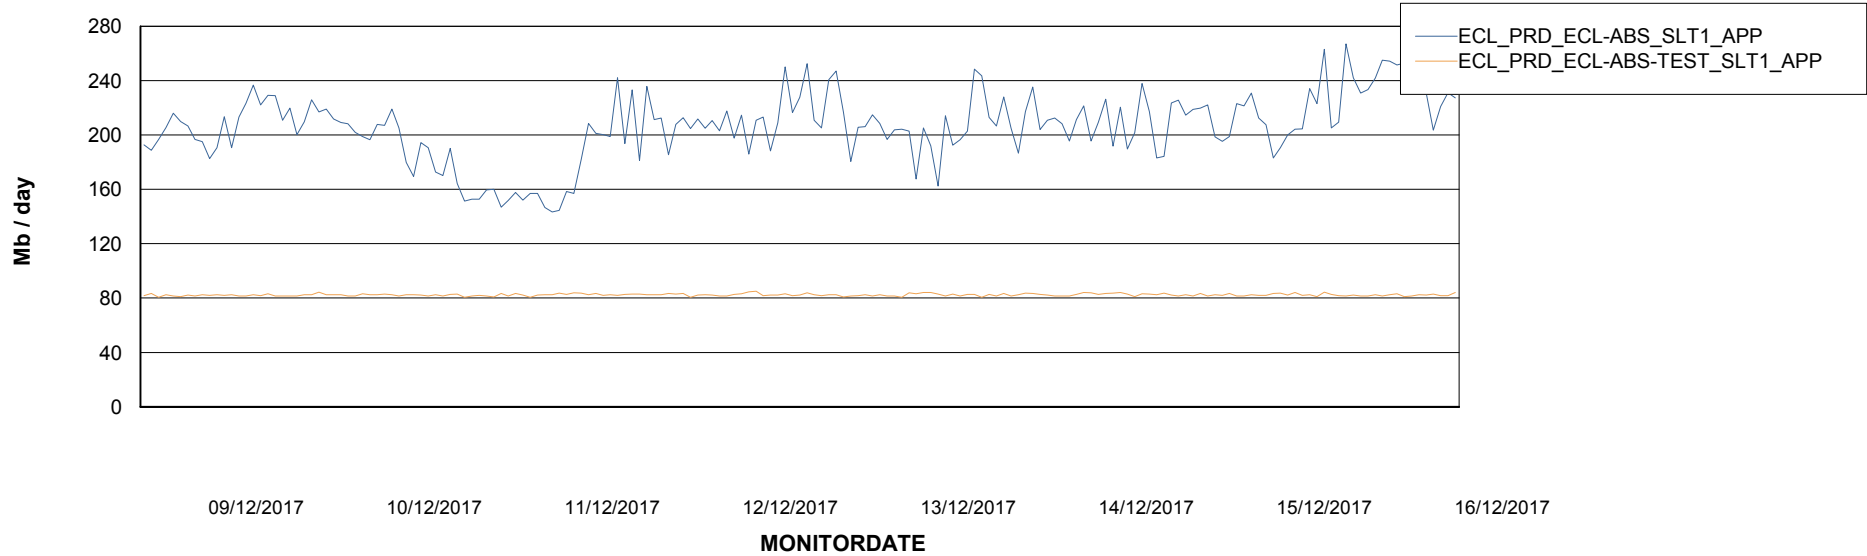

Weekly SLA Customer Report

Customer ECL Production
Database ID 77

Weekly SLA Customer Report

Customer ECL Production
Database ID 77

ABSSolute Application Server Services

Avg memory used per ABS Server Service