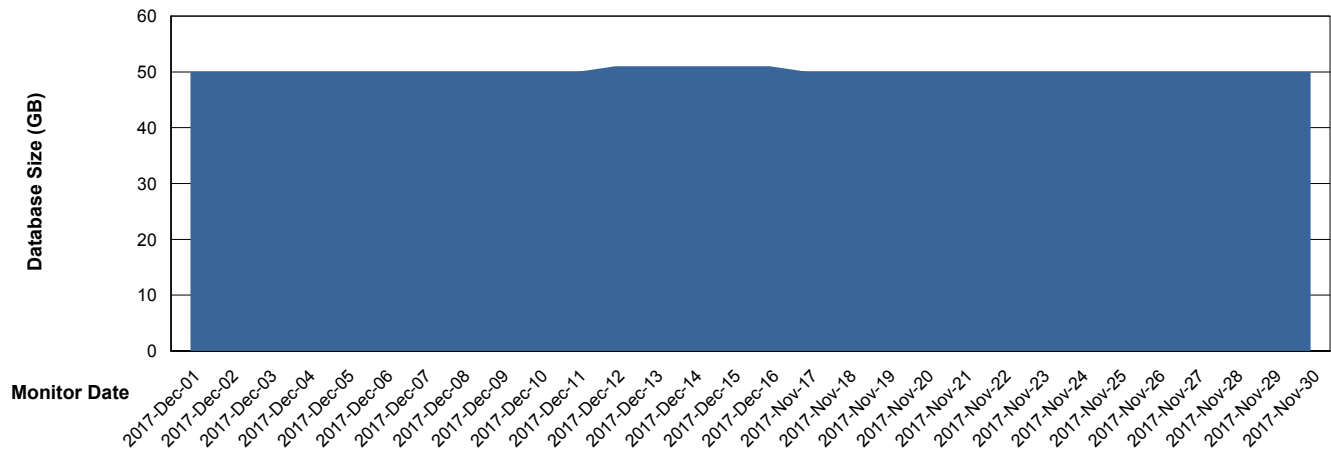

DATABASE SIZE DFDDDBI_Production

Database growth over last month