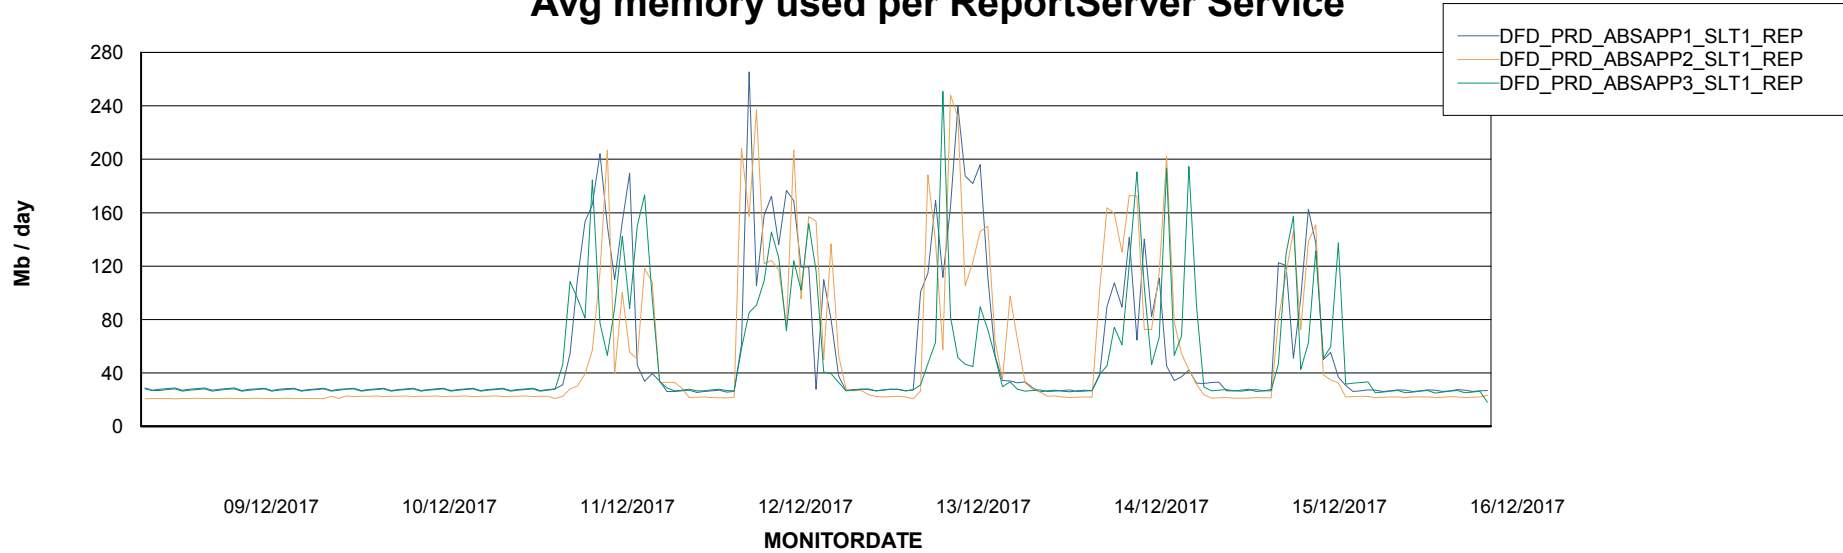

Avg memory used per ABS Server Service

Avg users per day per ABS server

Weekly SLA Customer Report

Customer DFD Production
Database ID 39

ABSSolute Application ReportServer Services

Avg memory used per ReportServer Service