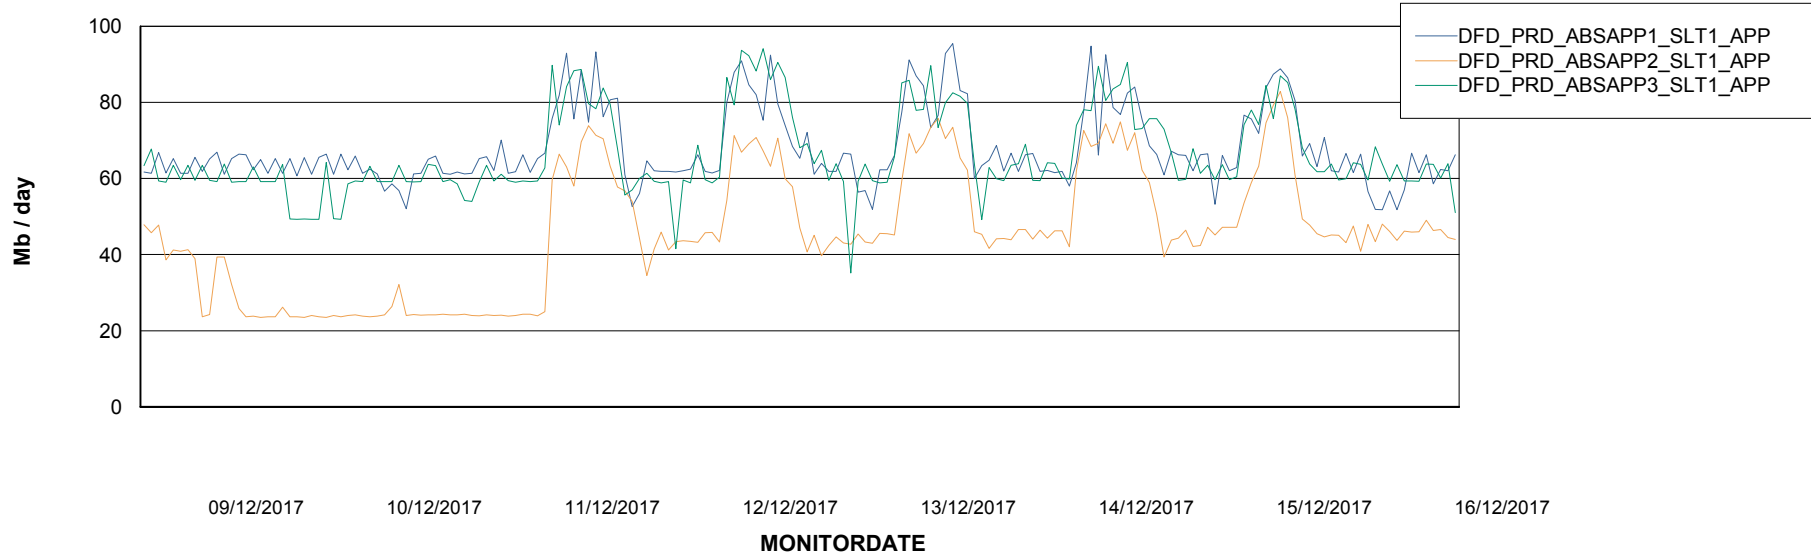

ABSSolute Application Server Services

Avg memory used per ABS Server Service