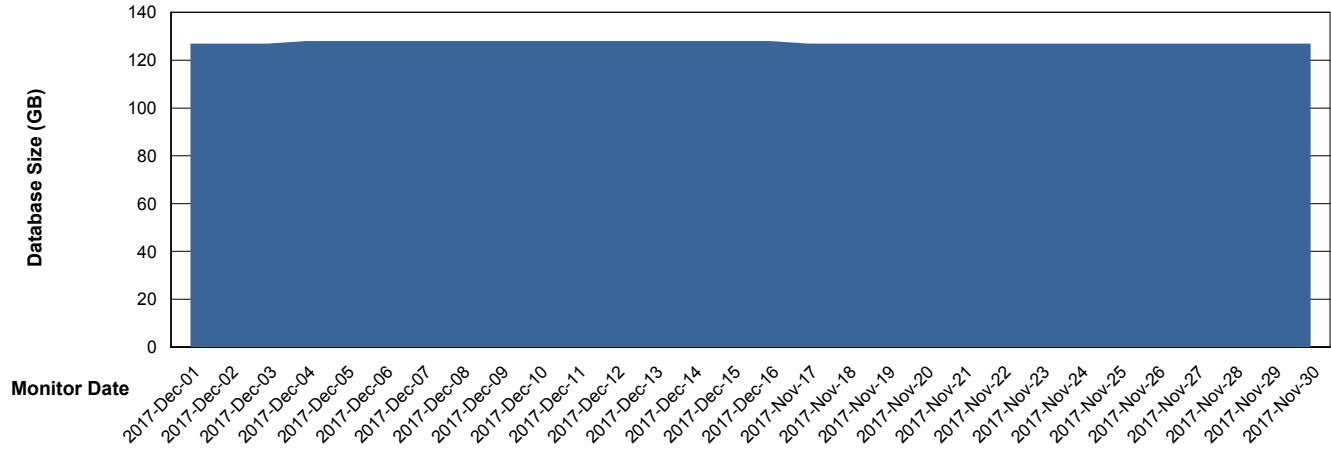

Customer DFD Production
Database ID 39

Database Performance DFDDDBBI_Production

Weekly SLA Customer Report

Customer DFD Production
Database ID 39

DATABASE SIZE DFDDDB_Production

Database growth over last month