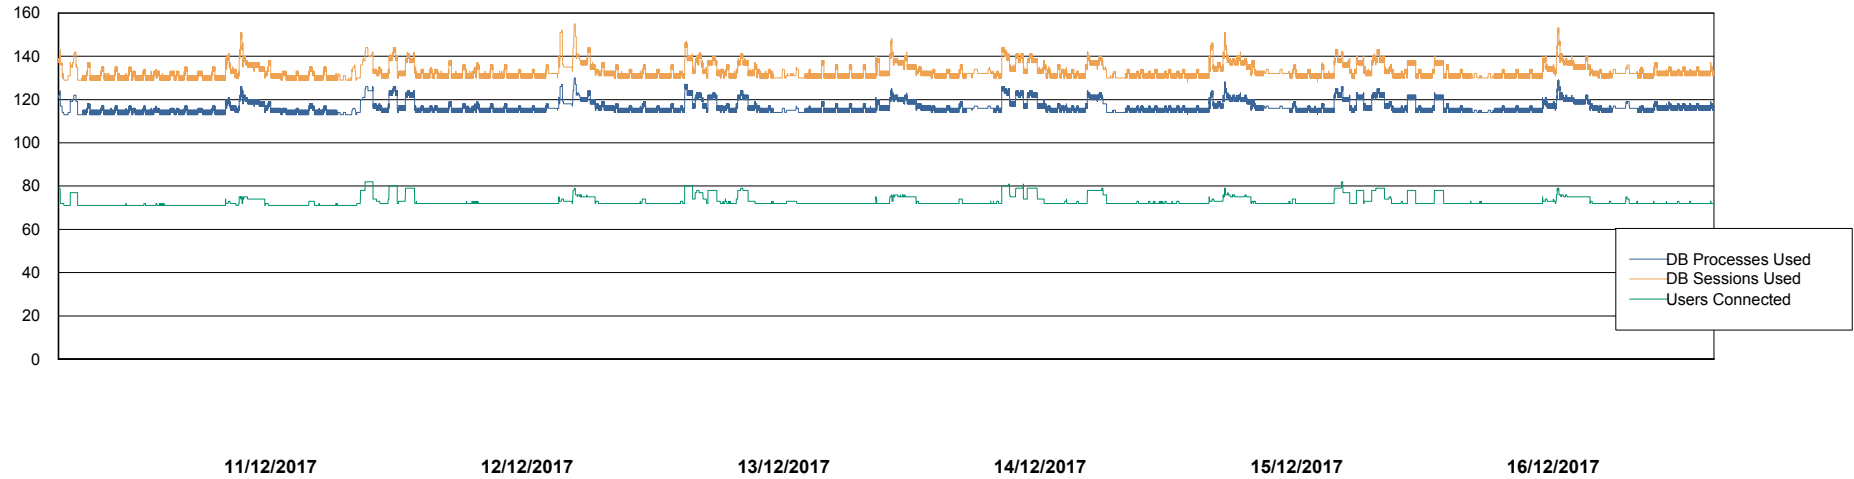

Database Performance DFDDB_Production