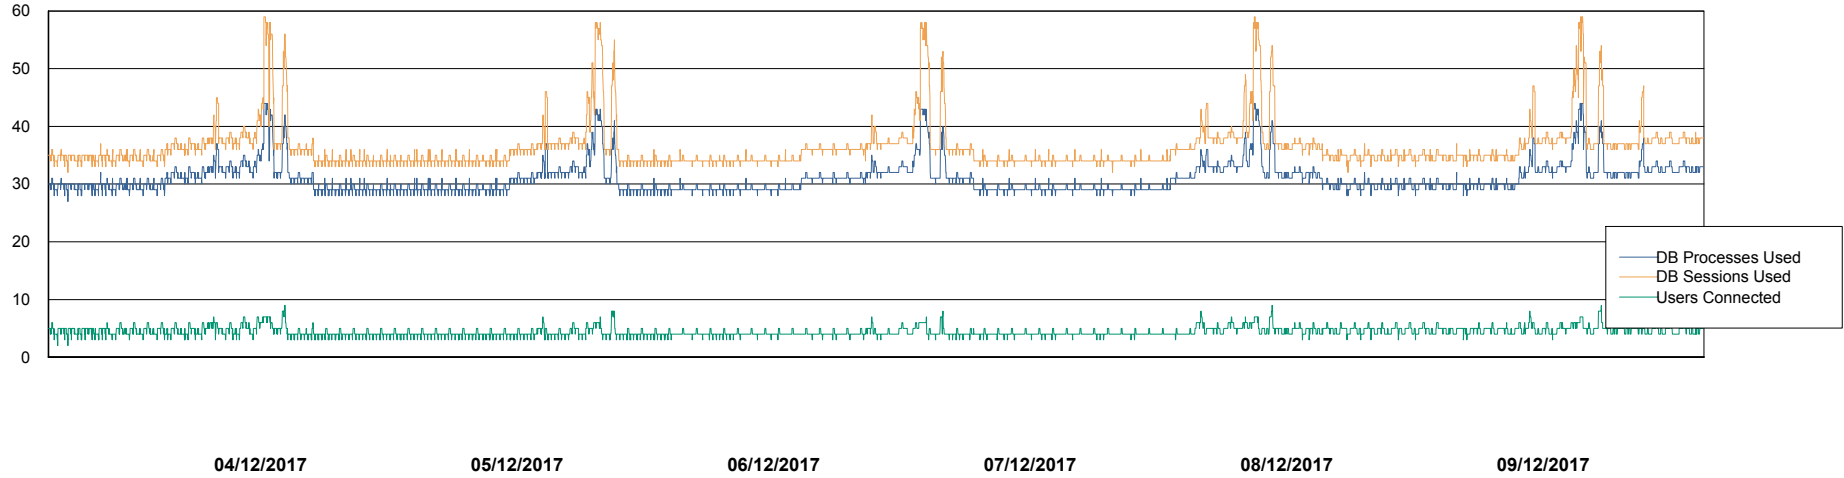

Database Performance VOSBIDB_Production

DB Processes Max 500
DB Sessions Max 772