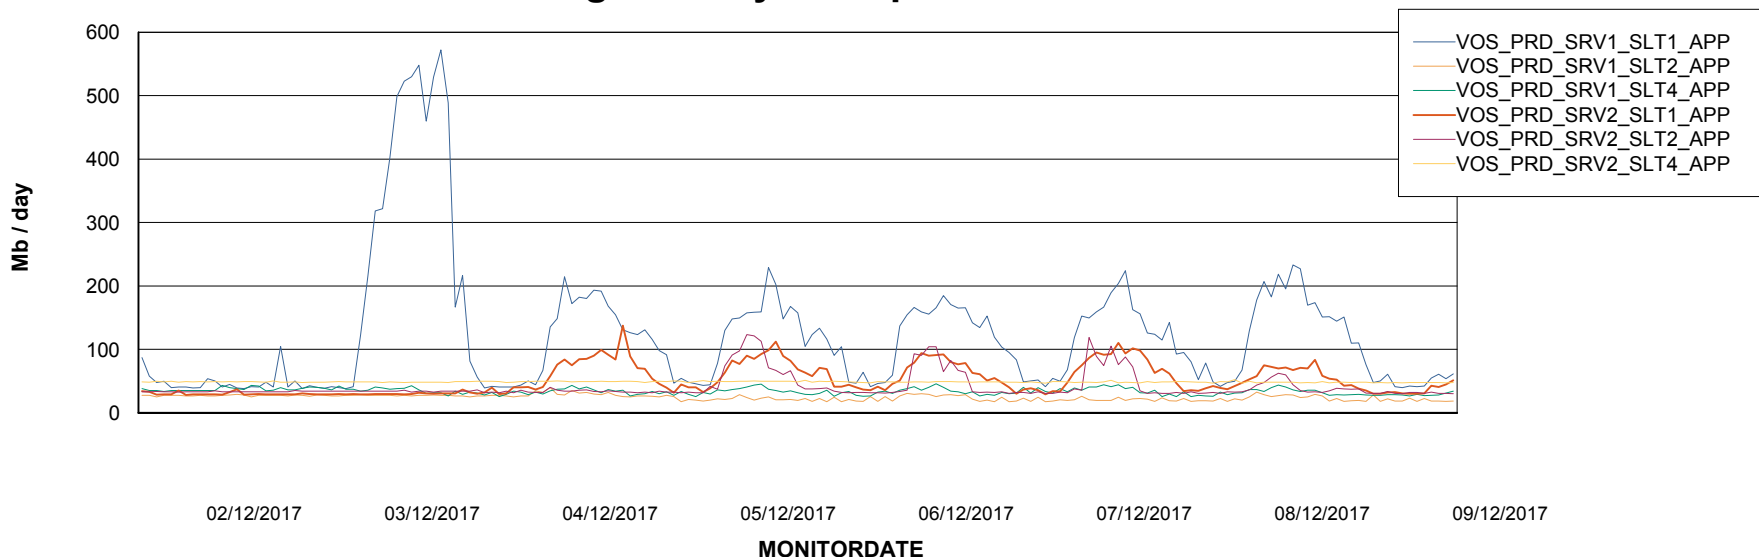

ABSSolute Application Server Services

Avg memory used per ABS Server Service