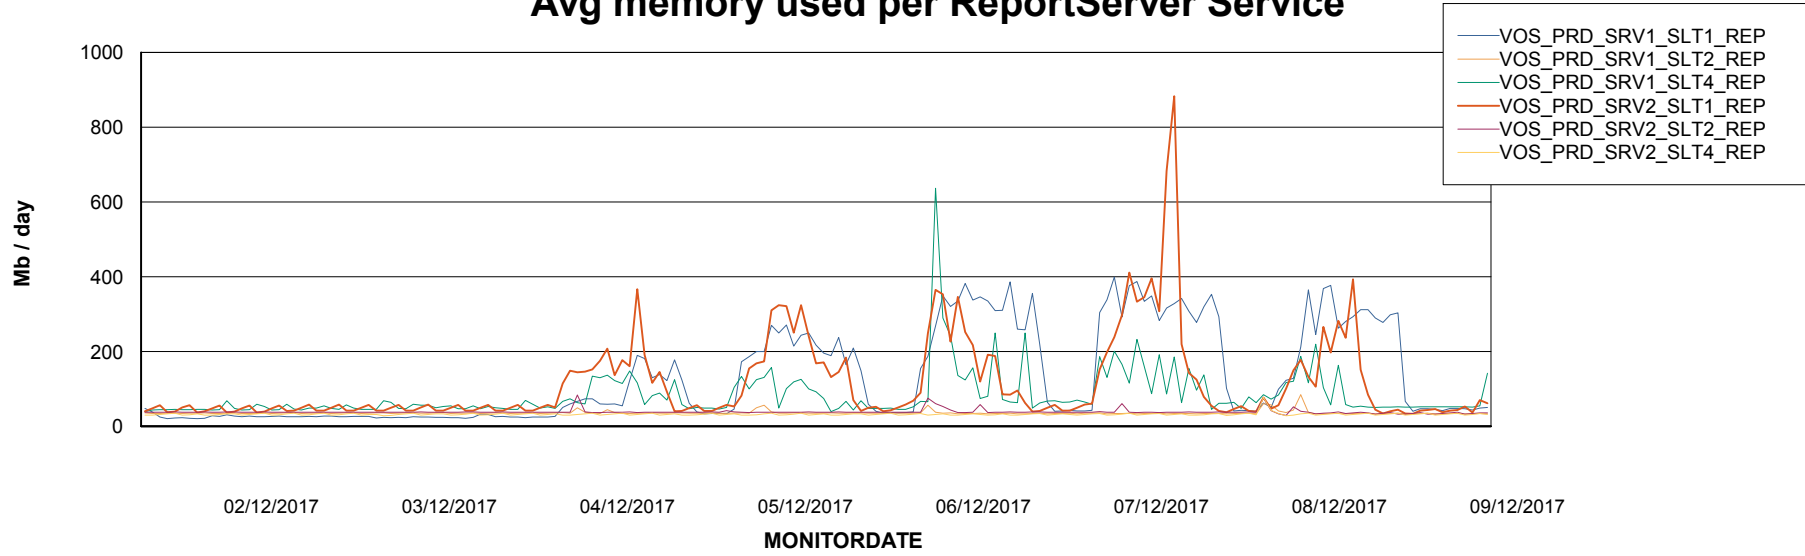

ABSSolute Application ReportServer Services

Avg memory used per ReportServer Service