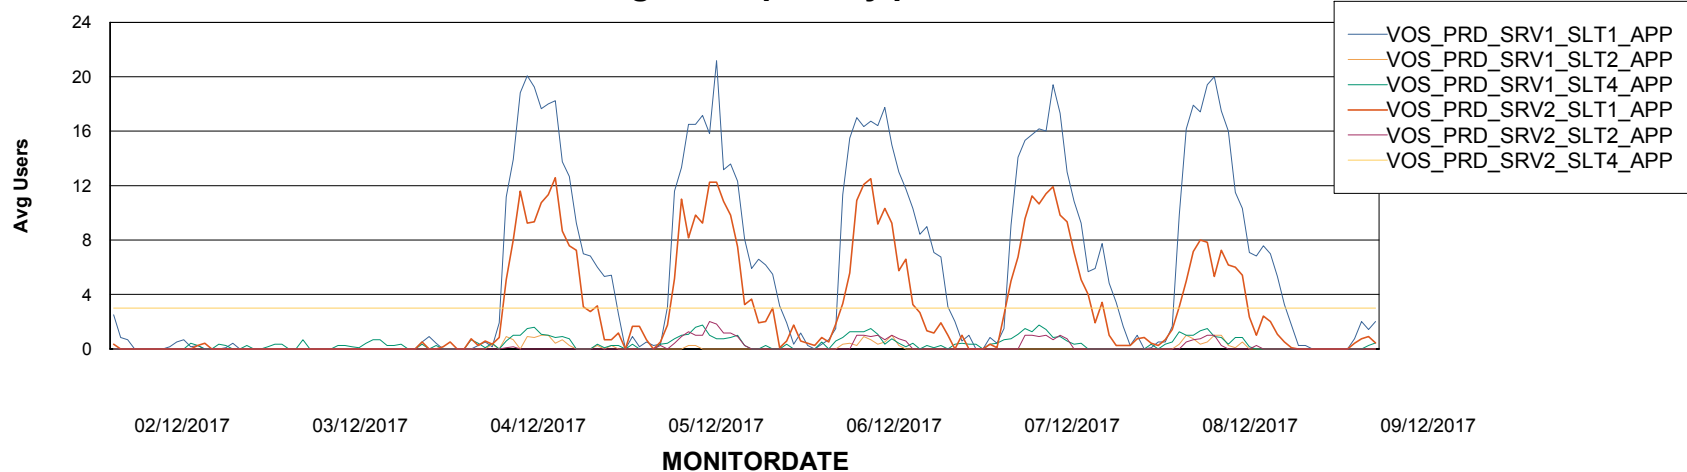

Weekly SLA Customer Report

Customer VOS_Production
Database ID 68

ABSSolute Application Server Services

Avg memory used per ABS Server Service

Avg users per day per ABS server

Weekly SLA Customer Report

Customer VOS_Production
Database ID 68