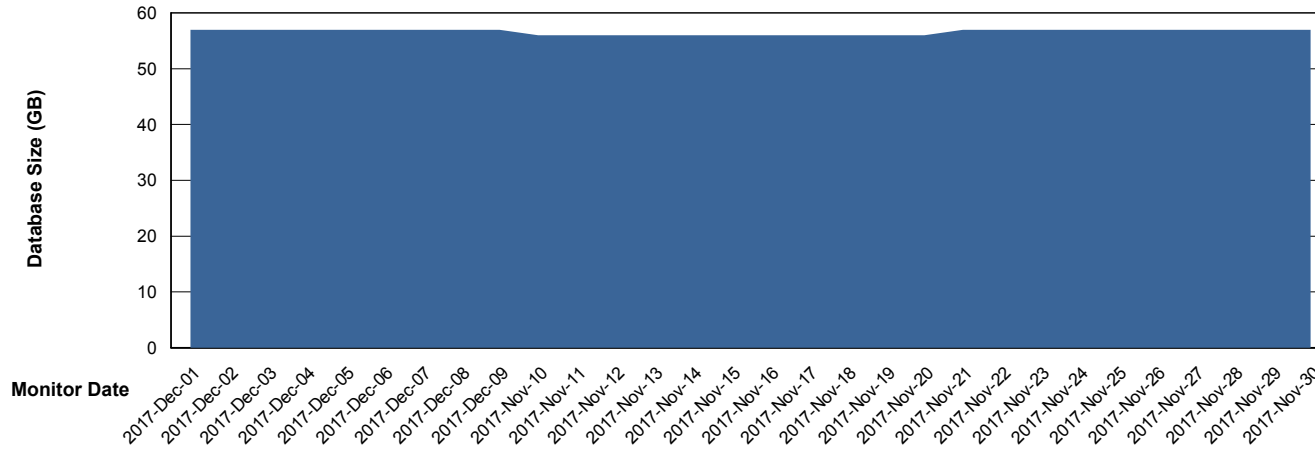

Database Performance VOSDB_Production

DB Processes Max 200
DB Sessions Max 322

Weekly SLA Customer Report

Customer VOS_Production
Database ID 68

DATABASE SIZE VOSBIDB_Production

Database growth over last month