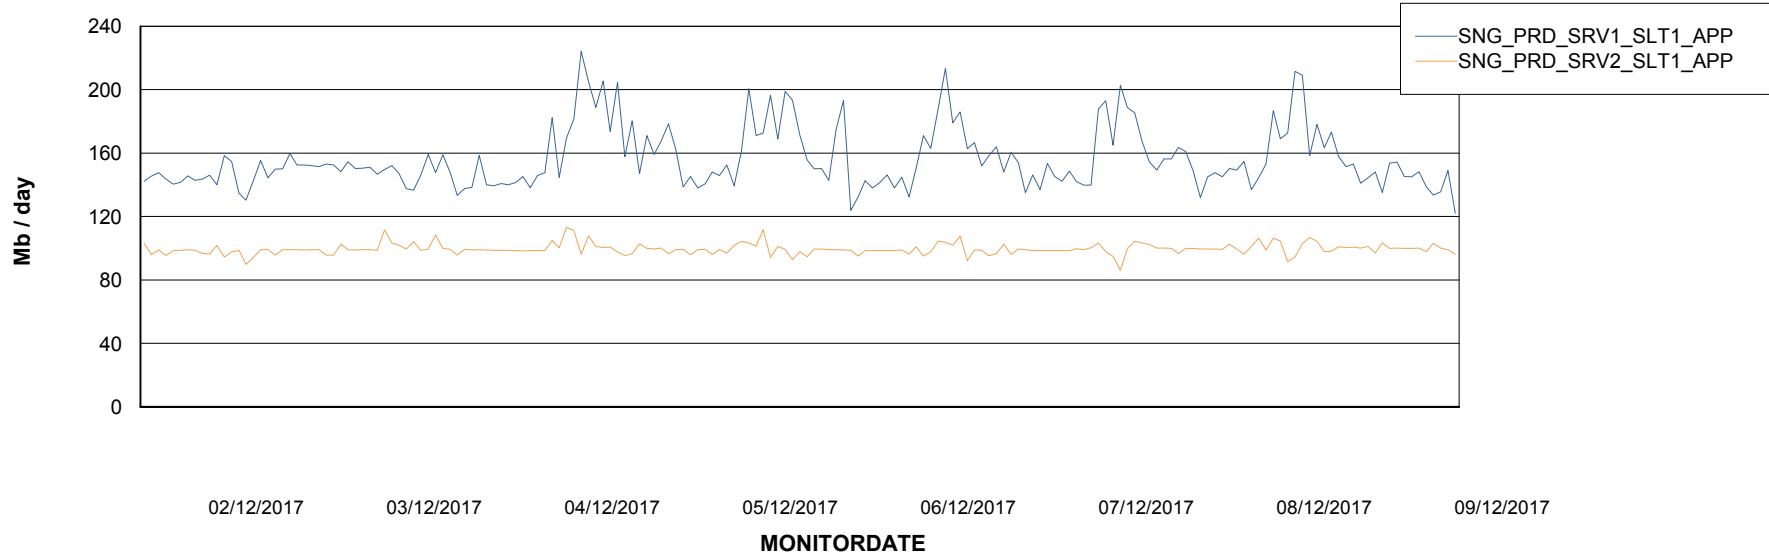

ABSSolute Application Server Services

Avg memory used per ABS Server Service