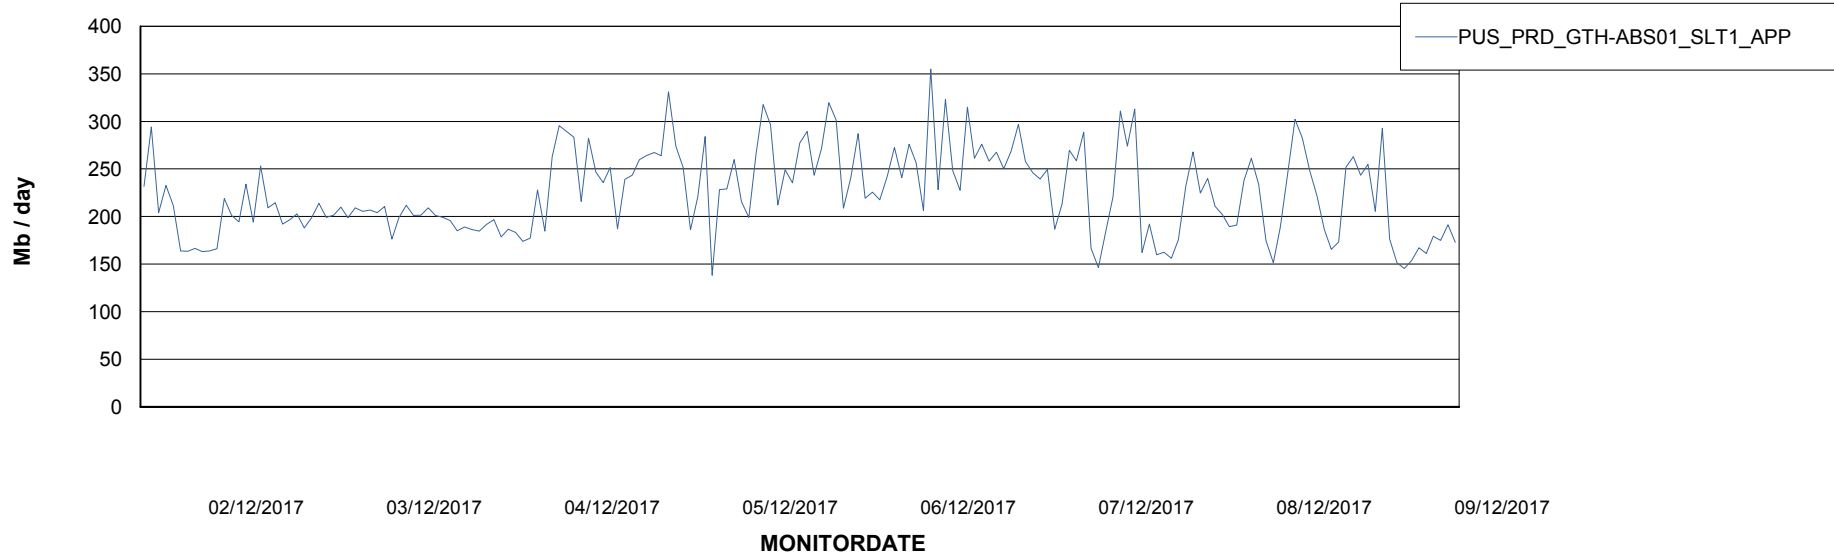

ABSSolute Application Server Services

Avg memory used per ABS Server Service