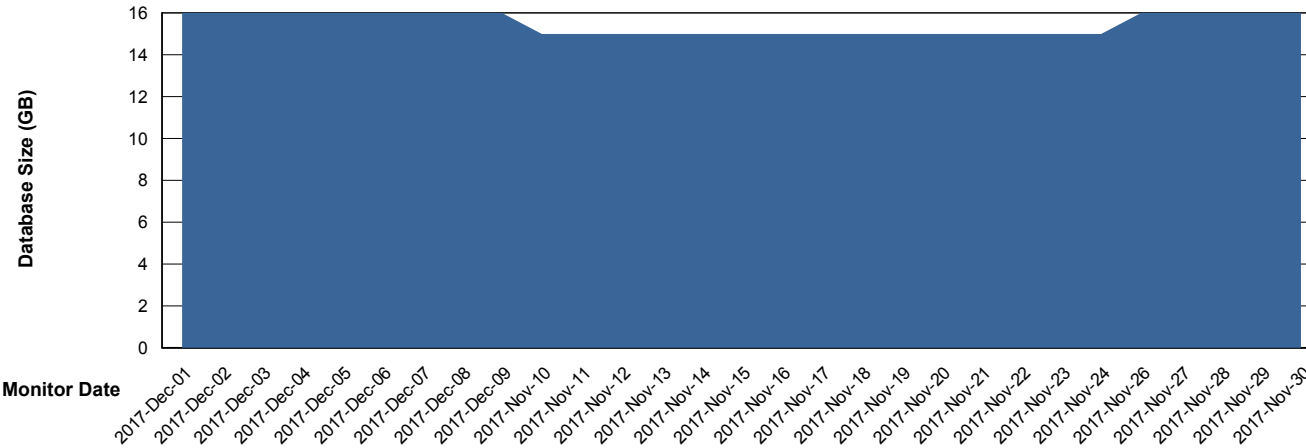

DATABASE SIZE ECLDB_Production

Database growth over last month

Database Tablespace ECLDB_Production

Date	Tablespace Name	Filesize (Gb)	Usedsize (Gb)	Percentage free
09/12/2017	ABSDATA	2	14	13
	INDX	2	0	100
08/12/2017	ABSDATA	2	14	13
	INDX	2	0	100
07/12/2017	ABSDATA	2	14	13
	INDX	2	0	100
06/12/2017	ABSDATA	2	14	13
	INDX	2	0	100
05/12/2017	ABSDATA	2	14	13
	INDX	2	0	100
04/12/2017	ABSDATA	2	14	13
	INDX	2	0	100
03/12/2017	ABSDATA	2	14	13
	INDX	2	0	100