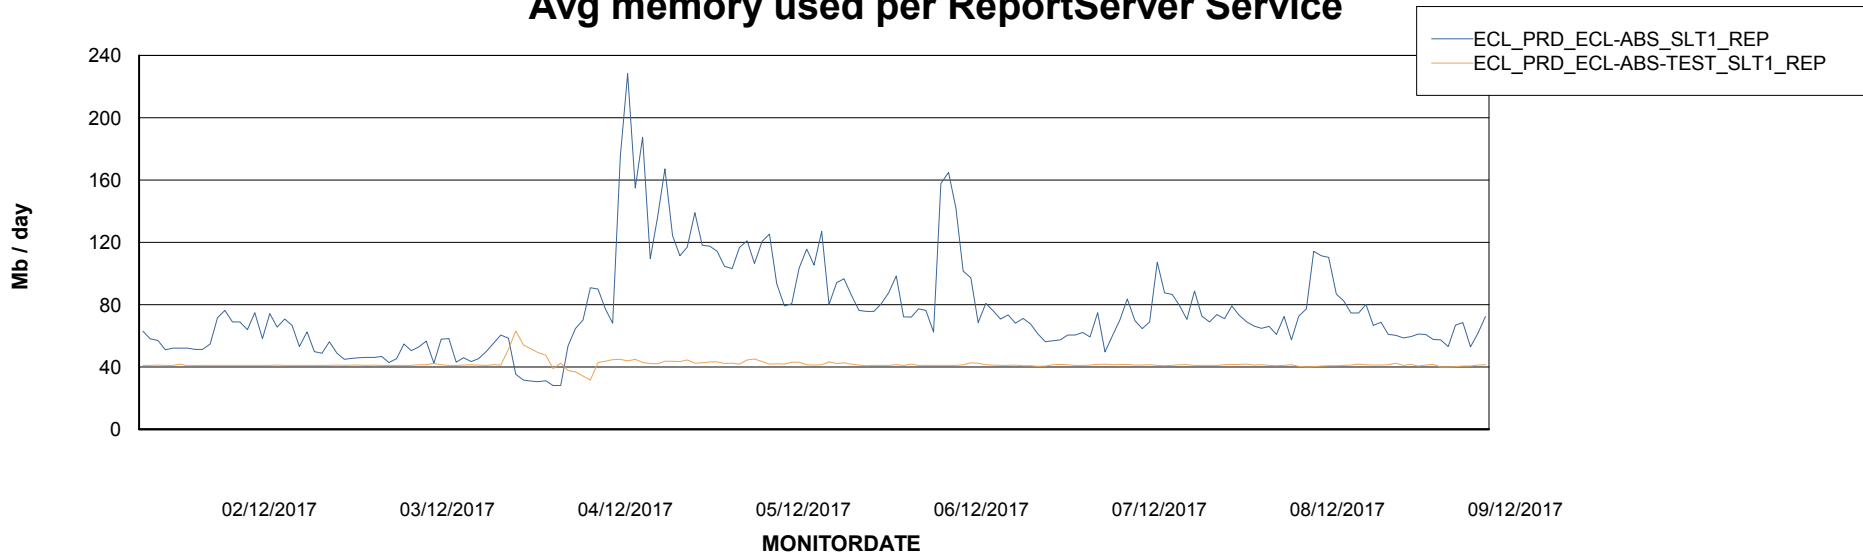

Avg users per day per ABS server

Weekly SLA Customer Report

Customer ECL Production
Database ID 77

ABSSolute Application ReportServer Services

Avg memory used per ReportServer Service

Weekly SLA Customer Report