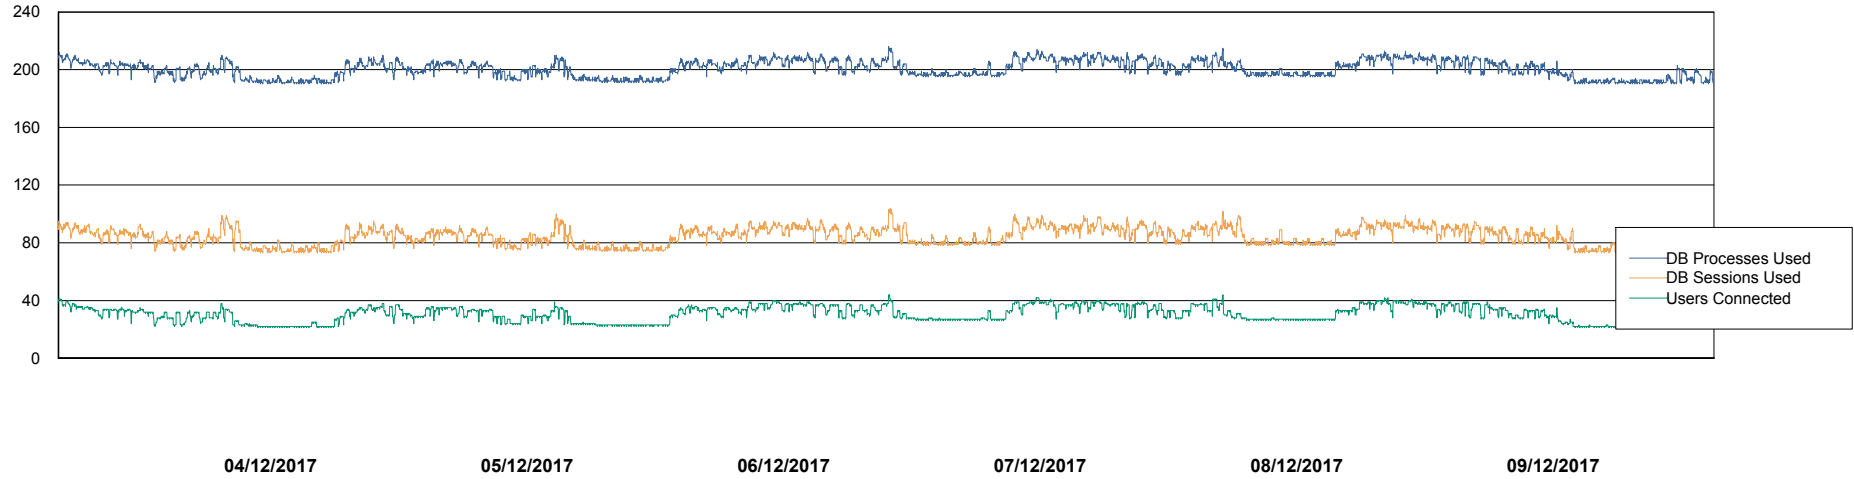

Database Performance ECLDB_Production

DB Processes Max 300
DB Sessions Max 480