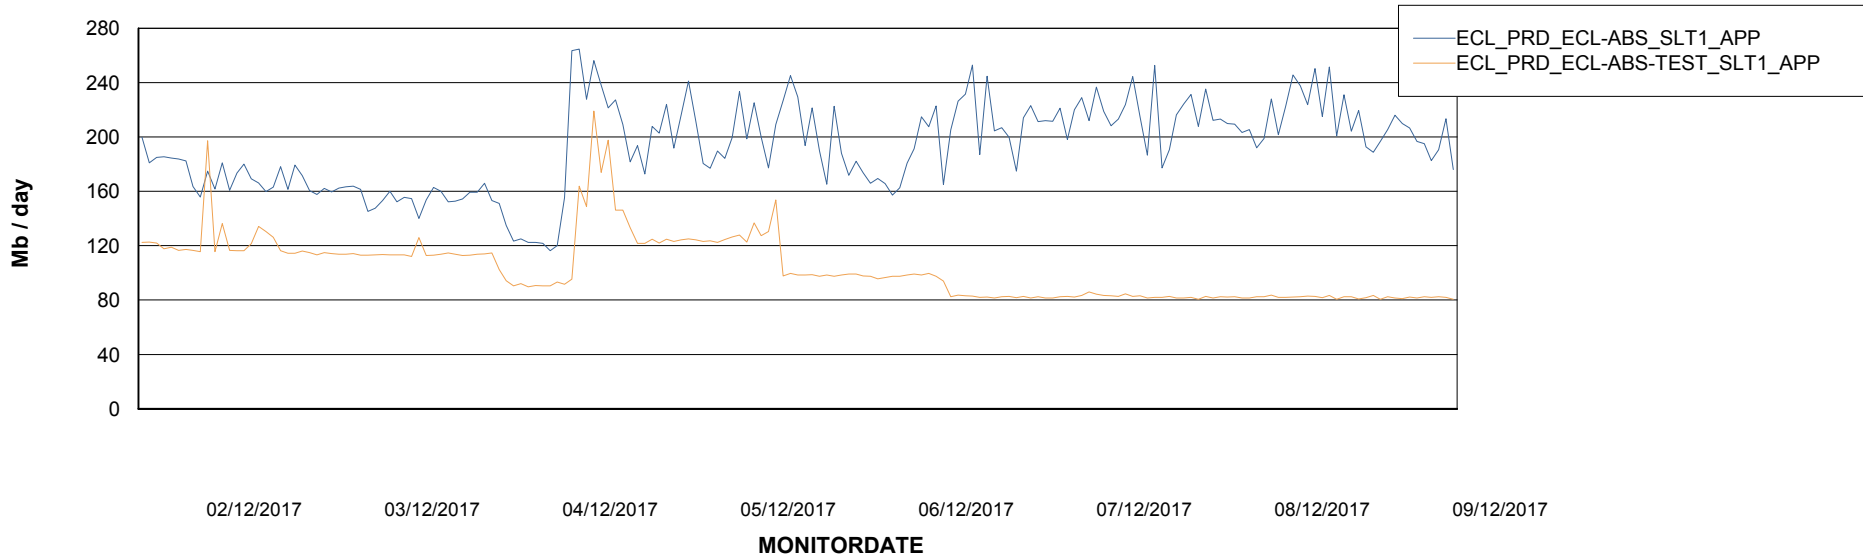

Weekly SLA Customer Report

Customer ECL Production
Database ID 77

Weekly SLA Customer Report

Customer ECL Production
Database ID 77

ABSSolute Application Server Services

Avg memory used per ABS Server Service