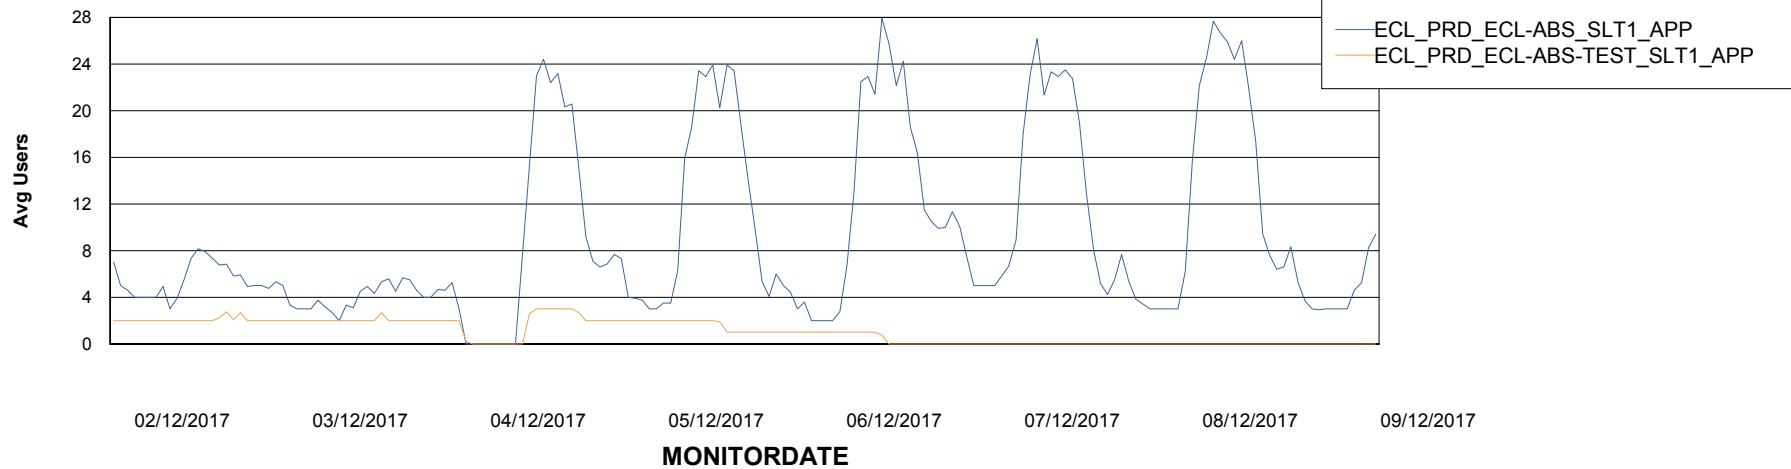

Avg users per day per ABS server