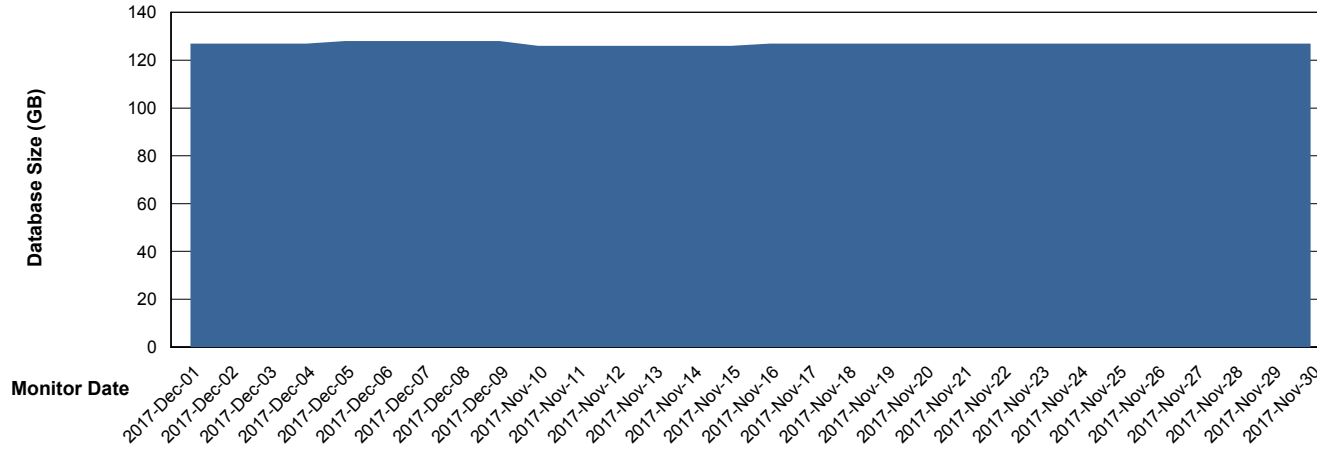

Weekly SLA Customer Report

Customer DFD Production
Database ID 39

Database Performance DFDDDBBI_Production

Weekly SLA Customer Report

Customer DFD Production
Database ID 39

DATABASE SIZE DFDDDB_Production

Database growth over last month