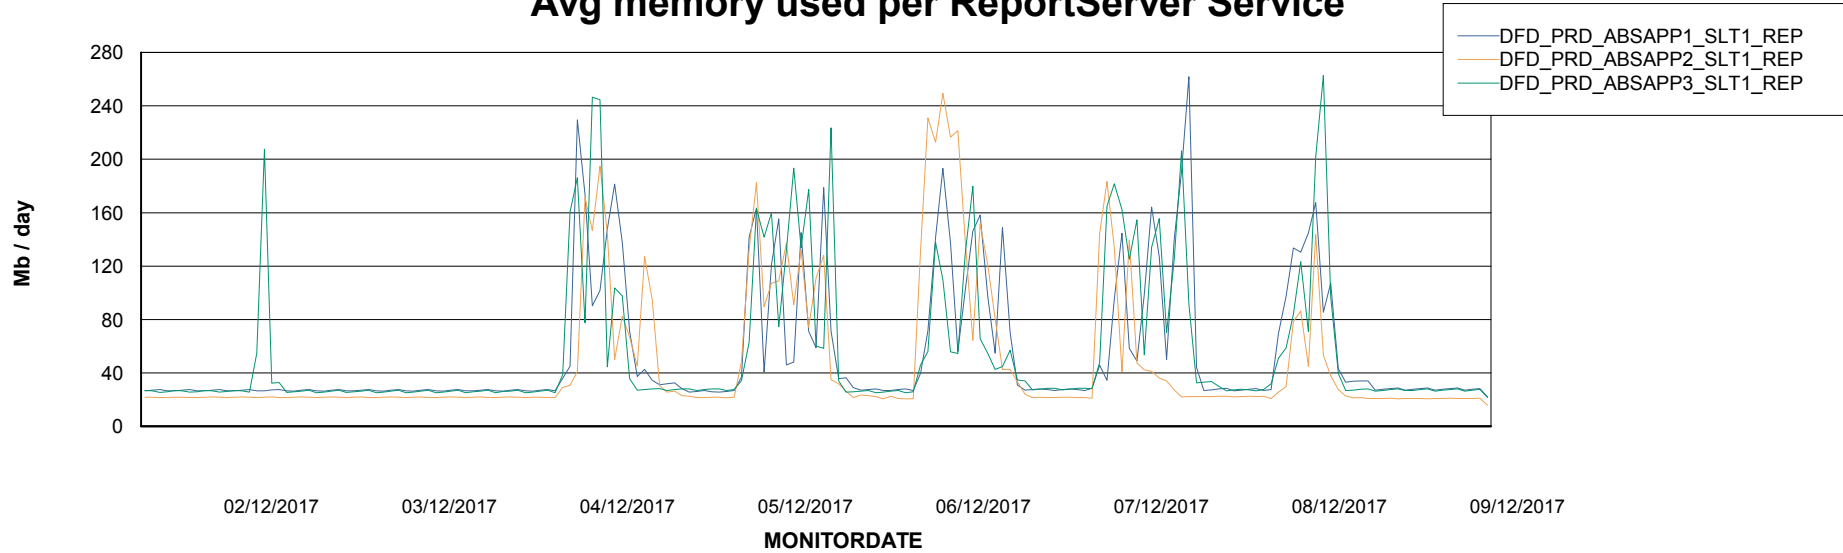

Avg memory used per ABS Server Service

Avg users per day per ABS server

Weekly SLA Customer Report

Customer DFD Production
Database ID 39

ABSSolute Application ReportServer Services

Avg memory used per ReportServer Service