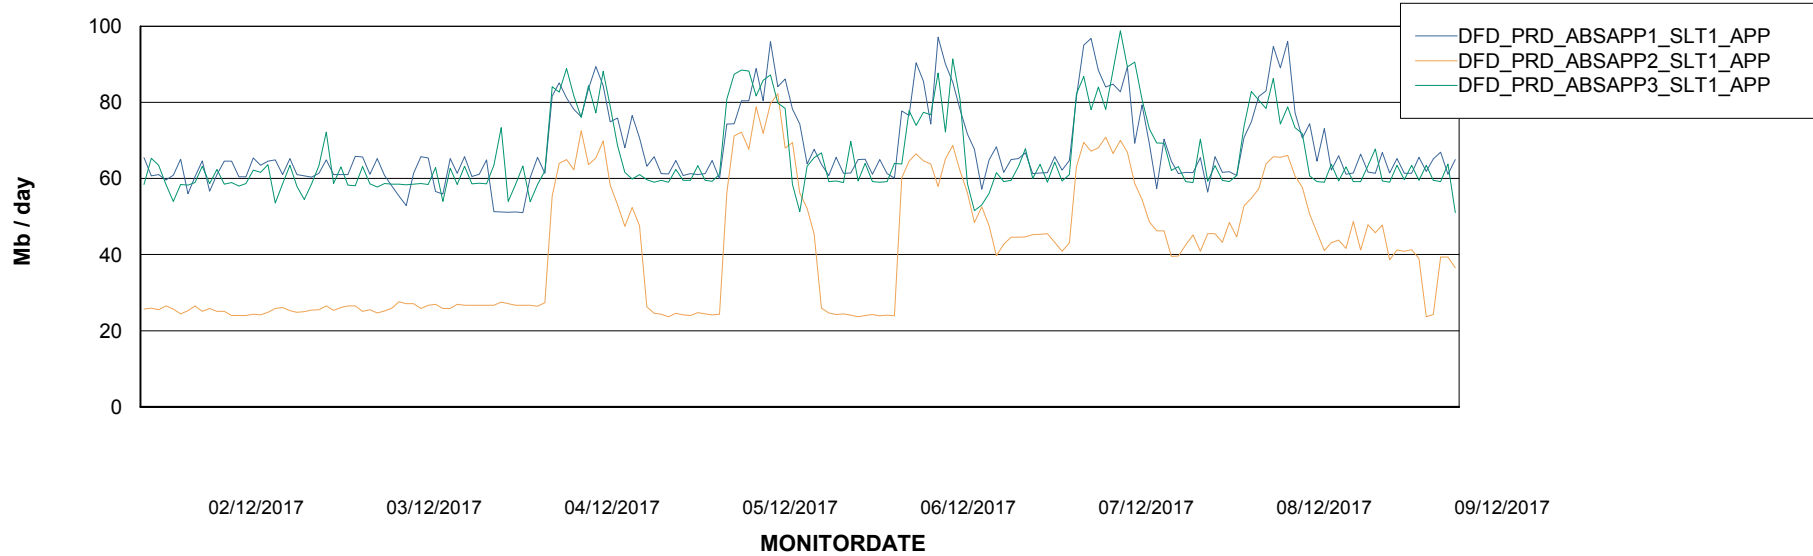

ABSSolute Application Server Services

Avg memory used per ABS Server Service