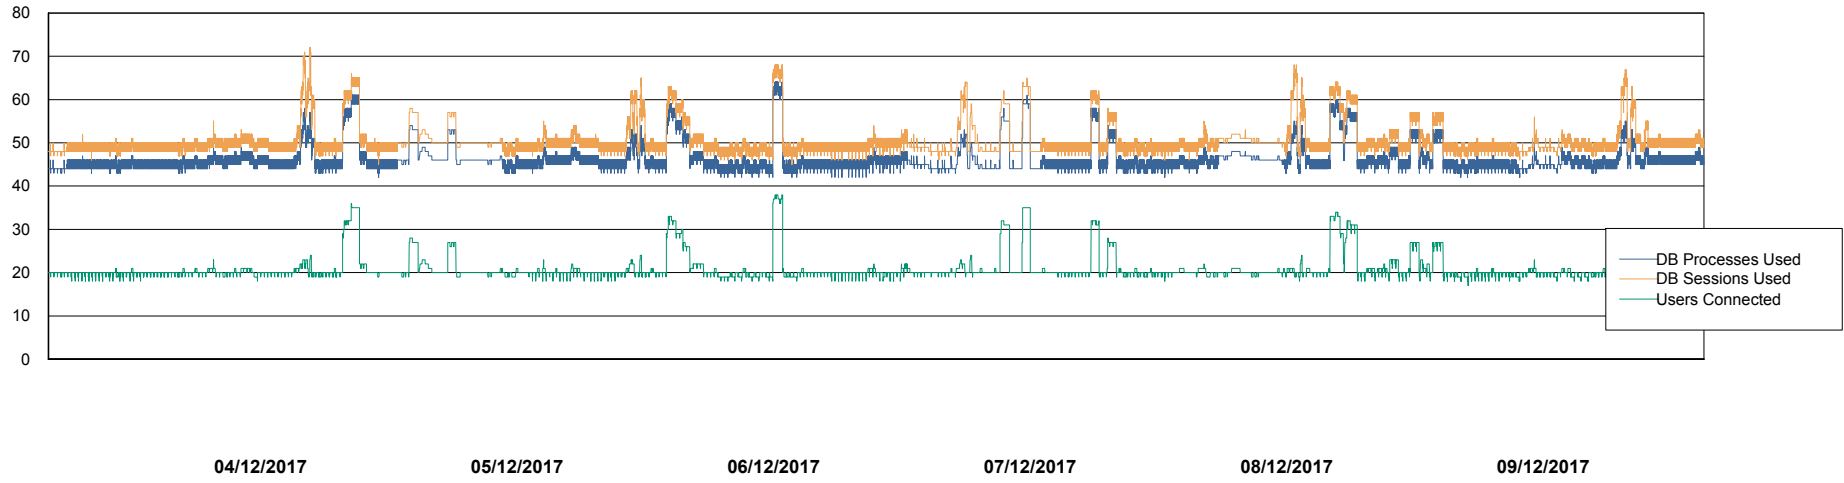

Database Performance DFDDDBBI_Production