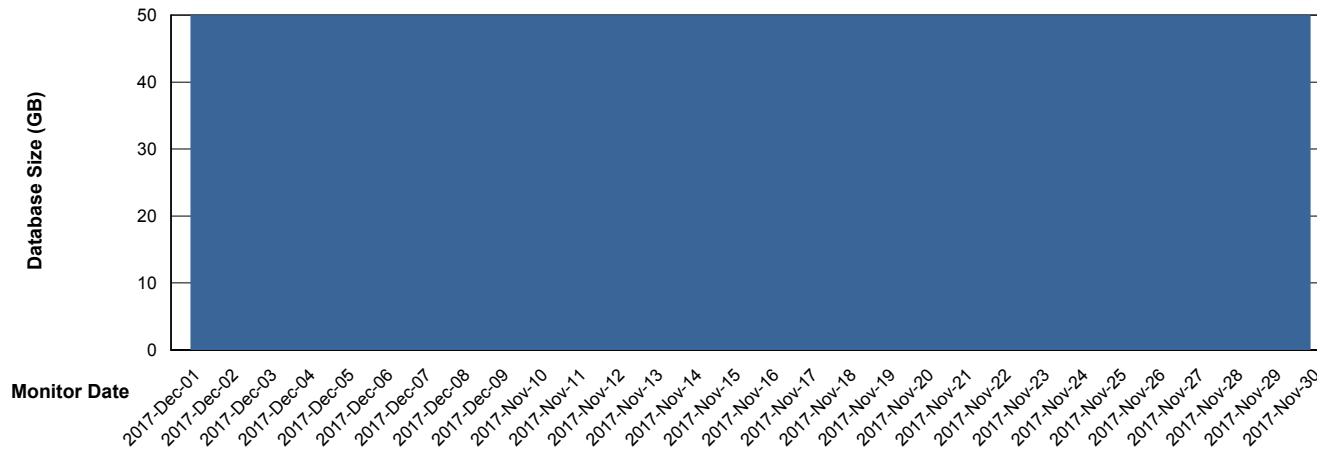

DATABASE SIZE DFDDDBI_Production

Database growth over last month