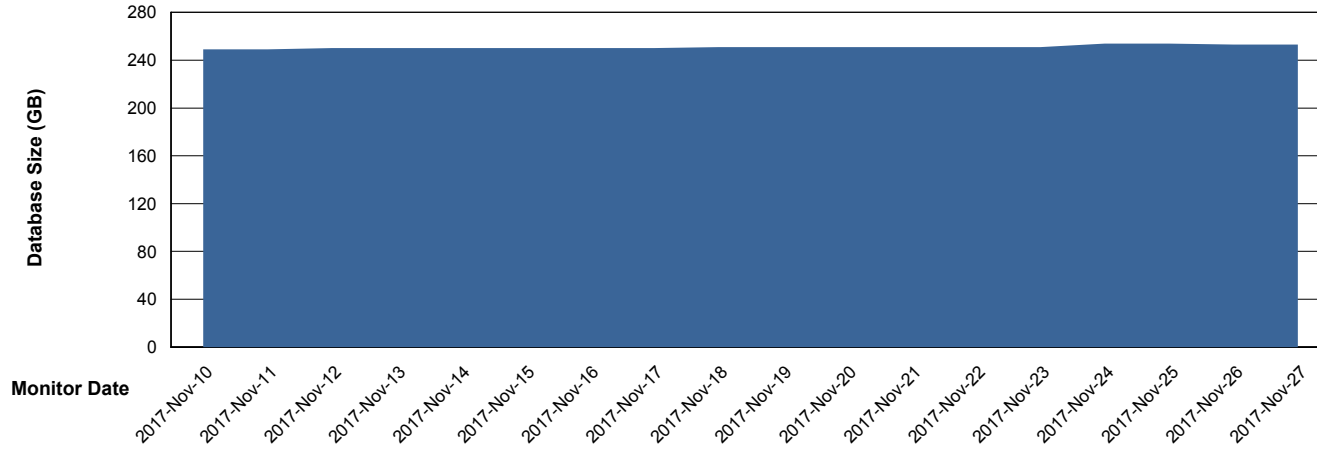

Weekly SLA Customer Report

Customer CSC_Production
Database ID 50

Harddisk Usage CSC_PRD_WEBSRV

09/12/2017	43
08/12/2017	43
07/12/2017	43
06/12/2017	43
05/12/2017	43
04/12/2017	43
03/12/2017	43

Weekly SLA Customer Report

Customer CSC_Production
Database ID 50

DATABASE SIZE CSCDB_Primary

Database growth over last month

Weekly SLA Customer Report

Customer CSC_Production
Database ID 50

Standby Database Health CSC_Production

Recovery lag for last 7 days