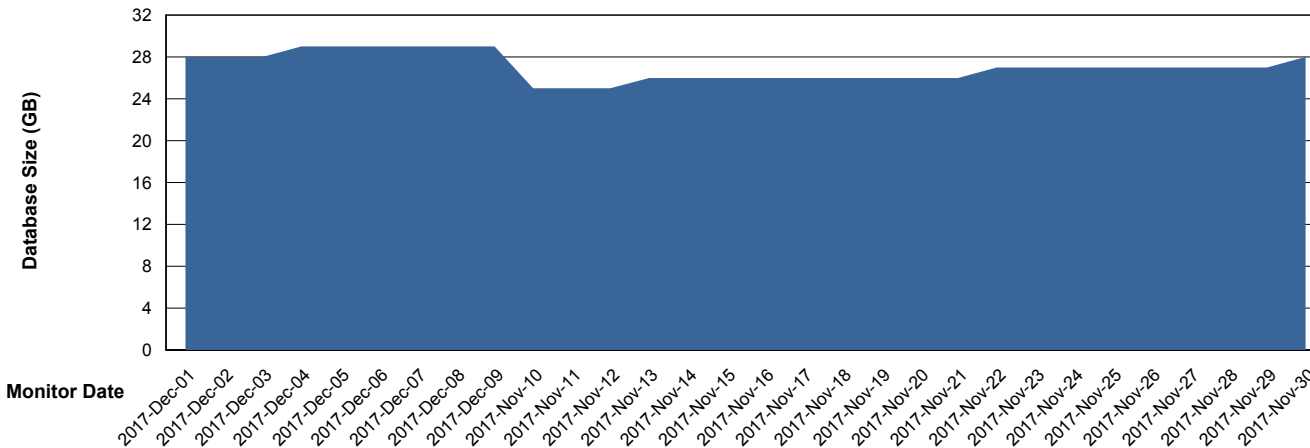

DATABASE SIZE BGGDB_Production

Database growth over last month