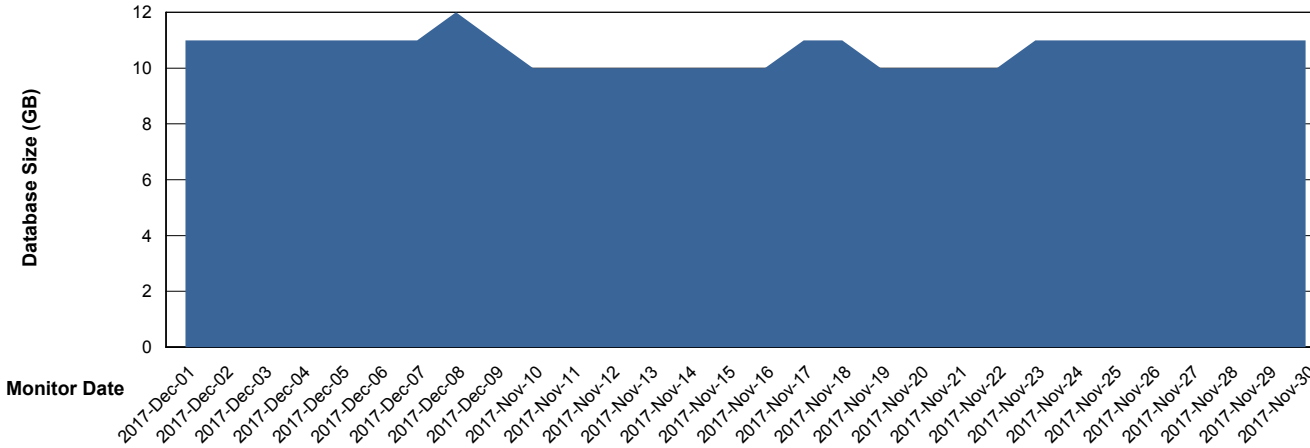

Customer BGG_Production
Database ID 58

Database Performance BGGDB_Standby

Weekly SLA Customer Report

Customer BGG_Production
Database ID 58

DATABASE SIZE BGGDB_BI

Database growth over last month

DATABASE SIZE BGGDB_Production