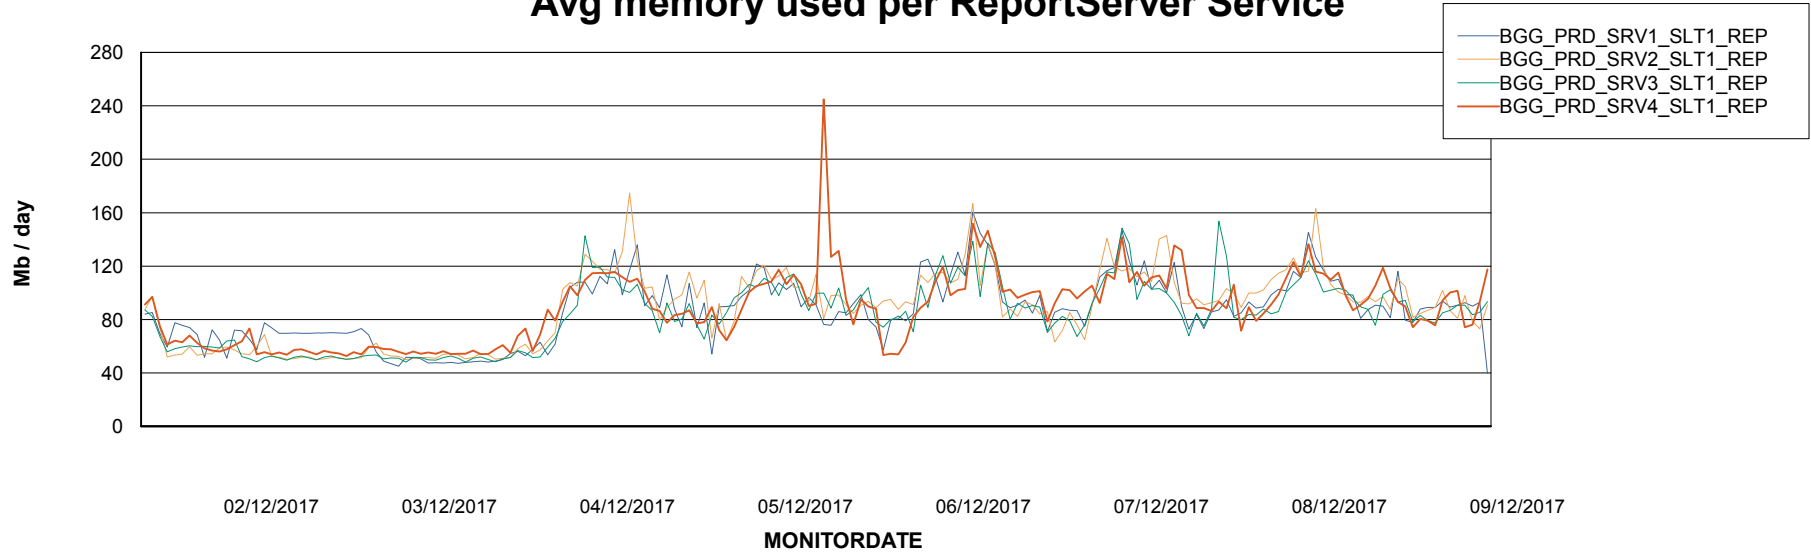

Avg memory used per ABS Server Service

Avg users per day per ABS server

Weekly SLA Customer Report

Customer BGG_Production
Database ID 58

ABSSolute Application ReportServer Services

Avg memory used per ReportServer Service