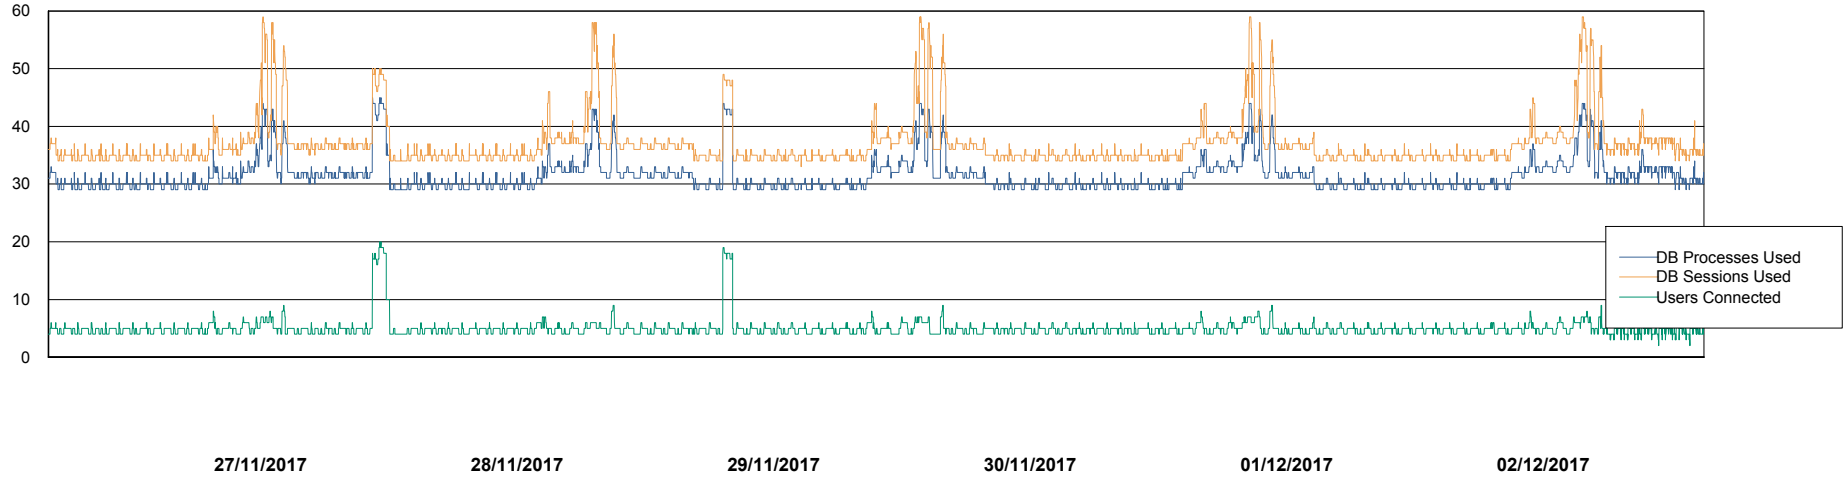

Database Performance VOSBIDB_Production

DB Processes Max 500
DB Sessions Max 772