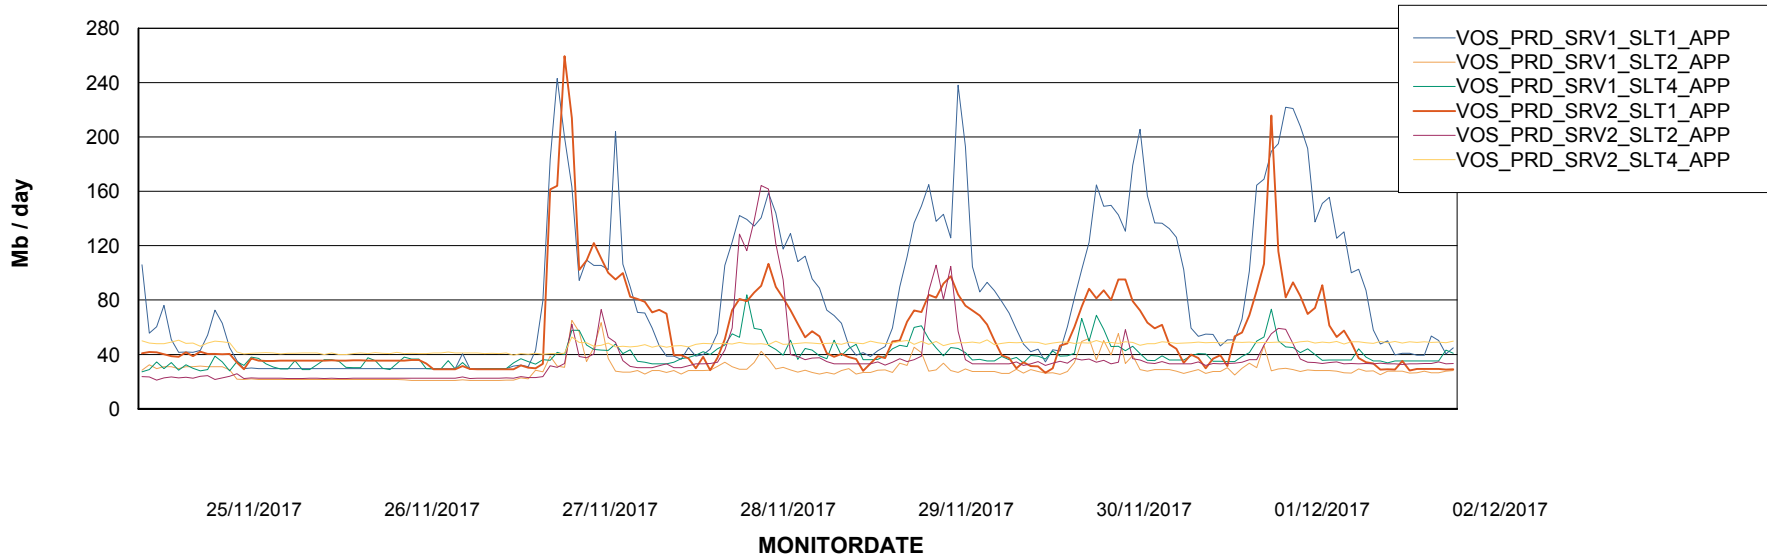

ABSSolute Application Server Services

Avg memory used per ABS Server Service