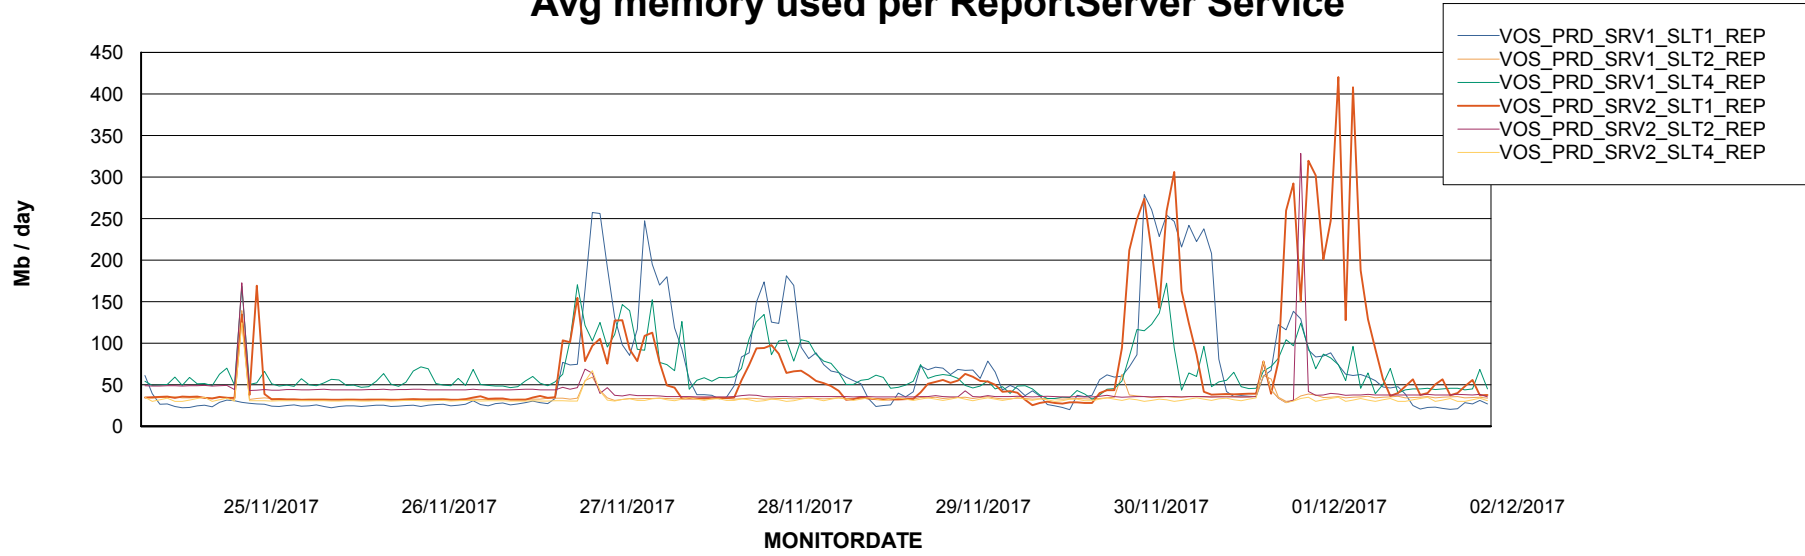

ABSSolute Application ReportServer Services

Avg memory used per ReportServer Service