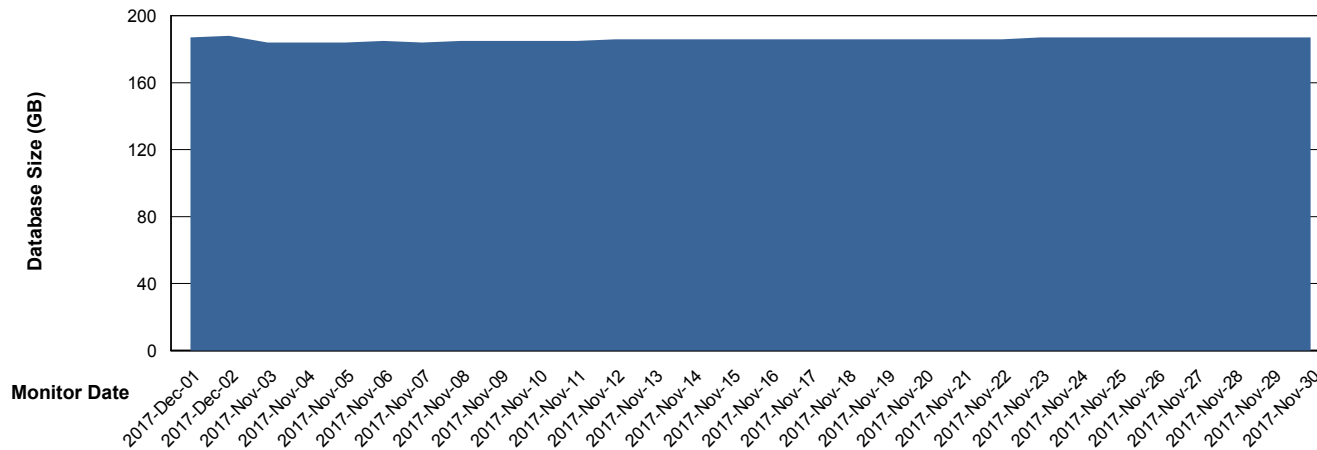

DATABASE SIZE VOSDB_Production

Database growth over last month