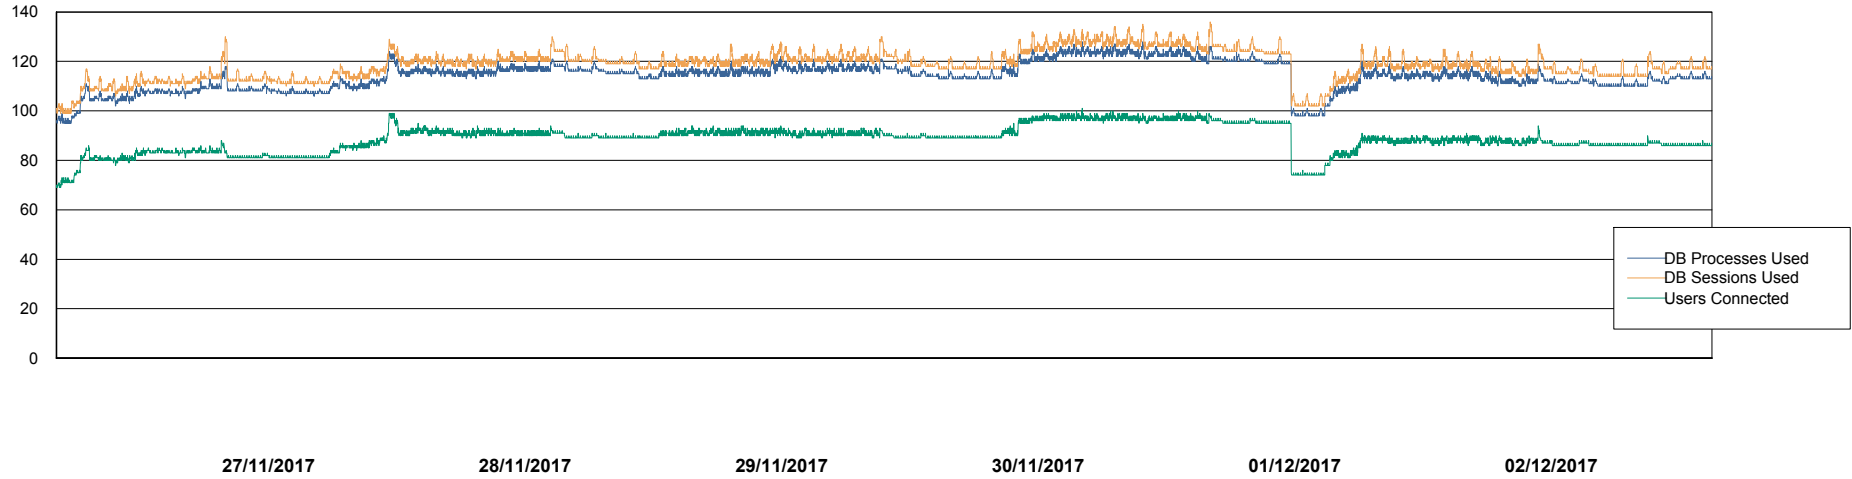

Database Performance VOSDB_Production

DB Processes Max 200
DB Sessions Max 322