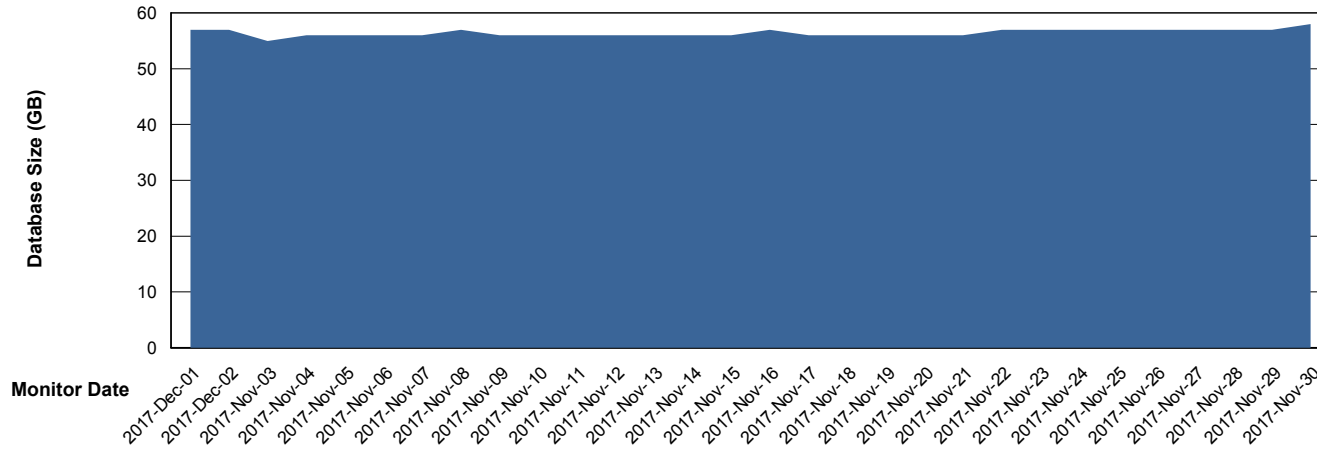

Database Performance VOSDB_Production

DB Processes Max 200
DB Sessions Max 322

Weekly SLA Customer Report

Customer VOS_Production
Database ID 68

DATABASE SIZE VOSBIDB_Production

Database growth over last month