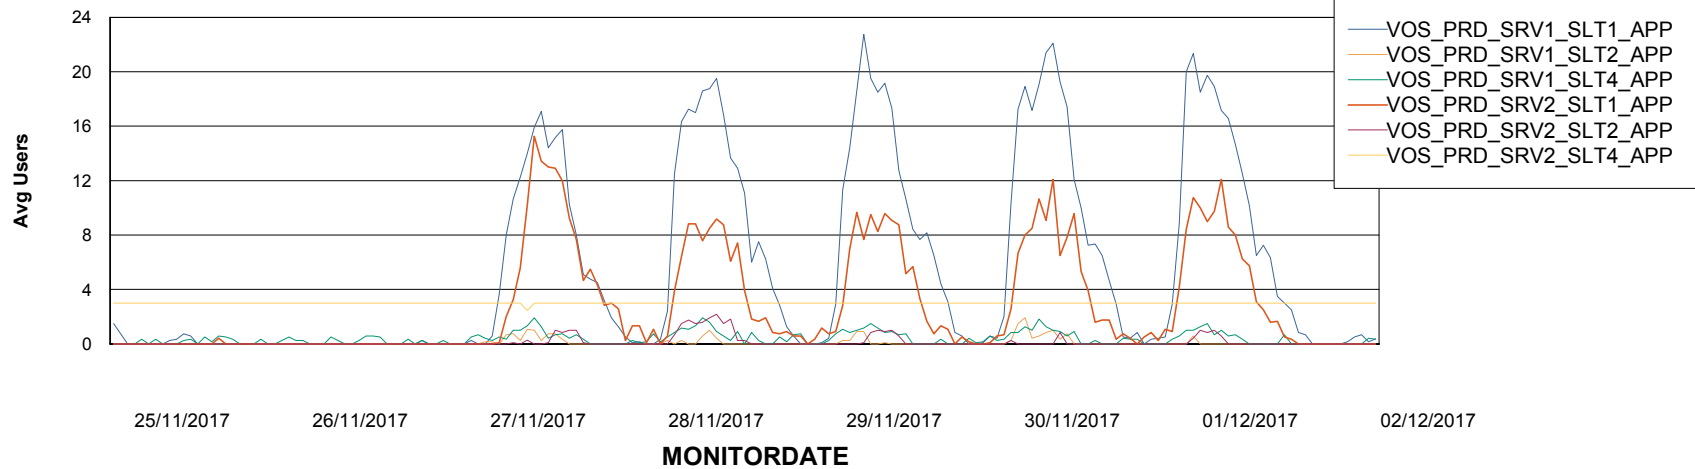

Weekly SLA Customer Report

Customer VOS_Production
Database ID 68

ABSSolute Application Server Services

Avg memory used per ABS Server Service

Avg users per day per ABS server

Weekly SLA Customer Report

Customer VOS_Production
Database ID 68