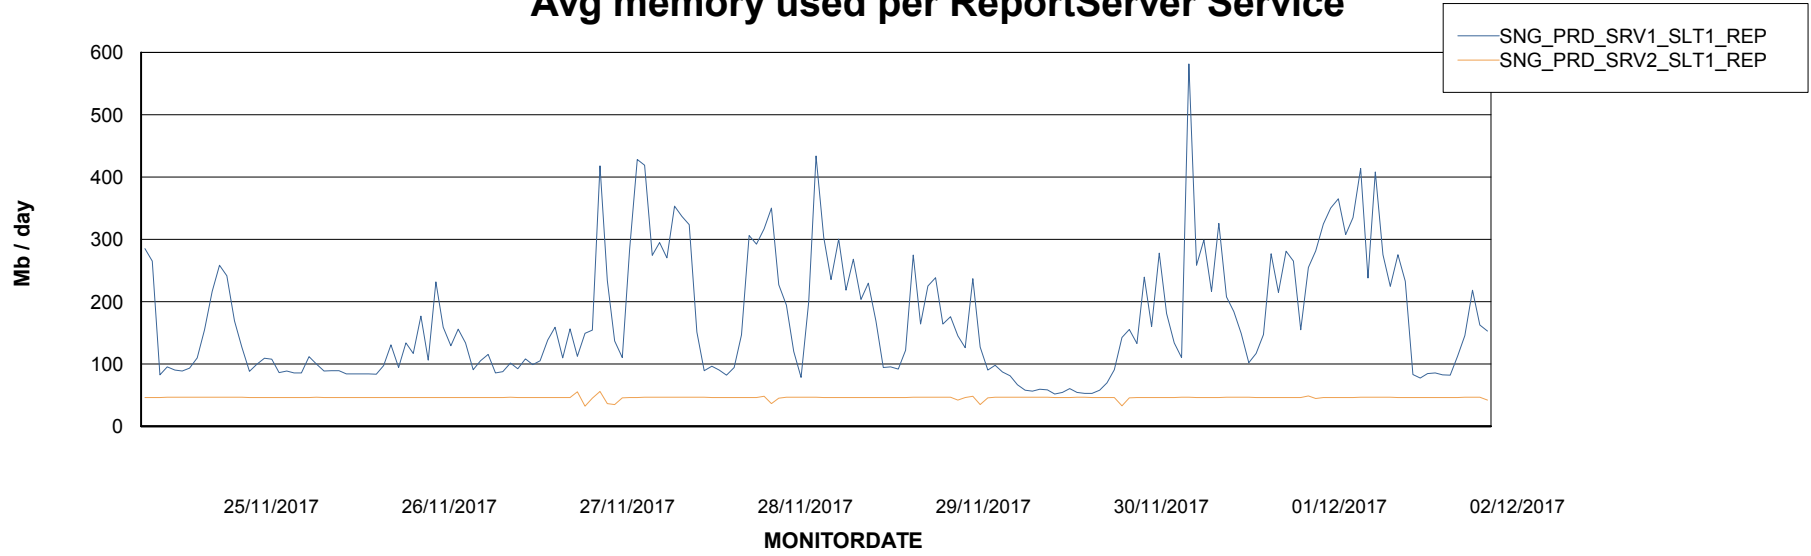

ABSSolute Application ReportServer Services

Avg memory used per ReportServer Service