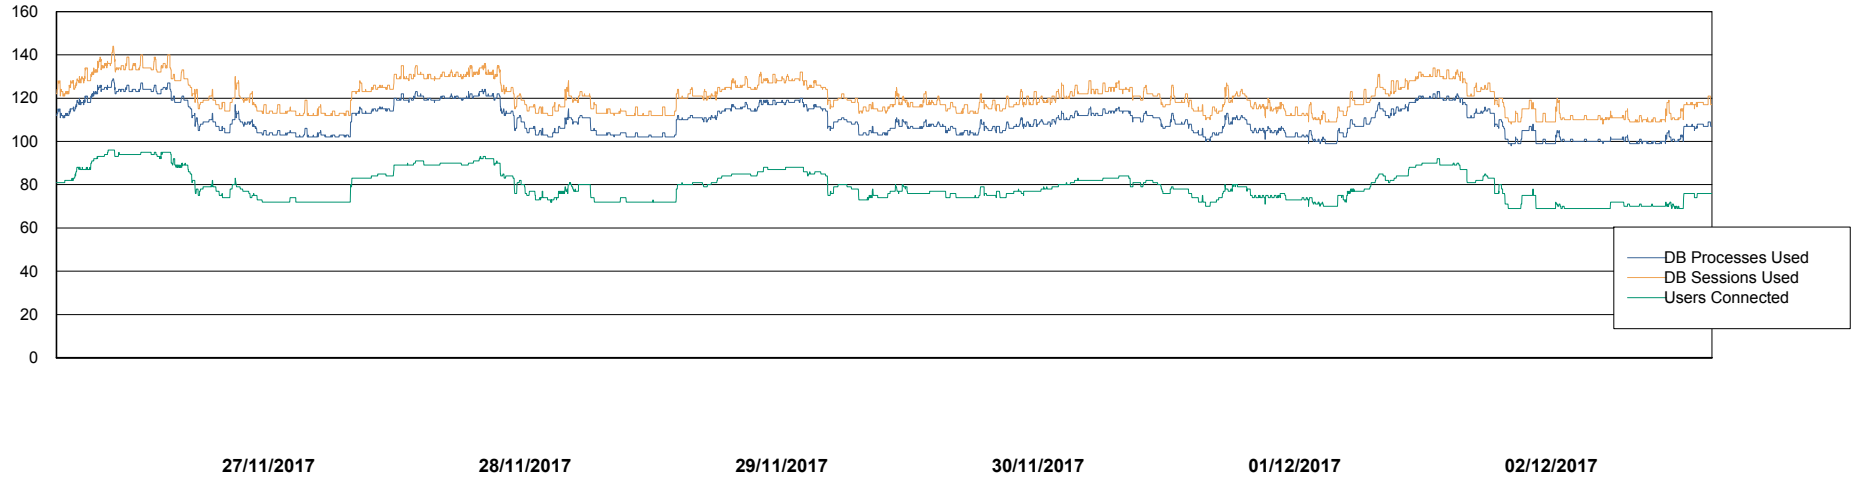

Database Performance FISDB_Production

DB Processes Max 150
DB Sessions Max 264