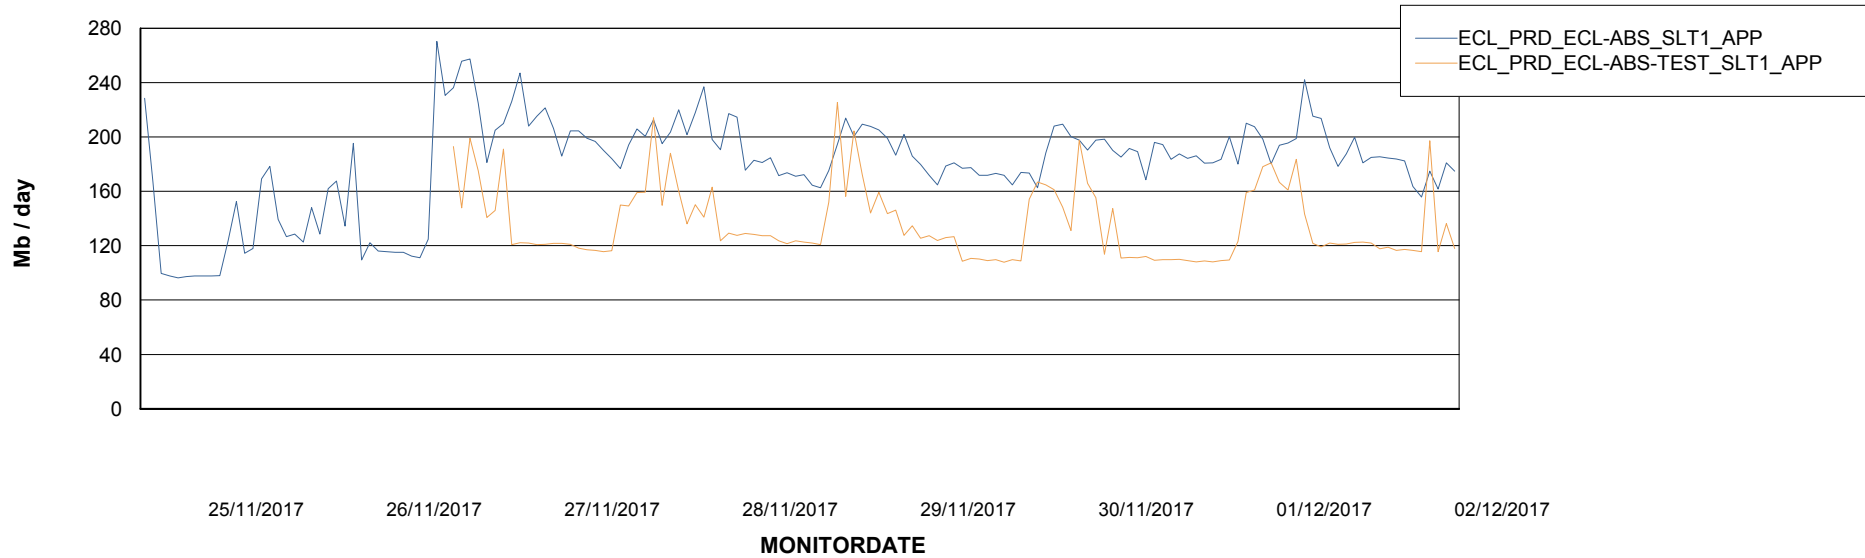

Weekly SLA Customer Report

Customer ECL Production
Database ID 77

Weekly SLA Customer Report

Customer ECL Production
Database ID 77

ABSSolute Application Server Services

Avg memory used per ABS Server Service