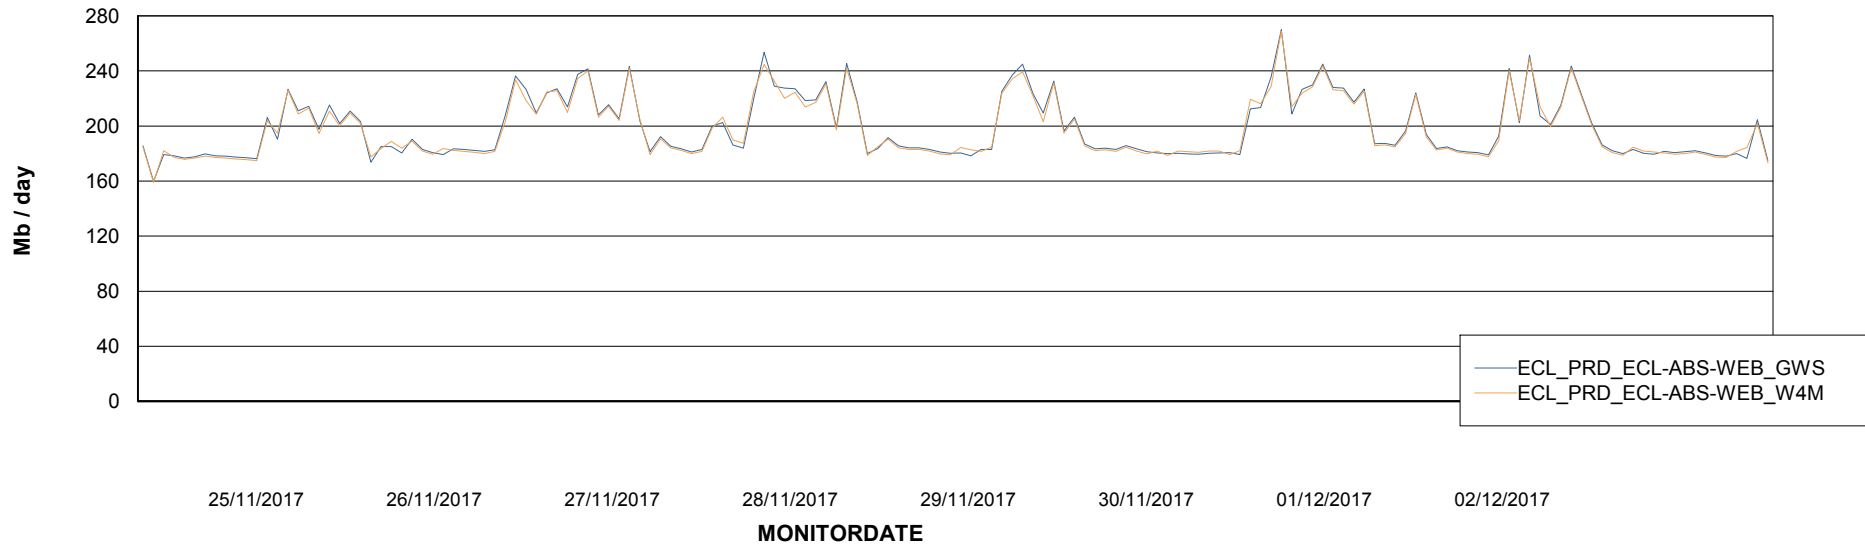

ABSSolute Web Component Services

Avg memory used per ABS Web component