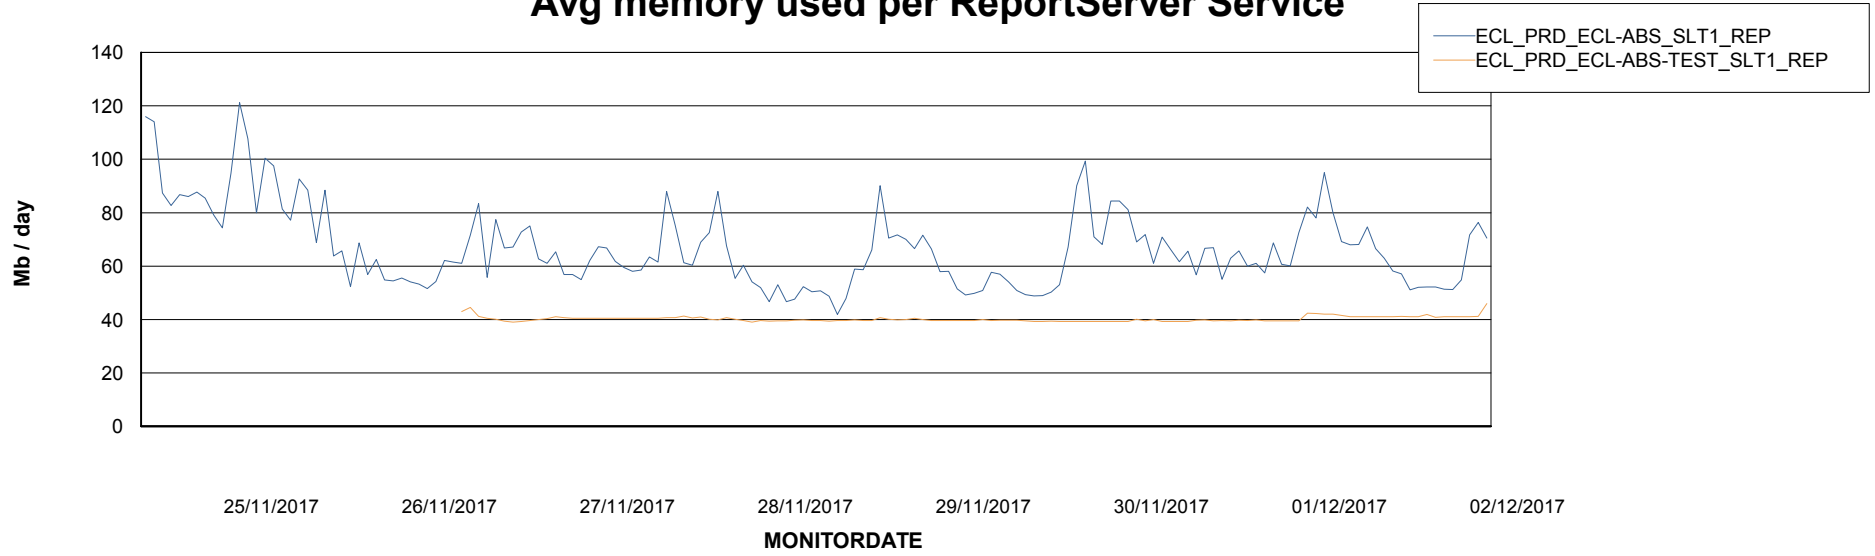

Avg users per day per ABS server

Weekly SLA Customer Report

Customer ECL Production
Database ID 77

ABSSolute Application ReportServer Services

Avg memory used per ReportServer Service

Weekly SLA Customer Report