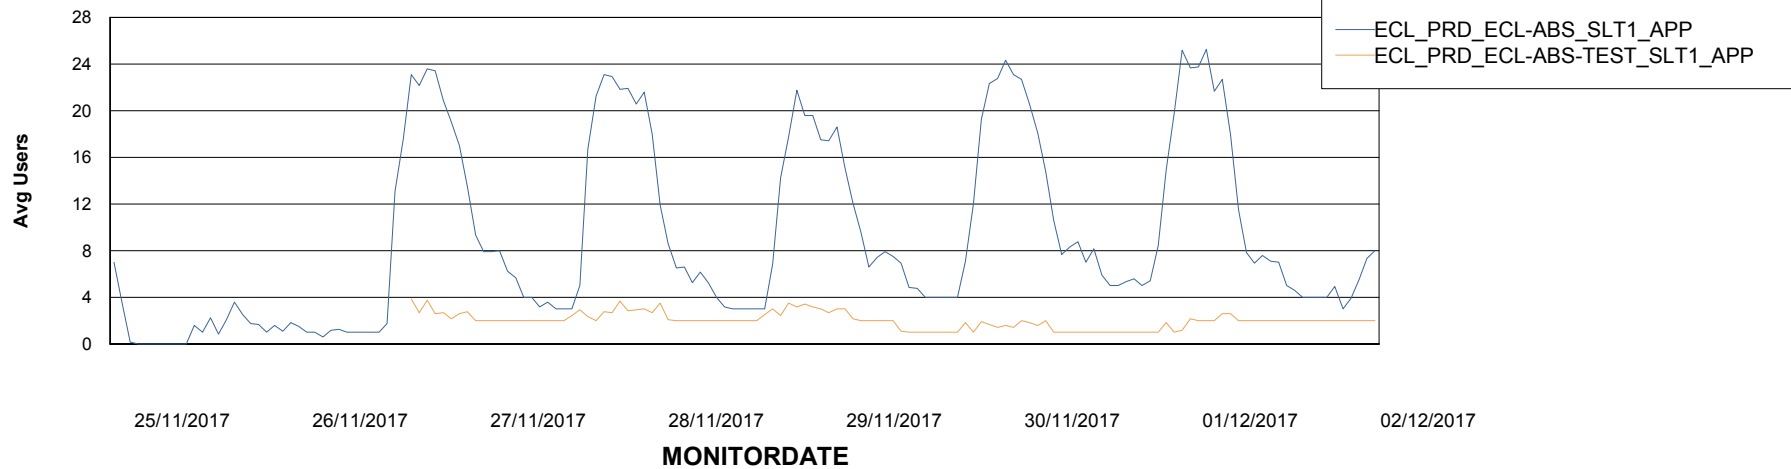

Avg users per day per ABS server