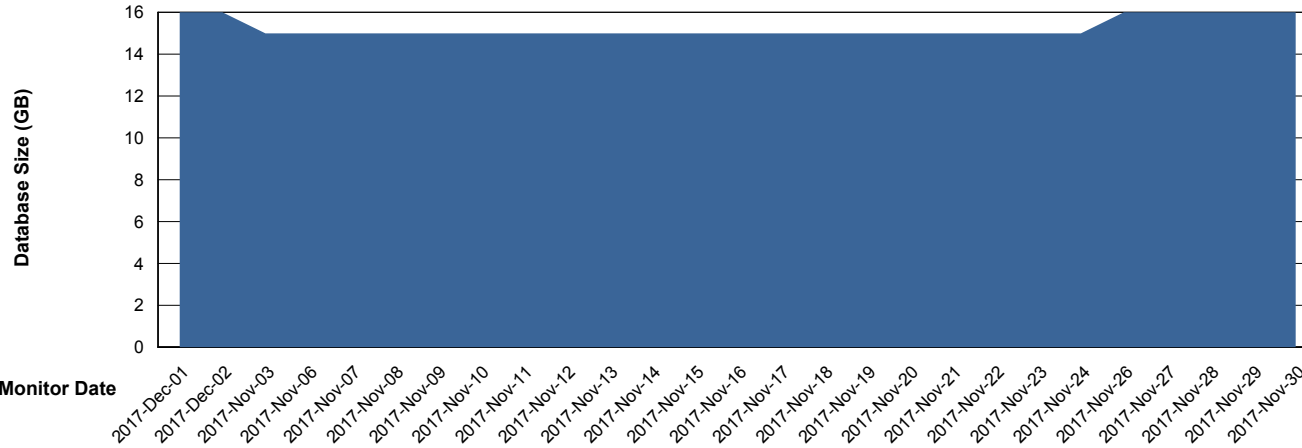

Weekly SLA Customer Report

Customer ECL Production
Database ID 77

Database Performance ECLDB_Production

Weekly SLA Customer Report

Customer ECL Production
 Database ID 77

DATABASE SIZE ECLDB_Production

Database growth over last month

Database Tablespace ECLDB_Production

Date	Tablespace Name	Filesize (Gb)	Usedsize (Gb)	Percentage free
02/12/2017	ABSDATA	2	14	13
	INDX	2	0	100
01/12/2017	ABSDATA	2	14	13
	INDX	2	0	100
30/11/2017	ABSDATA	2	14	13
	INDX	2	0	100
29/11/2017	ABSDATA	2	13	19
	INDX	2	0	100
28/11/2017	ABSDATA	2	13	19
	INDX	2	0	100
27/11/2017	ABSDATA	2	13	19
	INDX	2	0	100
26/11/2017	ABSDATA	2	13	19
	INDX	2	0	100