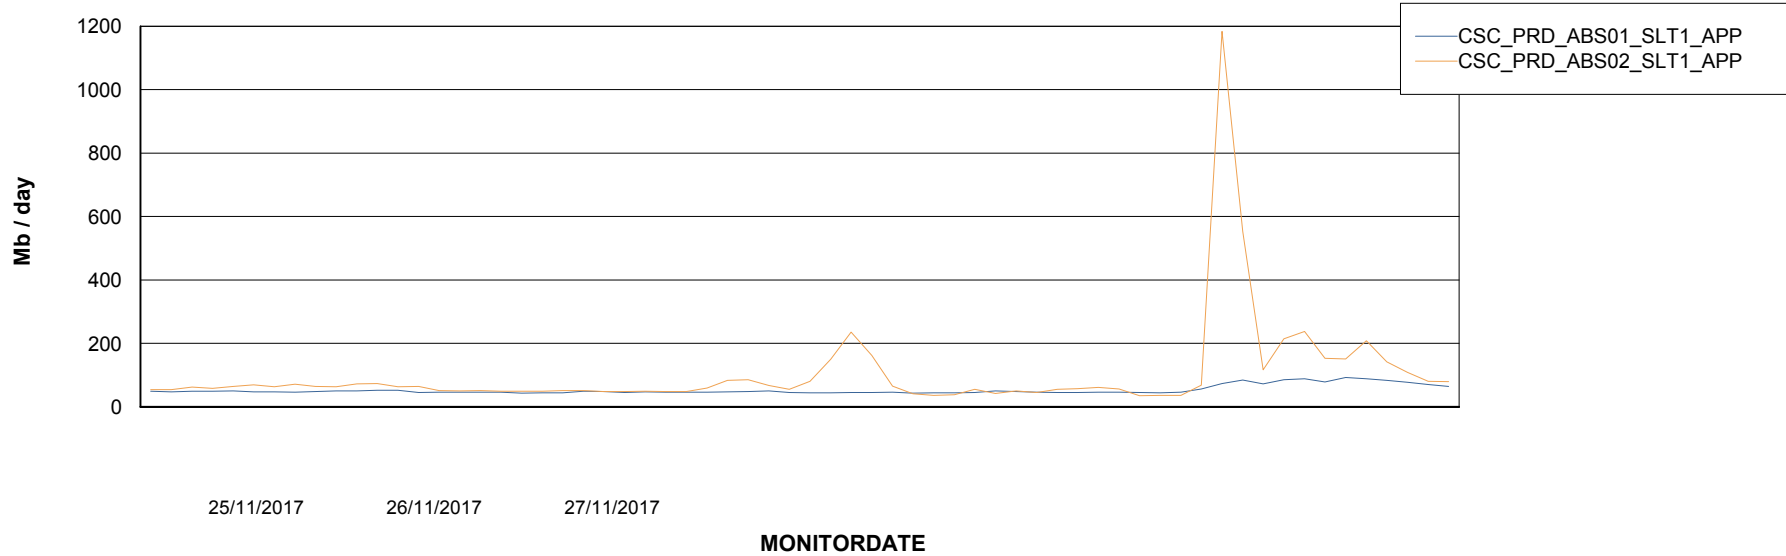

ABSSolute Application Server Services

Avg memory used per ABS Server Service