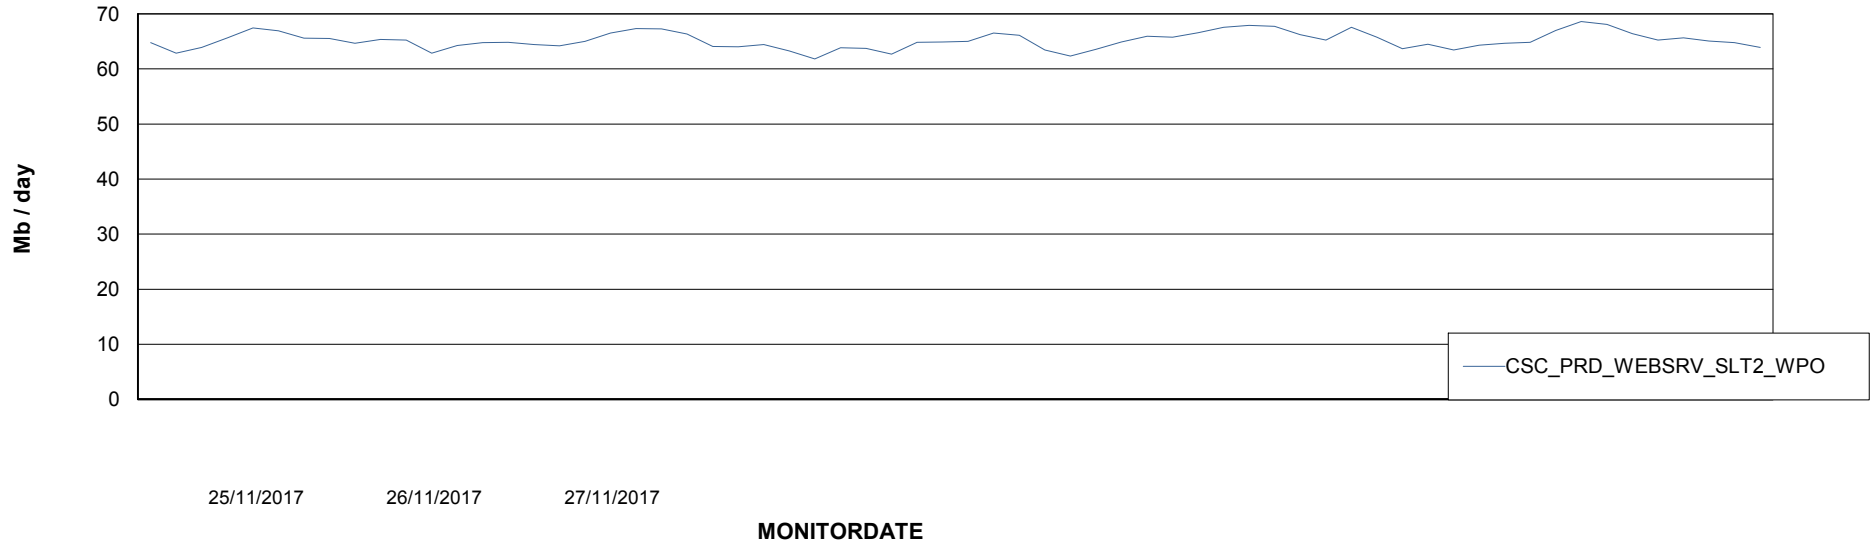

ABSSolute Web Component Services

Avg memory used per ABS Web component