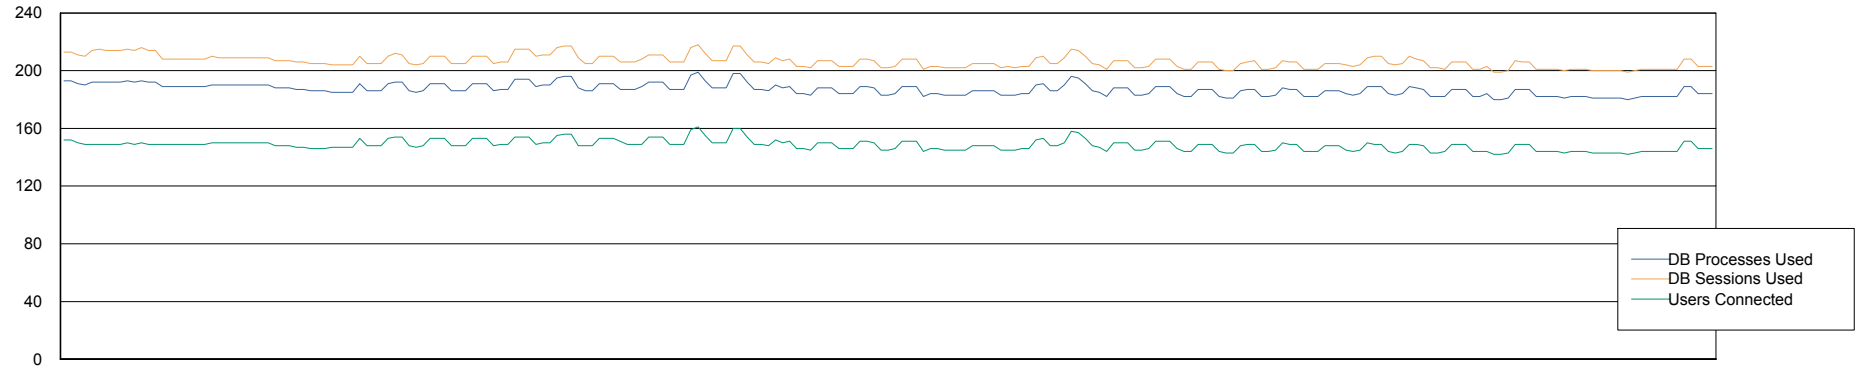

Database Performance CSCDB_Primary