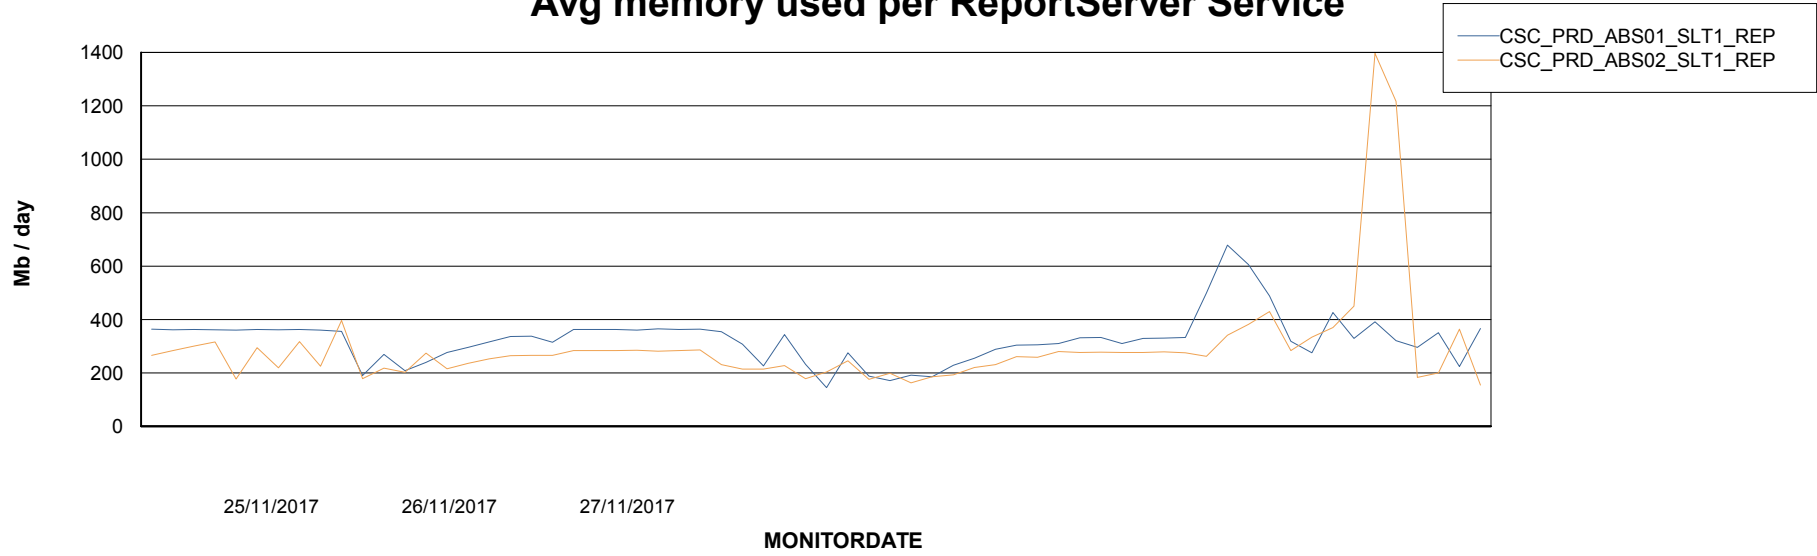

Avg memory used per ABS Server Service

Avg users per day per ABS server

Weekly SLA Customer Report

Customer CSC_Production
Database ID 50

ABSSolute Application ReportServer Services

Avg memory used per ReportServer Service