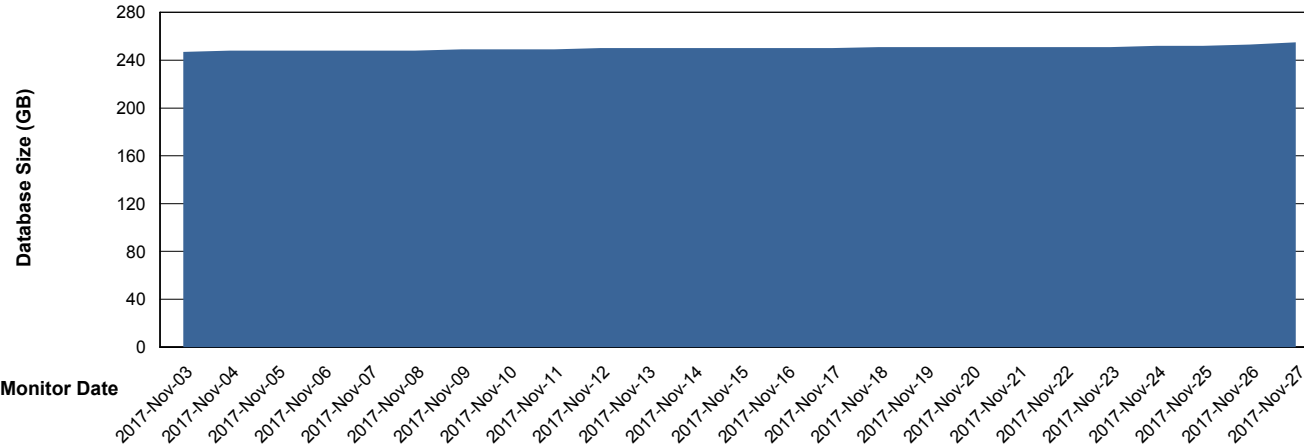

27/11/2017

27/11/2017

Weekly SLA Customer Report

Customer CSC_Production
 Database ID 50

DATABASE SIZE CSCDB_Primary

Database growth over last month

Database Tablespace CSCDB_Primary

Date	Tablespace Name	Filesize (Gb)	Usedsize (Gb)	Percentage free
27/11/2017	ABSDATA	2	117	16
	INDX	2	134	14
26/11/2017	ABSDATA	2	117	16
	INDX	2	134	14