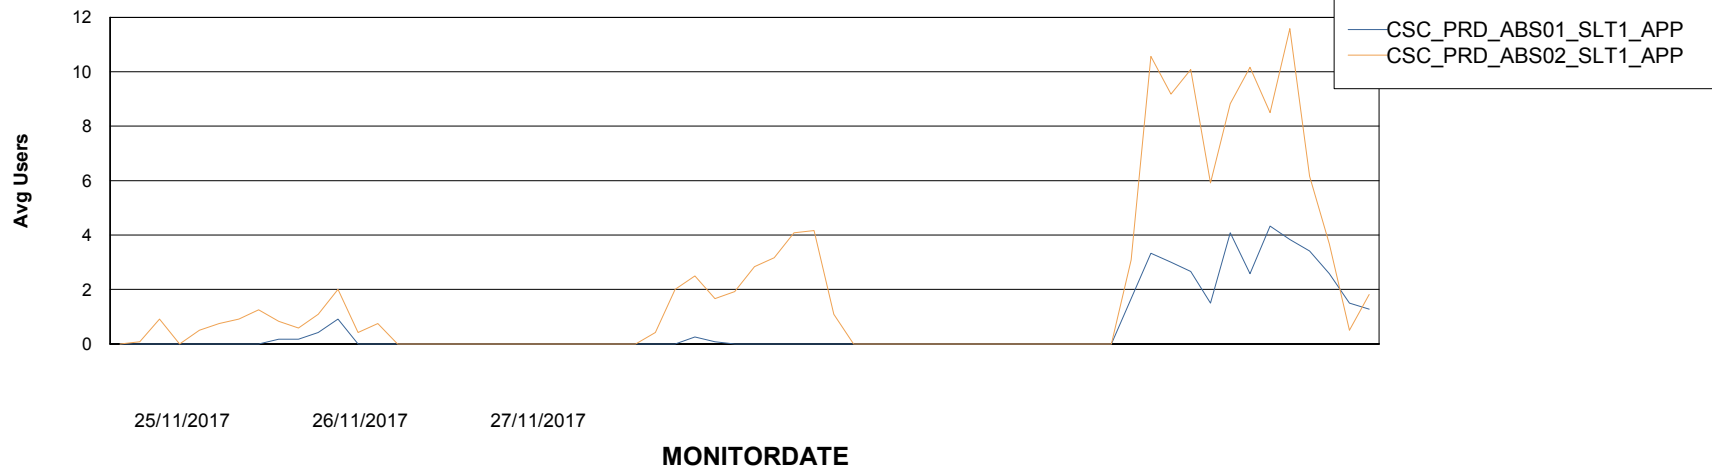

Avg users per day per ABS server