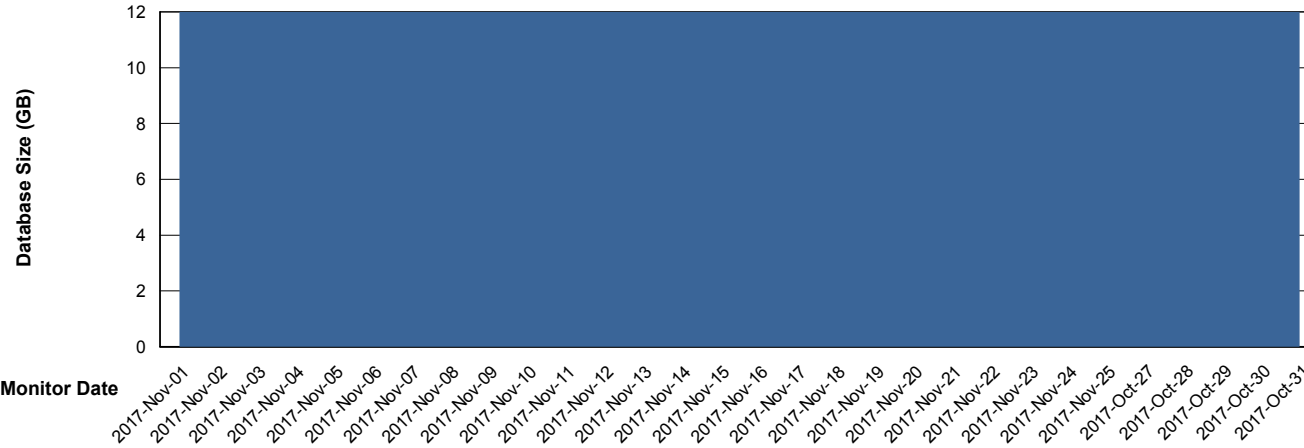

Database growth over last month

Database Tablespace WBLDB_Production

Date	Tablespace Name	Filesize (Gb)	Usedsize (Gb)	Percentage free
25/11/2017	ABSDATA	2	5	17
	INDX	2	5	38
24/11/2017	ABSDATA	2	5	17
	INDX	2	5	38
23/11/2017	ABSDATA	2	5	17
	INDX	2	5	38
22/11/2017	ABSDATA	2	5	17
	INDX	2	5	38
21/11/2017	ABSDATA	2	5	17
	INDX	2	5	38
20/11/2017	ABSDATA	2	5	17
	INDX	2	5	38
19/11/2017	ABSDATA	2	5	17
	INDX	2	5	38