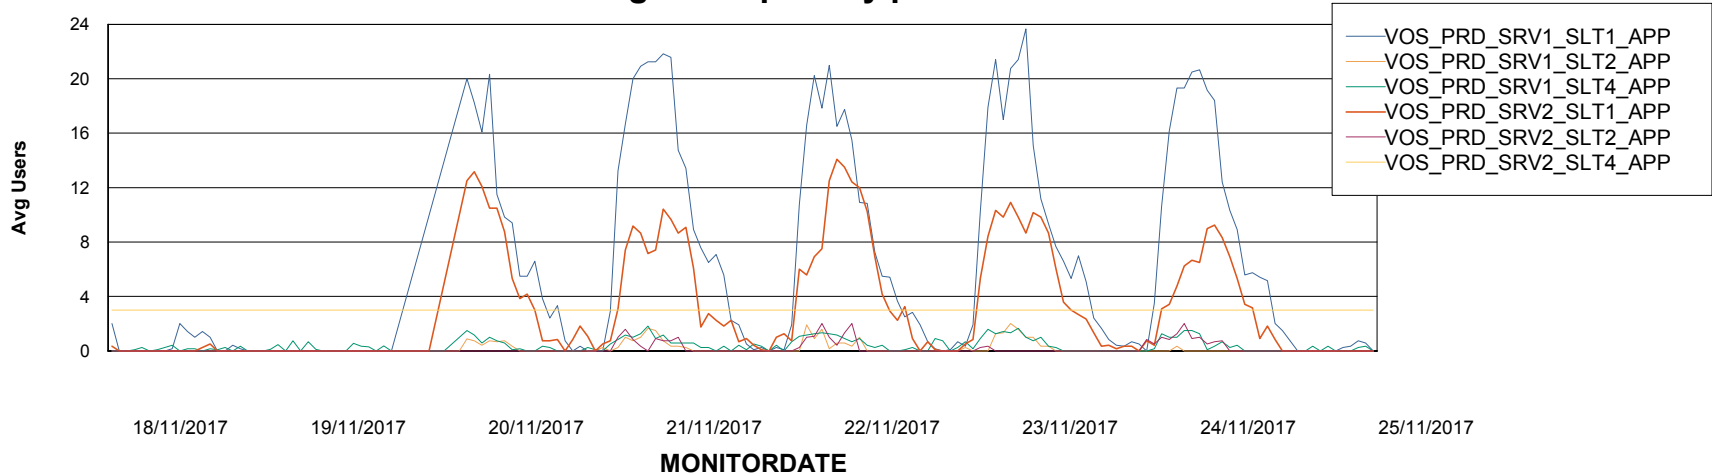

Weekly SLA Customer Report

Customer VOS_Production
Database ID 68

ABSSolute Application Server Services

Avg memory used per ABS Server Service

Avg users per day per ABS server

Weekly SLA Customer Report

Customer VOS_Production
Database ID 68