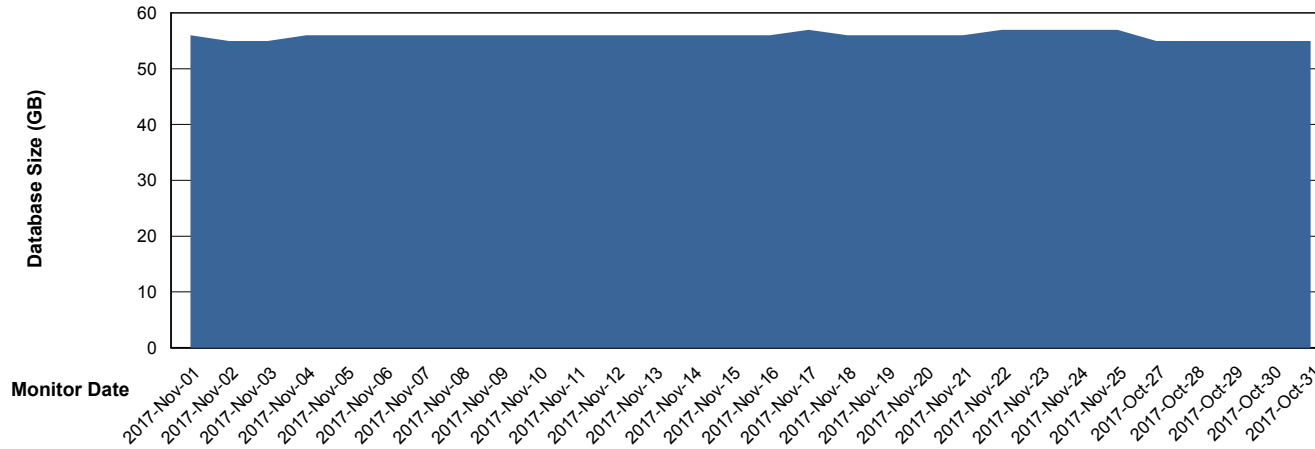

Database Performance VOSDB_Production

DB Processes Max 200
DB Sessions Max 322

Weekly SLA Customer Report

Customer VOS_Production
Database ID 68

DATABASE SIZE VOSBIDB_Production

Database growth over last month