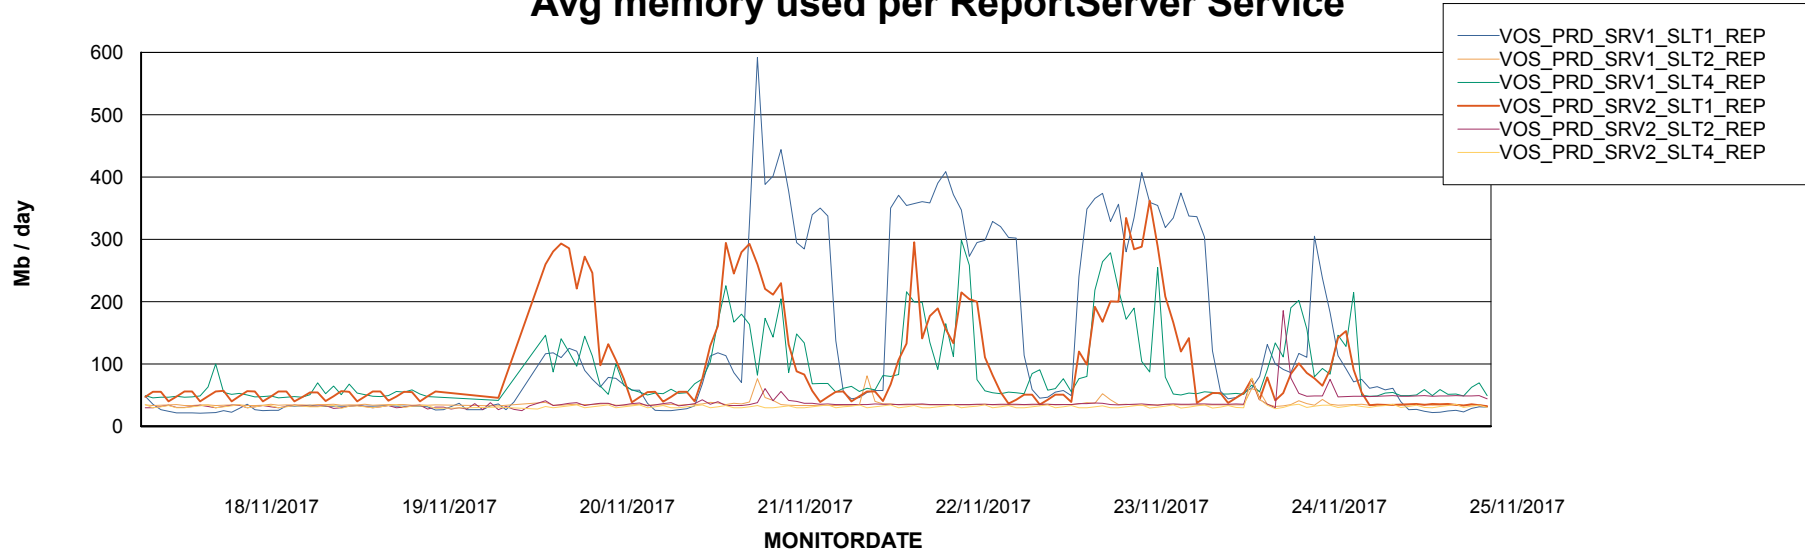

ABSSolute Application ReportServer Services

Avg memory used per ReportServer Service