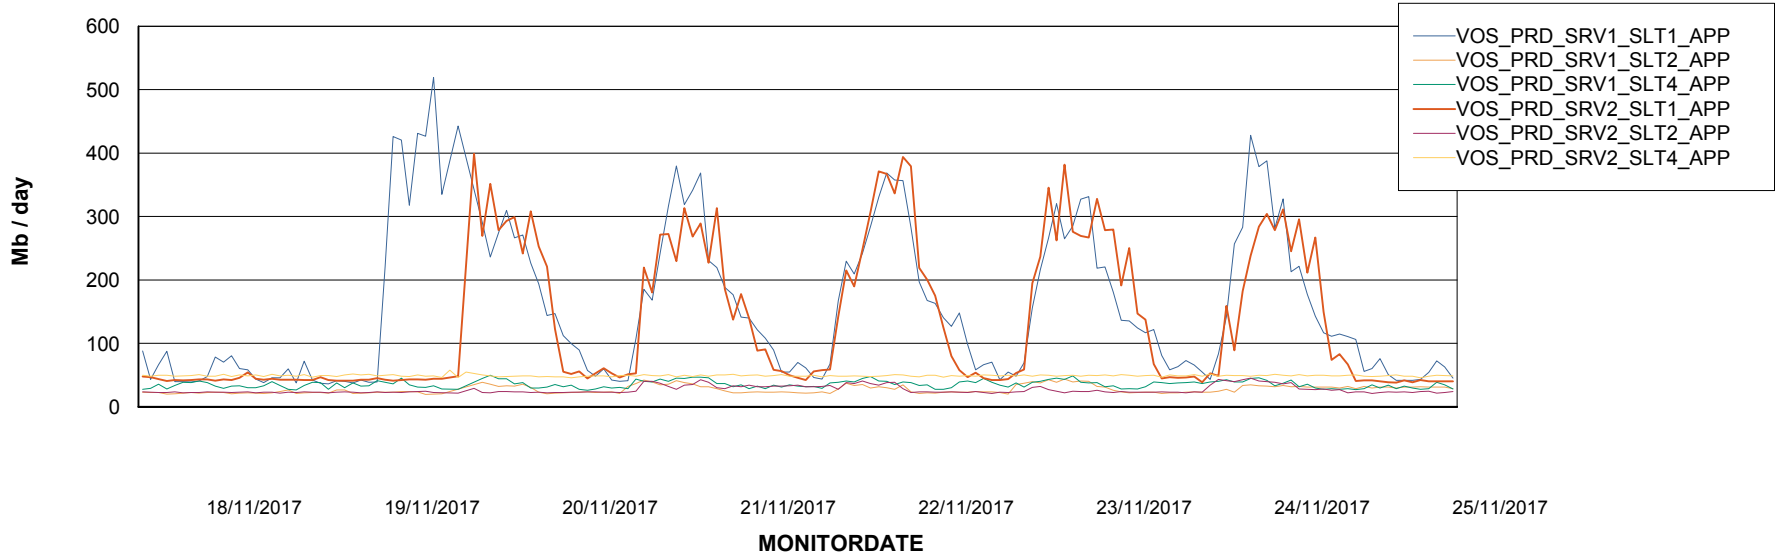

ABSSolute Application Server Services

Avg memory used per ABS Server Service