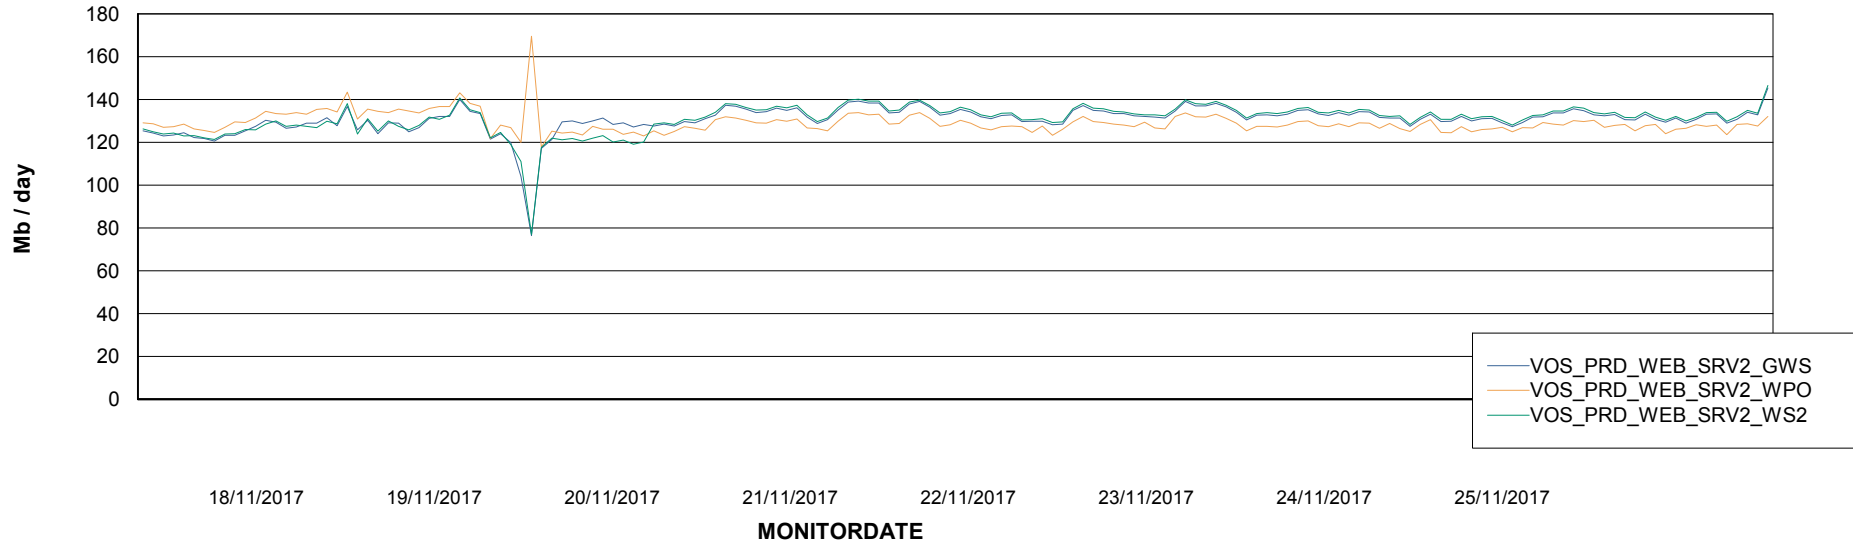

ABSSolute Application ReportServer Services

Avg memory used per ReportServer Service

Weekly SLA Customer Report

Customer VOS_Production
Database ID 68

ABSSolute Web Component Services

Avg memory used per ABS Web component