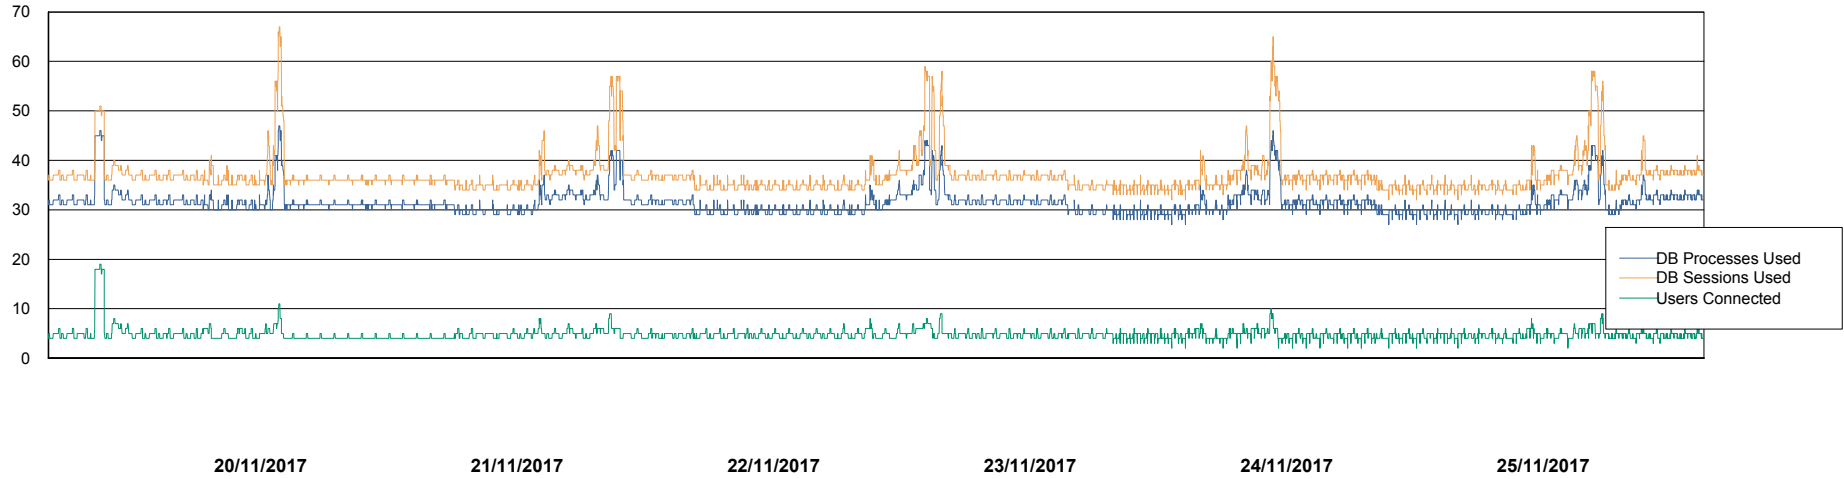

Database Performance VOSBIDB_Production

DB Processes Max 500
DB Sessions Max 772