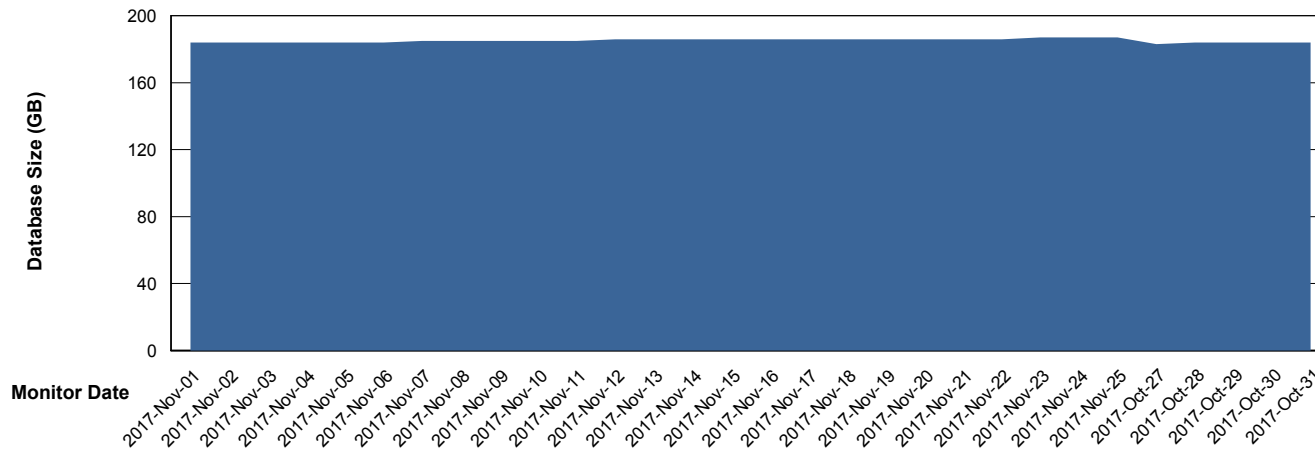

DATABASE SIZE VOSDB_Production

Database growth over last month