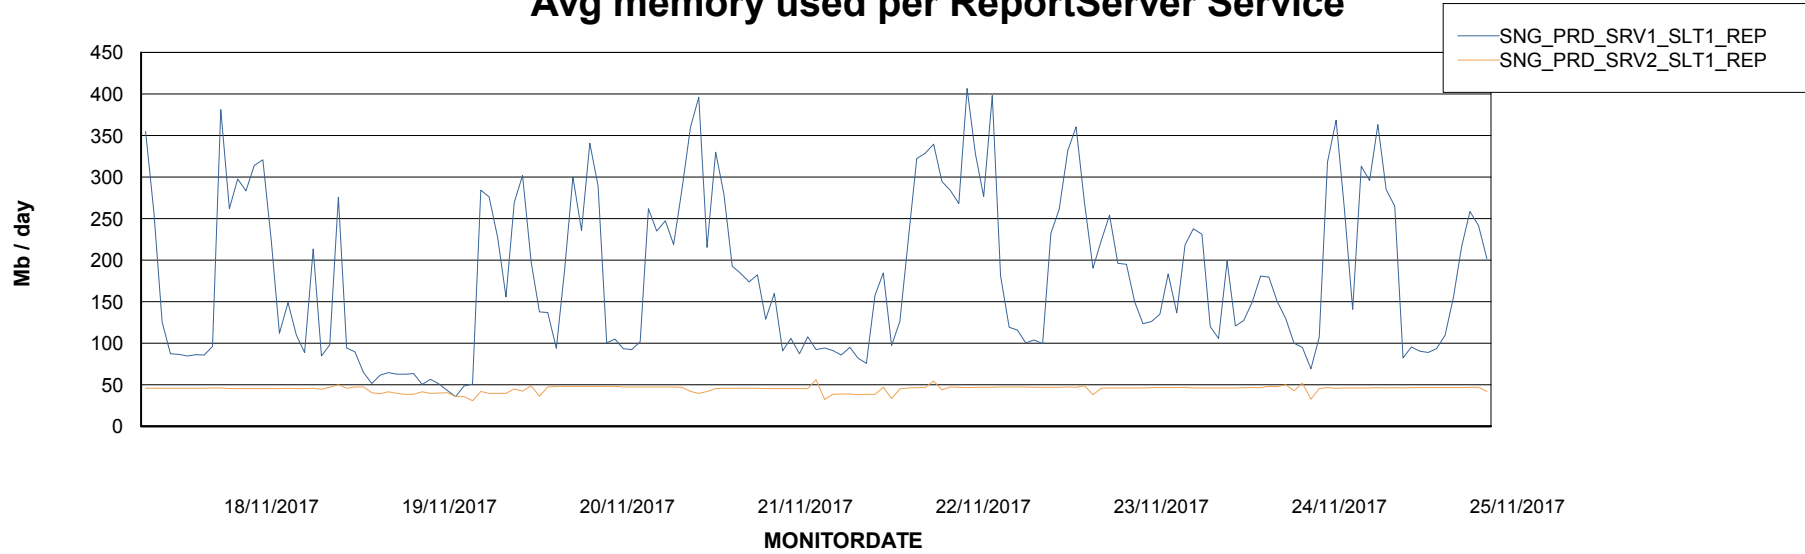

ABSSolute Application ReportServer Services

Avg memory used per ReportServer Service