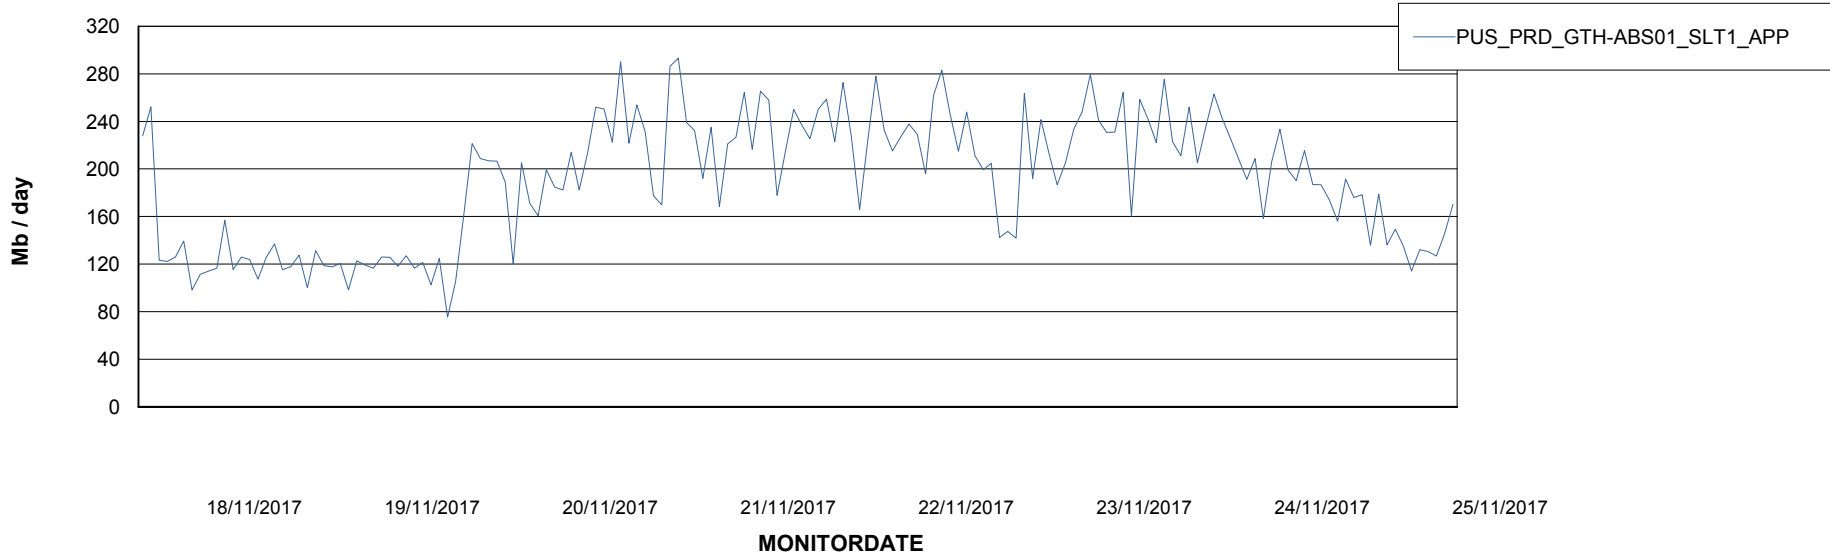

Weekly SLA Customer Report

Customer PUS Production
Database ID 79

Weekly SLA Customer Report

Customer PUS Production
Database ID 79

ABSSolute Application Server Services

Avg memory used per ABS Server Service