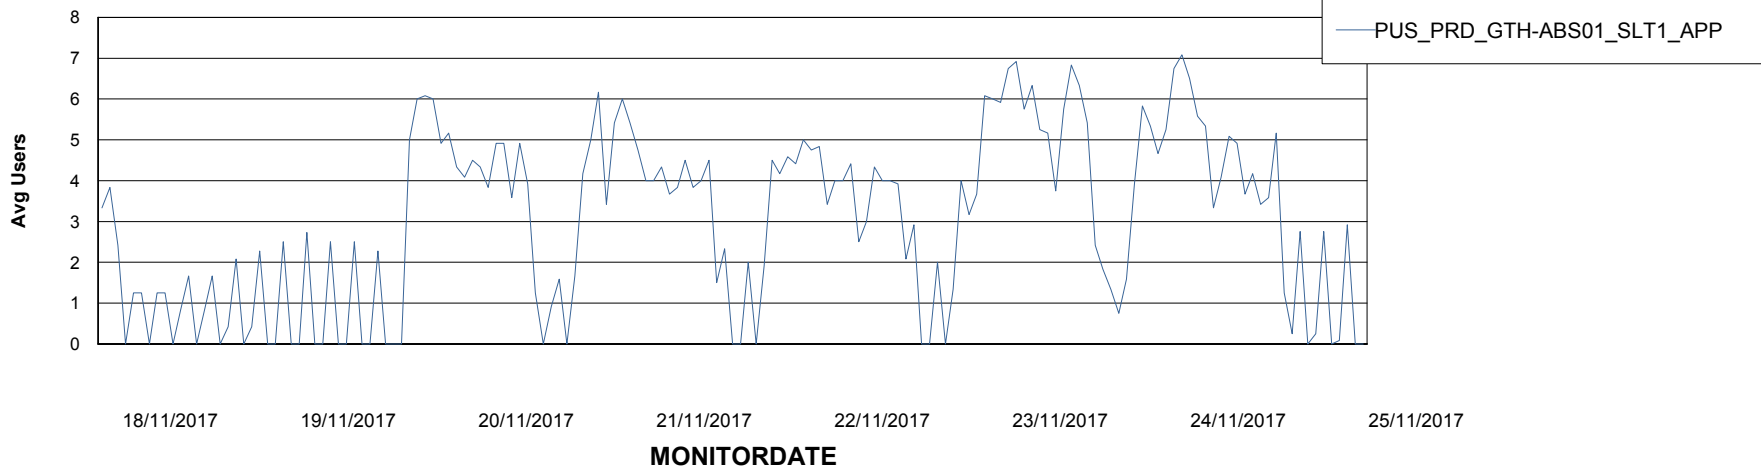

Avg users per day per ABS server