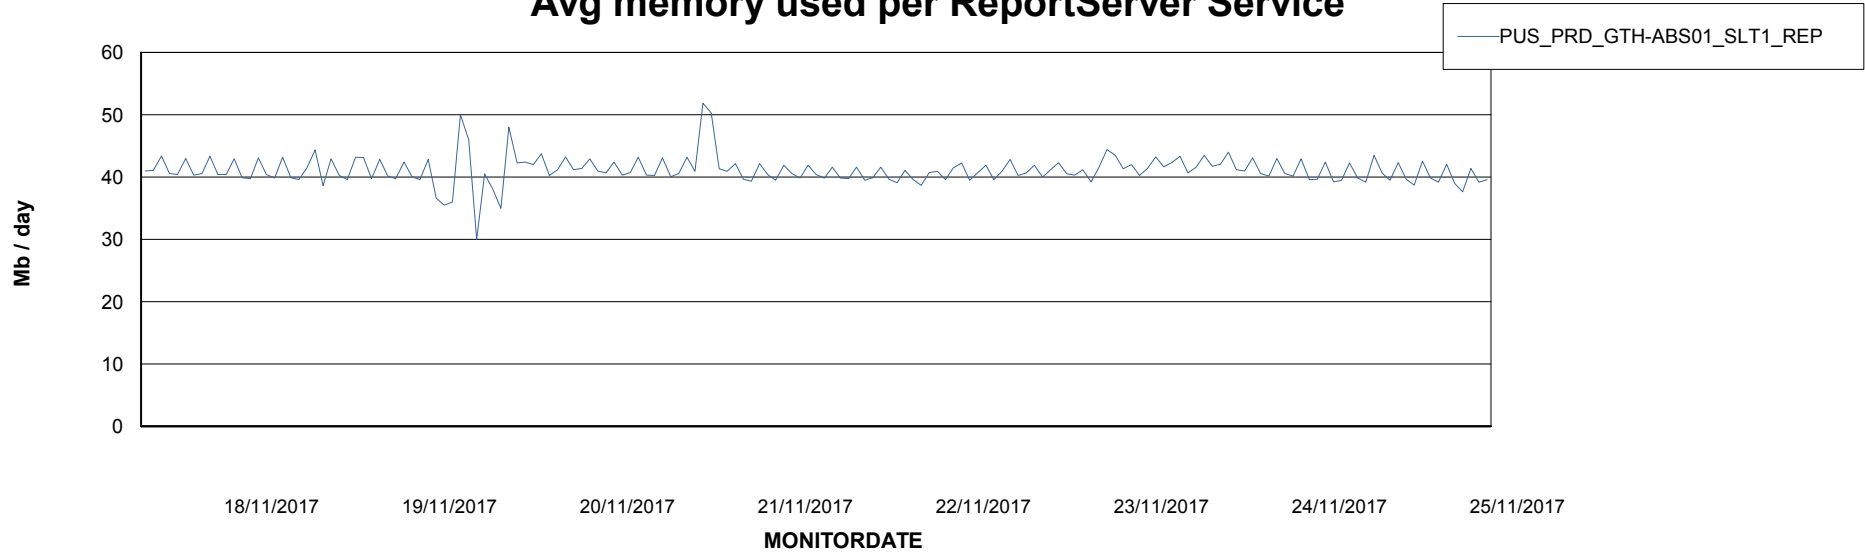

Avg users per day per ABS server

Weekly SLA Customer Report

Customer PUS Production
Database ID 79

ABSolute Application ReportServer Services

Avg memory used per ReportServer Service

Weekly SLA Customer Report