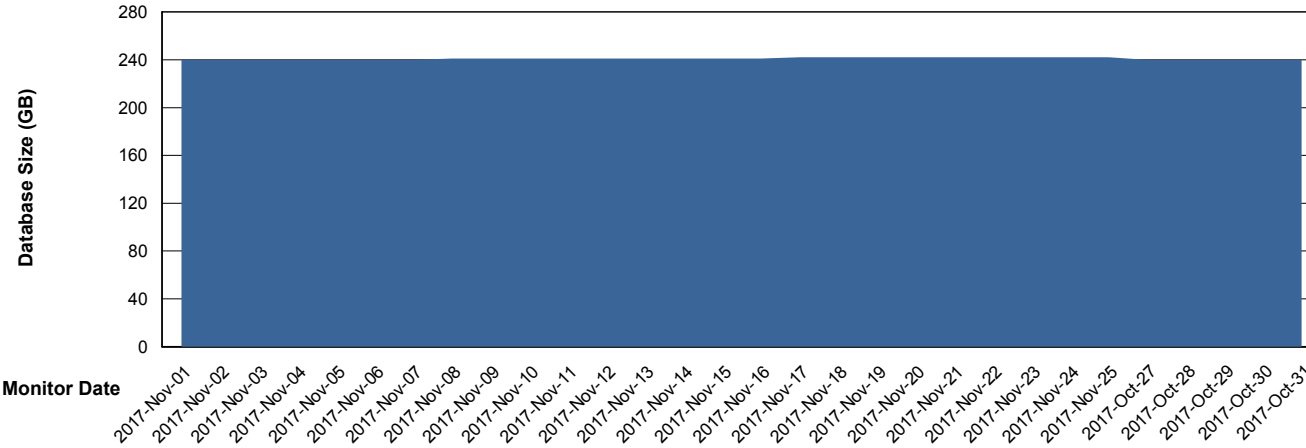

Database Performance PCODB_Standby

DB Processes Max 520
DB Sessions Max 804

Weekly SLA Customer Report

Customer PCO Production
 Database ID 44

DATABASE SIZE PCODB_Production

Database growth over last month