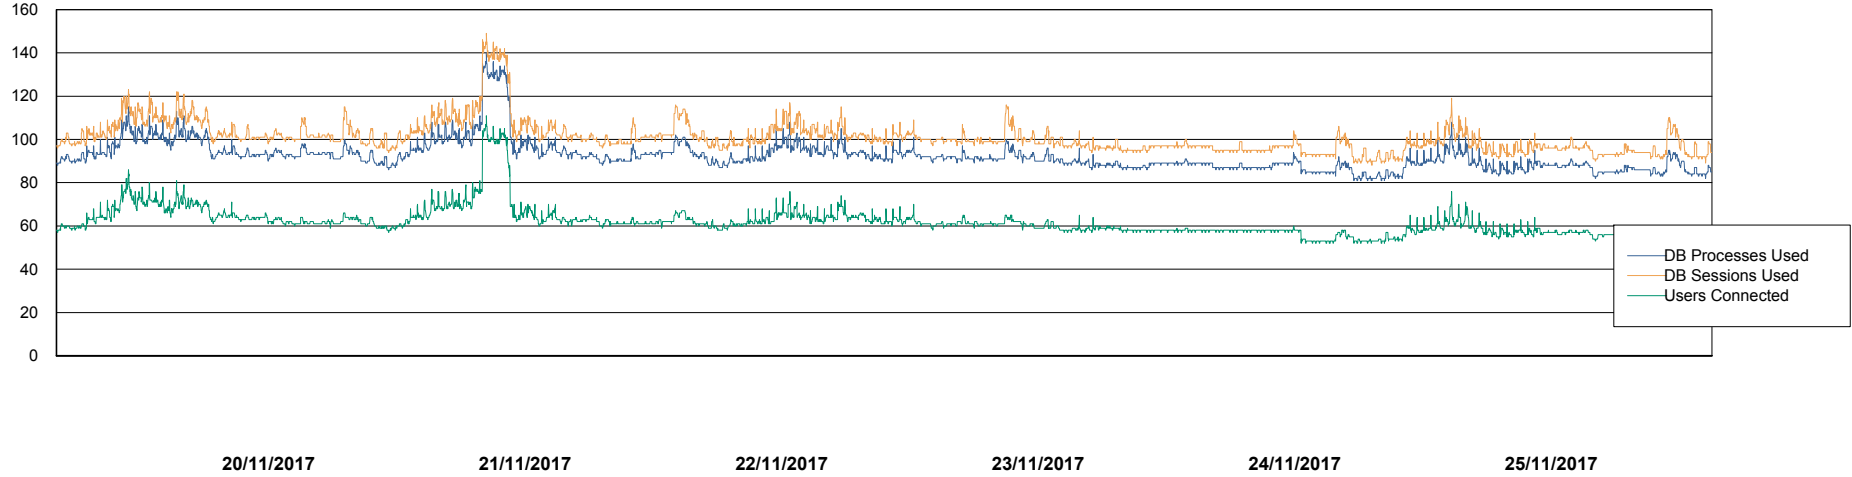

Database Performance PCODB_Production

DB Processes Max 300
DB Sessions Max 480