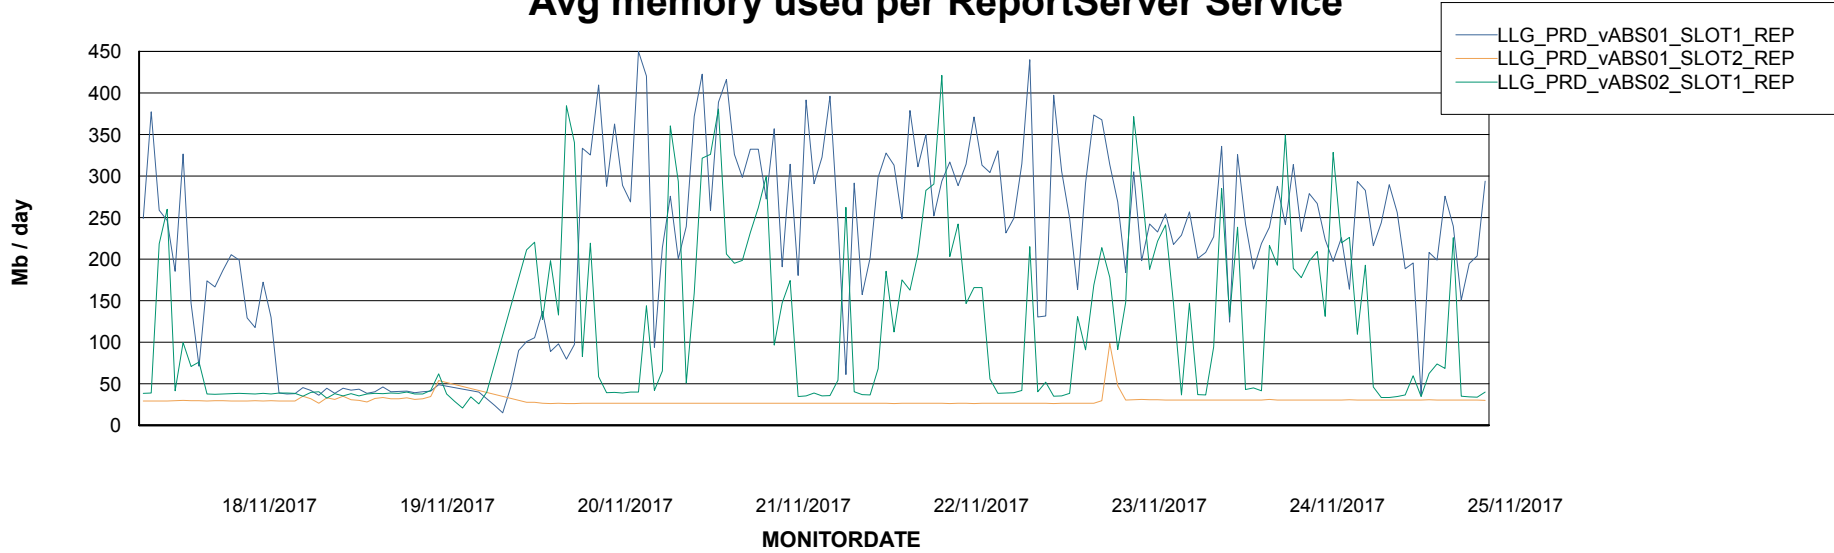

ABSSolute Application ReportServer Services

Avg memory used per ReportServer Service