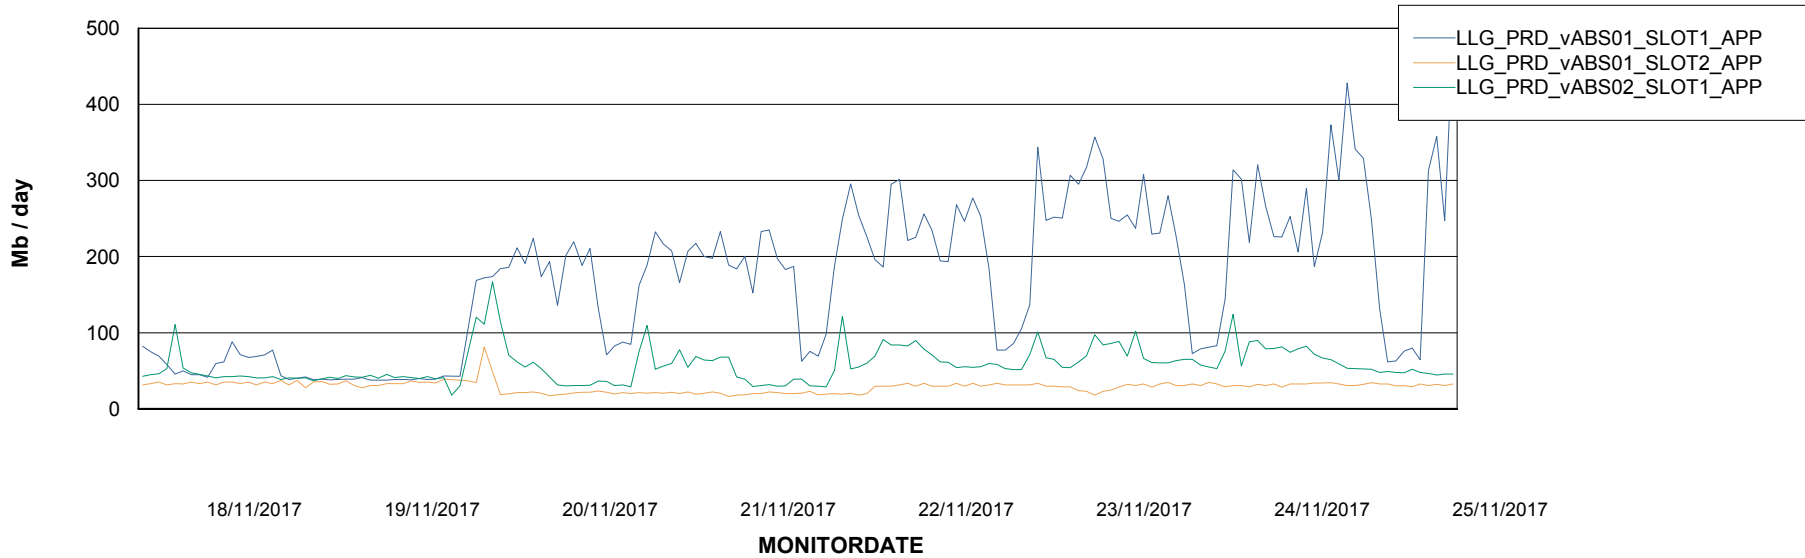

ABSSolute Application Server Services

Avg memory used per ABS Server Service