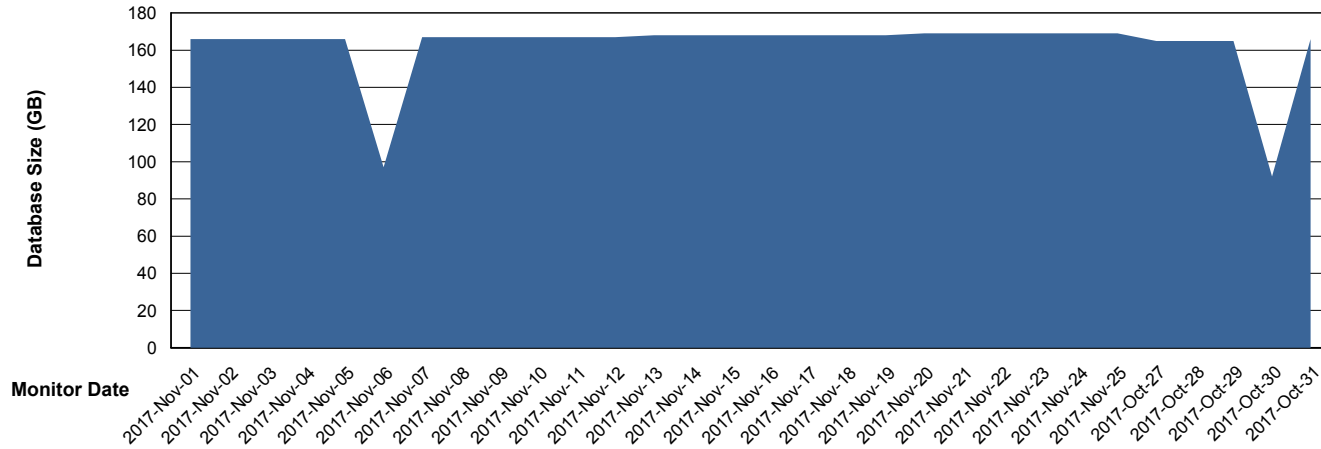

DATABASE SIZE LLGDB_Production

Database growth over last month