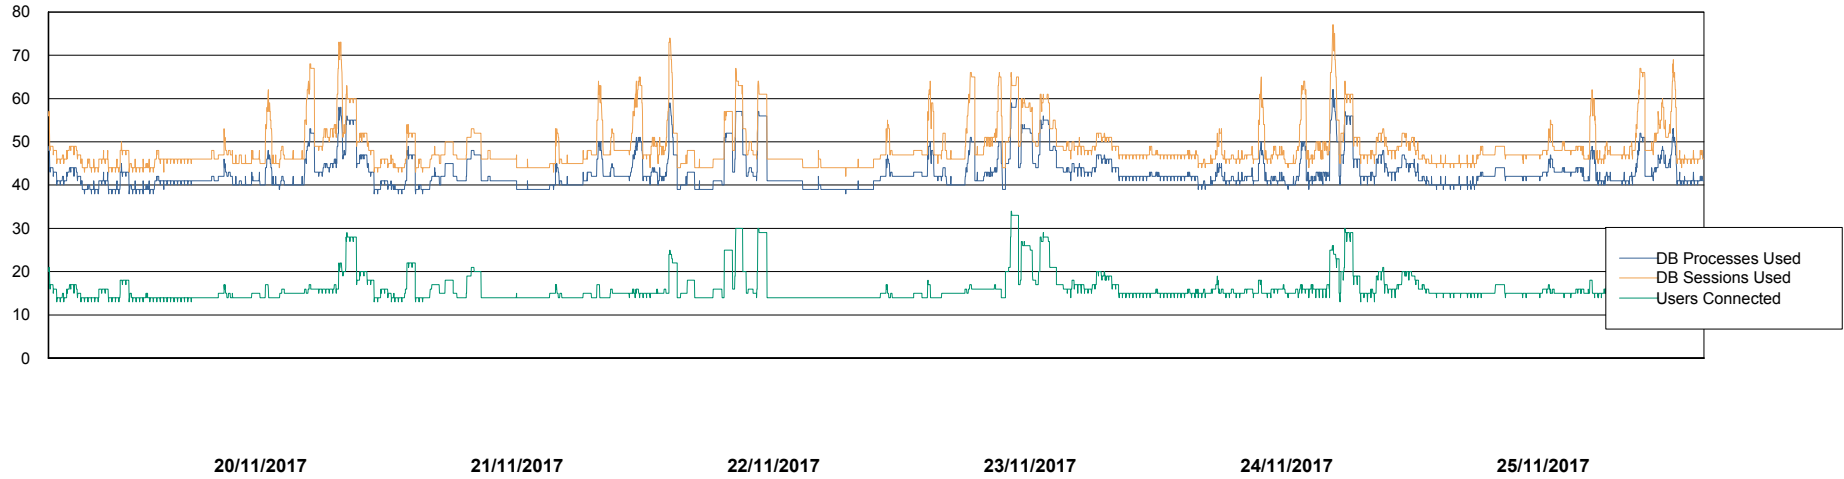

Database Performance LLGDBBI_Production

DB Processes Max 500
DB Sessions Max 780