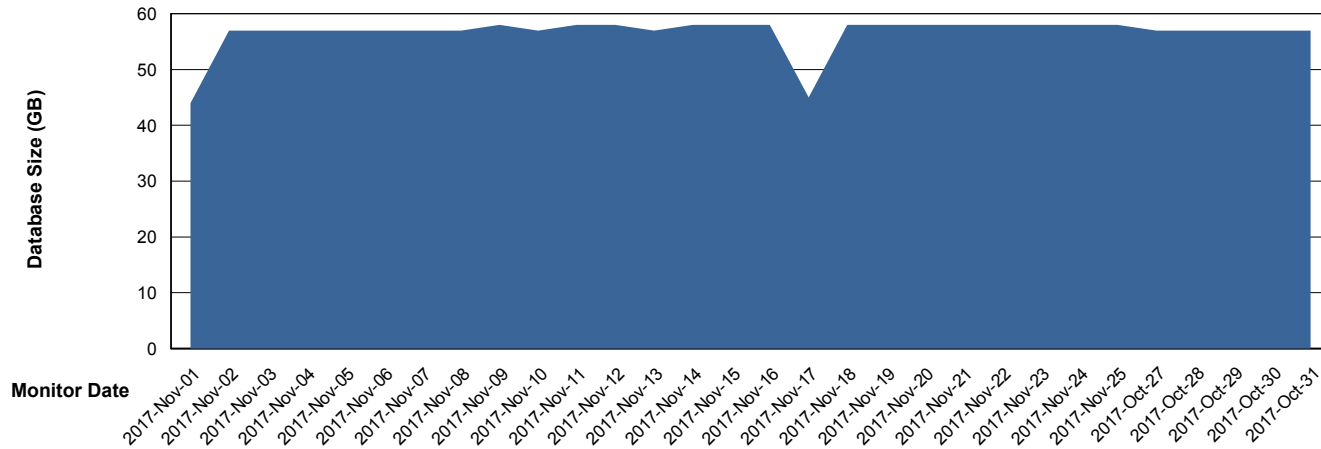

DATABASE SIZE LLGDBBI_Production

Database growth over last month