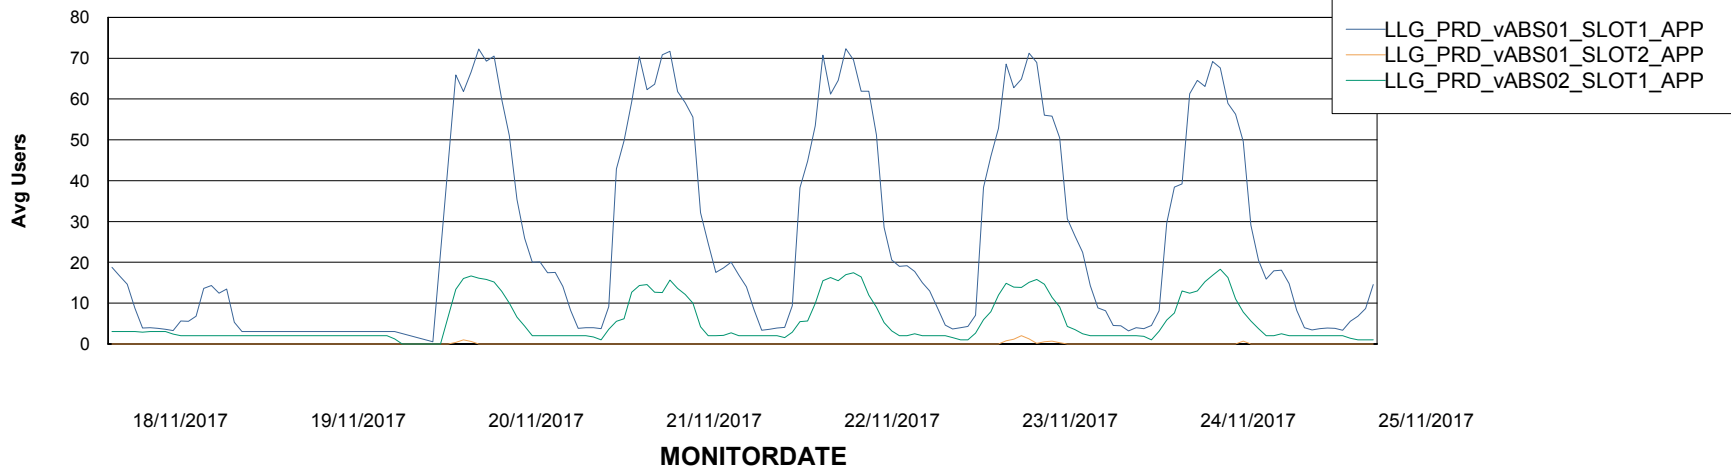

Weekly SLA Customer Report

Customer LLG_Production
Database ID 53

ABSSolute Application Server Services

Avg memory used per ABS Server Service

Avg users per day per ABS server

Weekly SLA Customer Report

Customer LLG_Production
Database ID 53