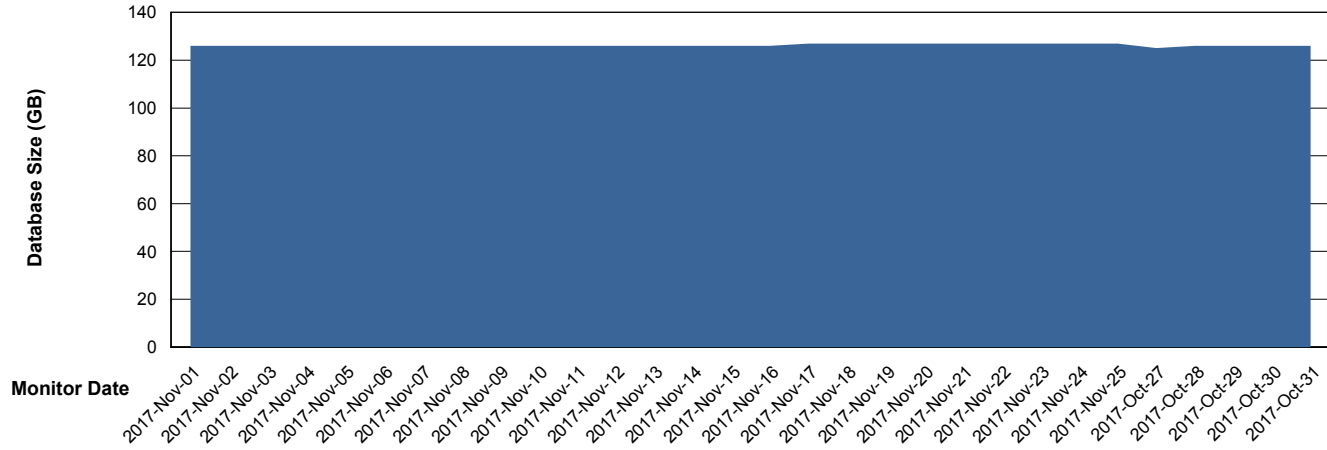

Weekly SLA Customer Report

Customer DFD Production
Database ID 39

Database Performance DFDDDBBI_Production

Weekly SLA Customer Report

Customer DFD Production
Database ID 39

DATABASE SIZE DFDDDB_Production

Database growth over last month