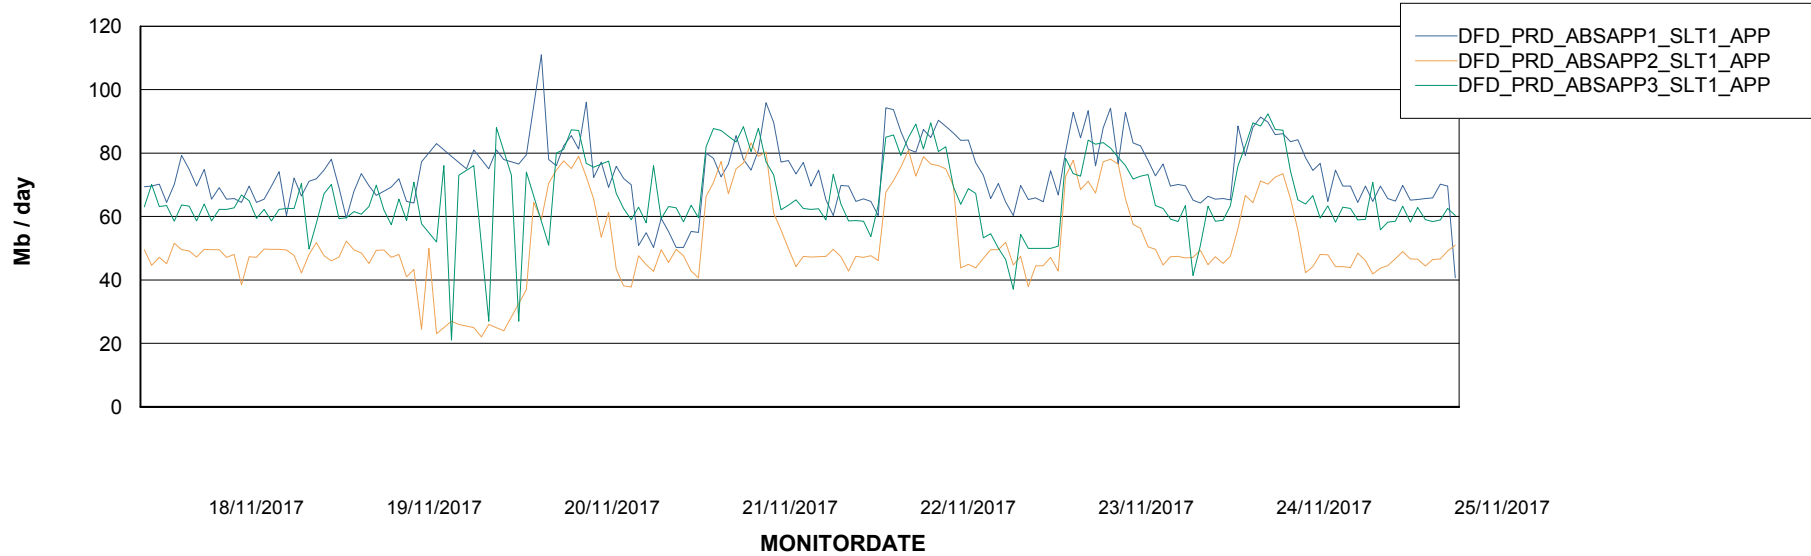

ABSSolute Application Server Services

Avg memory used per ABS Server Service