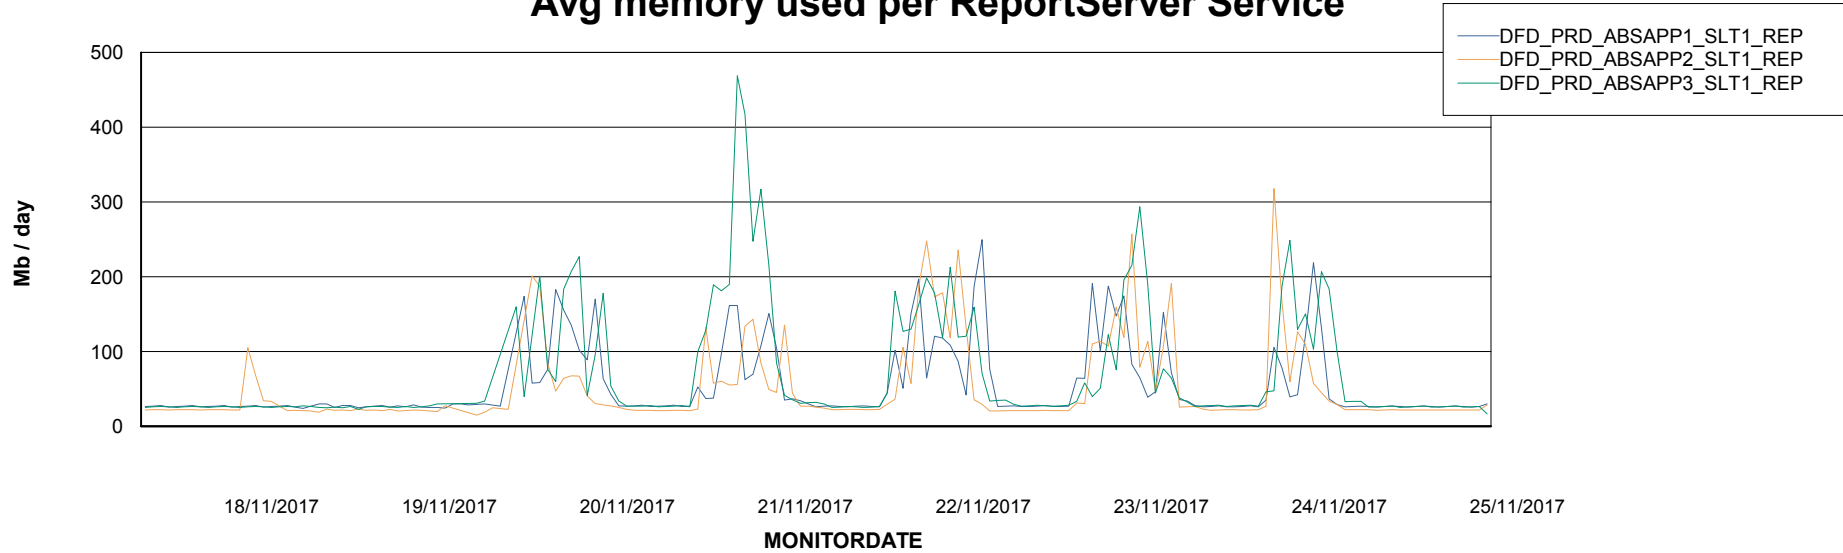

Avg memory used per ABS Server Service

Avg users per day per ABS server

Weekly SLA Customer Report

Customer DFD Production
Database ID 39

ABSSolute Application ReportServer Services

Avg memory used per ReportServer Service