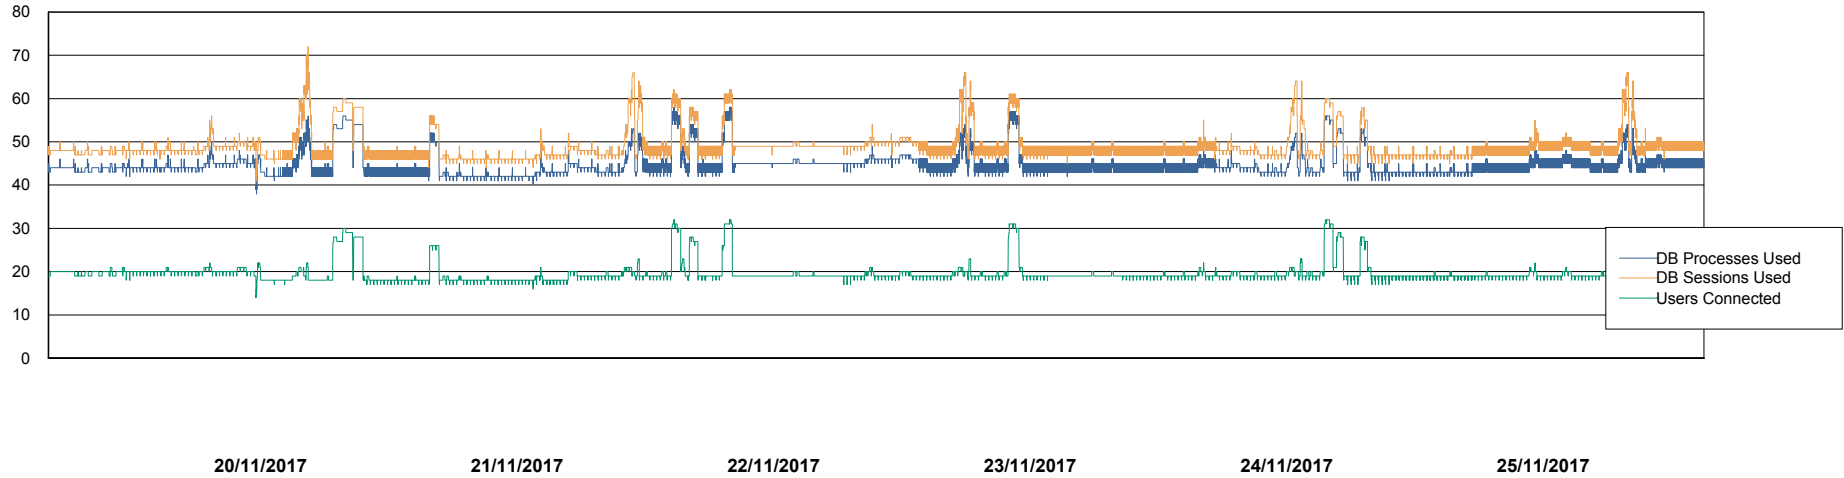

Database Performance DFDDDBBI_Production