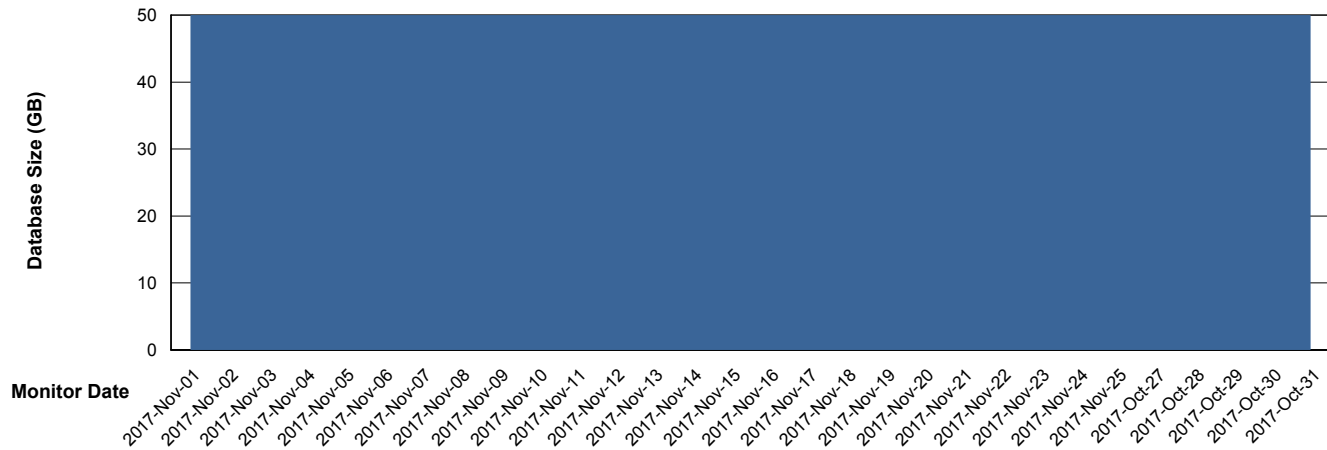

DATABASE SIZE DFDDDBI_Production

Database growth over last month