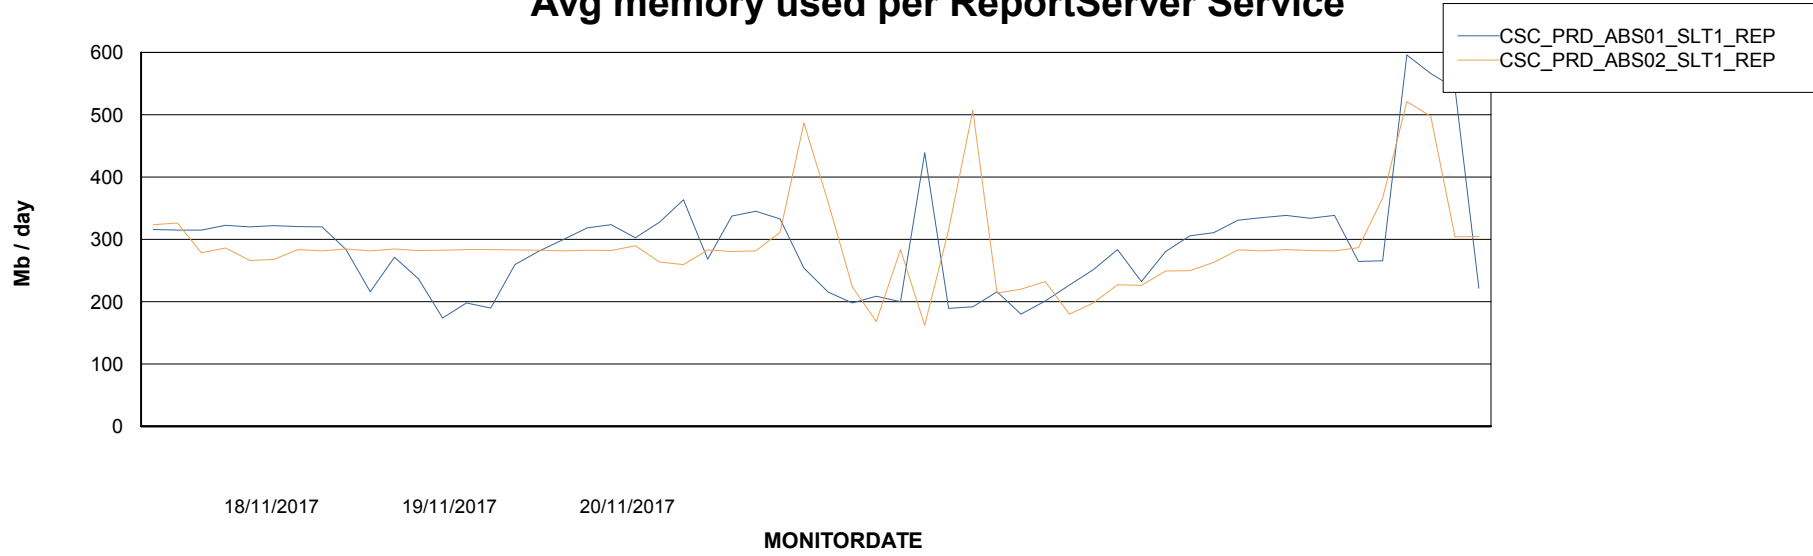

Avg memory used per ABS Server Service

Avg users per day per ABS server

Weekly SLA Customer Report

Customer CSC_Production
Database ID 50

ABSSolute Application ReportServer Services

Avg memory used per ReportServer Service