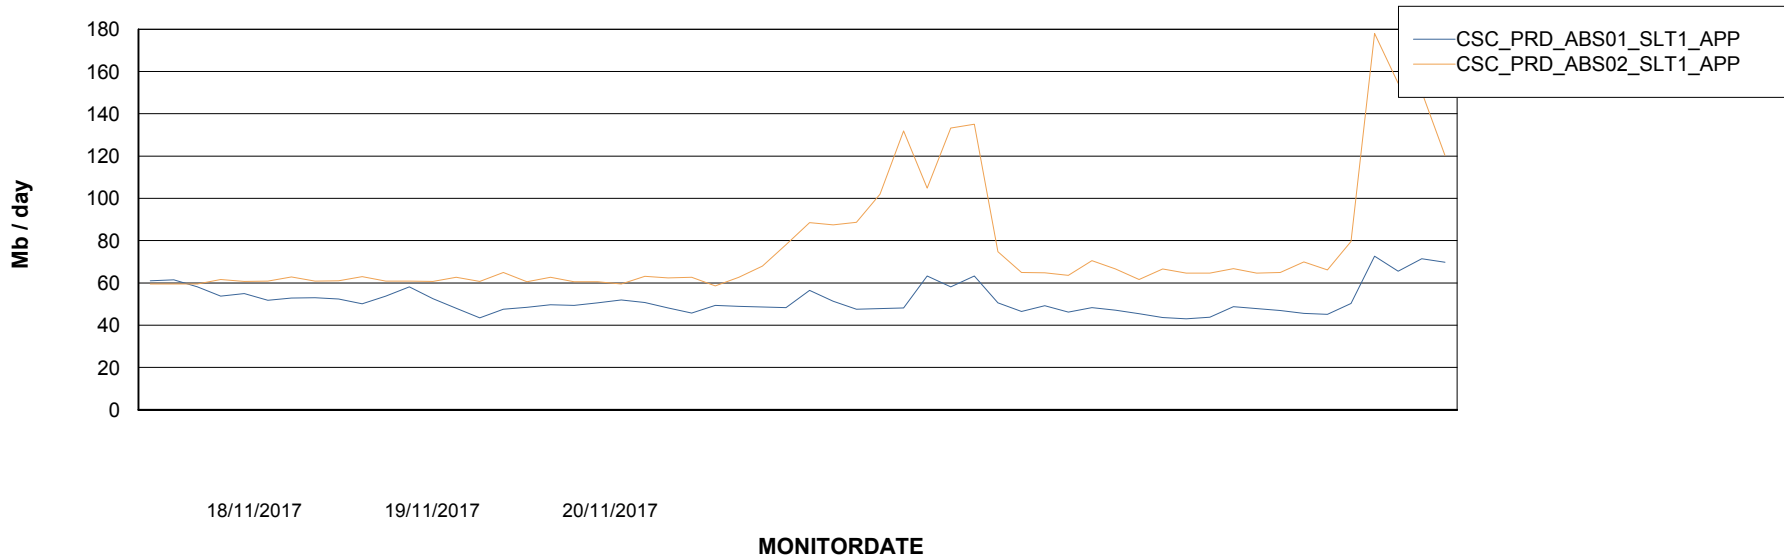

ABSSolute Application Server Services

Avg memory used per ABS Server Service