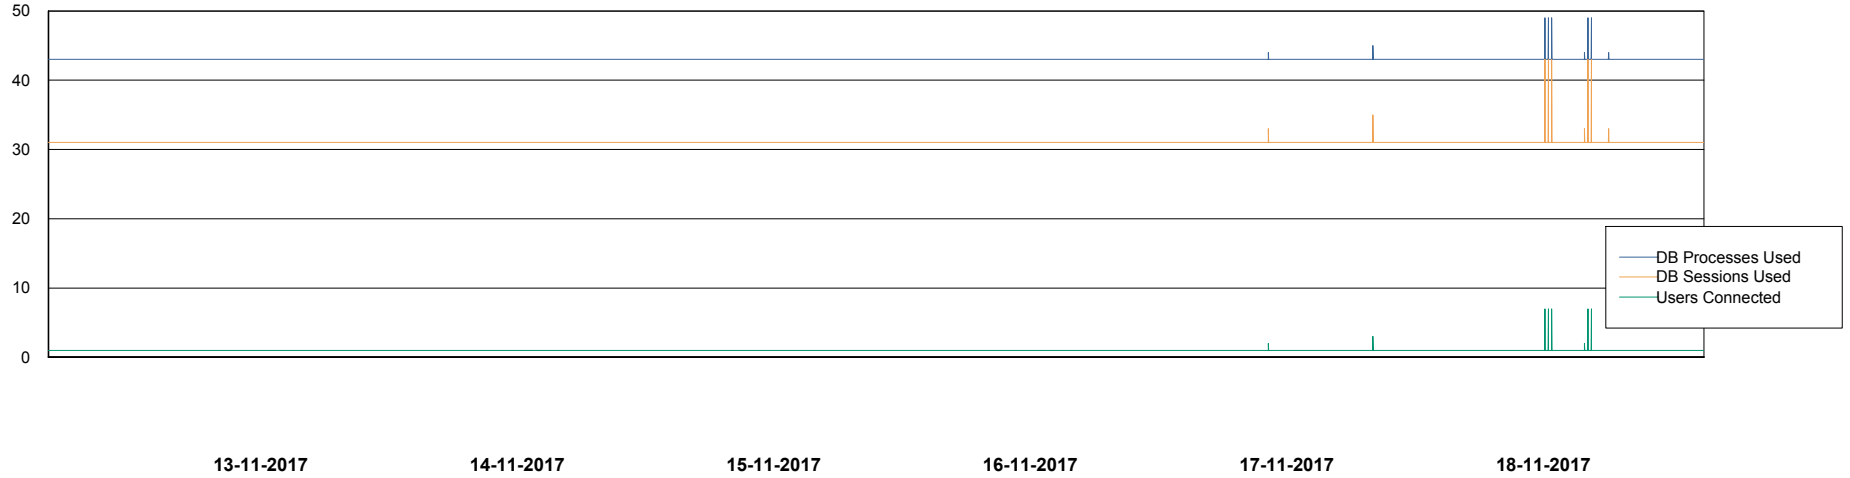

Weekly SLA Customer Report

Customer WBL_Production
Database ID 40

Database Performance WBLDB_Production

DB Processes Max 500
DB Sessions Max 772

Weekly SLA Customer Report

Customer WBL_Production
Database ID 40

Database Performance WBLDB_Standby

DB Processes Max 500
DB Sessions Max 772

Weekly SLA Customer Report

Customer WBL_Production
 Database ID 40

DATABASE SIZE WBLDB_Production

Database growth over last month