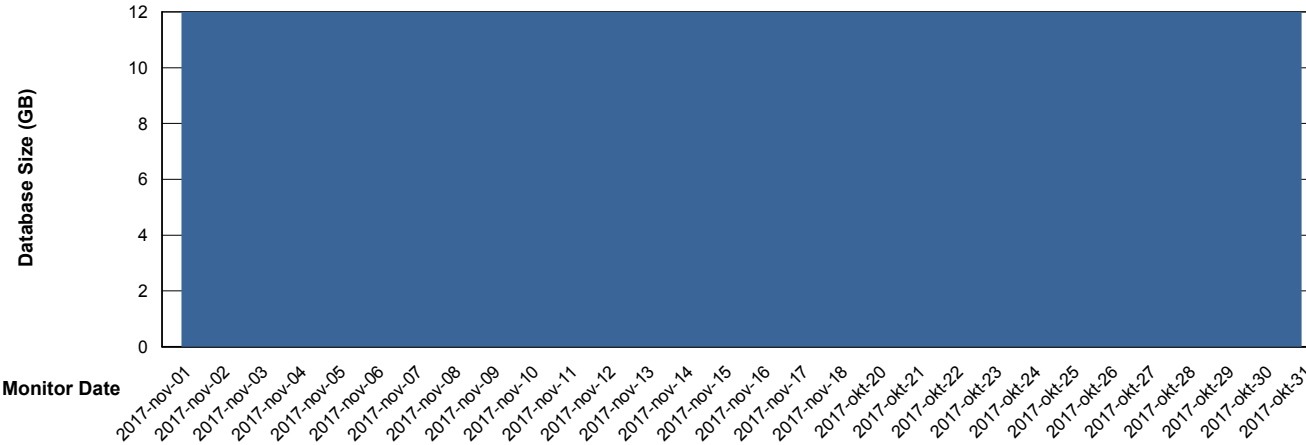

Database Performance WBLDB_Standby

DB Processes Max 500
DB Sessions Max 772

Weekly SLA Customer Report

Customer WBL_Production
 Database ID 40

DATABASE SIZE WBLDB_Production

Database growth over last month

Database Tablespace WBLDB_Production

Date	Tablespace Name	Filesize (Gb)	Usedsize (Gb)	Percentage free
18-11-2017	ABSDATA	2	5	17
	INDX	2	5	38
17-11-2017	ABSDATA	2	5	17
	INDX	2	5	38
16-11-2017	ABSDATA	2	5	17
	INDX	2	5	38
15-11-2017	ABSDATA	2	5	17
	INDX	2	5	38
14-11-2017	ABSDATA	2	5	17
	INDX	2	5	38
13-11-2017	ABSDATA	2	5	17
	INDX	2	5	38
12-11-2017	ABSDATA	2	5	17
	INDX	2	5	38