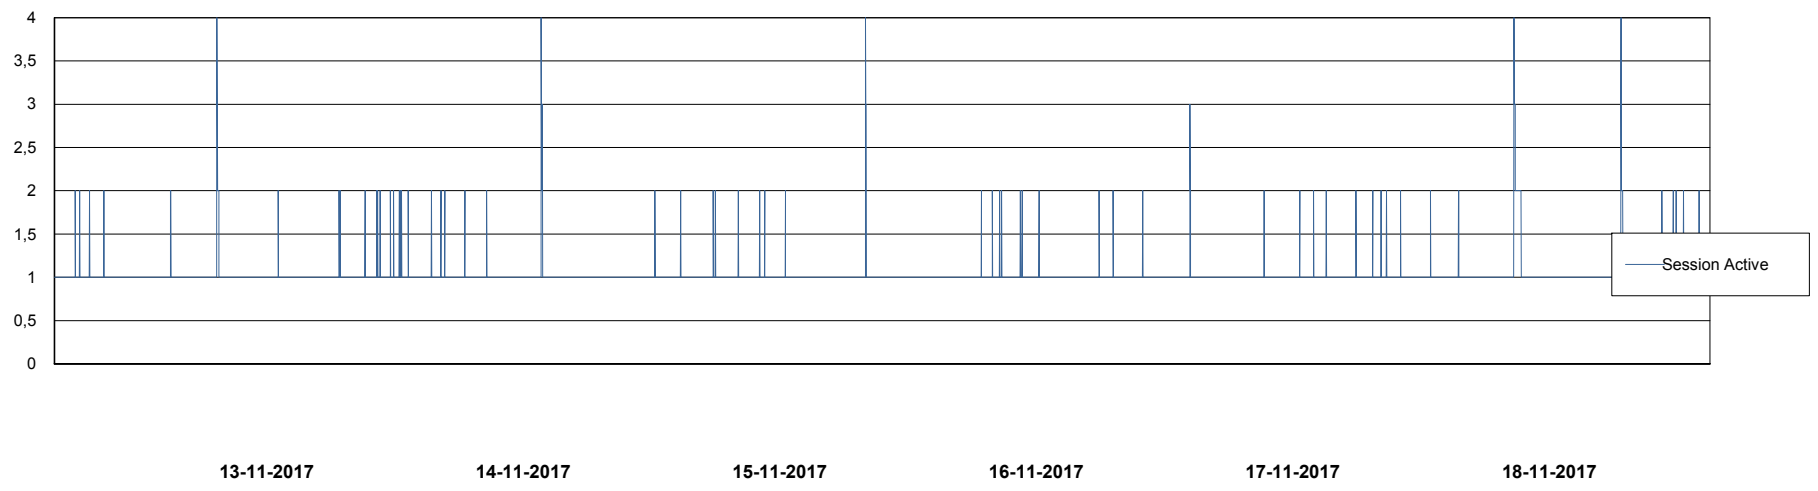

Weekly SLA Customer Report

Customer WBL_Production
Database ID 40

Harddisk Usage WBL_PRD_ORACLE1

	Free disk space on c: (%)	Total disk space on c: (Gb)	Free disk space on d: (%)	Total disk space on d: (Gb)	Free disk space on e: (%)	Total disk space on e: (Gb)	Free disk space on f: (%)	Total disk space on f: (Gb)
18-11-2017	73	120	79	200	93	200	92	100
17-11-2017	73	120	79	200	93	200	92	100
16-11-2017	73	120	79	200	93	200	93	100
15-11-2017	73	120	79	200	93	200	93	100
14-11-2017	73	120	79	200	93	200	93	100
13-11-2017	73	120	79	200	93	200	94	100
12-11-2017	73	120	79	200	93	200	94	100

Harddisk Usage WBL_PRD_ORACLE2

	Free disk space on c: (%)	Total disk space on c: (Gb)	Free disk space on d: (%)	Total disk space on d: (Gb)	Free disk space on e: (%)	Total disk space on e: (Gb)	Free disk space on f: (%)	Total disk space on f: (Gb)
18-11-2017	74	120	90	200	89	200	95	200
17-11-2017	74	120	90	200	89	200	96	200
16-11-2017	74	120	90	200	89	200	96	200
15-11-2017	74	120	90	200	89	200	96	200
14-11-2017	74	120	90	200	89	200	96	200
13-11-2017	74	120	90	200	89	200	96	200
12-11-2017	74	120	90	200	89	200	96	200

Weekly SLA Customer Report

Customer WBL_Production
Database ID 40

Database Performance WBLDB_Production

DB Processes Max 500
DB Sessions Max 772

Weekly SLA Customer Report

Customer WBL_Production
Database ID 40