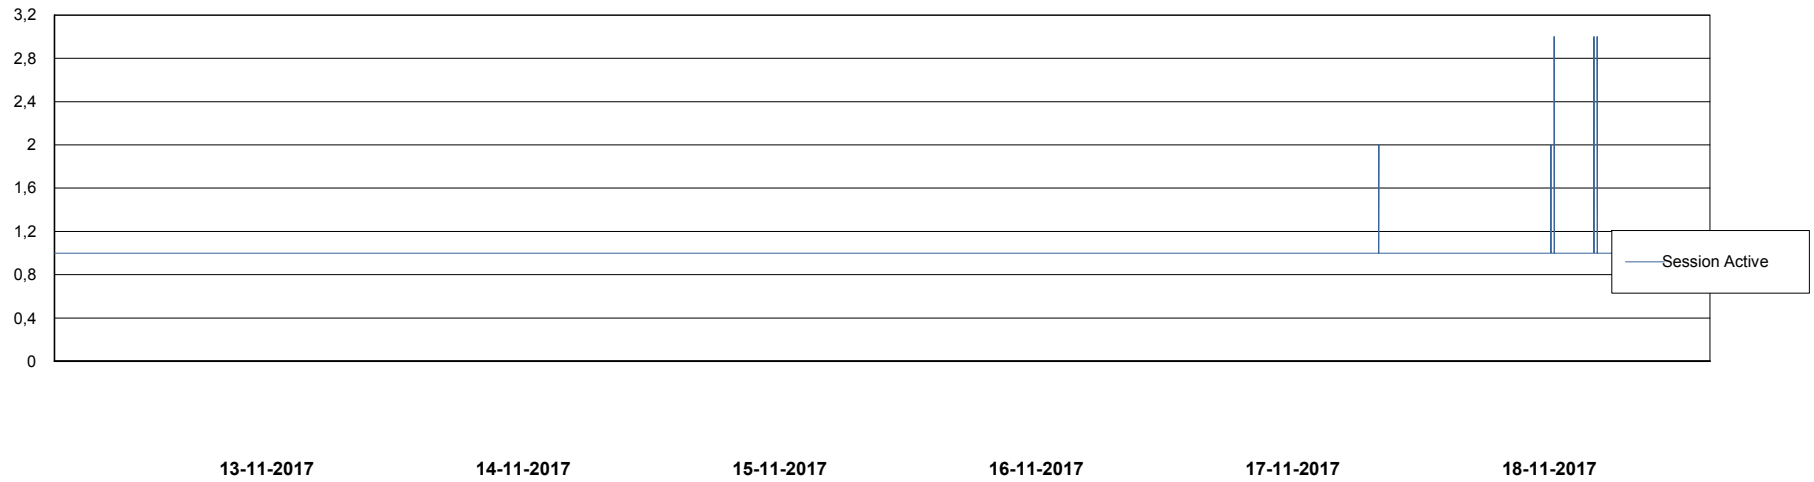

Weekly SLA Customer Report

Customer WBL_Production
Database ID 40

Database Performance WBLDB_Production

DB Processes Max 500
DB Sessions Max 772

Weekly SLA Customer Report

Customer WBL_Production
Database ID 40

Database Performance WBLDB_Standby

DB Processes Max 500
DB Sessions Max 772

Weekly SLA Customer Report

Customer WBL_Production
 Database ID 40

DATABASE SIZE WBLDB_Production

Database growth over last month