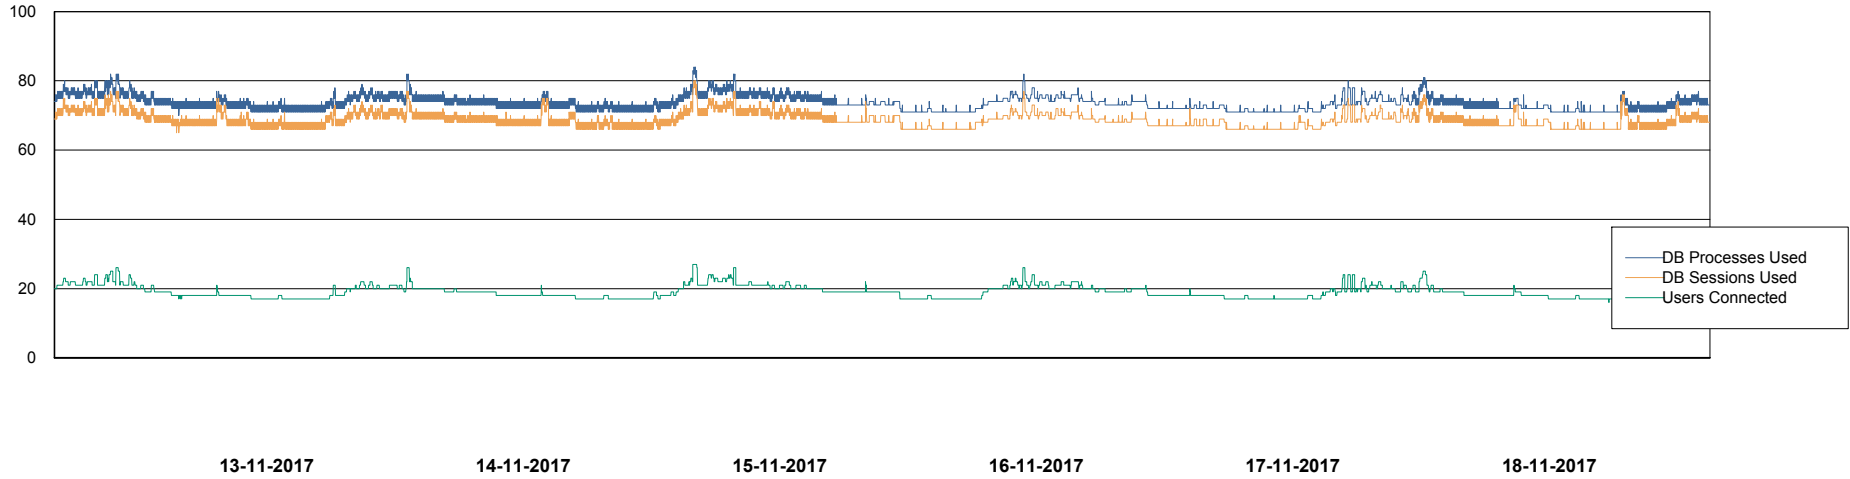

Harddisk Usage WBL_PRD_ORACLE2

	Free disk space on c: (%)	Total disk space on c: (Gb)	Free disk space on d: (%)	Total disk space on d: (Gb)	Free disk space on e: (%)	Total disk space on e: (Gb)	Free disk space on f: (%)	Total disk space on f: (Gb)
18-11-2017	74	120	90	200	89	200	95	200
17-11-2017	74	120	90	200	89	200	96	200
16-11-2017	74	120	90	200	89	200	96	200
15-11-2017	74	120	90	200	89	200	96	200
14-11-2017	74	120	90	200	89	200	96	200
13-11-2017	74	120	90	200	89	200	96	200
12-11-2017	74	120	90	200	89	200	96	200

Weekly SLA Customer Report

Customer WBL_Production
Database ID 40

Database Performance WBLDB_Production

DB Processes Max 500
DB Sessions Max 772

Weekly SLA Customer Report

Customer WBL_Production
Database ID 40