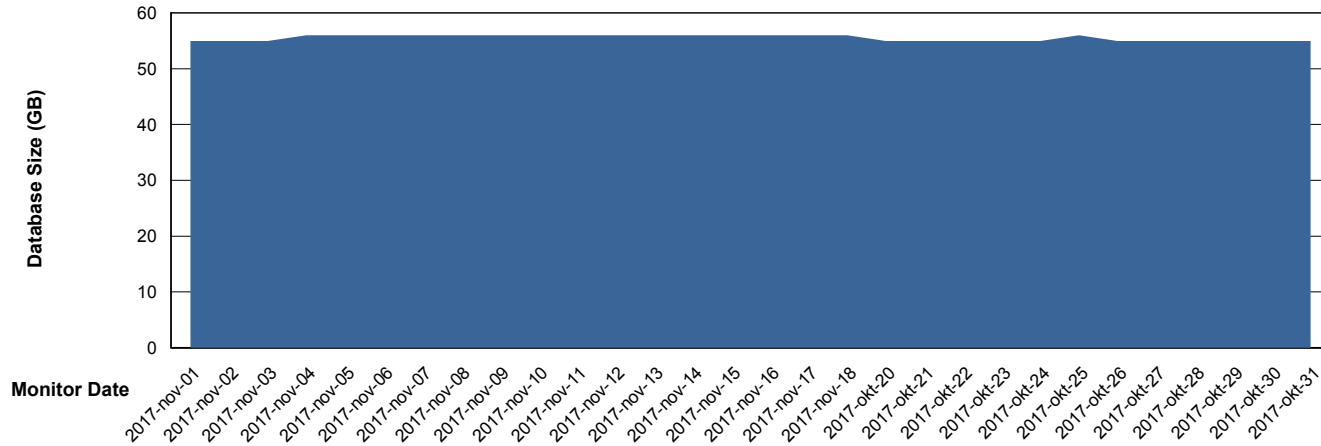

Database Performance VOSDB_Production

DB Processes Max 200
DB Sessions Max 322

Weekly SLA Customer Report

Customer VOS_Production
Database ID 68

DATABASE SIZE VOSBIDB_Production

Database growth over last month