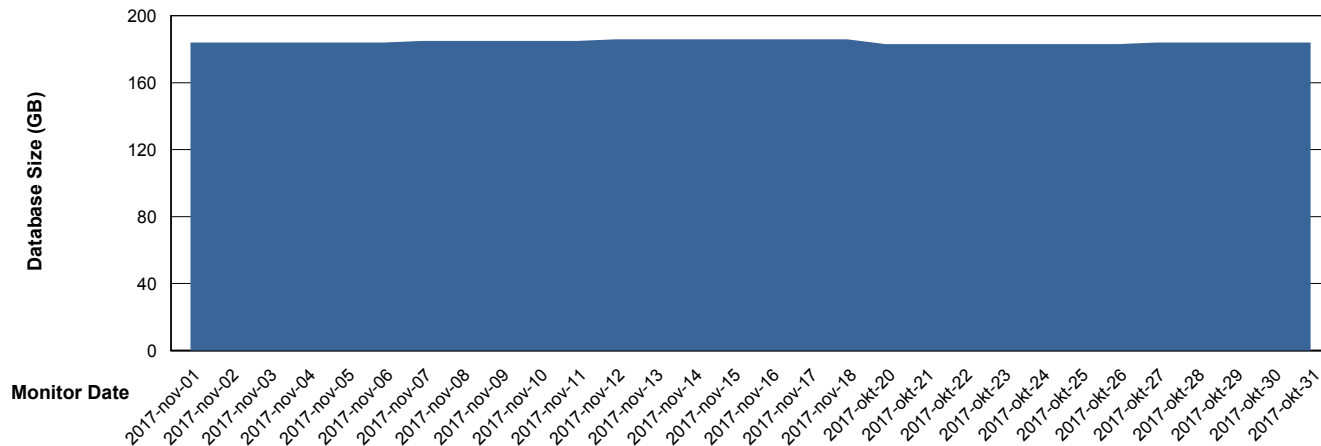

DATABASE SIZE VOSDB_Production

Database growth over last month