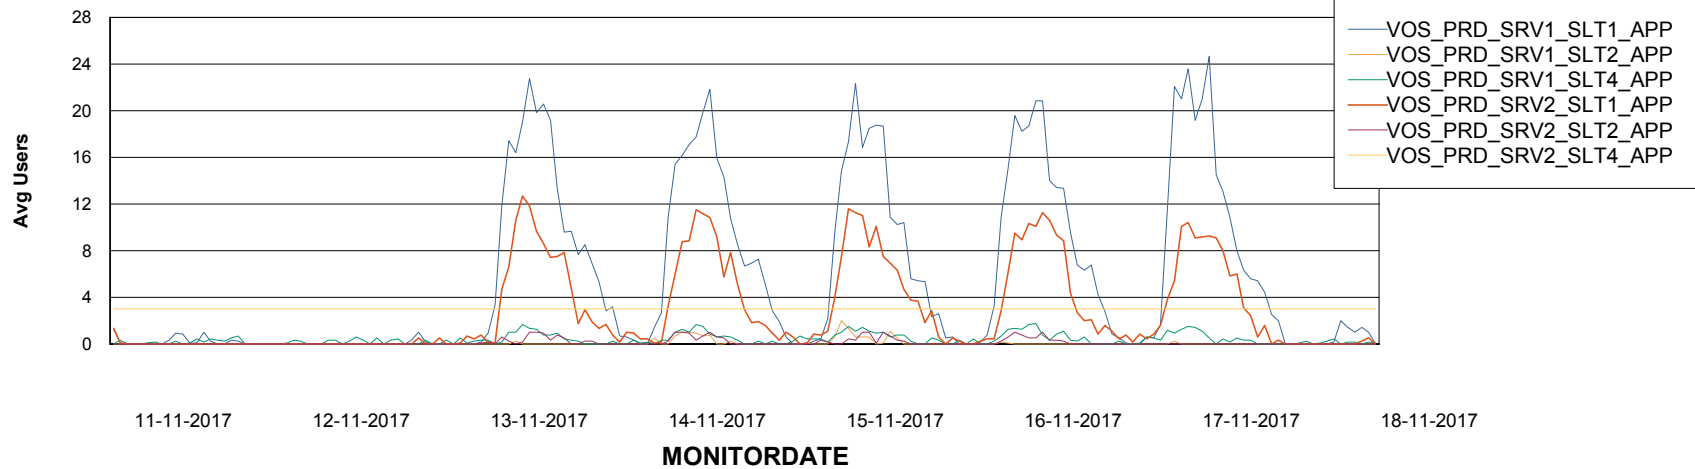

Weekly SLA Customer Report

Customer VOS_Production
Database ID 68

ABSSolute Application Server Services

Avg memory used per ABS Server Service

Avg users per day per ABS server

Weekly SLA Customer Report

Customer VOS_Production
Database ID 68