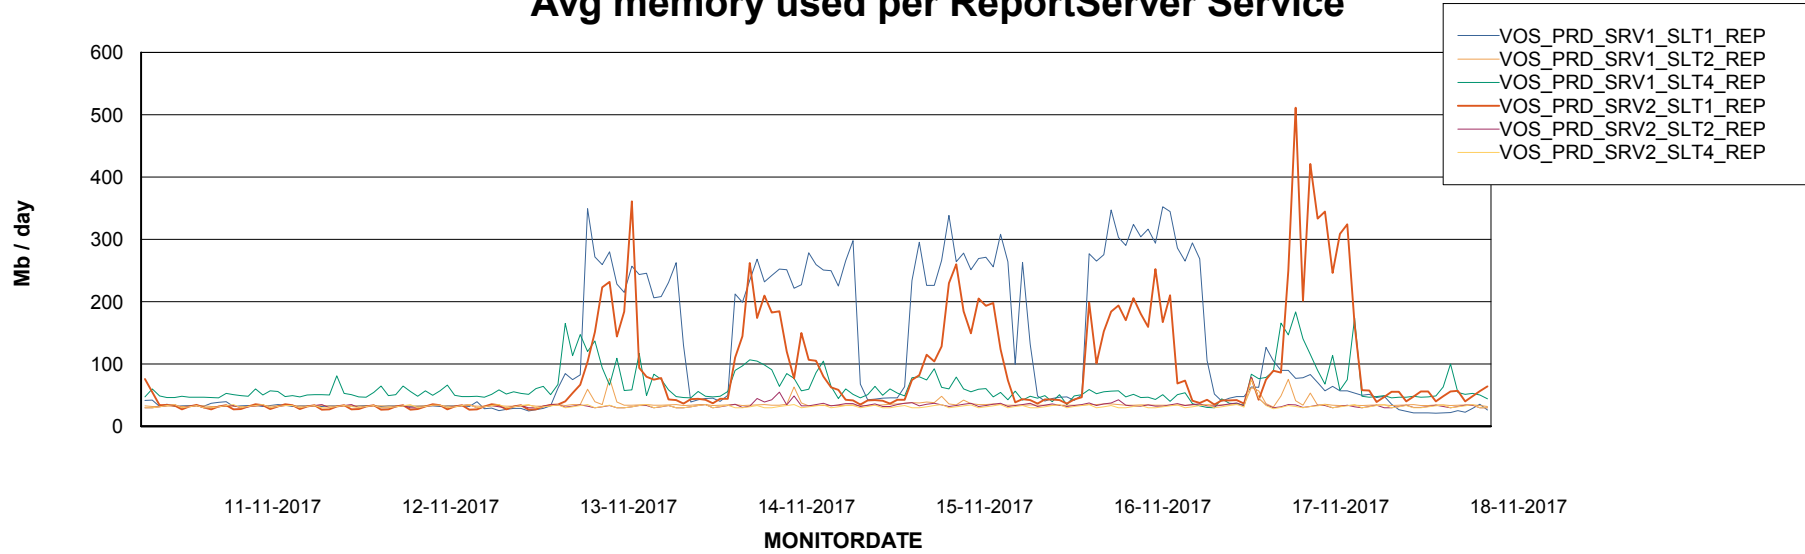

ABSSolute Application ReportServer Services

Avg memory used per ReportServer Service