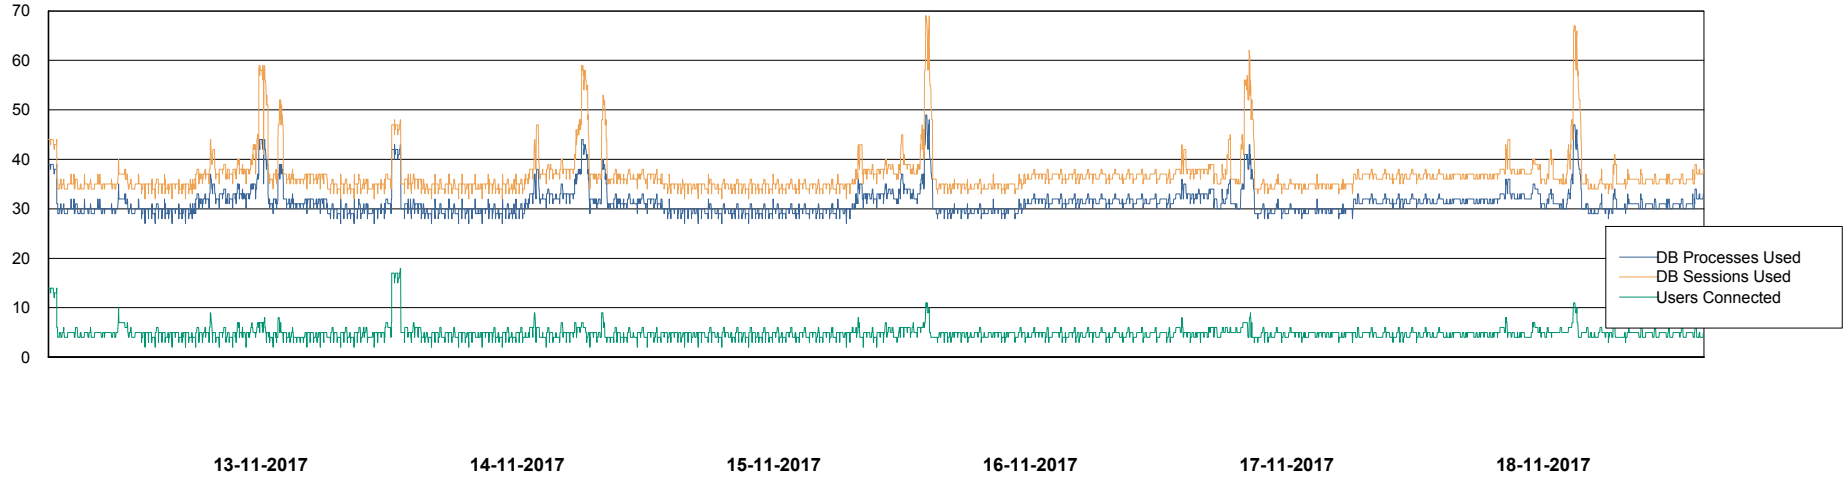

Database Performance VOSBIDB_Production

DB Processes Max 500
DB Sessions Max 772