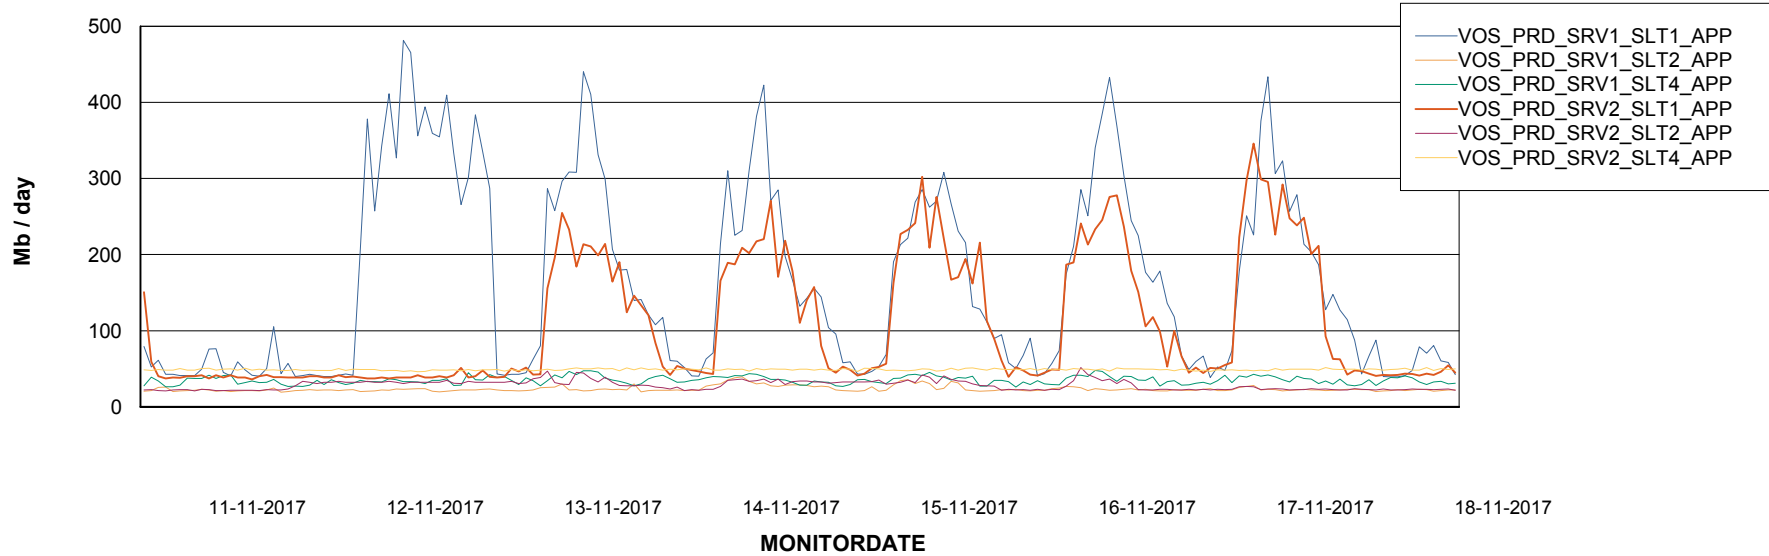

ABSSolute Application Server Services

Avg memory used per ABS Server Service