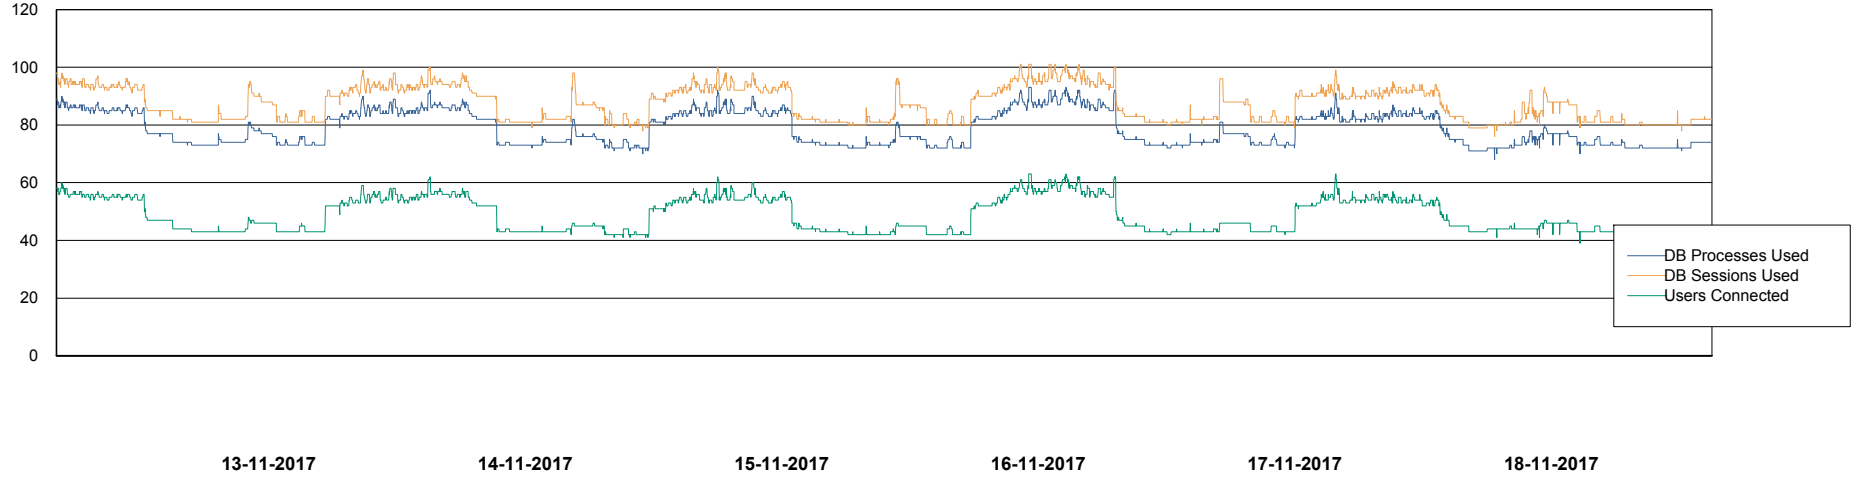

Harddisk Usage VEN_PRD_ORACLE2

| | Free disk space on c: (%) | Free disk space on d: (%) | Free disk space on e: (%) |
|------------|---------------------------|---------------------------|---------------------------|
| 18-11-2017 | 21 | 65 | 43 |
| 17-11-2017 | 21 | 65 | 44 |
| 16-11-2017 | 21 | 65 | 44 |
| 15-11-2017 | 21 | 65 | 44 |
| 14-11-2017 | 21 | 65 | 44 |
| 13-11-2017 | 21 | 65 | 44 |
| 12-11-2017 | 21 | 65 | 44 |

Weekly SLA Customer Report

Customer VEN_Production
Database ID 35

Database Performance VENDB_Production

DB Processes Max 500
DB Sessions Max 772

Weekly SLA Customer Report

Customer VEN_Production
Database ID 35