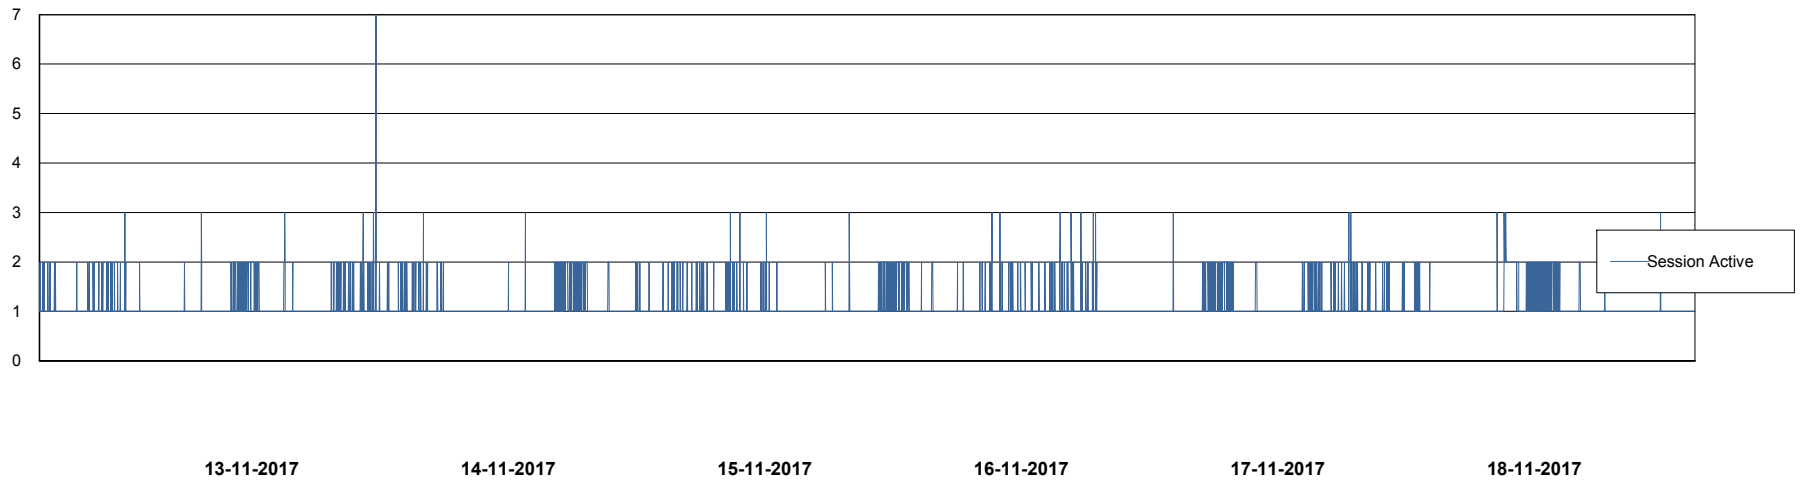

Harddisk Usage VEN_PRD_ORACLE2

| | Free disk space on c: (%) | Free disk space on d: (%) | Free disk space on e: (%) |
|------------|---------------------------|---------------------------|---------------------------|
| 18-11-2017 | 21 | 65 | 43 |
| 17-11-2017 | 21 | 65 | 44 |
| 16-11-2017 | 21 | 65 | 44 |
| 15-11-2017 | 21 | 65 | 44 |
| 14-11-2017 | 21 | 65 | 44 |
| 13-11-2017 | 21 | 65 | 44 |
| 12-11-2017 | 21 | 65 | 44 |

Weekly SLA Customer Report

Customer VEN_Production
Database ID 35

Database Performance VENDB_Production

DB Processes Max 500
DB Sessions Max 772

Weekly SLA Customer Report

Customer VEN_Production
Database ID 35