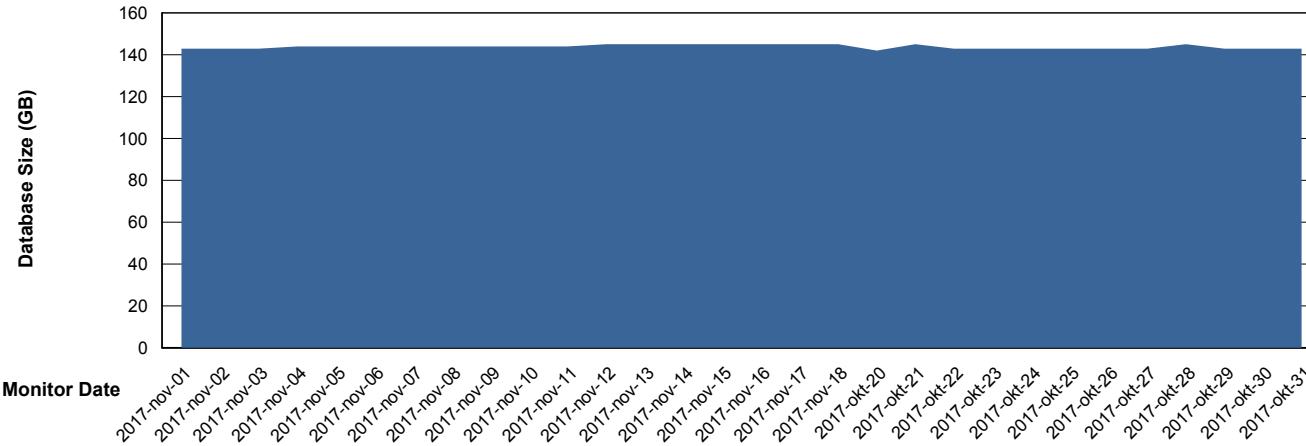

Database Performance VENDB_Standby

DB Processes Max 500
DB Sessions Max 772

Weekly SLA Customer Report

Customer VEN_Production
 Database ID 35

DATABASE SIZE VENDB_Production

Database growth over last month

Database Tablespace VENDB_Production

| Date | Tablespace Name | Filesize (Gb) | Usedsize (Gb) | Percentage free |
|------------|-----------------|---------------|---------------|-----------------|
| 18-11-2017 | ABSDATA | 2 | 48 | 19 |
| | INDX | 2 | 96 | 14 |
| 17-11-2017 | ABSDATA | 2 | 48 | 19 |
| | INDX | 2 | 96 | 14 |
| 16-11-2017 | ABSDATA | 2 | 48 | 19 |
| | INDX | 2 | 96 | 14 |
| 15-11-2017 | ABSDATA | 2 | 48 | 19 |
| | INDX | 2 | 96 | 14 |
| 14-11-2017 | ABSDATA | 2 | 48 | 19 |
| | INDX | 2 | 96 | 14 |
| 13-11-2017 | ABSDATA | 2 | 48 | 19 |
| | INDX | 2 | 96 | 14 |
| 12-11-2017 | ABSDATA | 2 | 48 | 19 |
| | INDX | 2 | 96 | 14 |