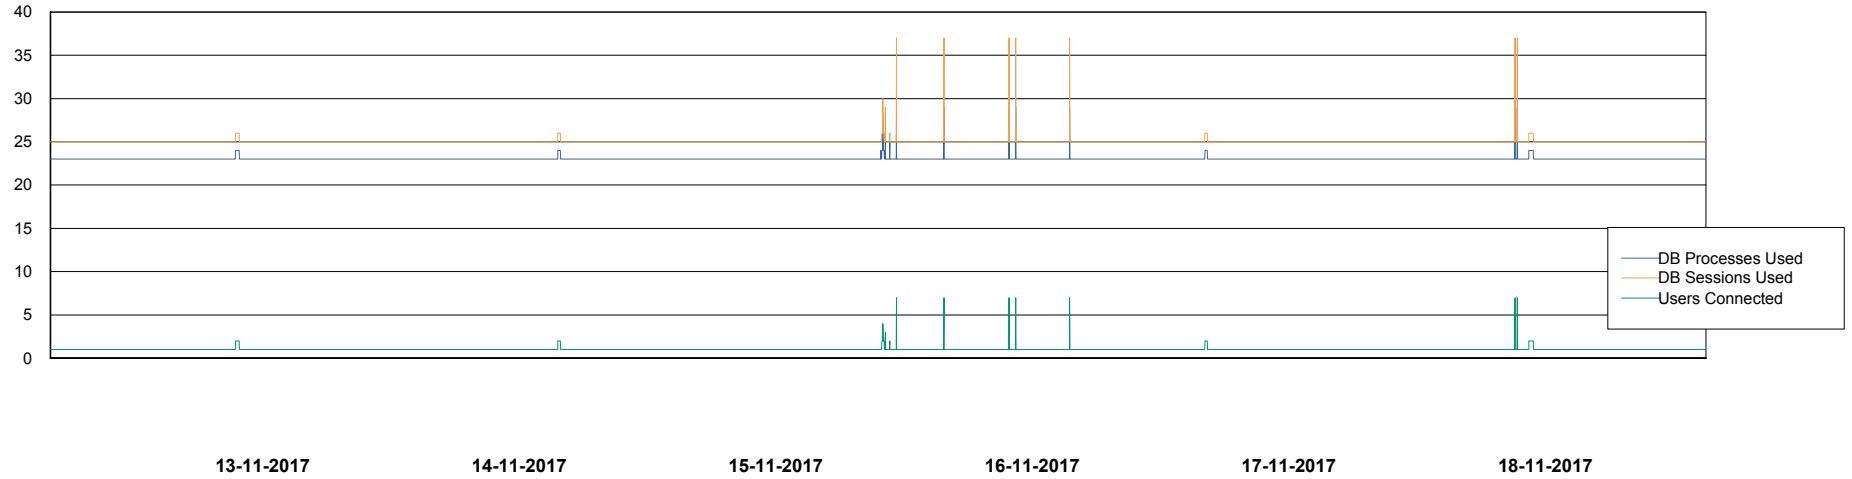

Database Performance VENDB_Standby

DB Processes Max 500
DB Sessions Max 772