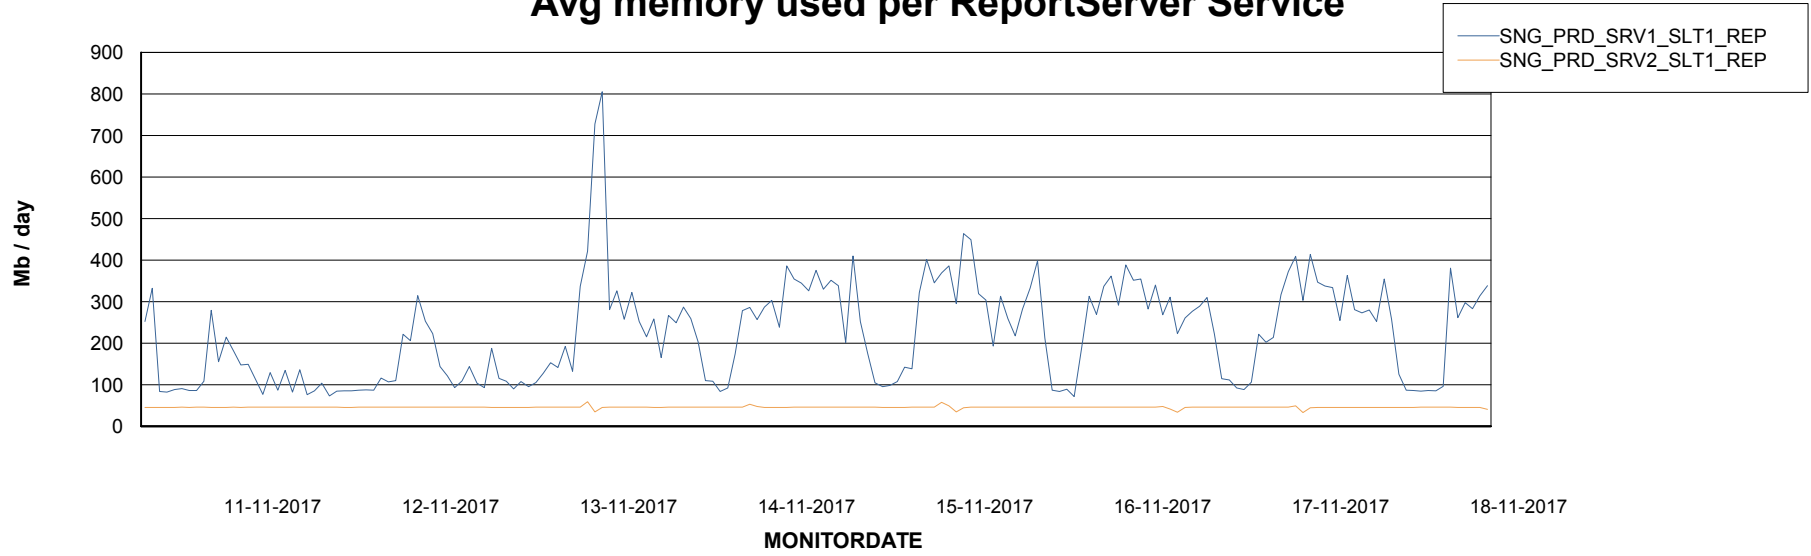

Avg users per day per ABS server

Weekly SLA Customer Report

Customer SNG_Production
Database ID 70

ABSSolute Application ReportServer Services

Avg memory used per ReportServer Service

Weekly SLA Customer Report