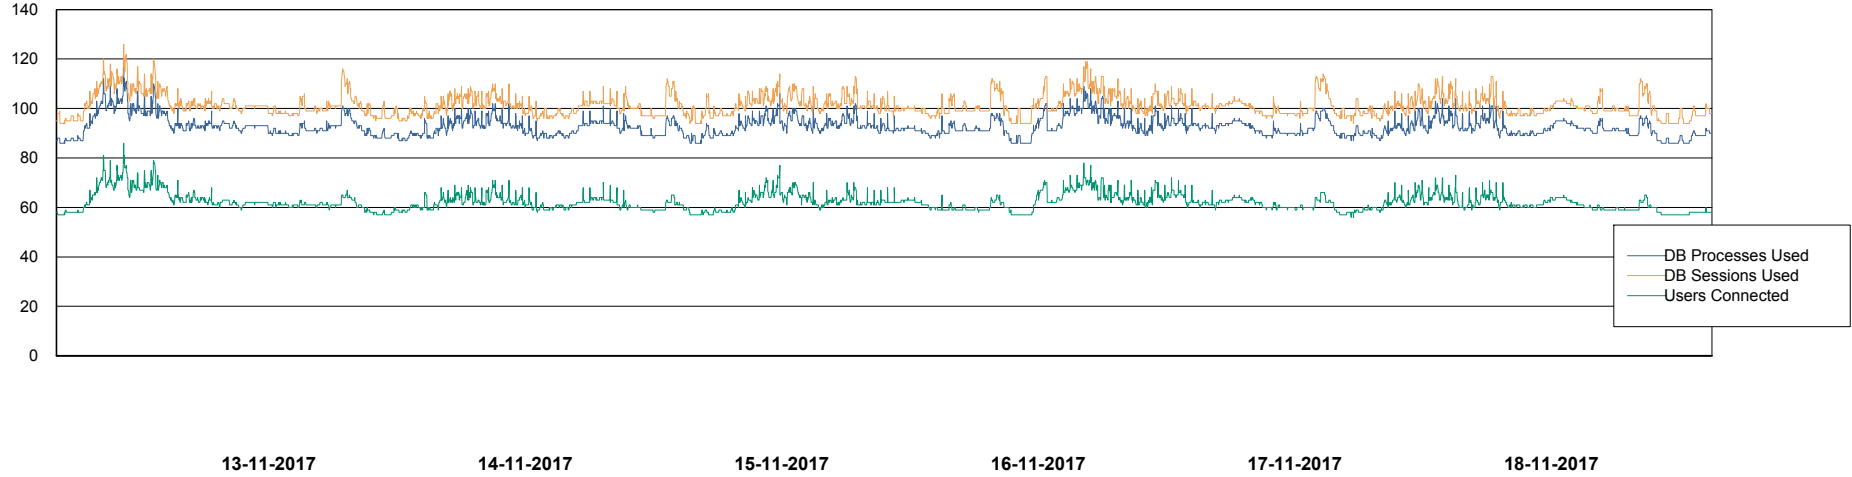

Harddisk Usage PCO_PRD_ORACLE2

	Free disk space on c: (%)	Total disk space on c: (Gb)	Free disk space on d: (%)	Total disk space on d: (Gb)
18-11-2017	76	279	18	838
17-11-2017	76	279	18	838
16-11-2017	76	279	19	838
15-11-2017	76	279	19	838
14-11-2017	76	279	20	838
13-11-2017	76	279	20	838
12-11-2017	76	279	20	838

Weekly SLA Customer Report

Customer PCO Production
Database ID 44

Database Performance PCODB_Production

DB Processes Max 300
DB Sessions Max 480

Weekly SLA Customer Report

Customer PCO Production
Database ID 44