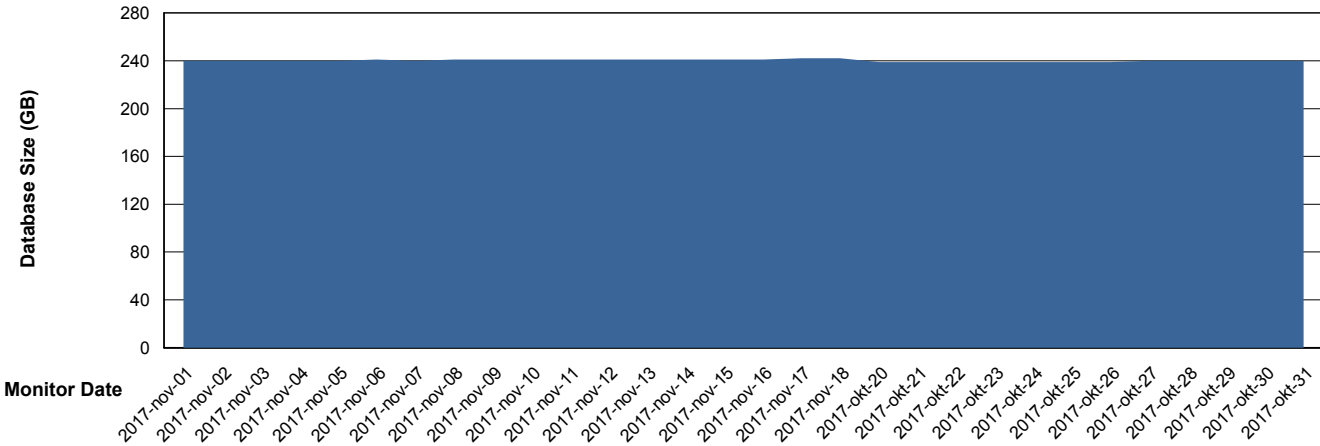

Database Performance PCODB_Standby

DB Processes Max 520
DB Sessions Max 804

Weekly SLA Customer Report

Customer PCO Production
 Database ID 44

DATABASE SIZE PCODB_Production

Database growth over last month