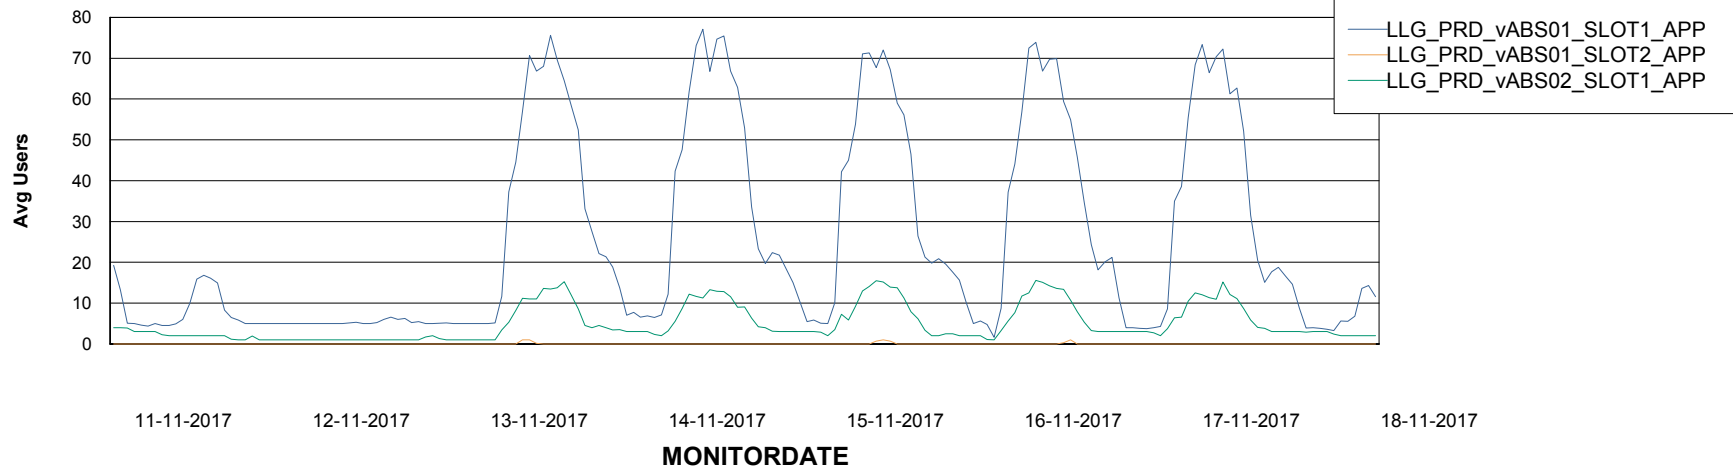

Weekly SLA Customer Report

Customer LLG_Production
Database ID 53

ABSSolute Application Server Services

Avg memory used per ABS Server Service

Avg users per day per ABS server

Weekly SLA Customer Report

Customer LLG_Production
Database ID 53