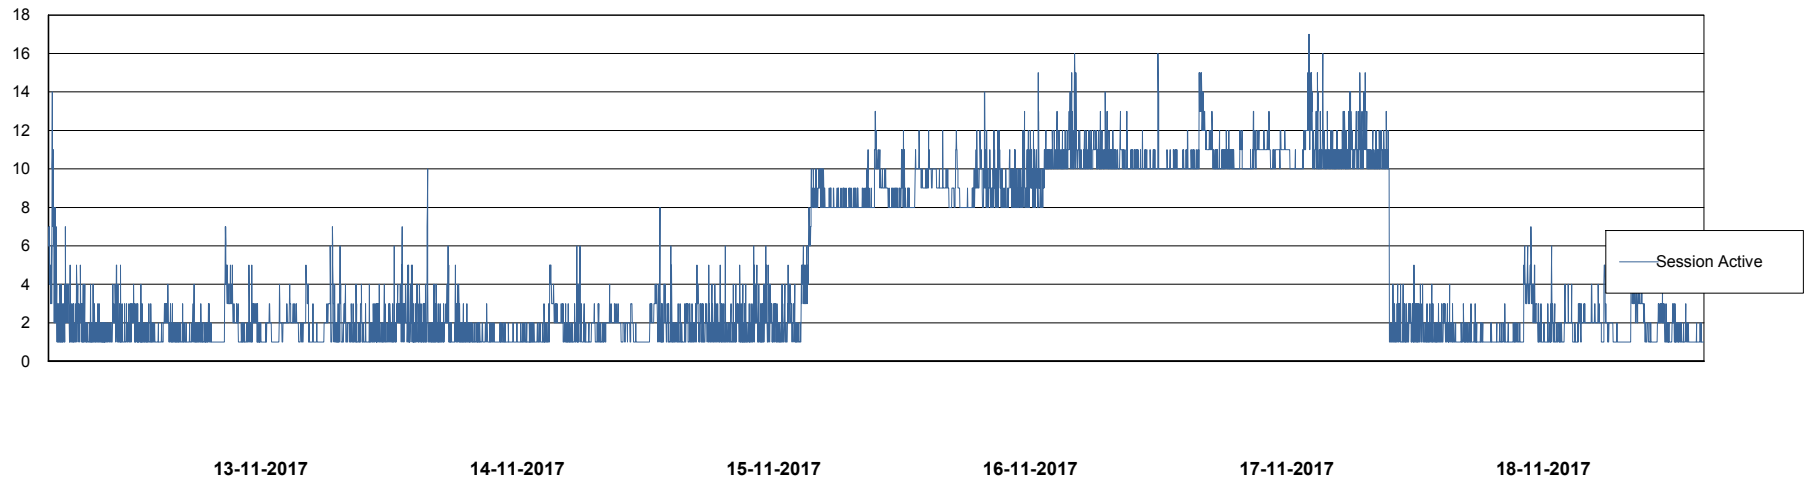

Database Performance LLGDB_Production

DB Processes Max 520
DB Sessions Max 804