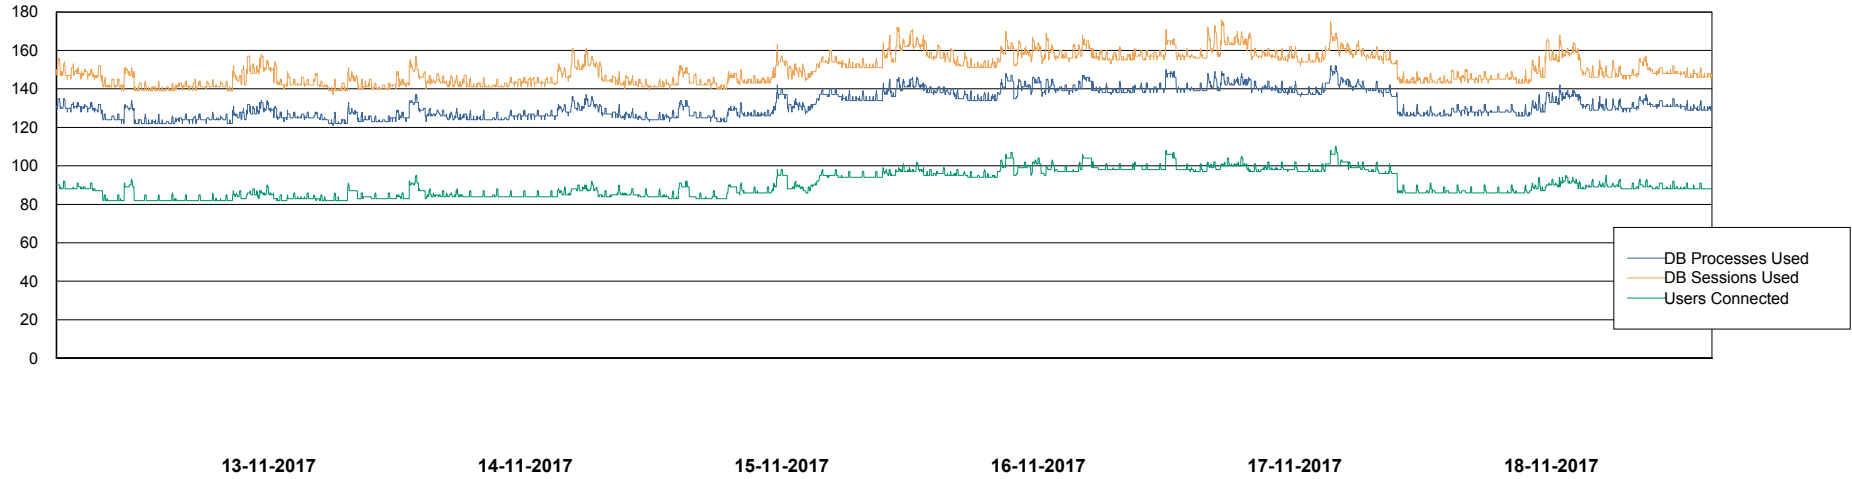

Database Performance LLGDB_Production

DB Processes Max 520
DB Sessions Max 804