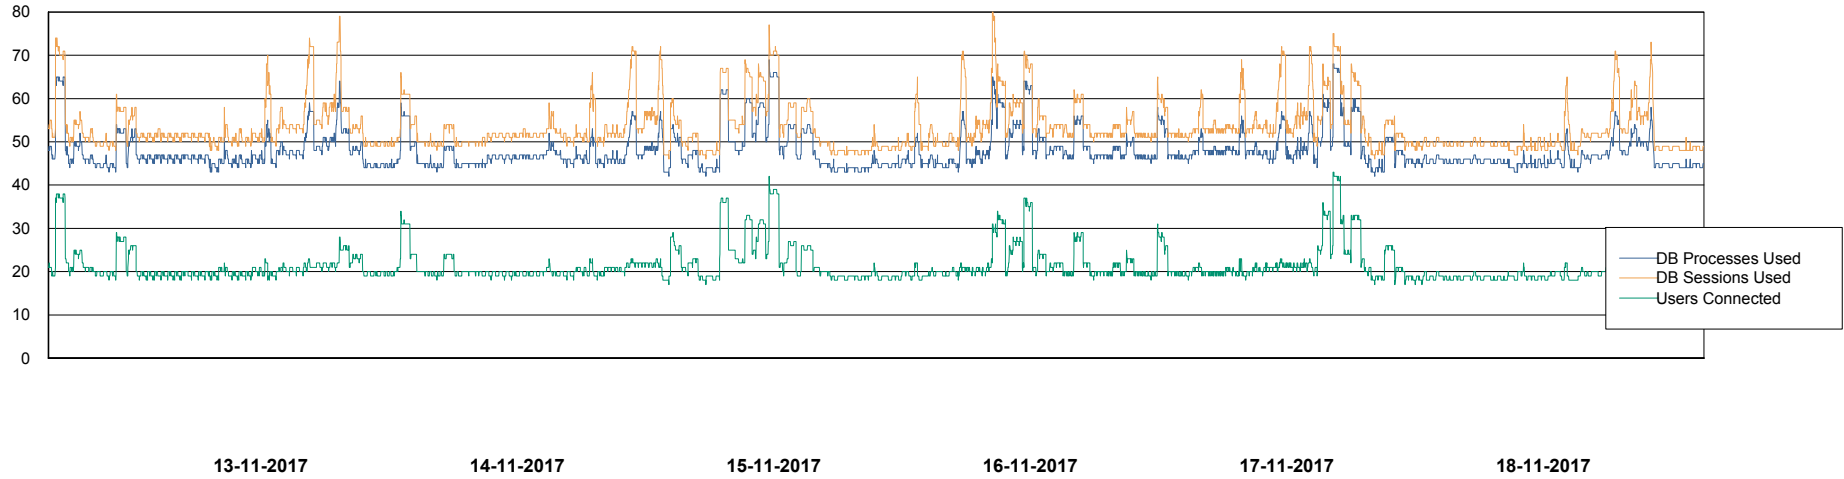

Database Performance LLGDB_Standby

DB Processes Max 520
DB Sessions Max 804

Weekly SLA Customer Report

Customer LLG_Production
Database ID 53

Database Performance LLGDBBI_Production

DB Processes Max 500
DB Sessions Max 780