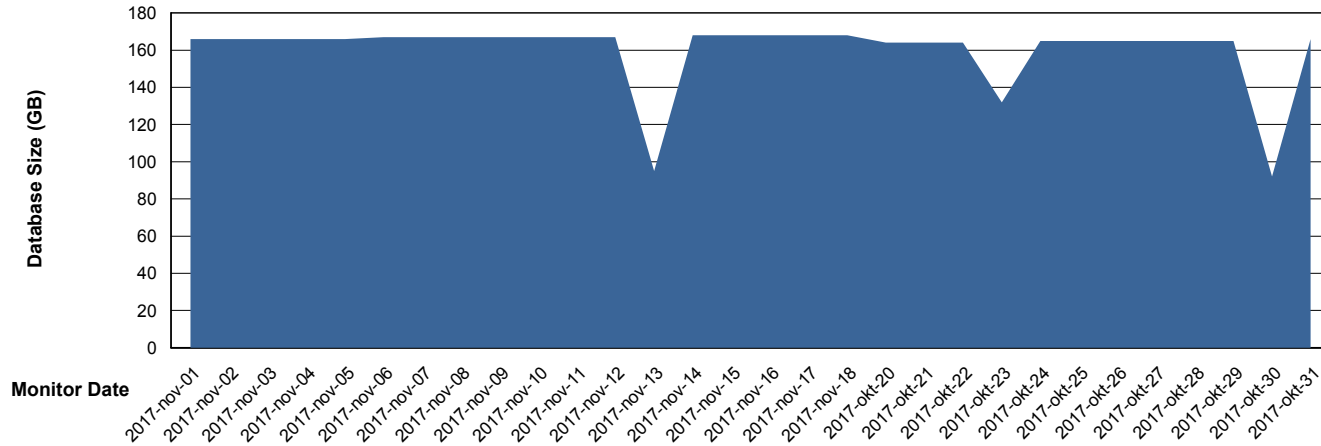

Database Performance LLGDB_Standby

DB Processes Max 520
DB Sessions Max 804

Weekly SLA Customer Report

Customer LLG_Production
Database ID 53

Database Performance LLGDBBI_Production

DB Processes Max 500
DB Sessions Max 780

Weekly SLA Customer Report

Customer LLG_Production
Database ID 53

DATABASE SIZE LLGDB_Production

Database growth over last month

DATABASE SIZE LLGDBBI_Production

Database growth over last month

Weekly SLA Customer Report