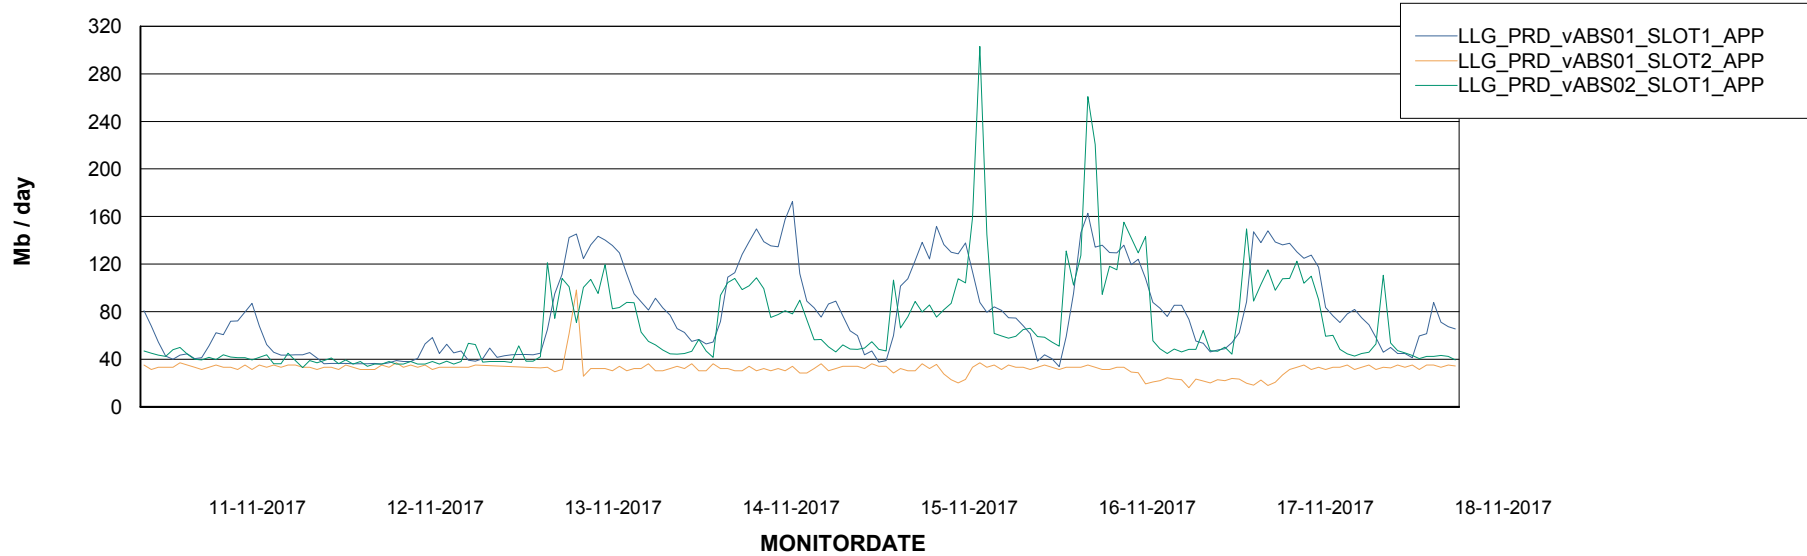

ABSSolute Application Server Services

Avg memory used per ABS Server Service