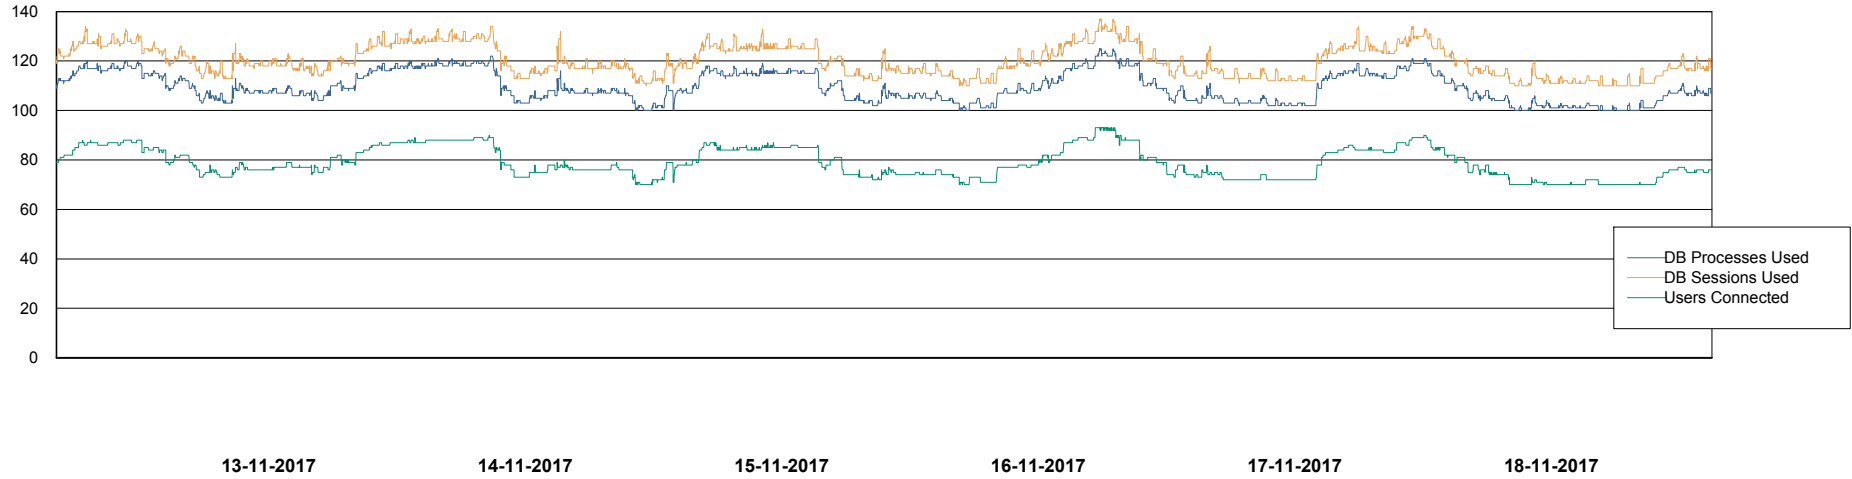

Harddisk Usage FIS_PRD_ORACLE2

	Free disk space on c: (%)	Total disk space on c: (Gb)	Free disk space on l: (%)	Total disk space on l: (Gb)	Free disk space on o: (%)	Total disk space on o: (Gb)
18-11-2017	70	279	25	279	23	373
17-11-2017	70	279	25	279	23	373
16-11-2017	70	279	25	279	23	373
15-11-2017	70	279	25	279	23	373
14-11-2017	70	279	25	279	23	373
13-11-2017	70	279	25	279	23	373
12-11-2017	71	279	25	279	23	373

Weekly SLA Customer Report

Customer FIS_Production
Database ID 46

Database Performance FISDB_Production

DB Processes Max 150
DB Sessions Max 264

Weekly SLA Customer Report

Customer FIS_Production
Database ID 46

Database Performance FISDB_Standby

DB Processes Max 150
DB Sessions Max 264

Weekly SLA Customer Report

Customer FIS_Production
 Database ID 46

DATABASE SIZE FISDB_Production

Database growth over last month