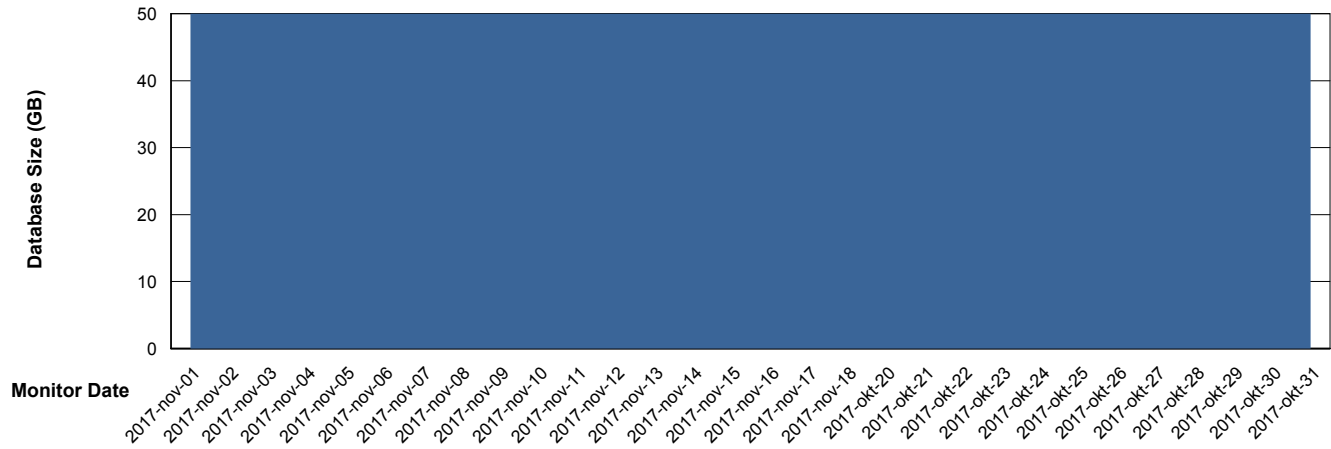

DATABASE SIZE DFDDDBI_Production

Database growth over last month