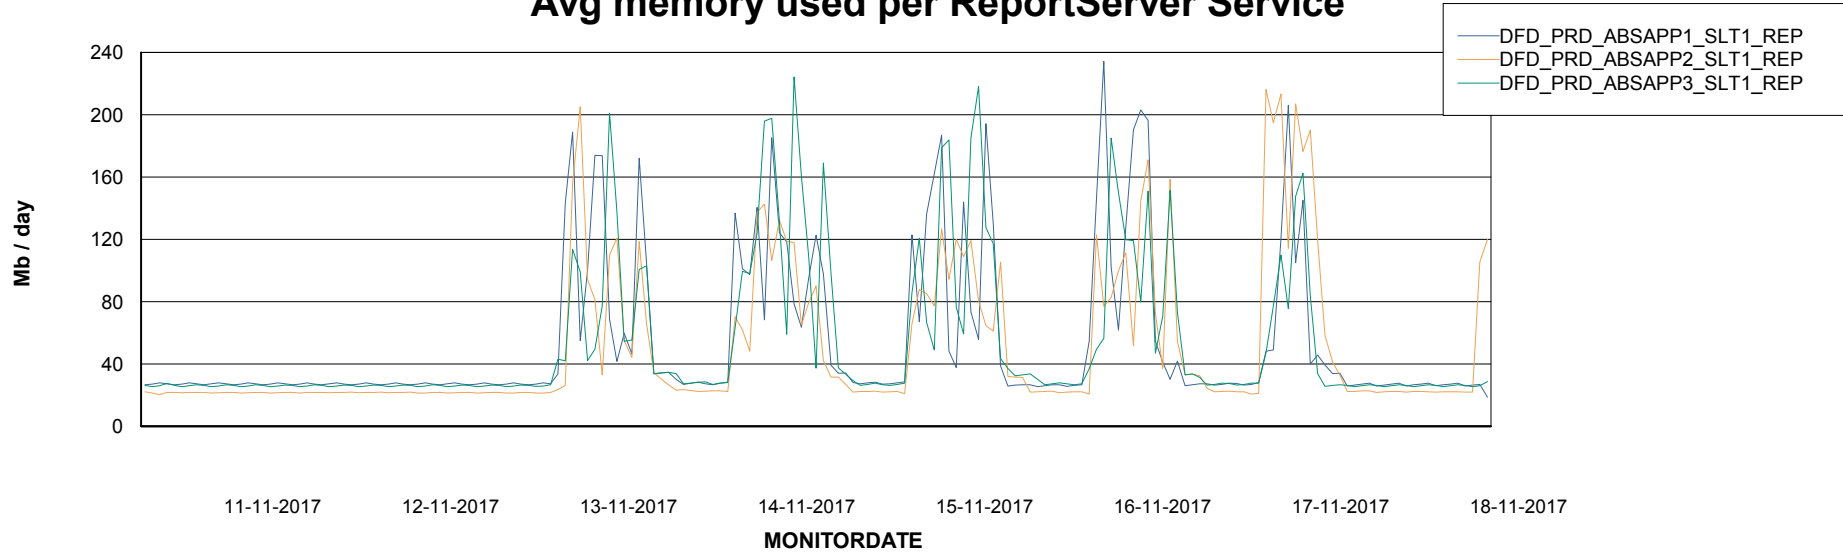

Avg memory used per ABS Server Service

Avg users per day per ABS server

Weekly SLA Customer Report

Customer DFD Production
Database ID 39

ABSSolute Application ReportServer Services

Avg memory used per ReportServer Service