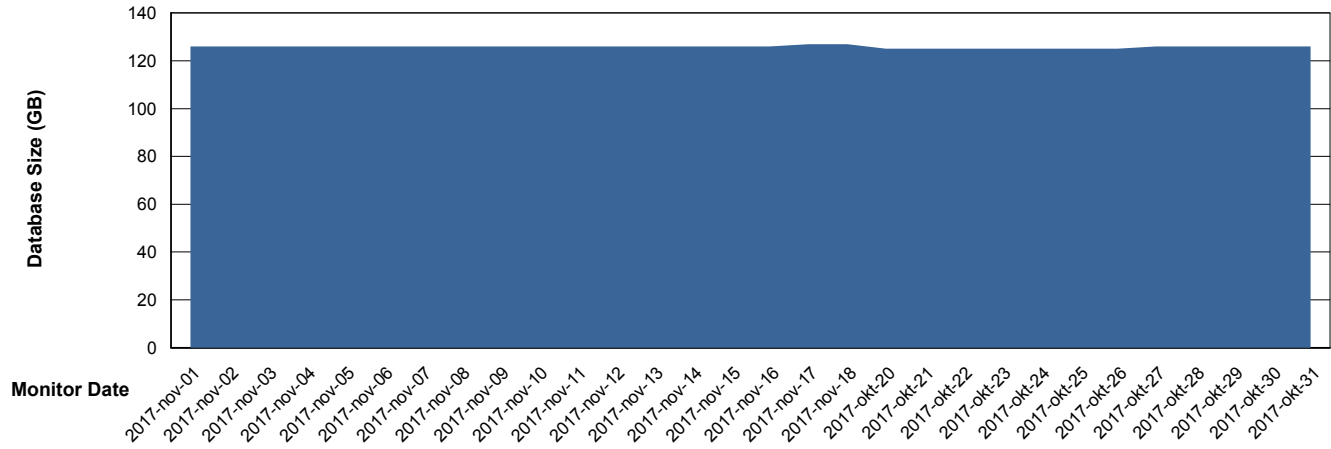

DATABASE SIZE DFDDDB_Production

Database growth over last month