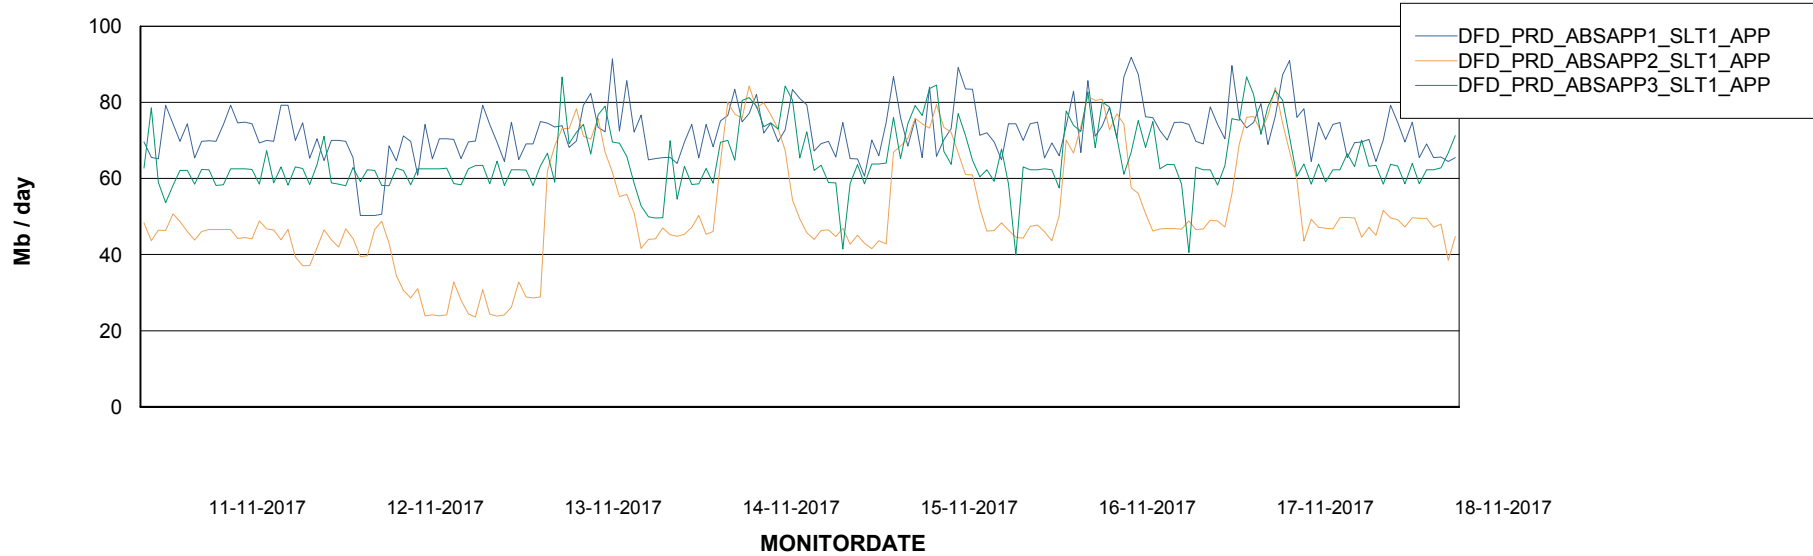

ABSSolute Application Server Services

Avg memory used per ABS Server Service