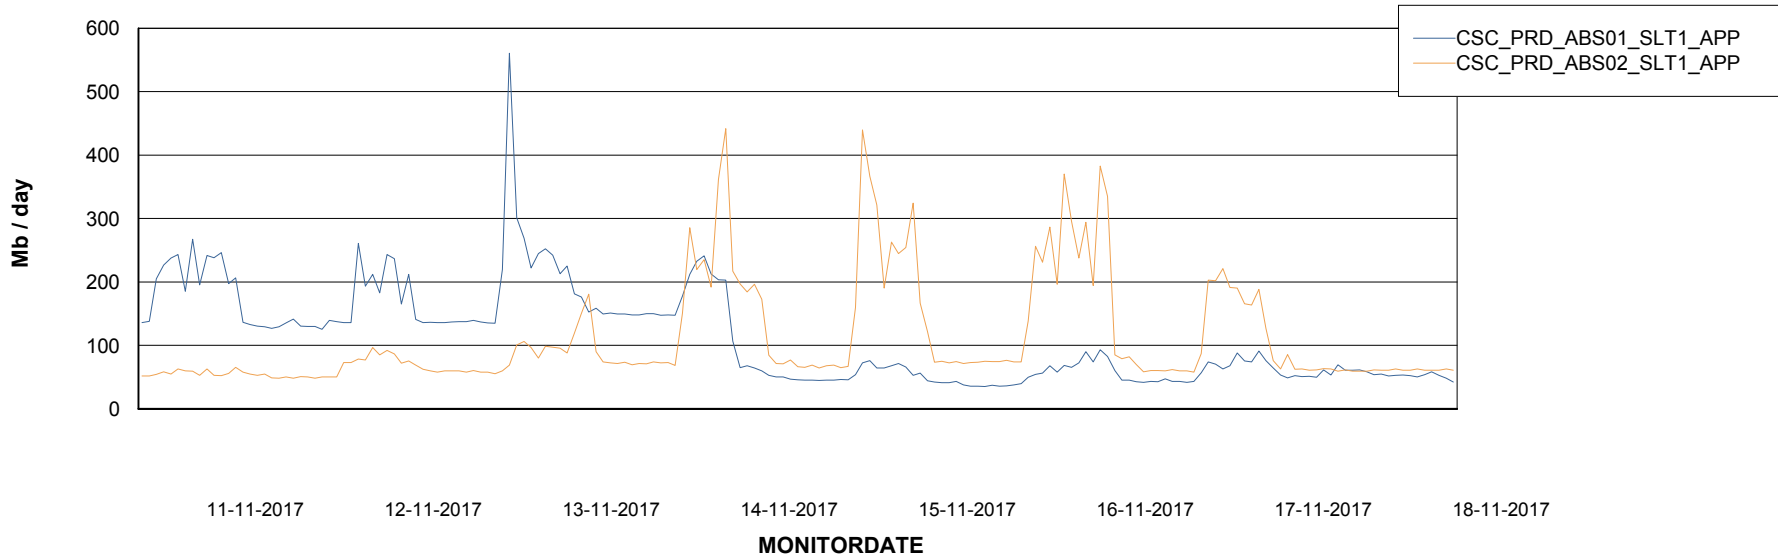

ABSolute Application Server Services

Avg memory used per ABS Server Service