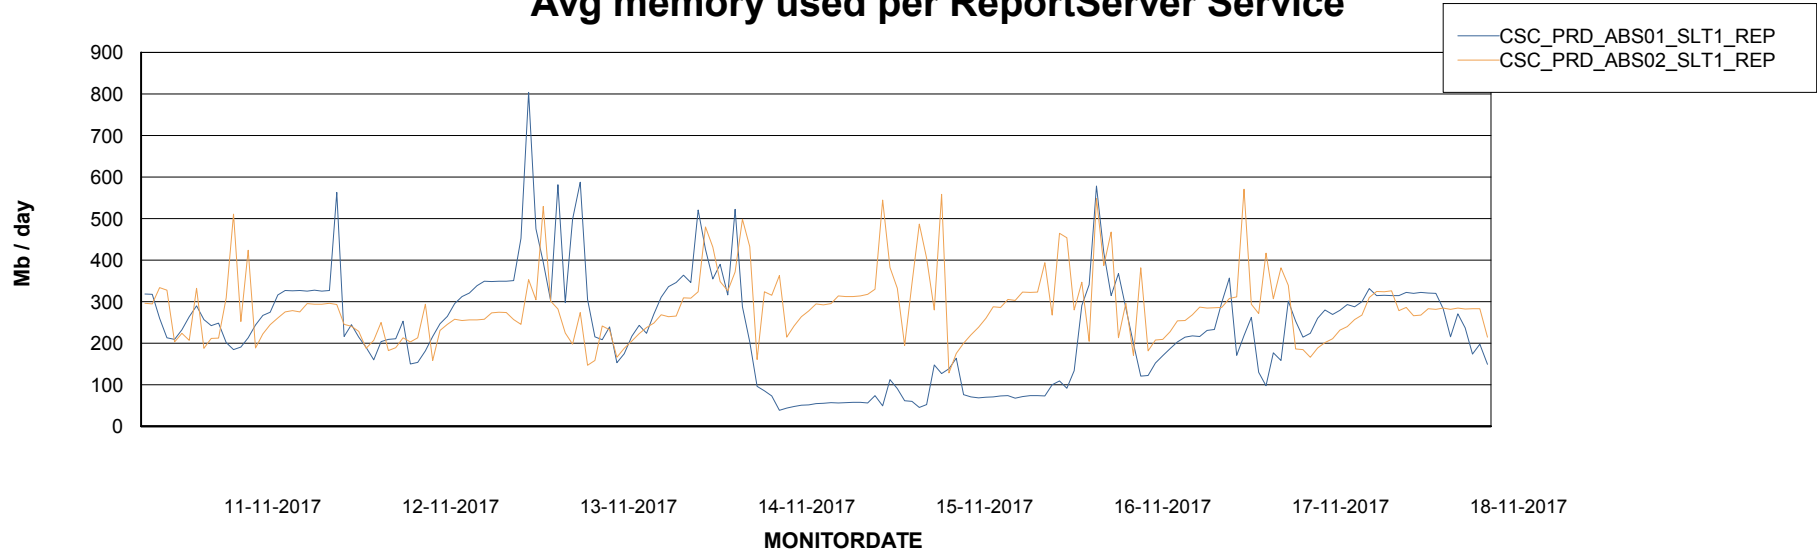

Avg memory used per ABS Server Service

Avg users per day per ABS server

Weekly SLA Customer Report

Customer CSC_Production
Database ID 50

ABSSolute Application ReportServer Services

Avg memory used per ReportServer Service