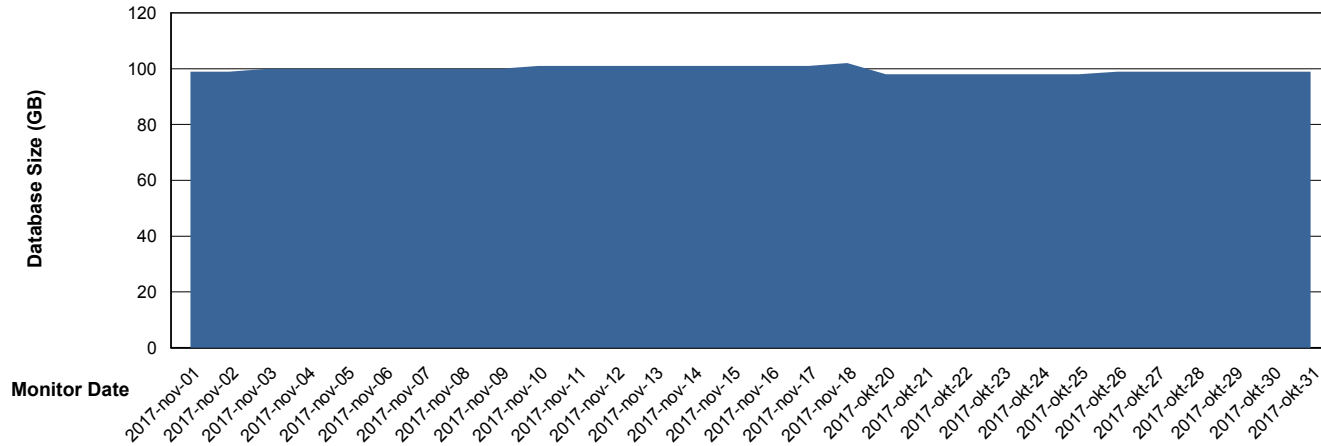

DATABASE SIZE CLODB_Production

Database growth over last month