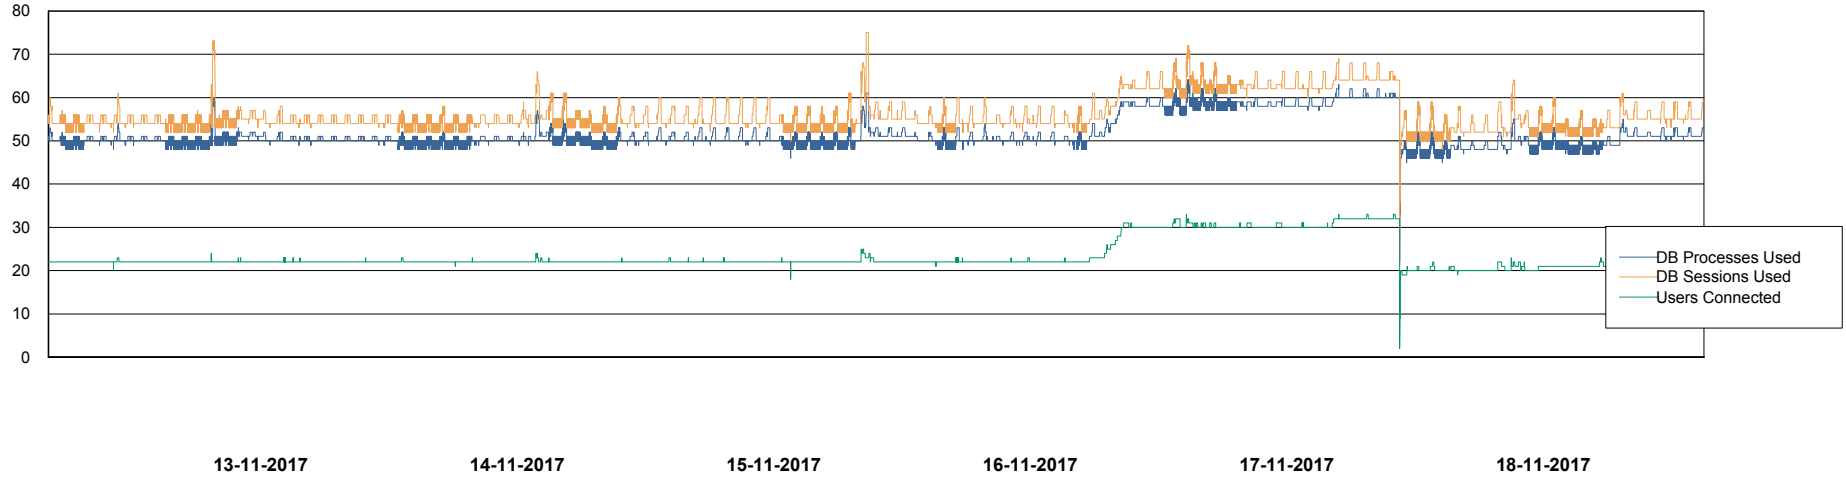

Database Performance CLODB_Test

DB Processes Max 500
DB Sessions Max 792