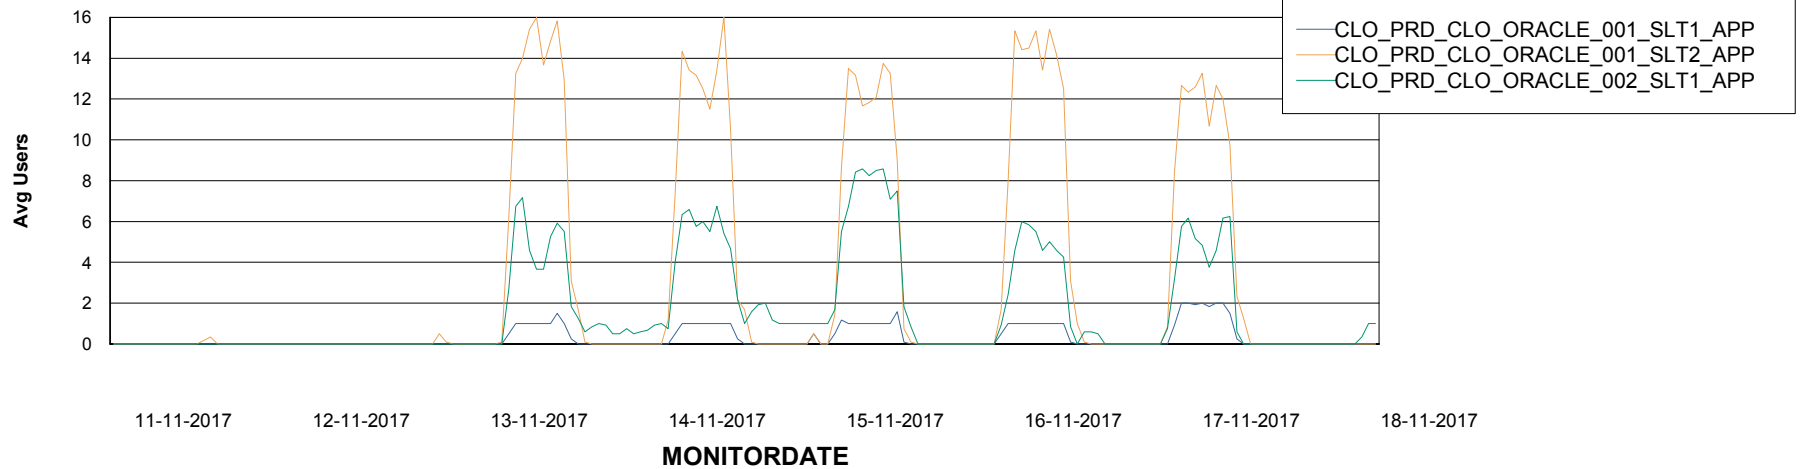

Avg users per day per ABS server