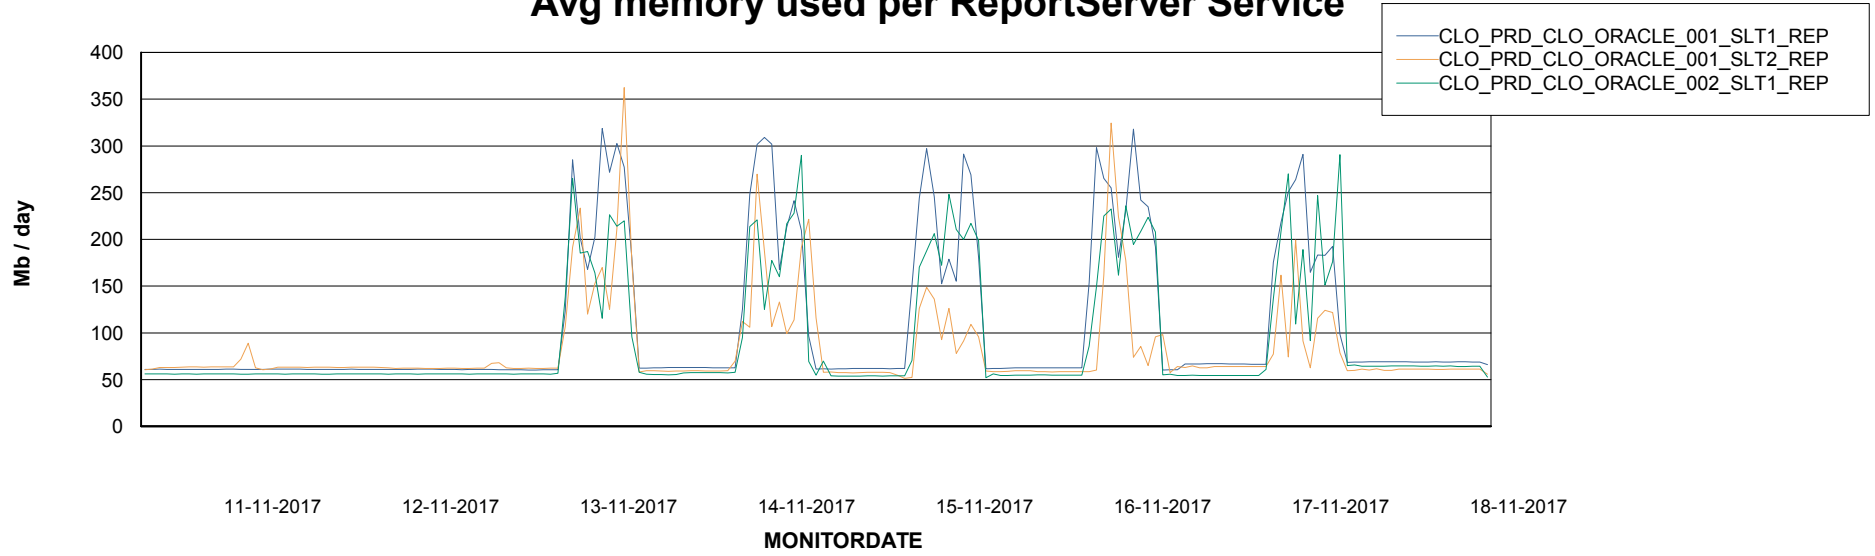

ABSSolute Application ReportServer Services

Avg memory used per ReportServer Service