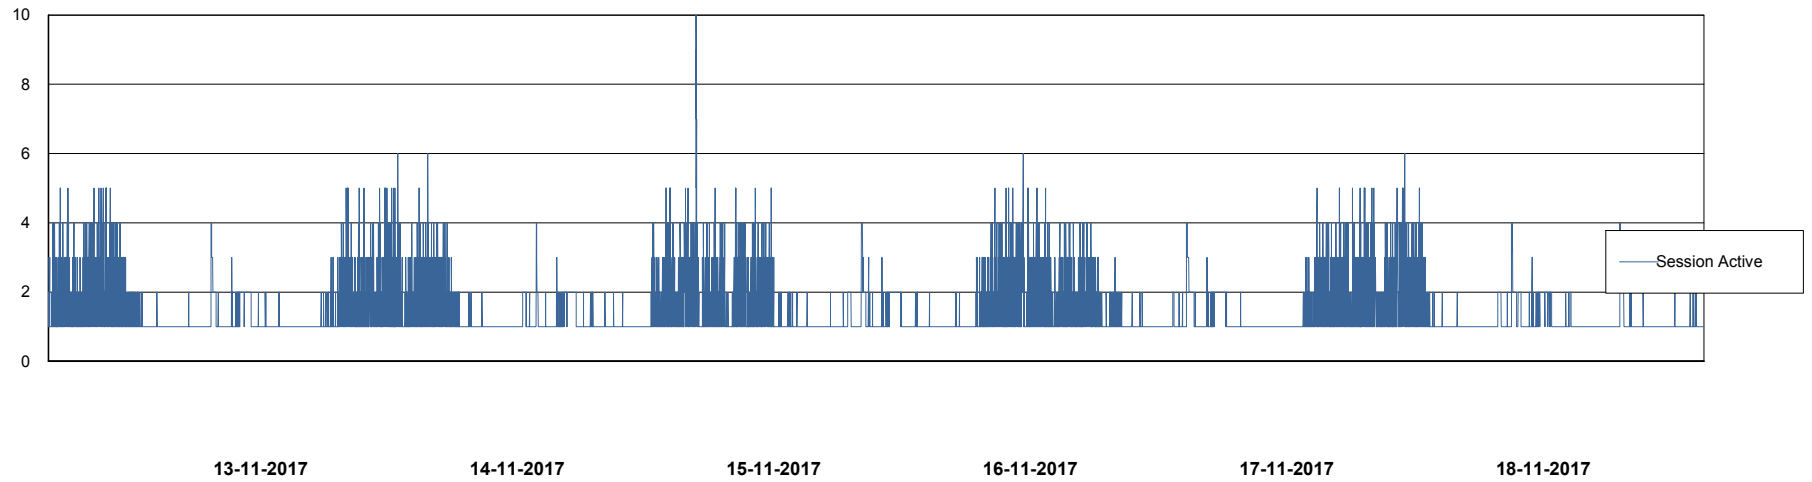

Database Performance CLODB_Production

DB Processes Max 500
DB Sessions Max 792