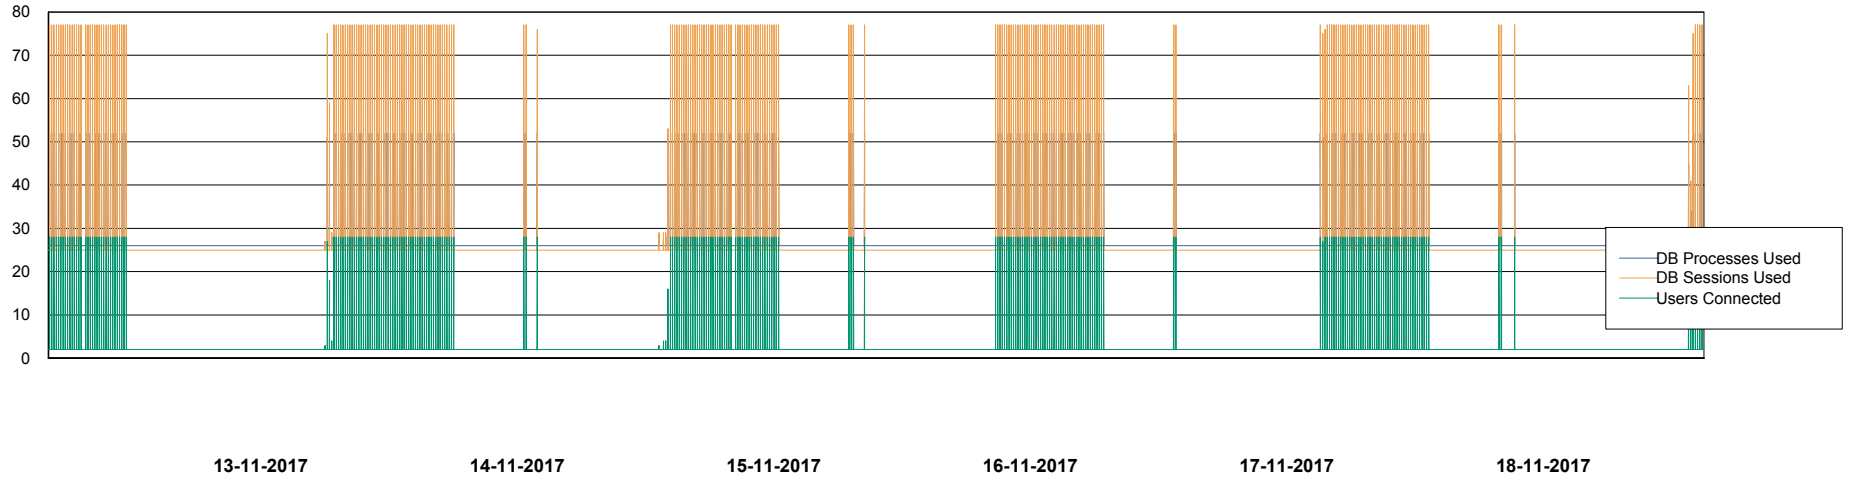

Database Performance CLODB_Standby

DB Processes Max 500
DB Sessions Max 792