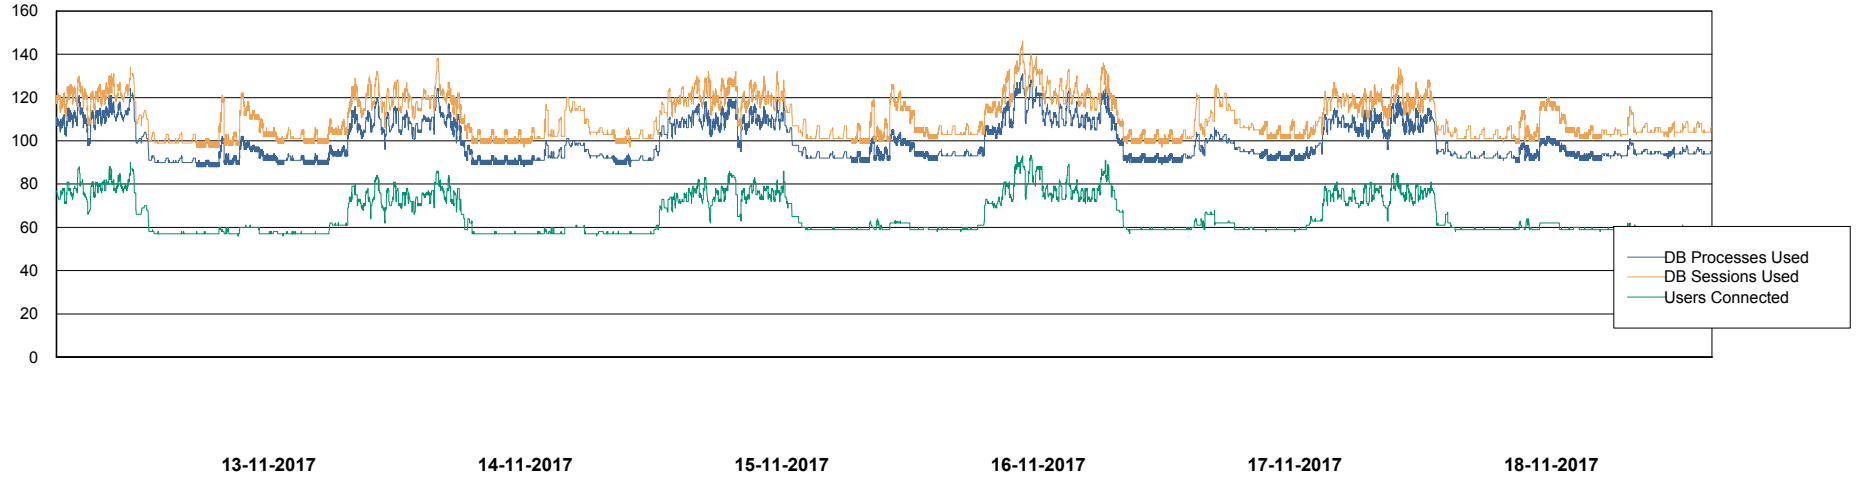

Database Performance CLODB_Production

DB Processes Max 500
DB Sessions Max 792