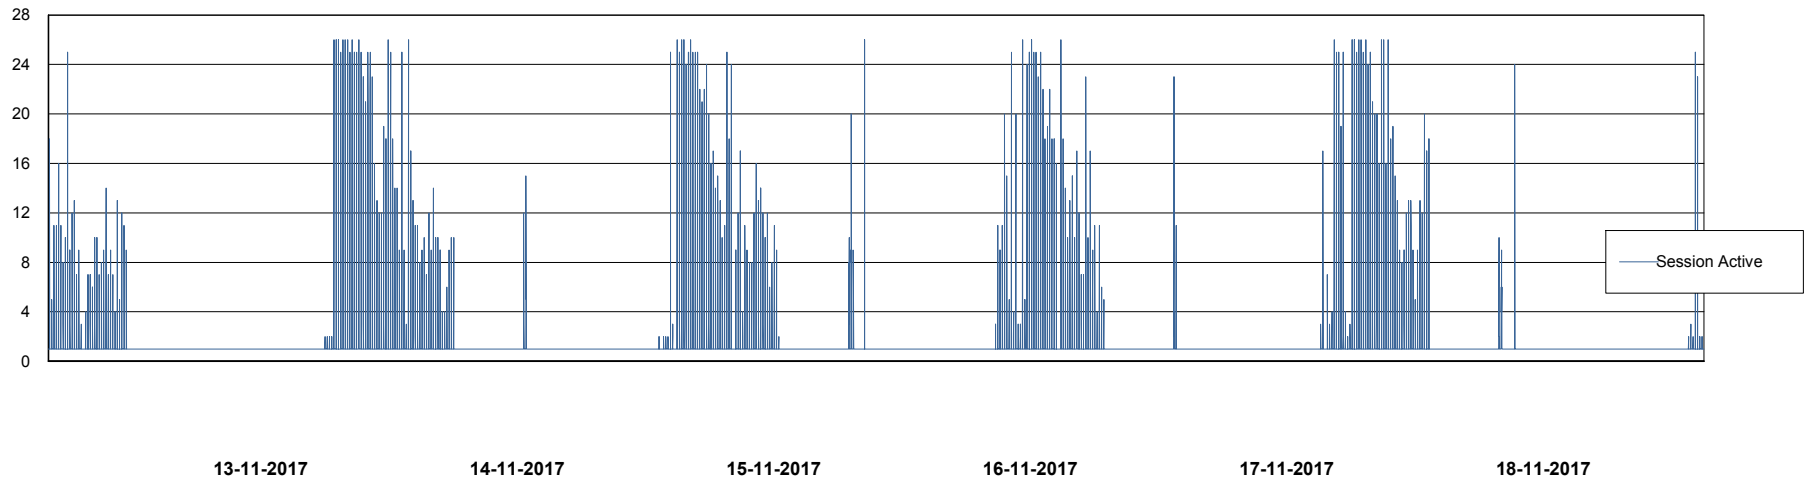

Database Performance CLODB_Standby

DB Processes Max 500
DB Sessions Max 792