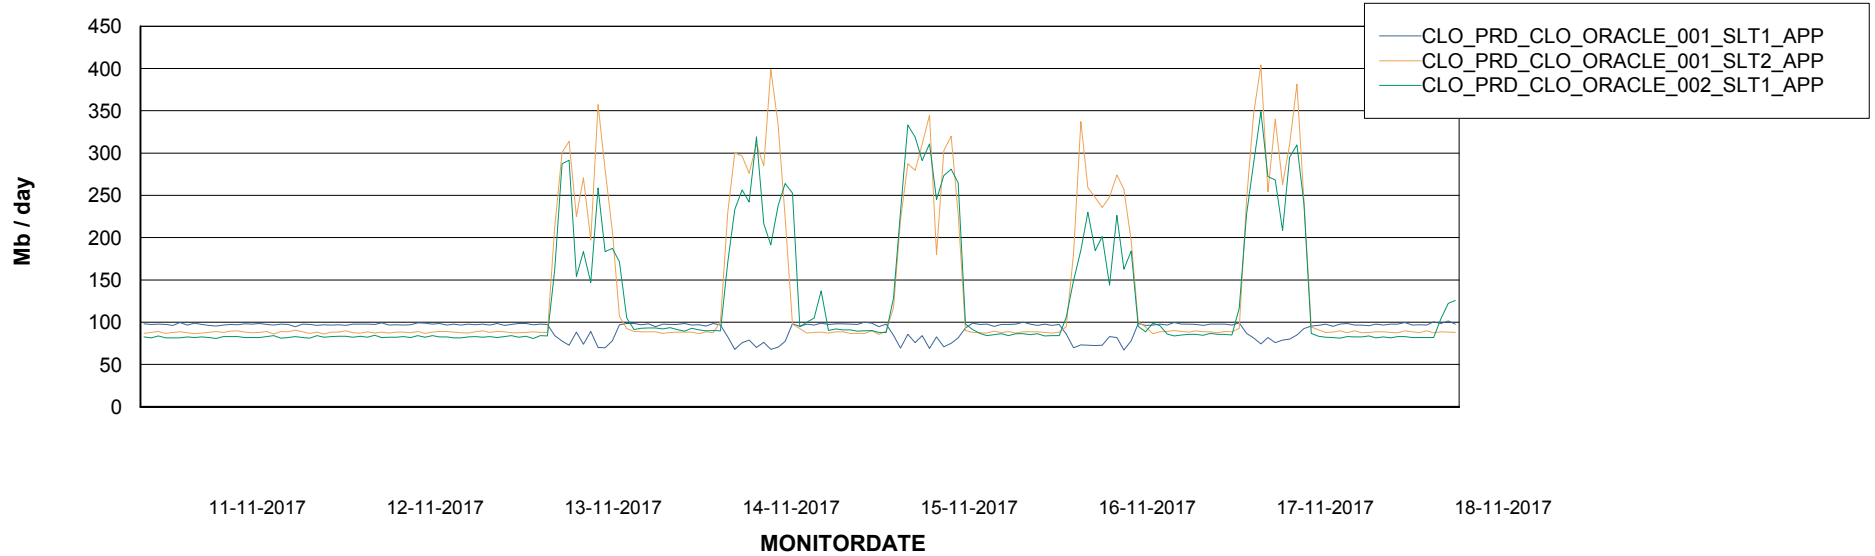

ABSSolute Application Server Services

Avg memory used per ABS Server Service