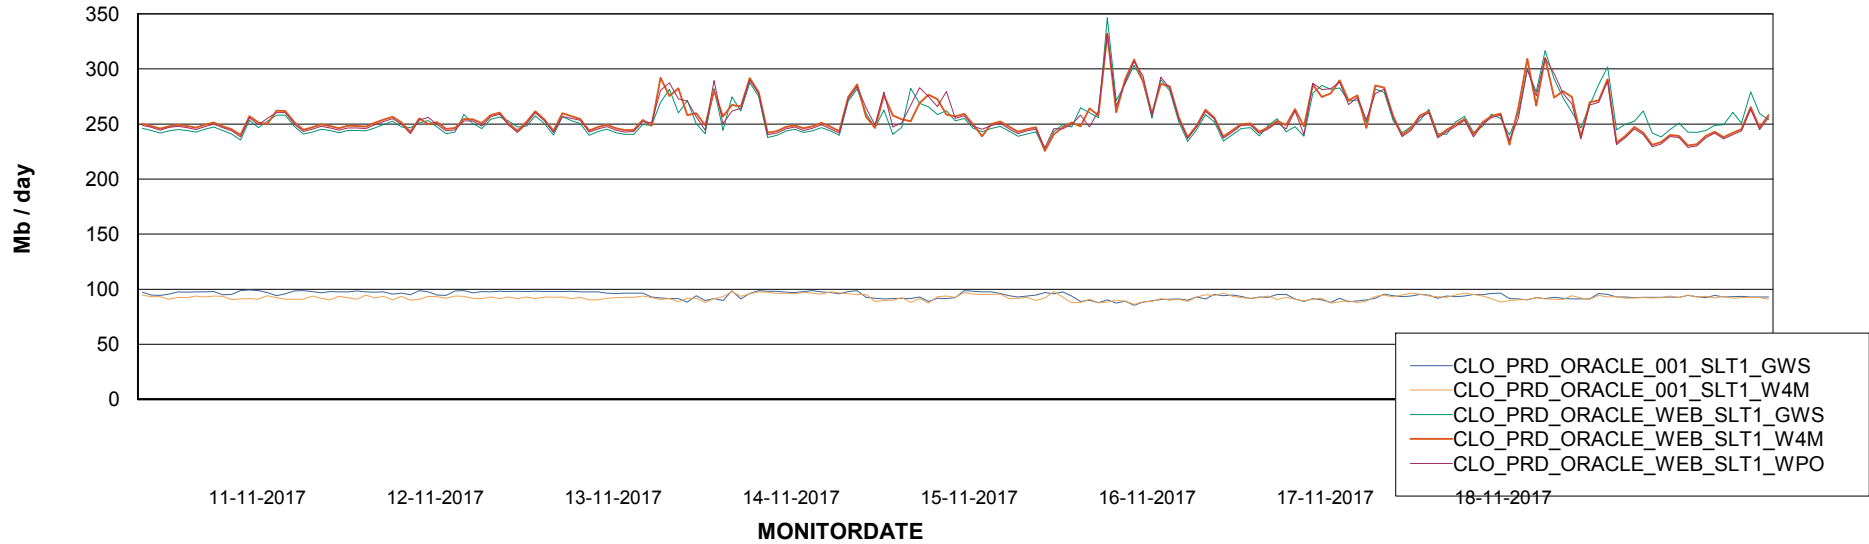

ABSolute Web Component Services

Avg memory used per ABS Web component