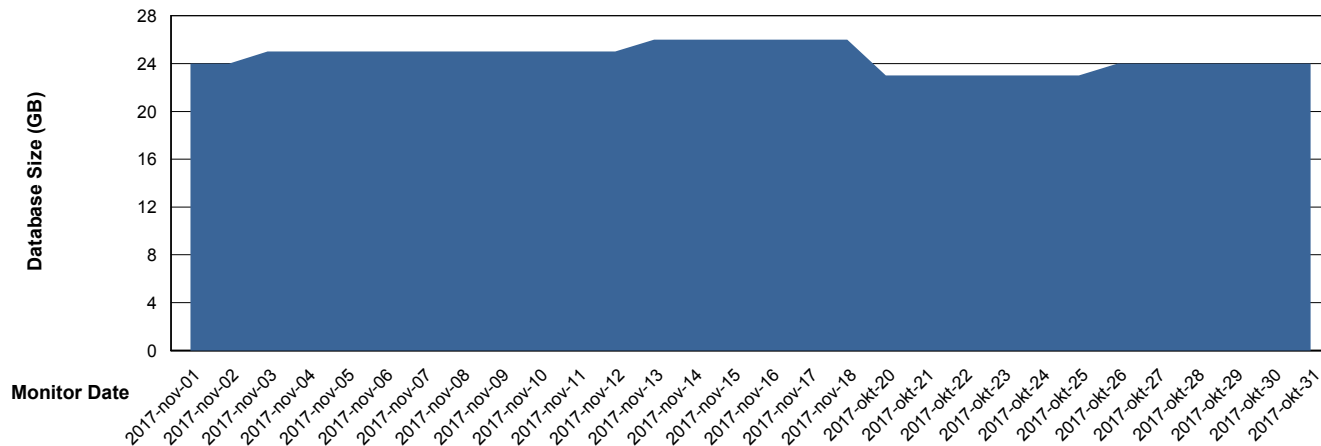

Customer BGG_Production
Database ID 58

DATABASE SIZE BGGDB_BI

Database growth over last month

DATABASE SIZE BGGDB_Production

Database growth over last month

Weekly SLA Customer Report

Customer BGG_Production
Database ID 58

Database Tablespace		BGGDB_BI			
Date	Tablespace Name	Filesize (Gb)	Usedsize (Gb)	Percentage free	
18-11-2017	ABSDATA	2	4	20	
	INDX	2	4	50	
17-11-2017	ABSDATA	2	4	20	
	INDX	2	4	50	
16-11-2017	ABSDATA	2	4	20	
	INDX	2	4	50	
15-11-2017	ABSDATA	2	4	20	
	INDX	2	4	50	
14-11-2017	ABSDATA	2	4	20	
	INDX	2	4	50	
13-11-2017	ABSDATA	2	4	20	
	INDX	2	4	50	
12-11-2017	ABSDATA	2	4	20	
	INDX	2	4	50	