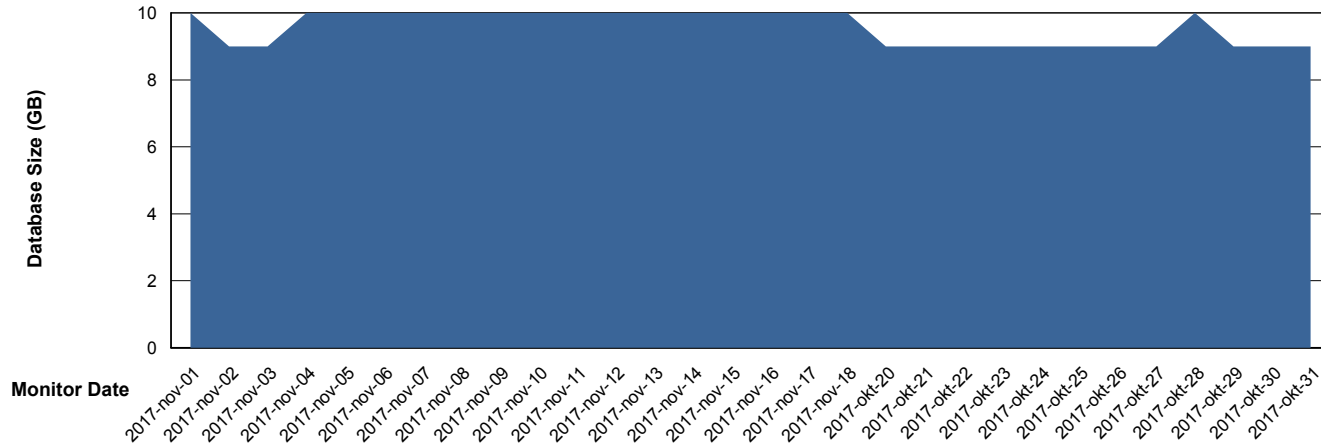

DATABASE SIZE BGGDB_BI

Database growth over last month