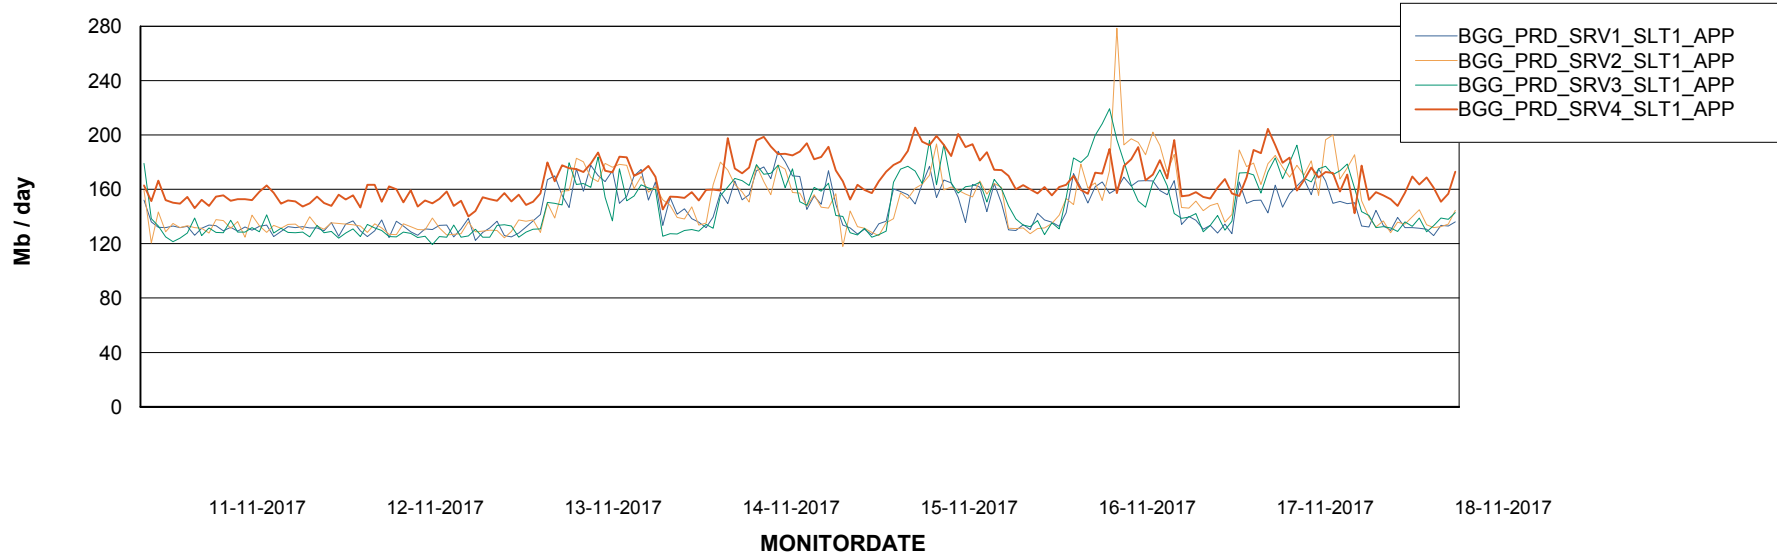

ABSSolute Application Server Services

Avg memory used per ABS Server Service