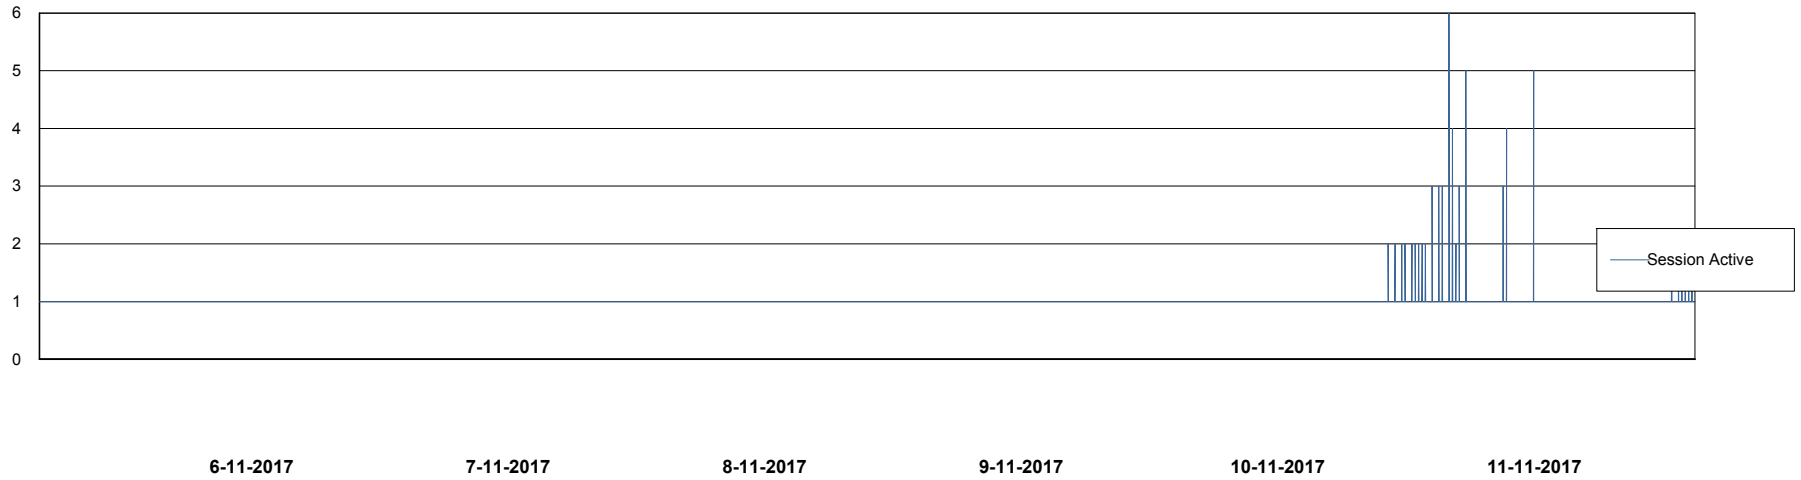

Weekly SLA Customer Report

Customer WBL_Production
Database ID 40

Database Performance WBLDB_Production

DB Processes Max 500
DB Sessions Max 772

Weekly SLA Customer Report

Customer WBL_Production
Database ID 40

Database Performance WBLDB_Standby

DB Processes Max 500
DB Sessions Max 772

Weekly SLA Customer Report

Customer WBL_Production
 Database ID 40

DATABASE SIZE WBLDB_Production

Database growth over last month