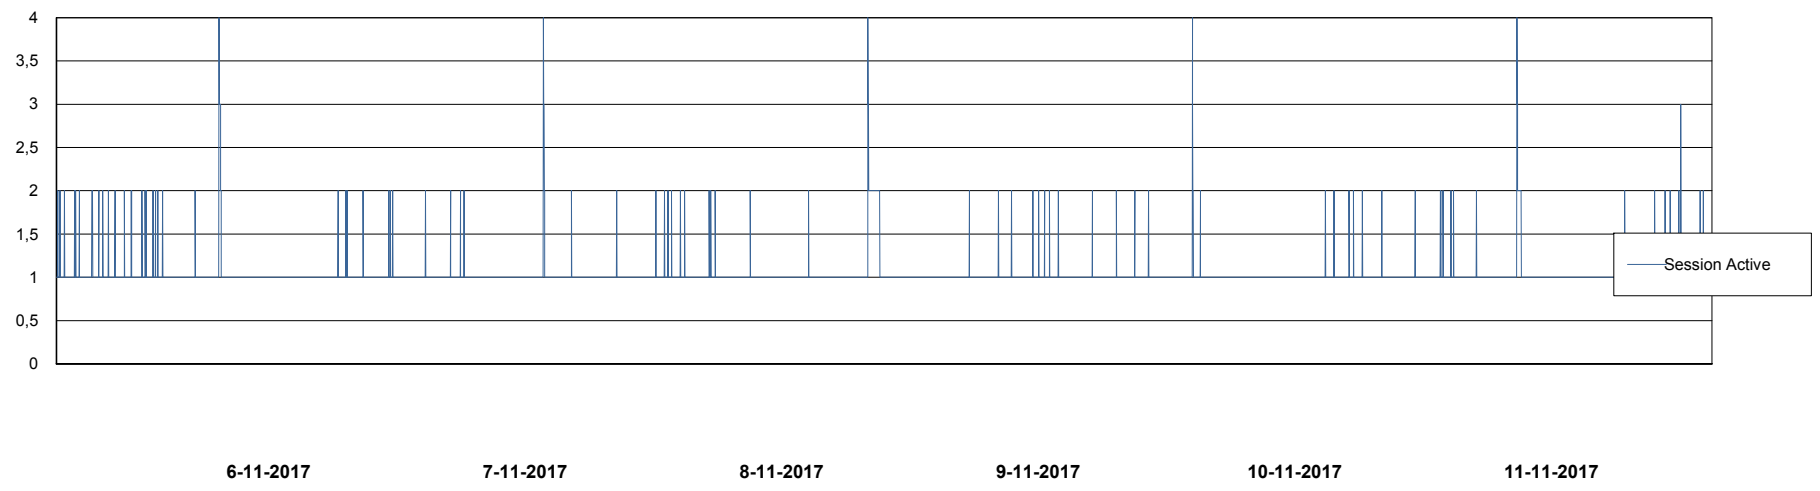

Weekly SLA Customer Report

Customer WBL_Production
Database ID 40

Harddisk Usage WBL_PRD_ORACLE1

	Free disk space on c: (%)	Total disk space on c: (Gb)	Free disk space on d: (%)	Total disk space on d: (Gb)	Free disk space on e: (%)	Total disk space on e: (Gb)	Free disk space on f: (%)	Total disk space on f: (Gb)
11-11-2017	73	120	79	200	93	200	92	100
10-11-2017	73	120	79	200	93	200	92	100
9-11-2017	73	120	79	200	93	200	92	100
8-11-2017	73	120	79	200	93	200	93	100
7-11-2017	73	120	79	200	93	200	93	100
6-11-2017	73	120	79	200	93	200	93	100
5-11-2017	73	120	79	200	93	200	93	100

Harddisk Usage WBL_PRD_ORACLE2

	Free disk space on c: (%)	Total disk space on c: (Gb)	Free disk space on d: (%)	Total disk space on d: (Gb)	Free disk space on e: (%)	Total disk space on e: (Gb)	Free disk space on f: (%)	Total disk space on f: (Gb)
11-11-2017	74	120	90	200	89	200	95	200
10-11-2017	74	120	90	200	89	200	95	200
9-11-2017	74	120	90	200	89	200	96	200
8-11-2017	74	120	90	200	89	200	96	200
7-11-2017	74	120	90	200	89	200	96	200
6-11-2017	74	120	90	200	89	200	96	200
5-11-2017	74	120	90	200	89	200	96	200

Weekly SLA Customer Report

Customer WBL_Production
Database ID 40

Database Performance WBLDB_Production

DB Processes Max 500
DB Sessions Max 772

Weekly SLA Customer Report

Customer WBL_Production
Database ID 40