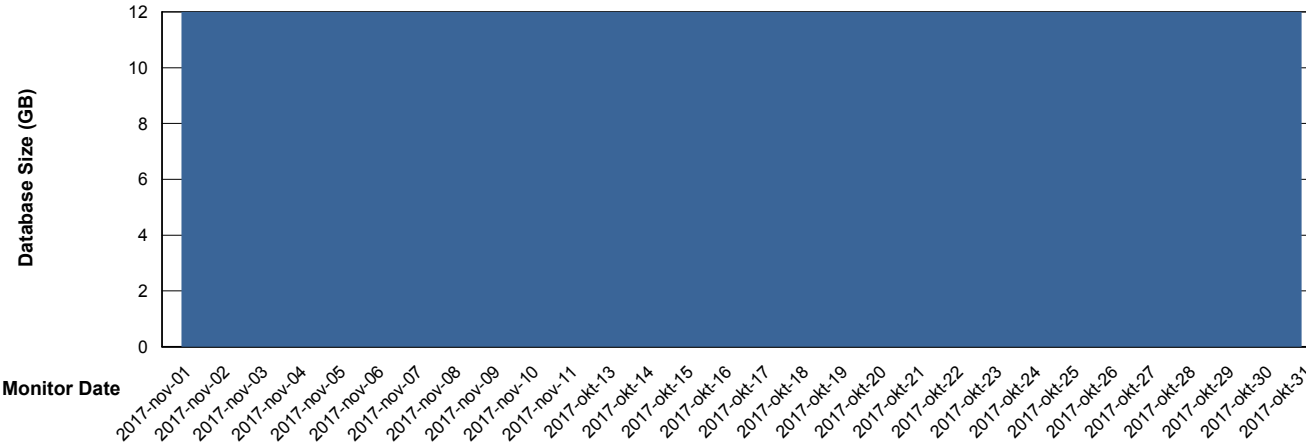

Database Performance WBLDB_Standby

DB Processes Max 500
DB Sessions Max 772

Weekly SLA Customer Report

Customer WBL_Production
 Database ID 40

DATABASE SIZE WBLDB_Production

Database growth over last month

Database Tablespace WBLDB_Production

Date	Tablespace Name	Filesize (Gb)	Usedsize (Gb)	Percentage free
11-11-2017	ABSDATA	2	5	17
	INDX	2	5	38
10-11-2017	ABSDATA	2	5	17
	INDX	2	5	38
9-11-2017	ABSDATA	2	5	17
	INDX	2	5	38
8-11-2017	ABSDATA	2	5	17
	INDX	2	5	38
7-11-2017	ABSDATA	2	5	17
	INDX	2	5	38
6-11-2017	ABSDATA	2	5	17
	INDX	2	5	38
5-11-2017	ABSDATA	2	5	17
	INDX	2	5	38