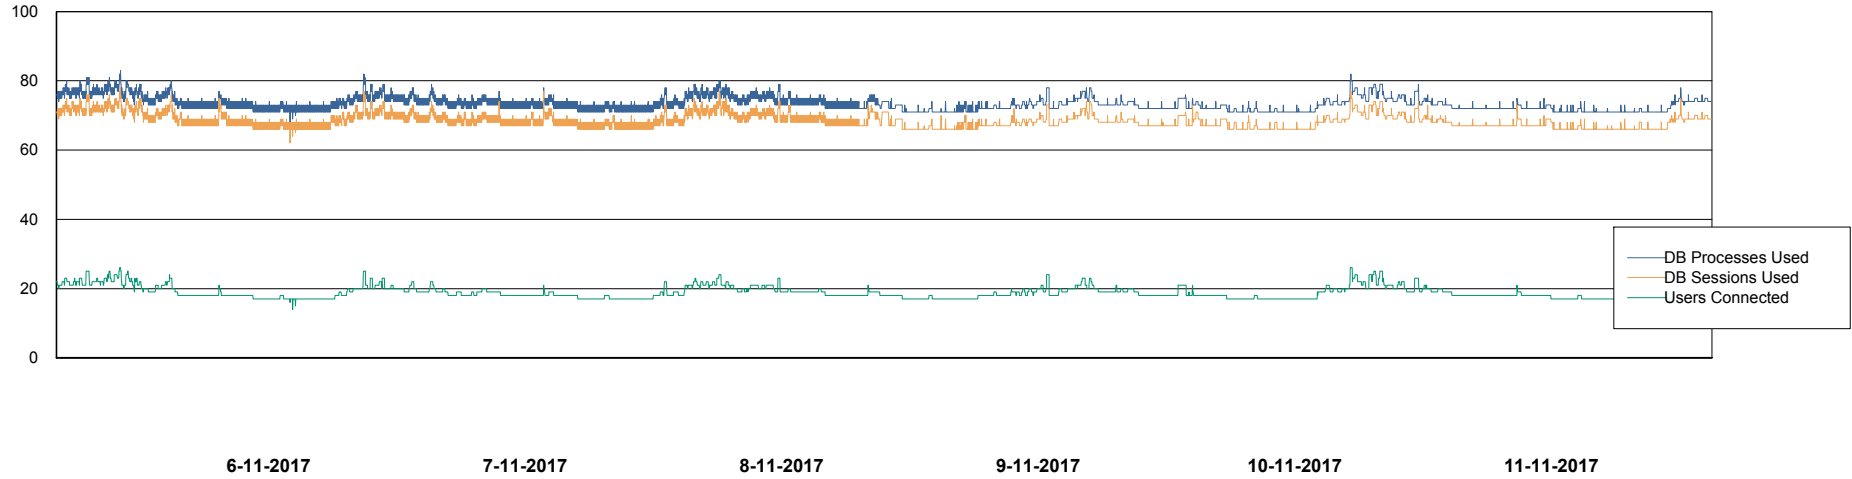

Harddisk Usage WBL_PRD_ORACLE2

	Free disk space on c: (%)	Total disk space on c: (Gb)	Free disk space on d: (%)	Total disk space on d: (Gb)	Free disk space on e: (%)	Total disk space on e: (Gb)	Free disk space on f: (%)	Total disk space on f: (Gb)
11-11-2017	74	120	90	200	89	200	95	200
10-11-2017	74	120	90	200	89	200	95	200
9-11-2017	74	120	90	200	89	200	96	200
8-11-2017	74	120	90	200	89	200	96	200
7-11-2017	74	120	90	200	89	200	96	200
6-11-2017	74	120	90	200	89	200	96	200
5-11-2017	74	120	90	200	89	200	96	200

Weekly SLA Customer Report

Customer WBL_Production
Database ID 40

Database Performance WBLDB_Production

DB Processes Max 500
DB Sessions Max 772

Weekly SLA Customer Report

Customer WBL_Production
Database ID 40