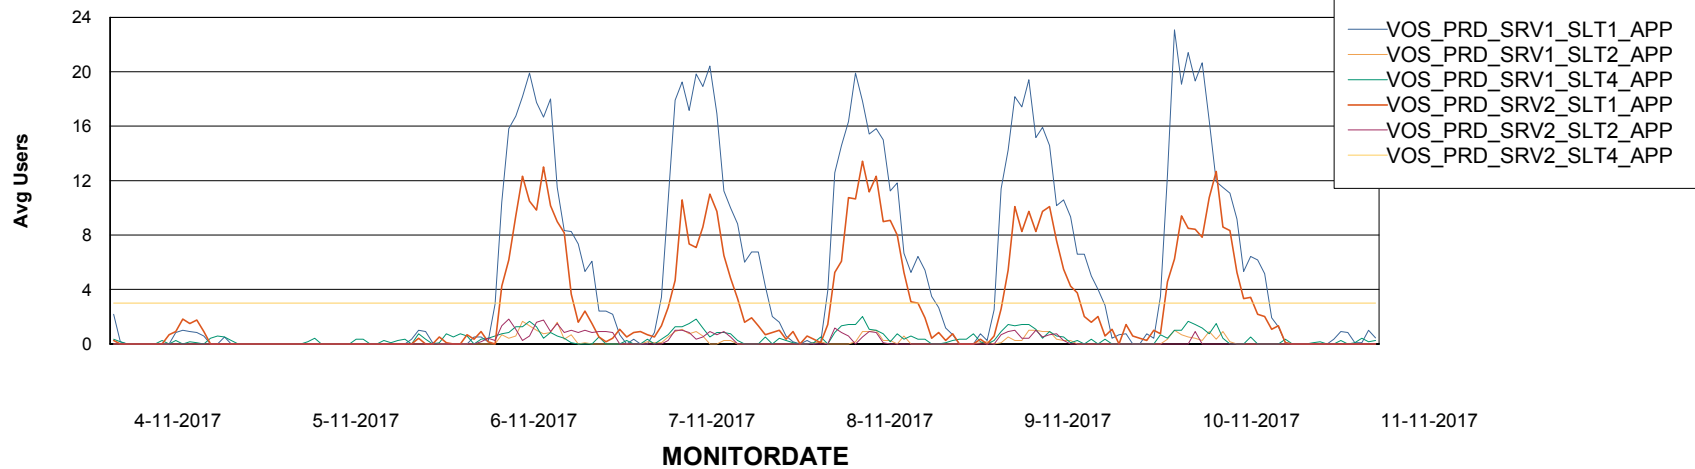

Weekly SLA Customer Report

Customer VOS_Production
Database ID 68

ABSSolute Application Server Services

Avg memory used per ABS Server Service

Avg users per day per ABS server

Weekly SLA Customer Report

Customer VOS_Production
Database ID 68