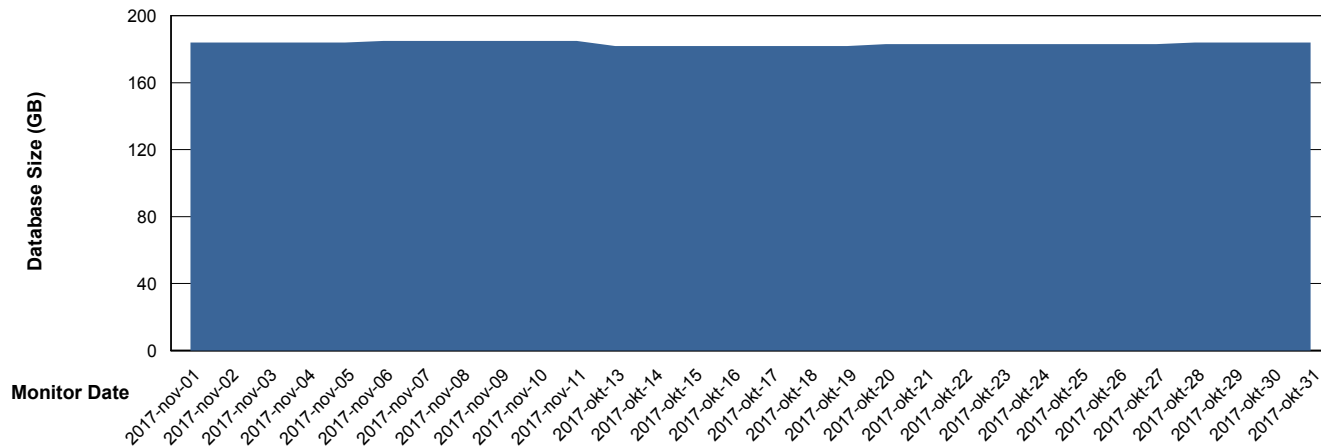

DATABASE SIZE VOSDB_Production

Database growth over last month