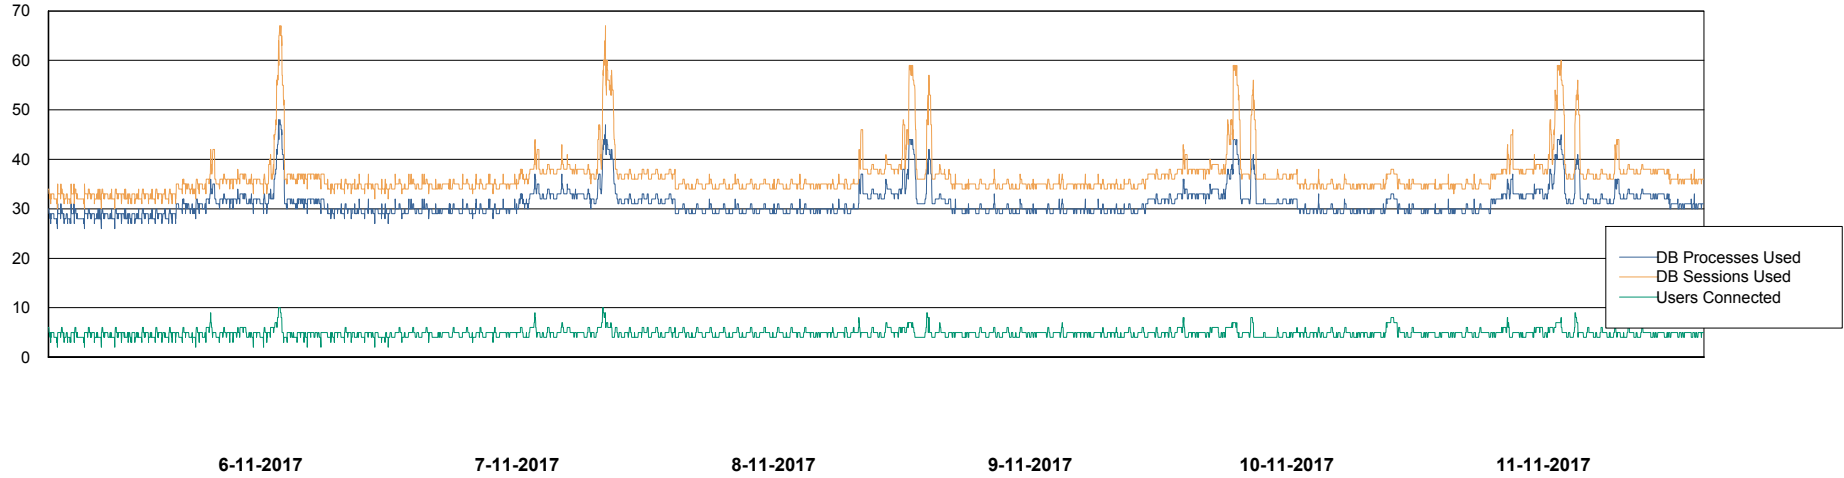

Database Performance VOSBIDB_Production

DB Processes Max 500
DB Sessions Max 772