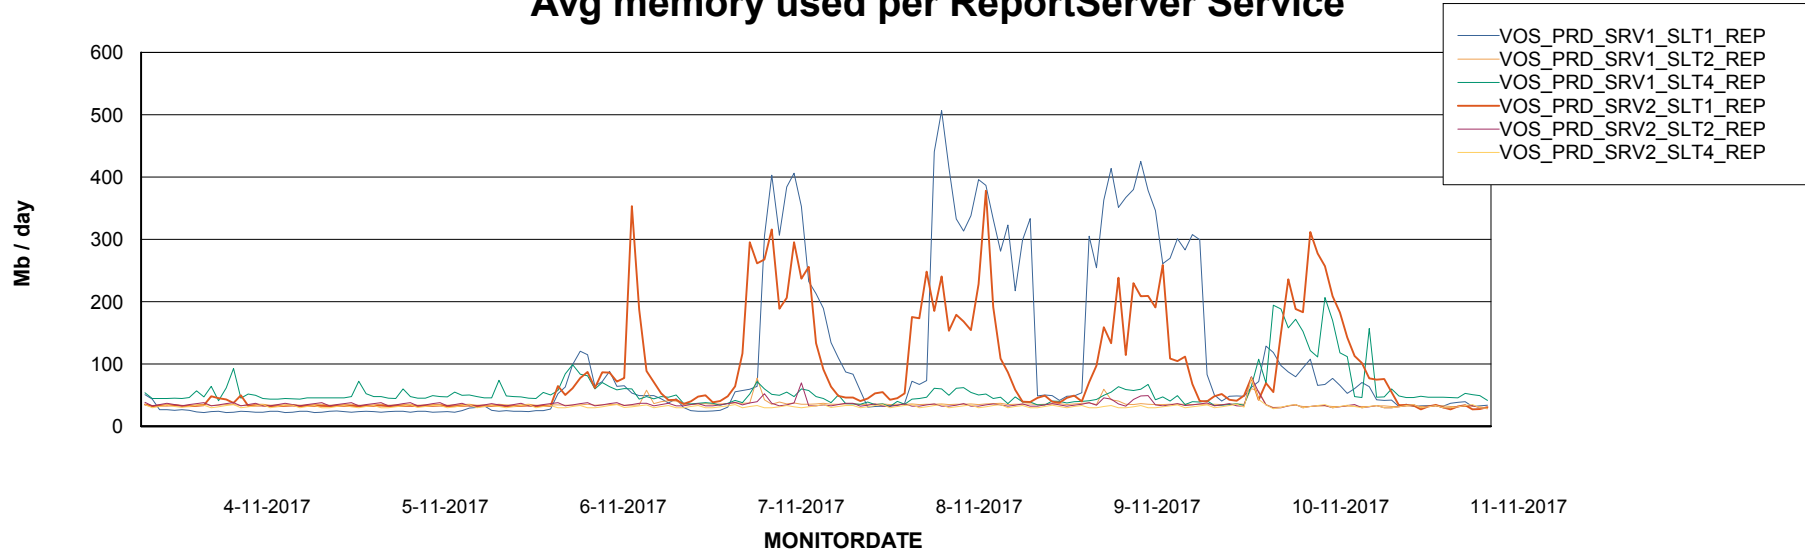

ABSSolute Application ReportServer Services

Avg memory used per ReportServer Service