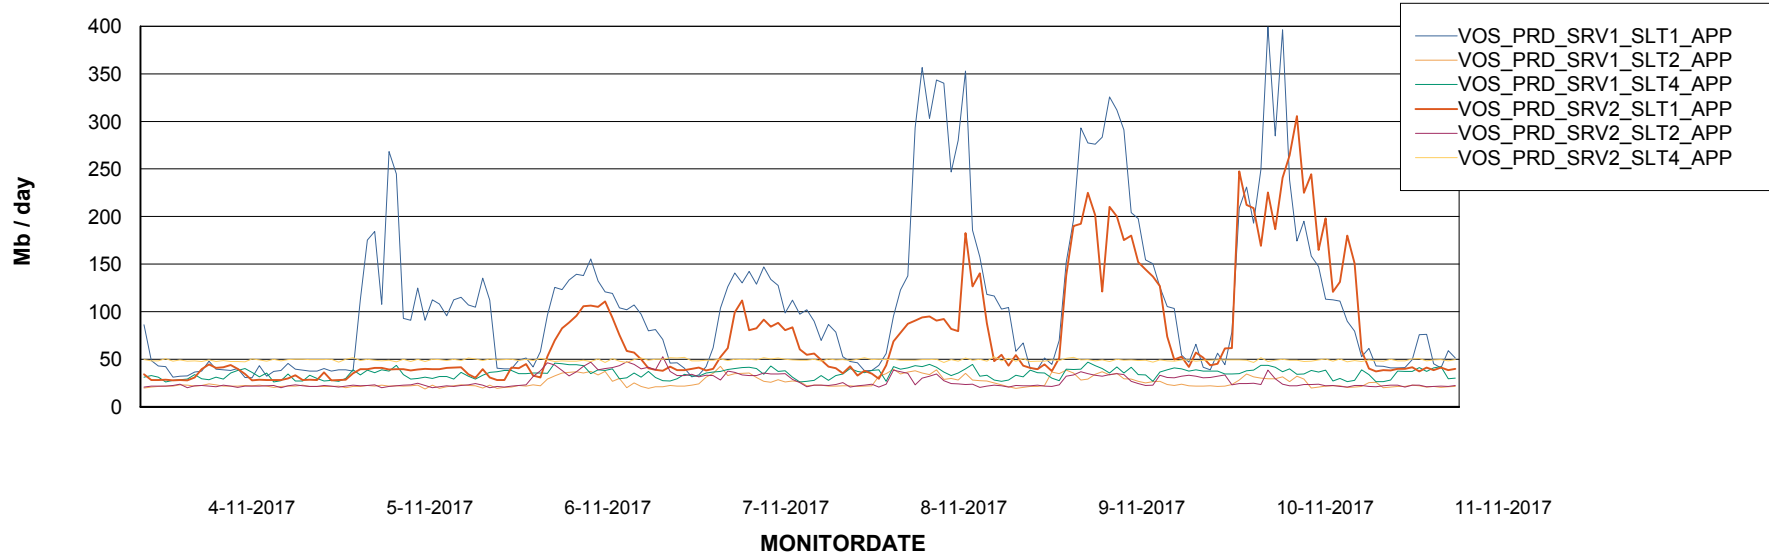

ABSSolute Application Server Services

Avg memory used per ABS Server Service