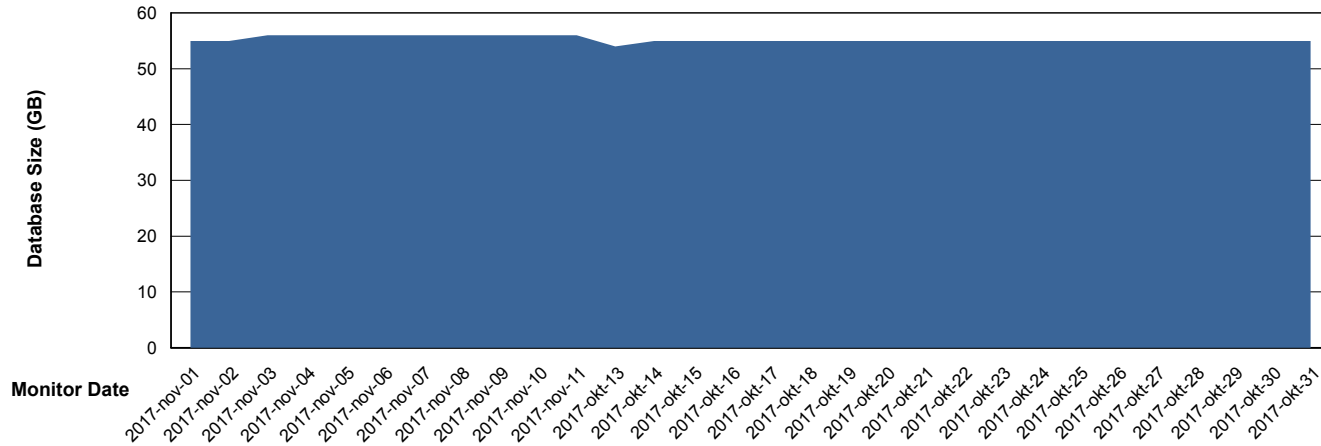

Database Performance VOSDB_Production

DB Processes Max 200
DB Sessions Max 322

Weekly SLA Customer Report

Customer VOS_Production
Database ID 68

DATABASE SIZE VOSBIDB_Production

Database growth over last month