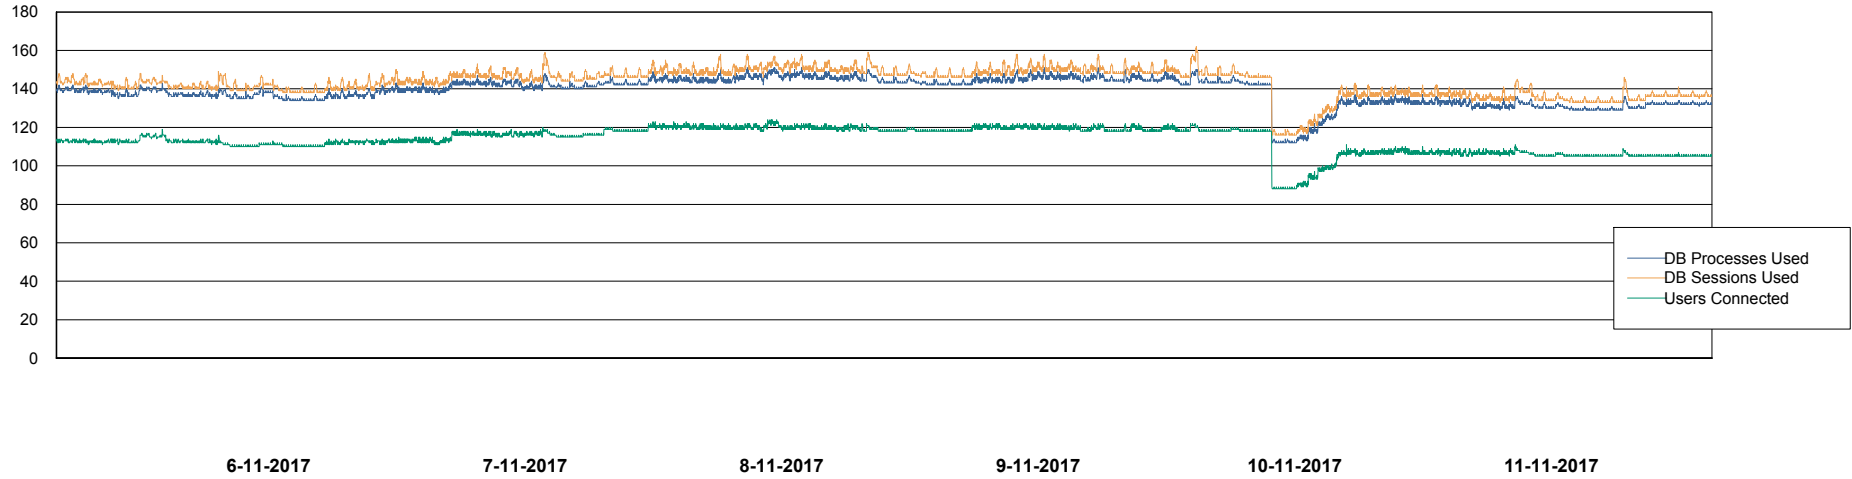

Database Performance VOSDB_Production

DB Processes Max 200
DB Sessions Max 322