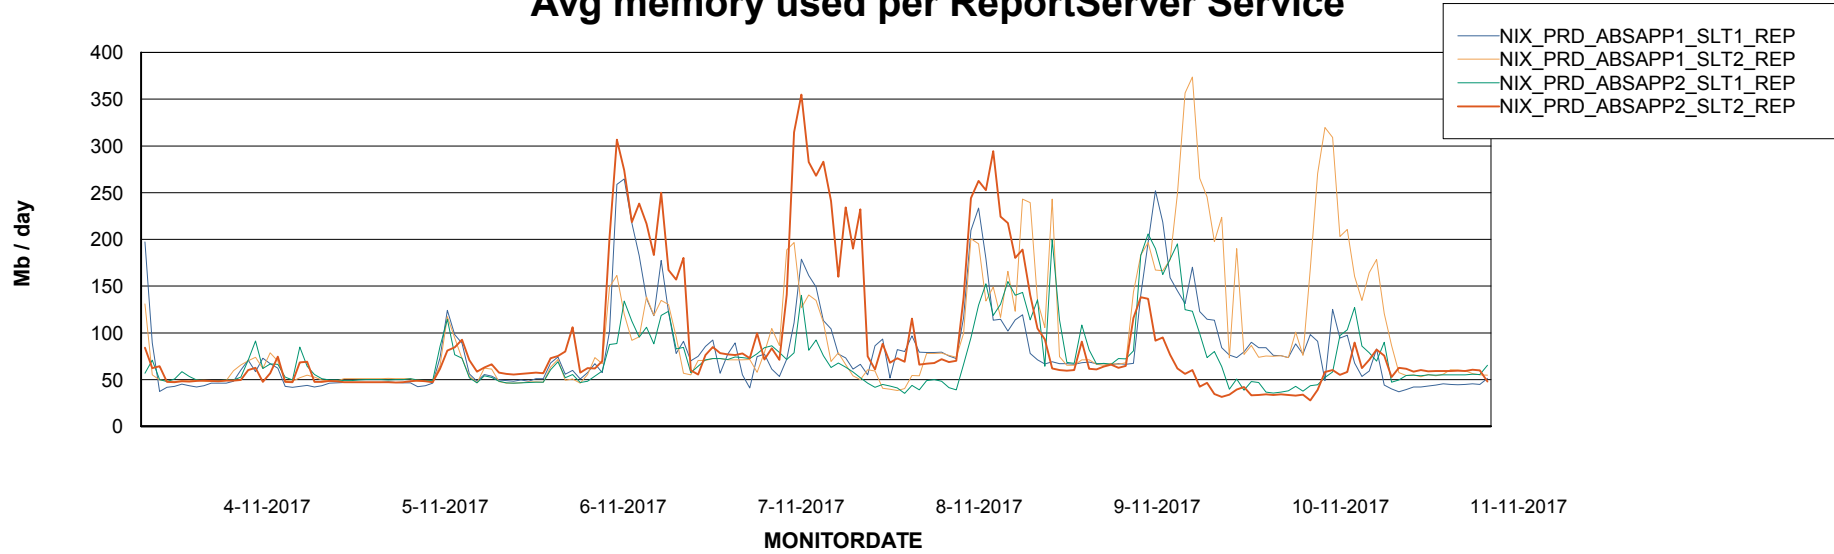

Avg memory used per ABS Server Service

Avg users per day per ABS server

Weekly SLA Customer Report

Customer NIX_Production
Database ID 51

ABSSolute Application ReportServer Services

Avg memory used per ReportServer Service