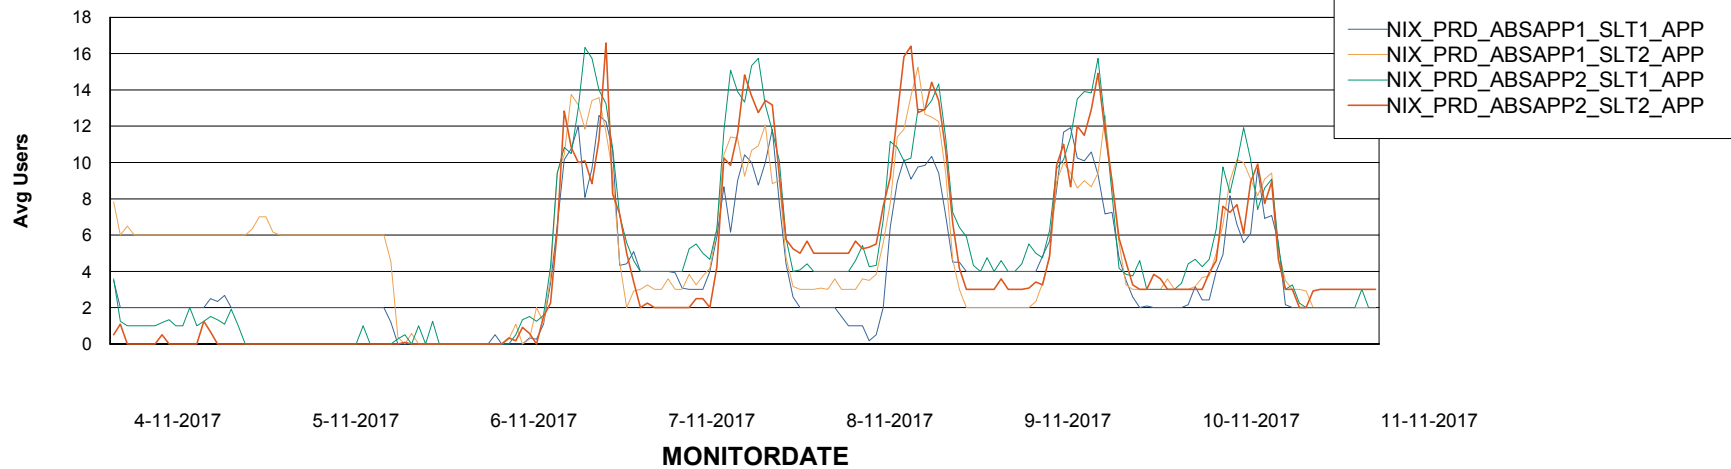

Avg users per day per ABS server