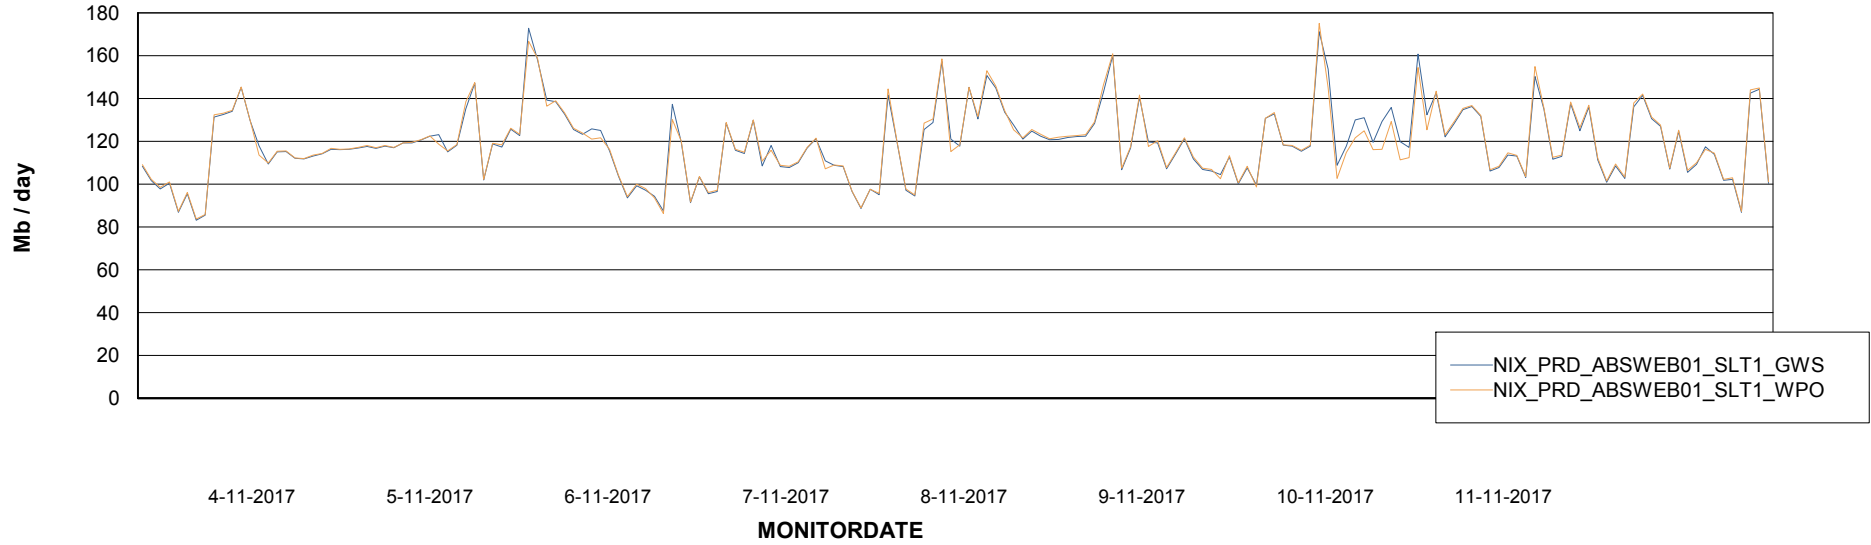

ABSolute Web Component Services

Avg memory used per ABS Web component