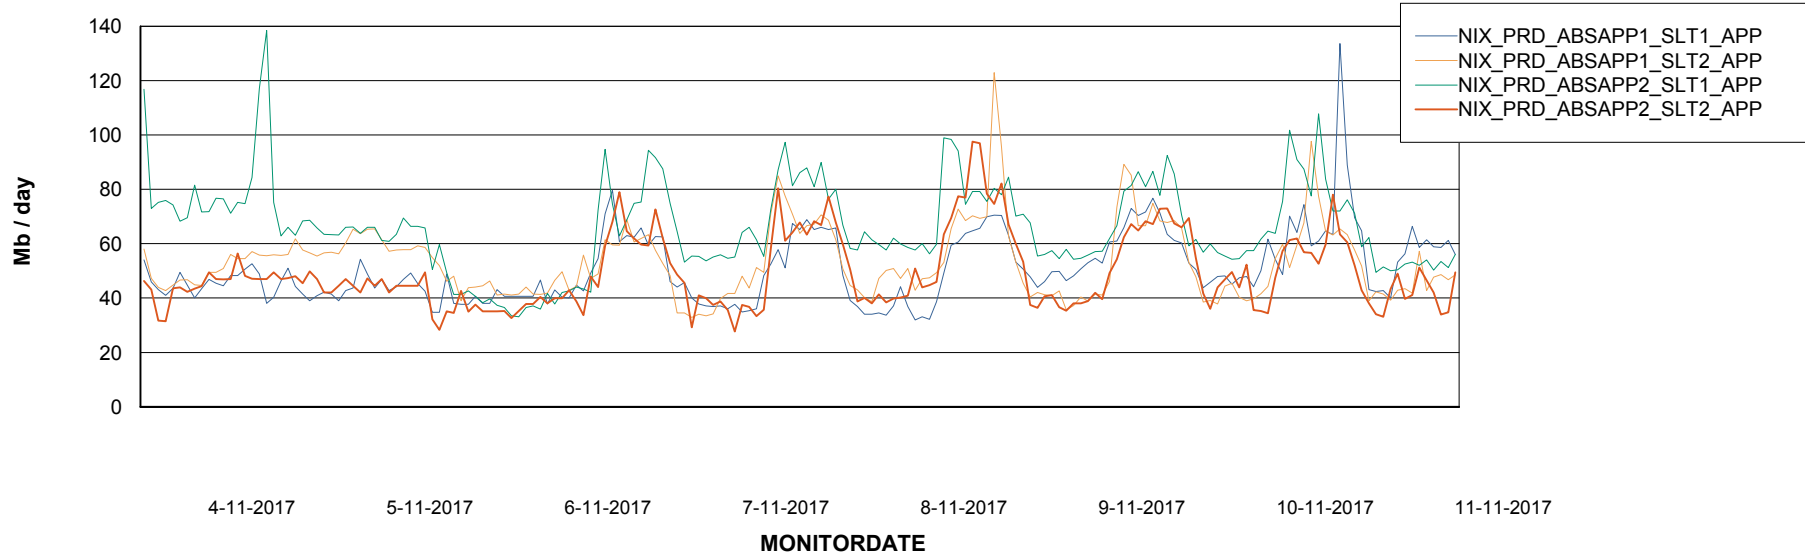

ABSSolute Application Server Services

Avg memory used per ABS Server Service