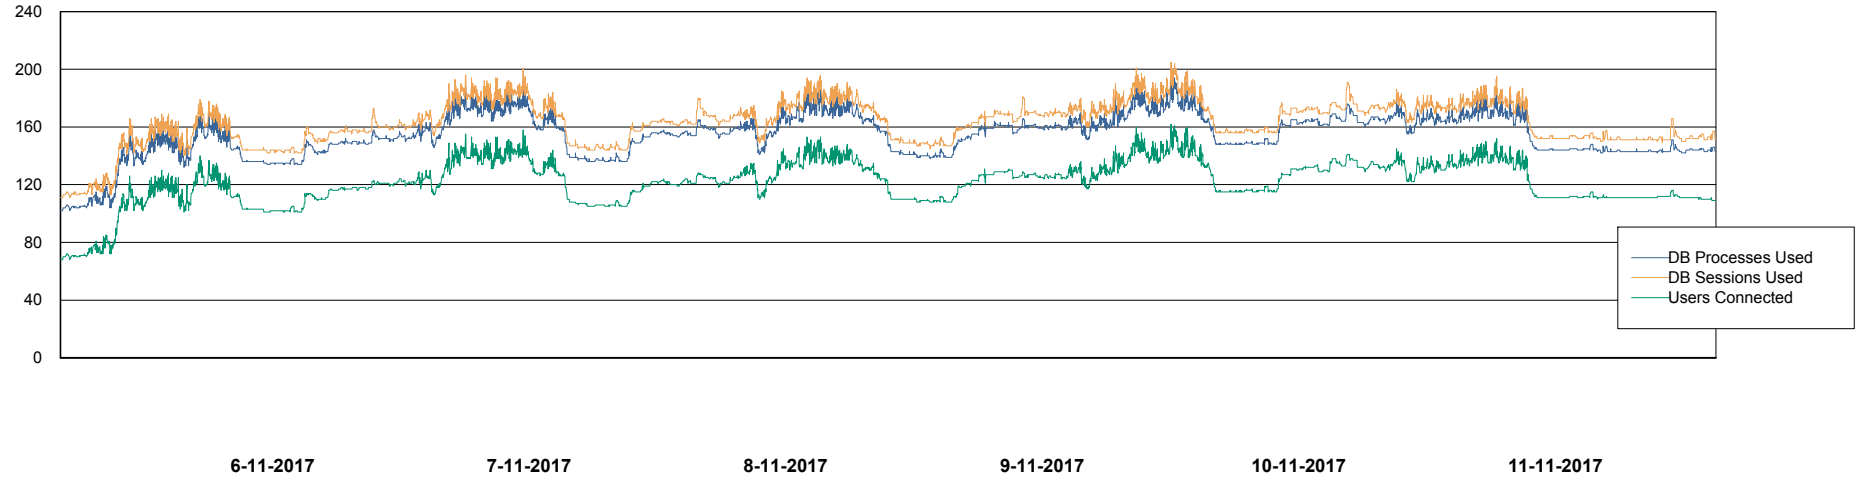

Database Performance NIXDB_Production

DB Processes Max 500
DB Sessions Max 800