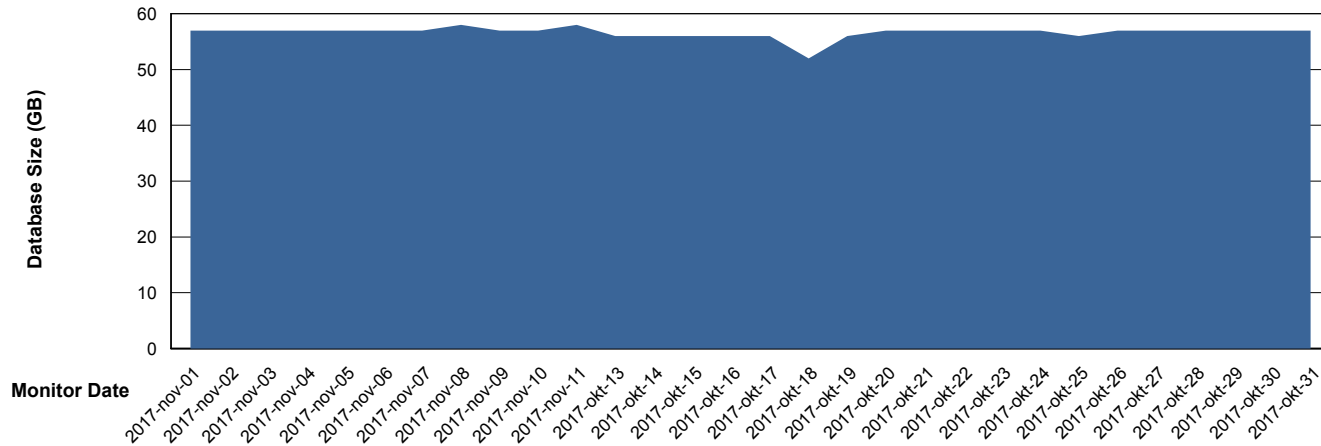

DATABASE SIZE LLGDBBI_Production

Database growth over last month