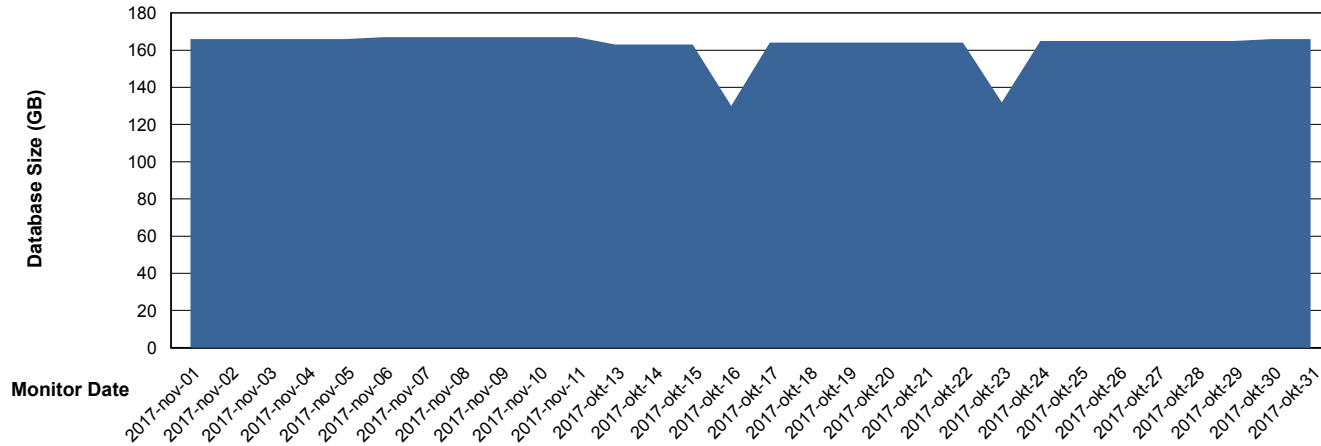

DATABASE SIZE LLGDB_Production

Database growth over last month