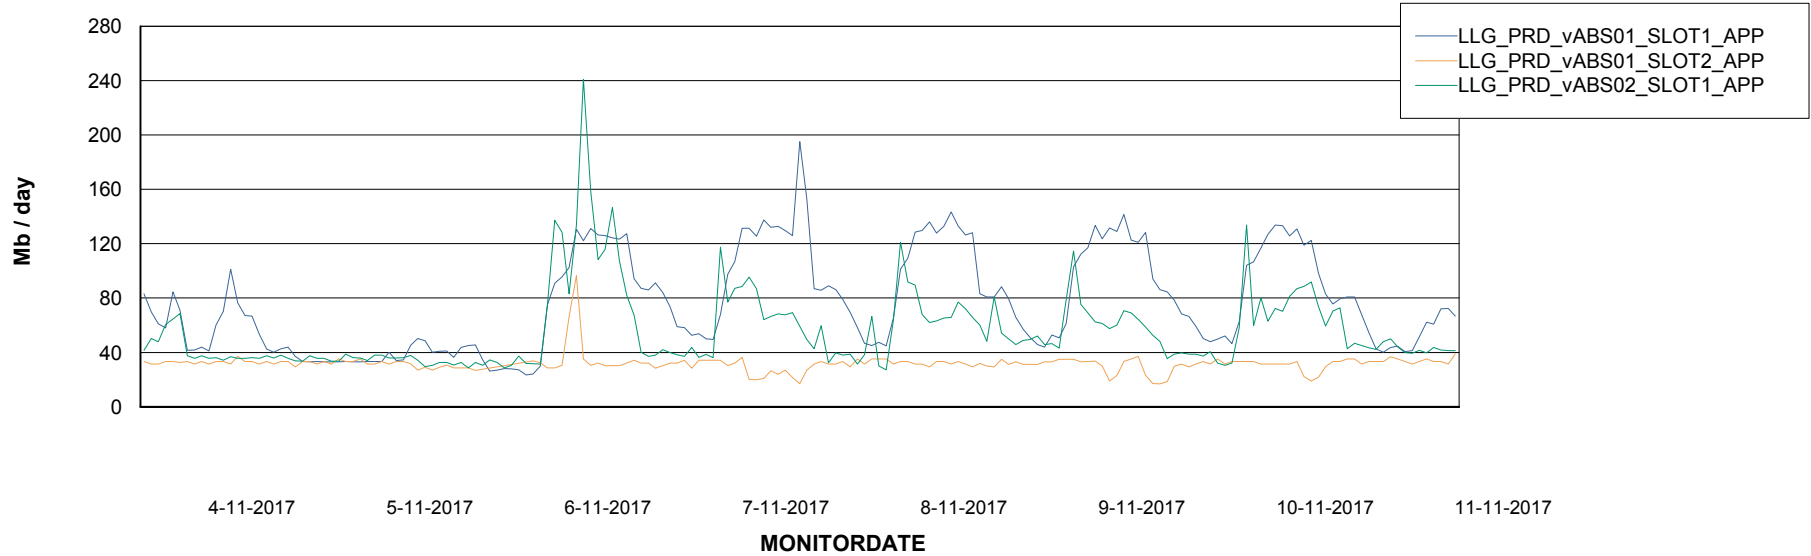

ABSSolute Application Server Services

Avg memory used per ABS Server Service