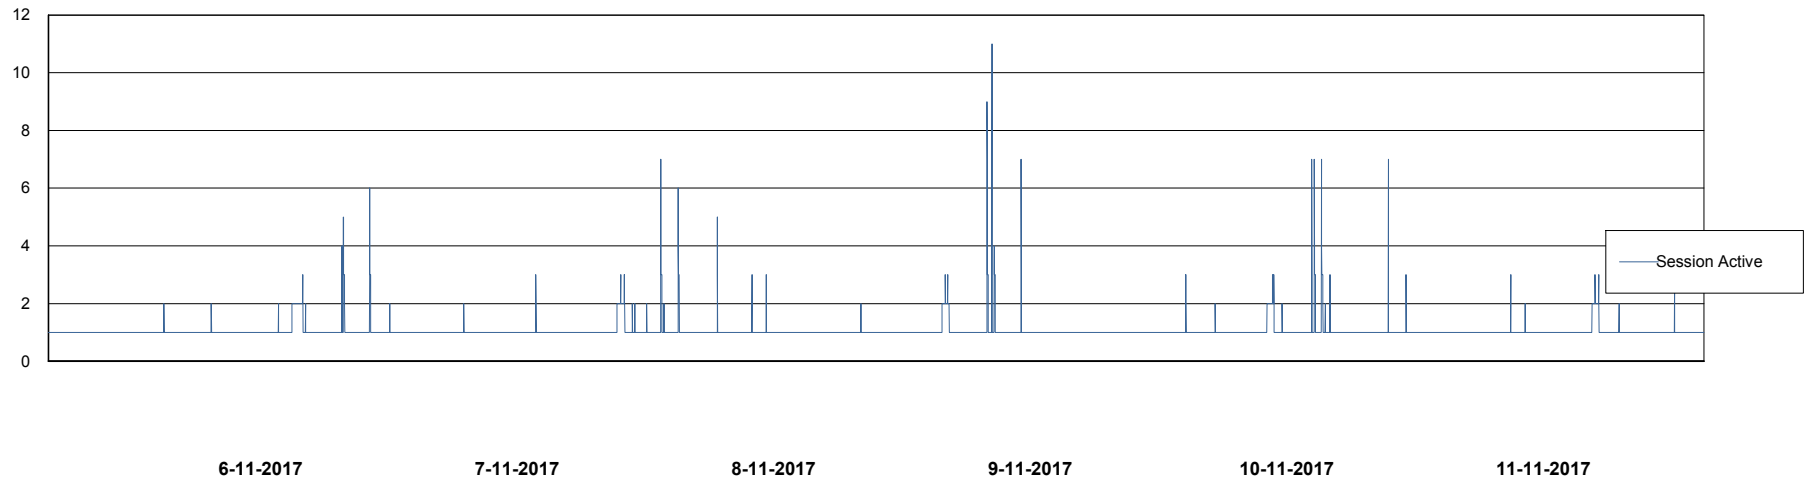

Database Performance DFDDDBI_Production

DB Processes Max 500
DB Sessions Max 772