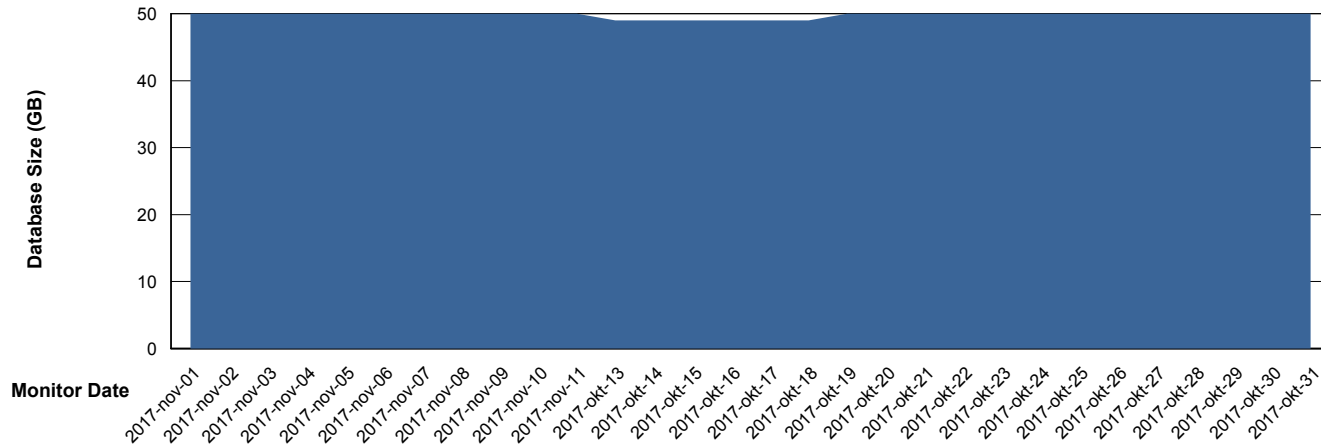

# Weekly SLA Customer Report

Customer DFD Production  
Database ID 39

DATABASE SIZE DFDDDB\_Production

### Database growth over last month

DATABASE SIZE DFDDDBI\_Production

### Database growth over last month