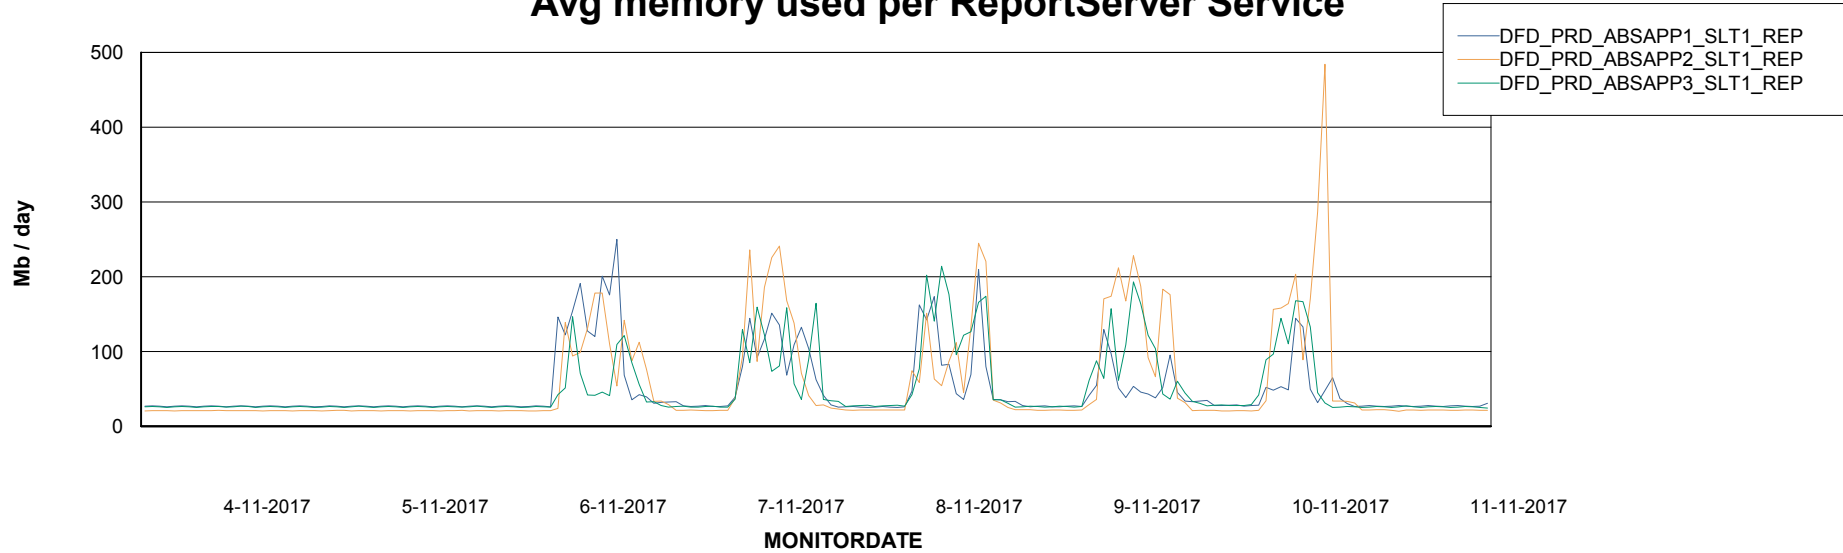

ABSSolute Application ReportServer Services

Avg memory used per ReportServer Service