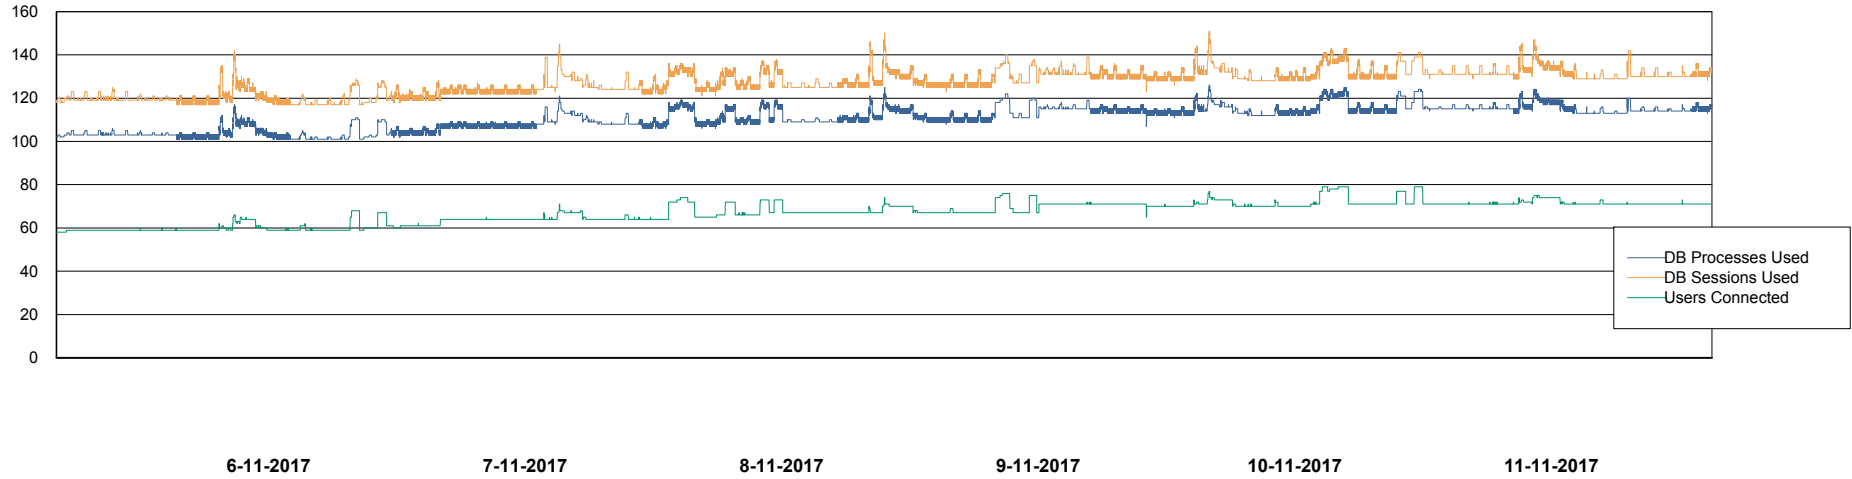

Database Performance DFDDDB_Production

DB Processes Max 600
DB Sessions Max 928