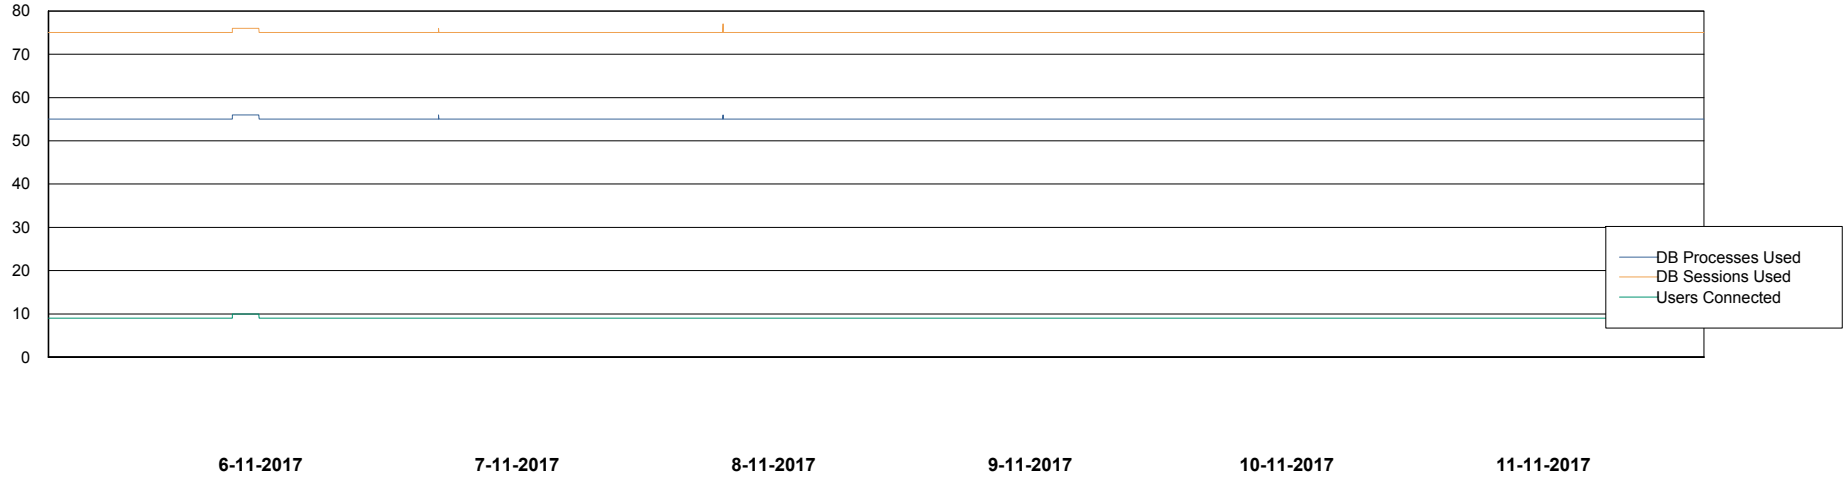

Database Performance DFDDB_Standby

DB Processes Max 600
DB Sessions Max 928