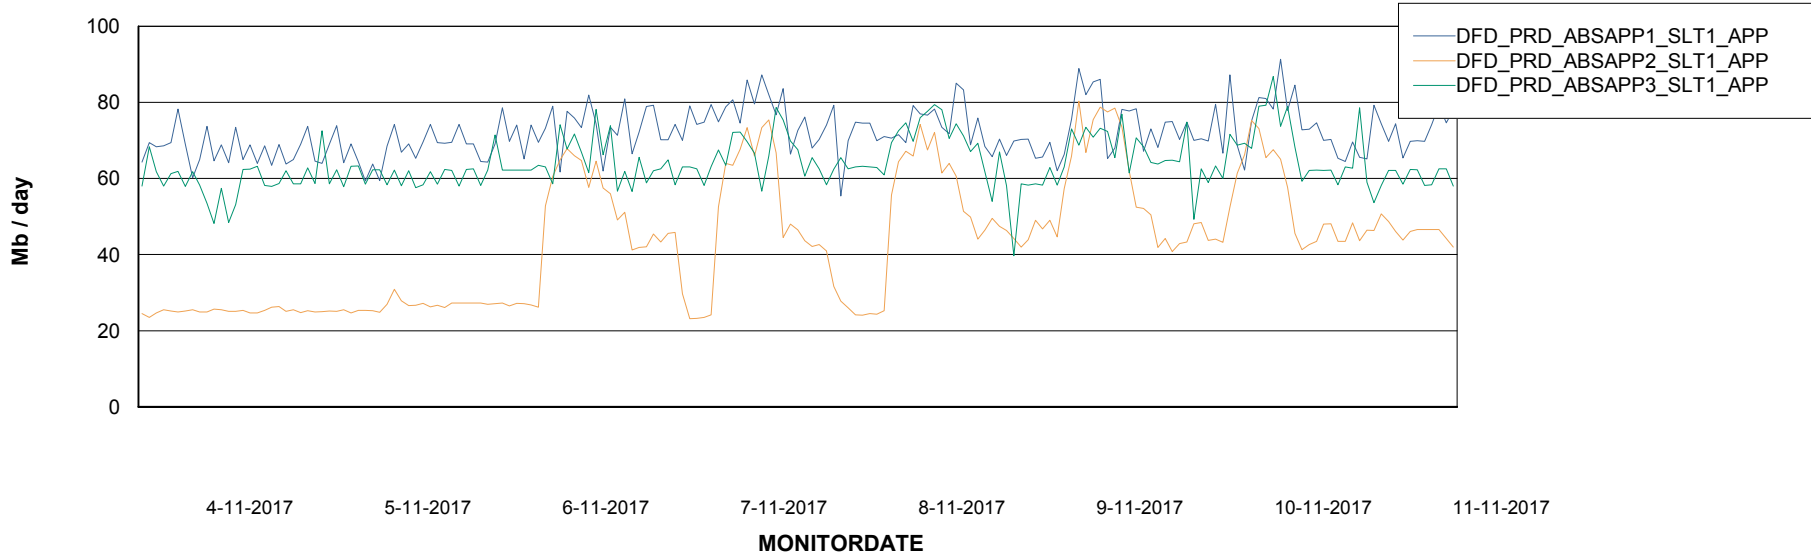

ABSolute Application Server Services

Avg memory used per ABS Server Service