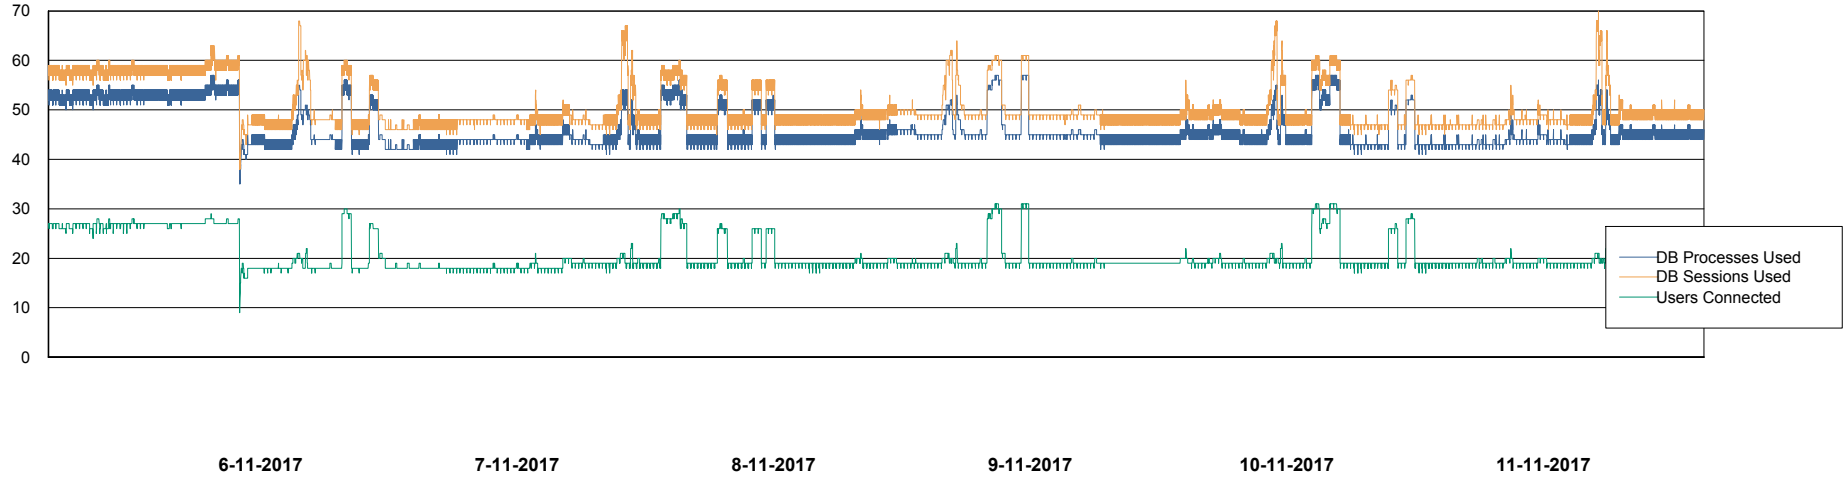

Database Performance DFDDDBI_Production

DB Processes Max 500
DB Sessions Max 772