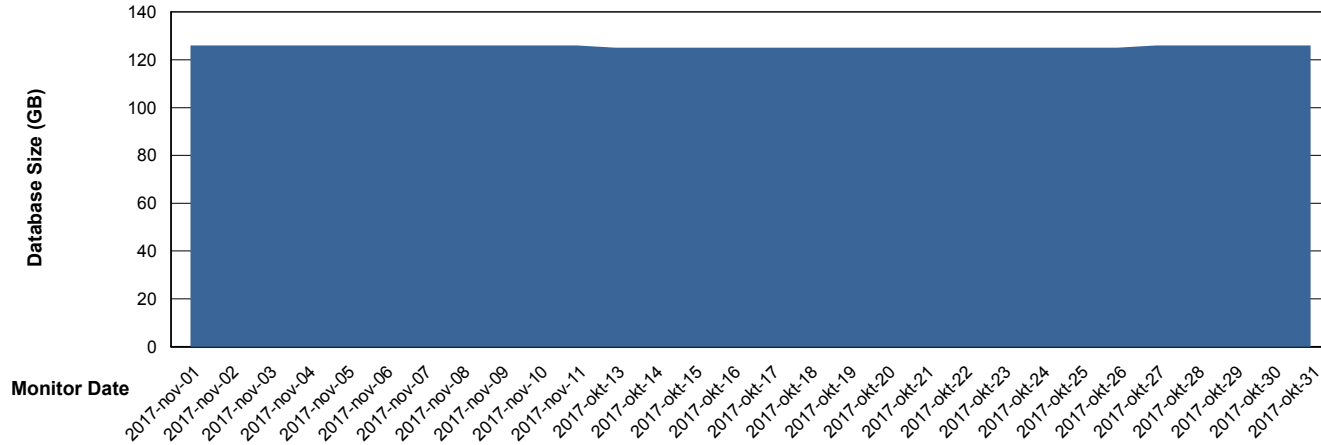

DATABASE SIZE DFDDDB_Production

Database growth over last month