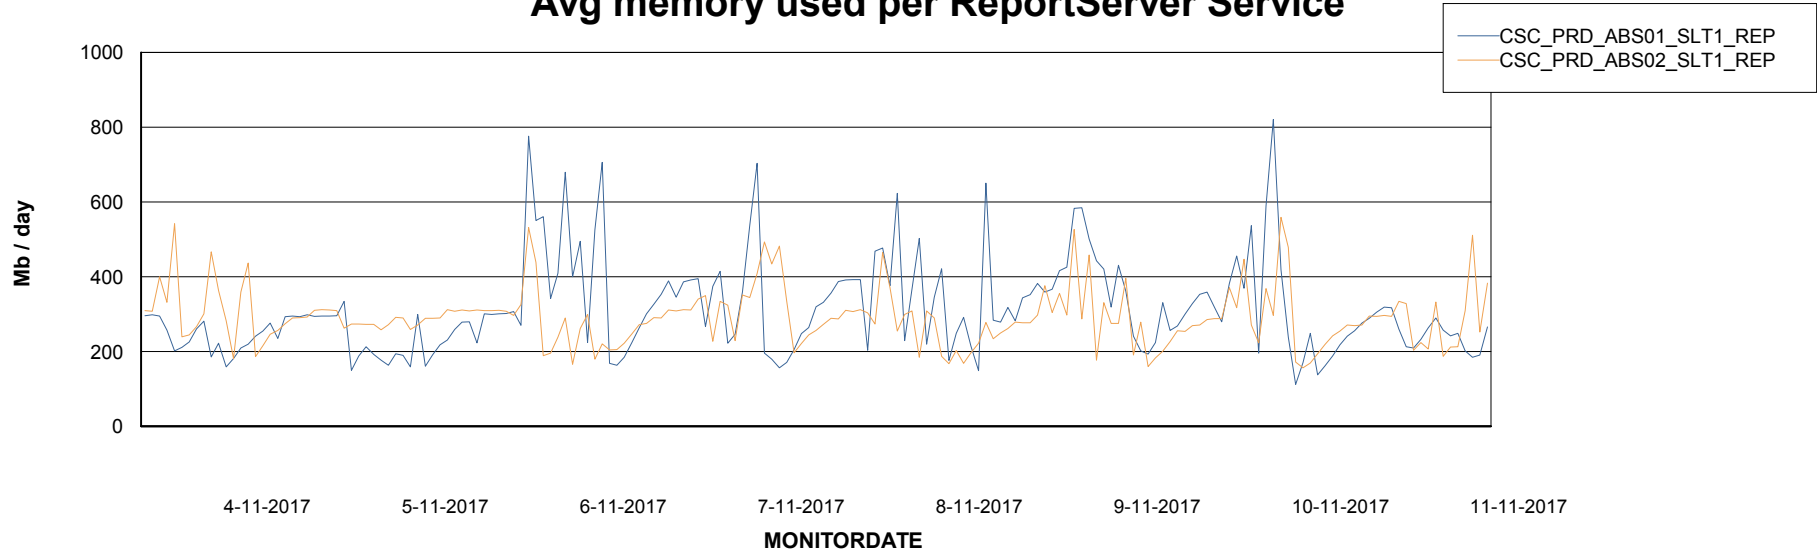

Avg memory used per ABS Server Service

Avg users per day per ABS server

Weekly SLA Customer Report

Customer CSC_Production
Database ID 50

ABSSolute Application ReportServer Services

Avg memory used per ReportServer Service