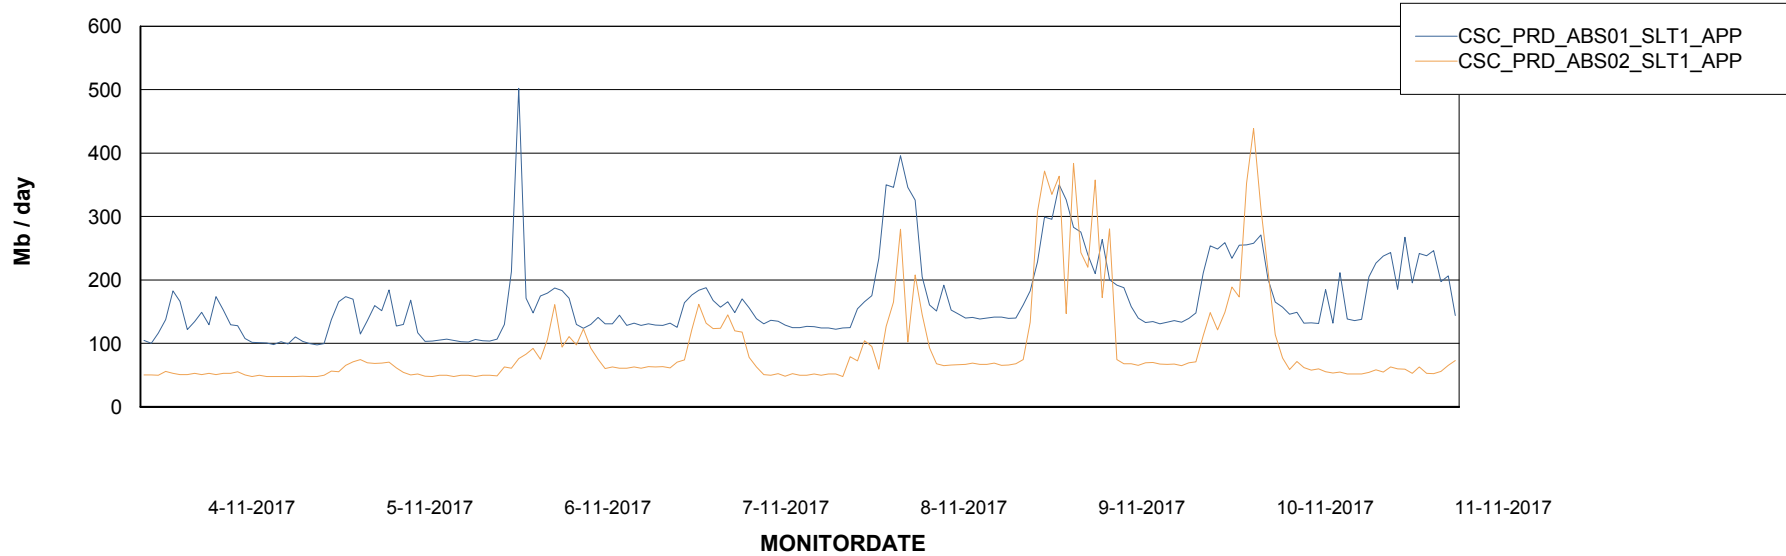

ABSSolute Application Server Services

Avg memory used per ABS Server Service