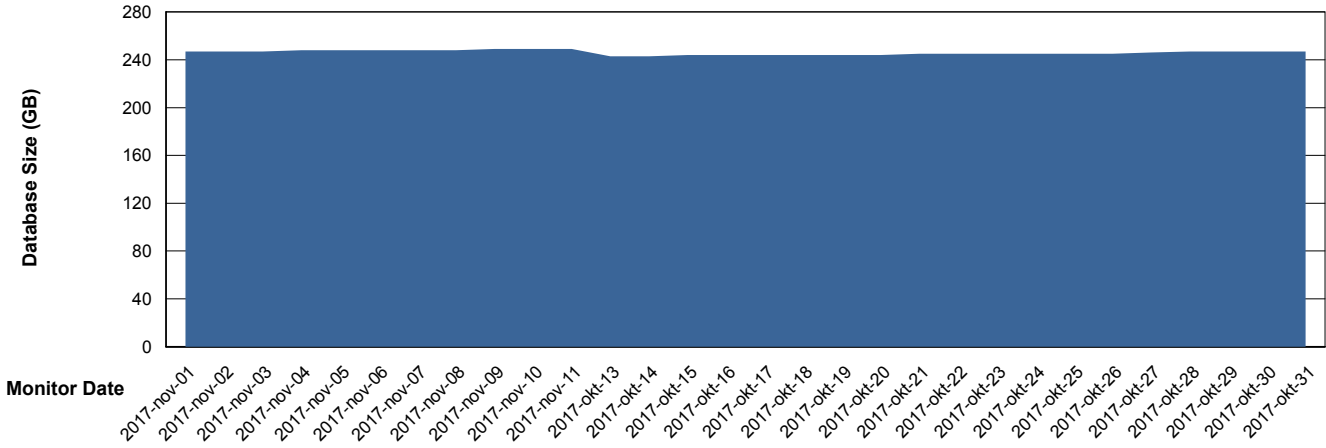

Database Performance CSCDB_Standby

DB Processes Max 500
DB Sessions Max 800

Weekly SLA Customer Report

Customer CSC_Production
 Database ID 50

DATABASE SIZE CSCDB_Primary

Database growth over last month

Database Tablespace CSCDB_Primary